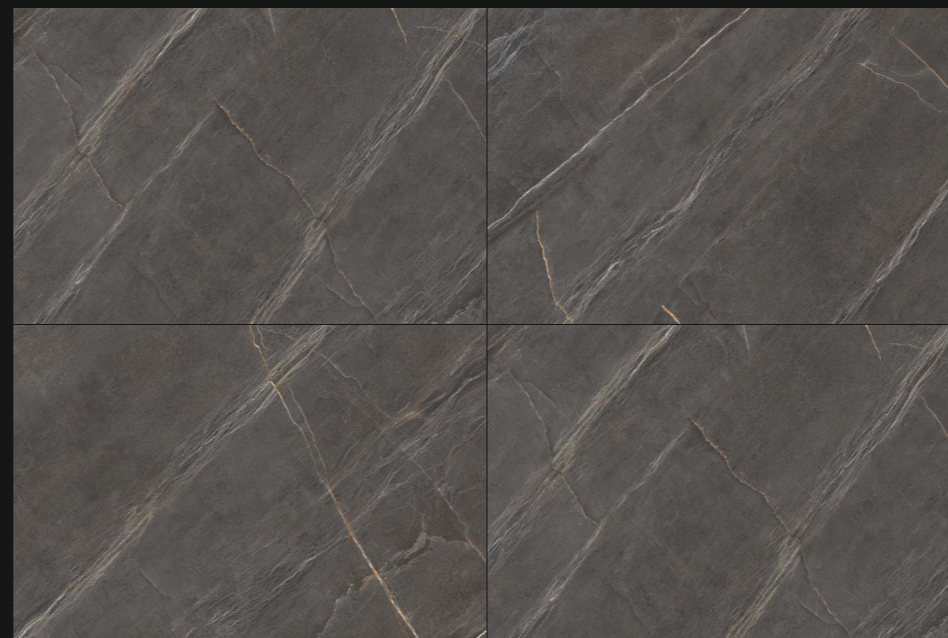

FINISH : CARVING

SIZE : 800X1200MM

THICKNESS : 9MM

RANDOM : 3

CR_LIZER ASH

CR_LIZER BIANCO

CR_LIZER NATURAL

CR_LIZER BEIGE