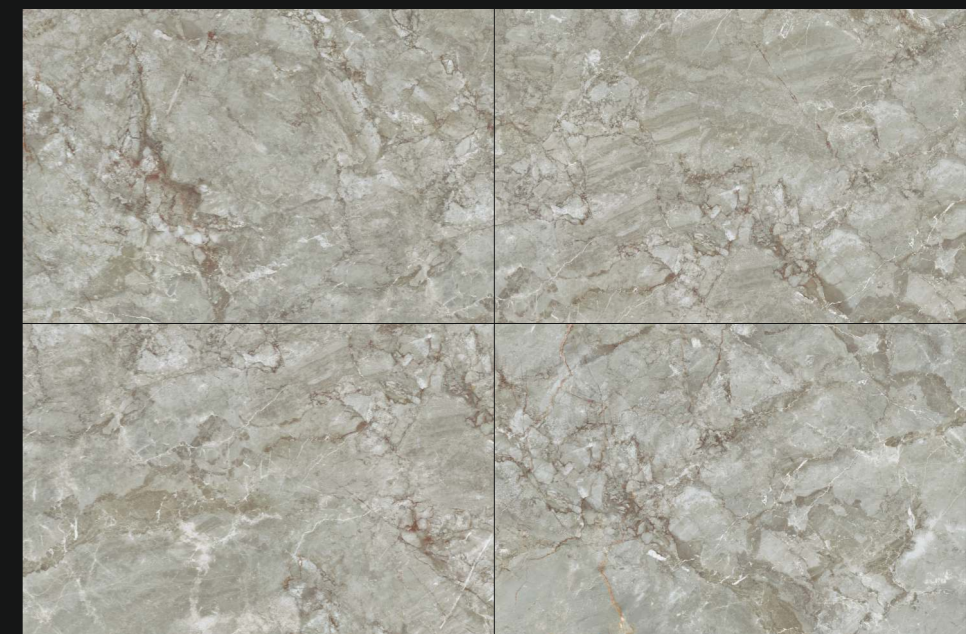

ELIAS CREMA