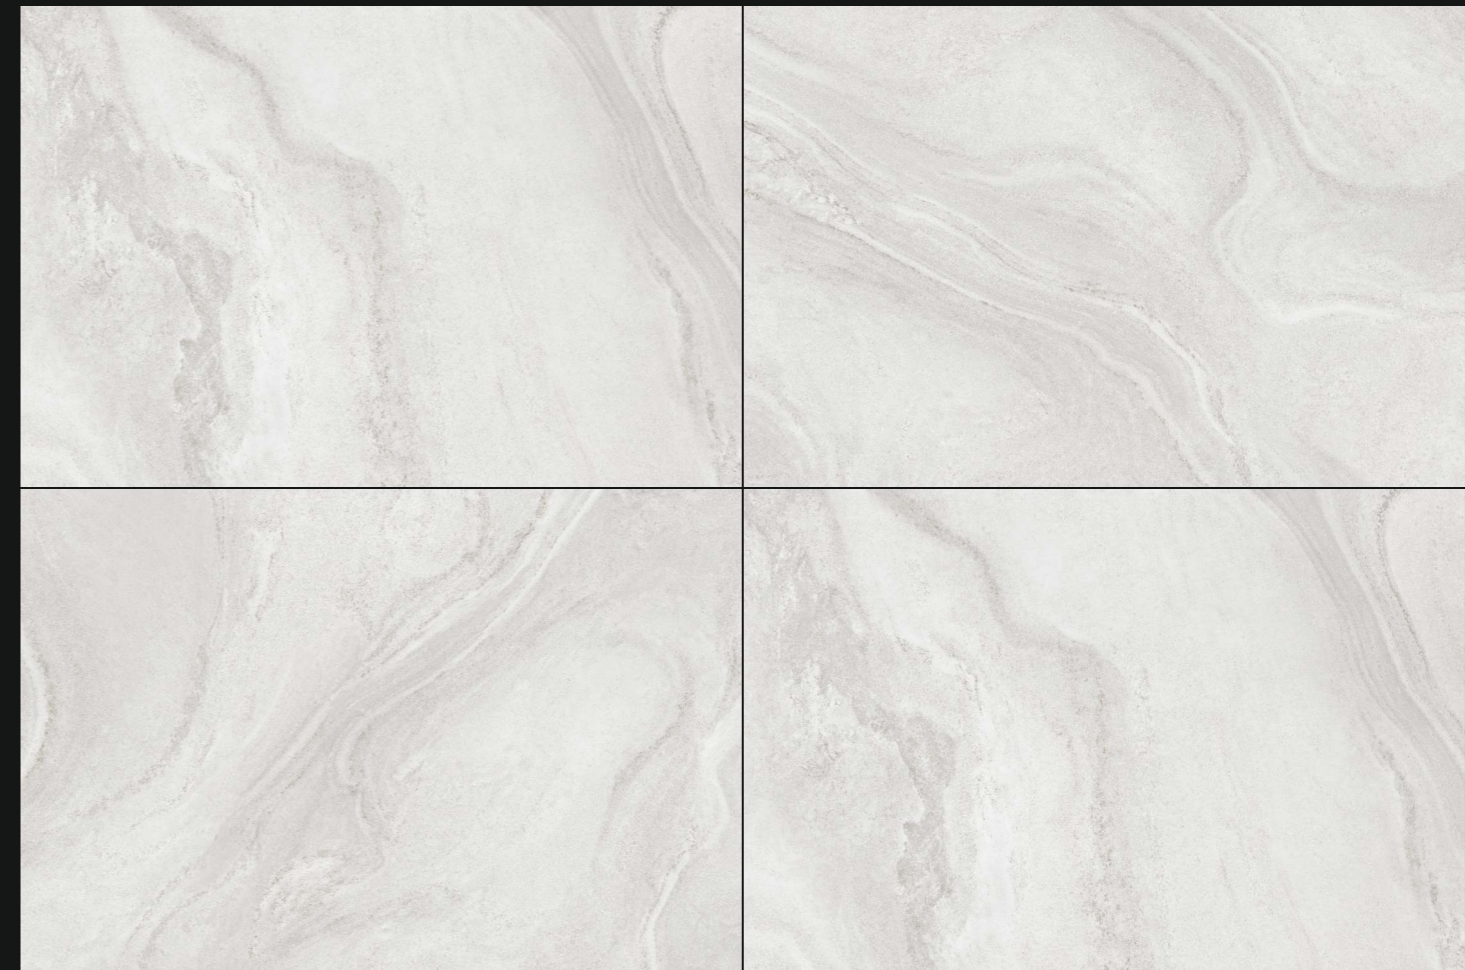

CR_LITHIUM LIGHT GREY