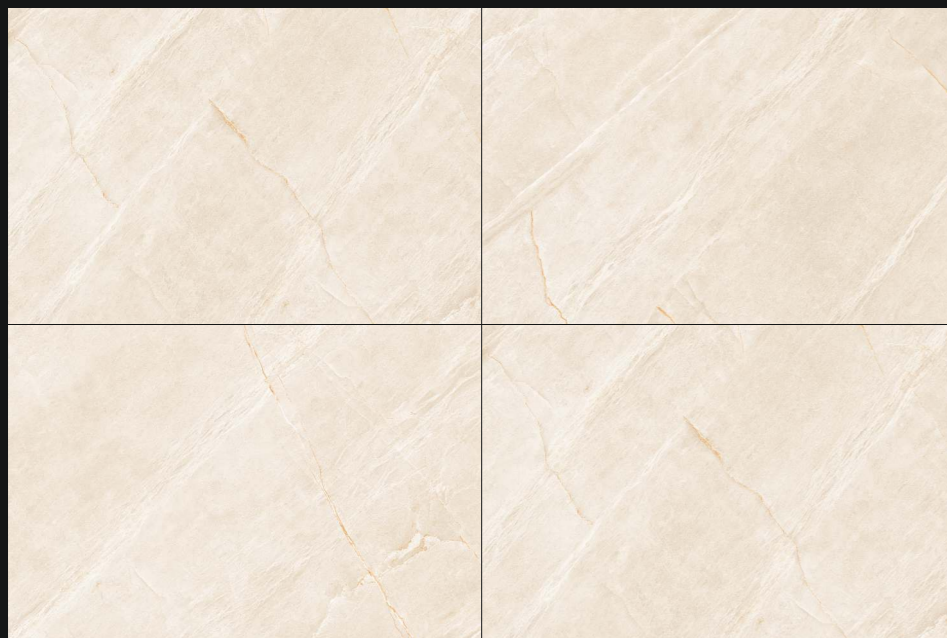

FINISH : CARVING

SIZE : 800X1200MM

THICKNESS : 9MM

RANDOM : 3

CR_LIZER ASH

CR_LIZER BIANCO

CR_LIZER NATURAL

CR_LIZER BEIGE