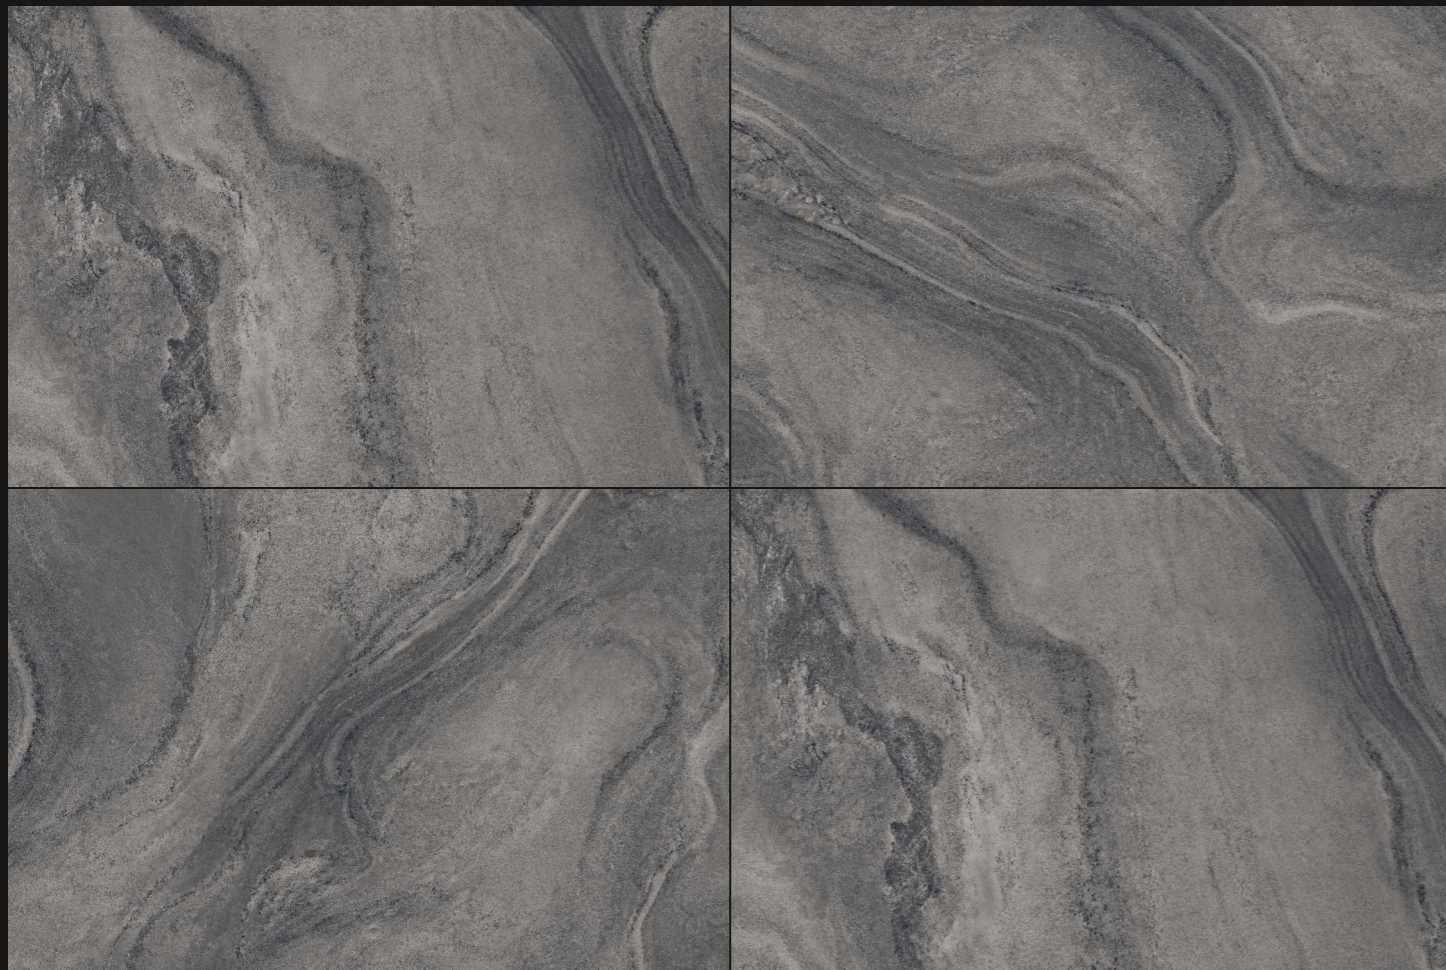

**CR_LITHIUM
BLACK**

FINISH : CARVING

SIZE : 800X1200MM

THICKNESS : 9MM

RANDOM : 3

CR_LITHIUM BLACK