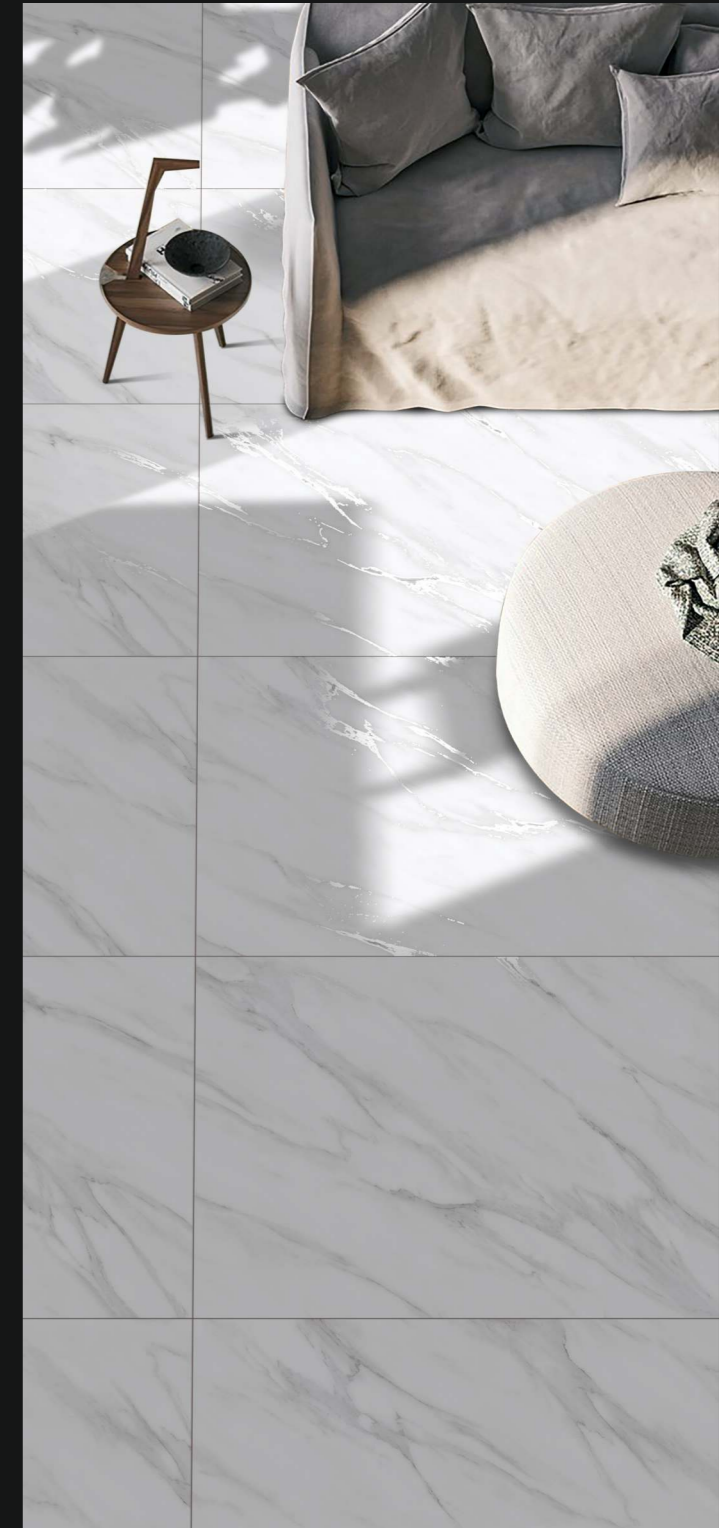

CR_MILKY
GRAY

FINISH : CARVING

SIZE : 800X1200MM

THICKNESS : 9MM

RANDOM : 3