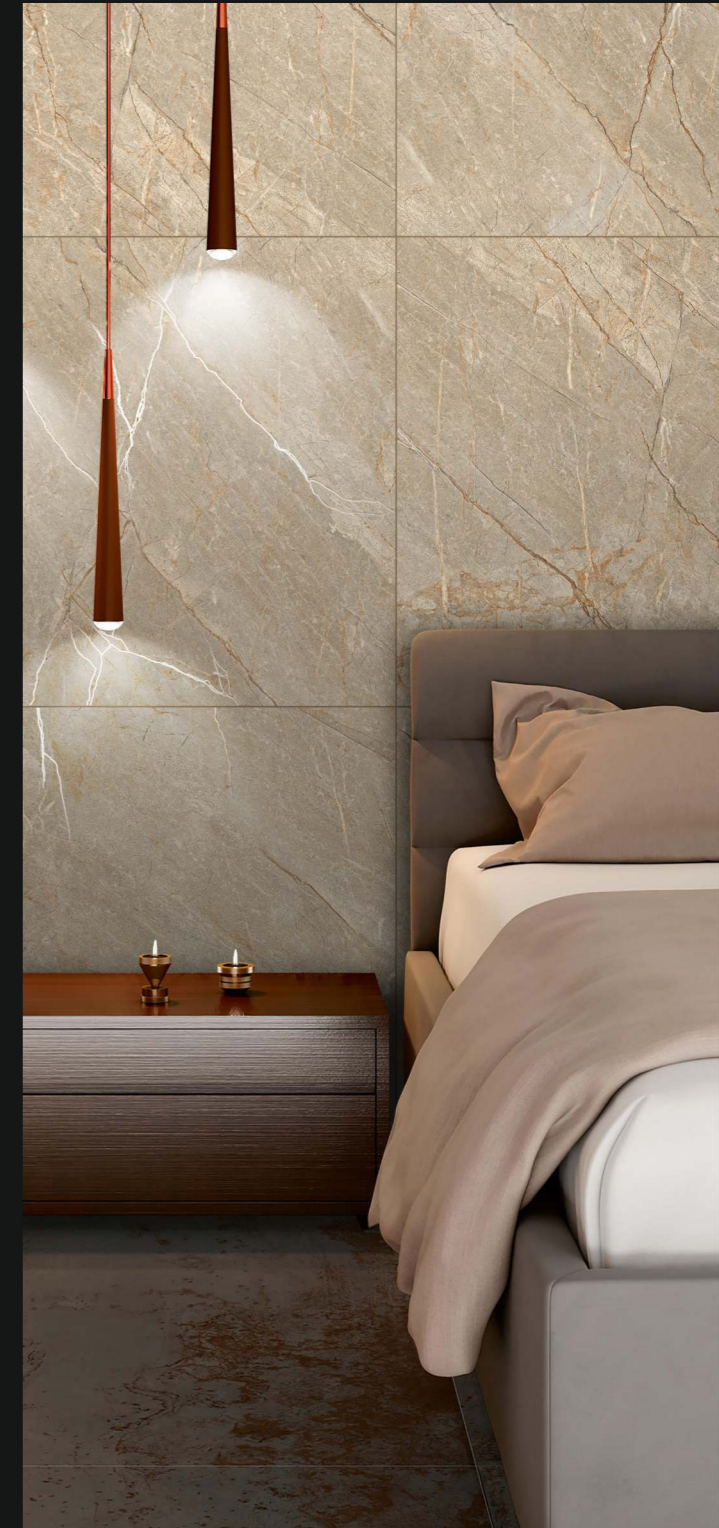

CR_LIZER COOL

CR_LIZER
COOL

CR_LUCCA
BROWN

FINISH : CARVING

SIZE : 800X1200MM

THICKNESS : 9MM

RANDOM : 4

CR_LUCCA
BROWN