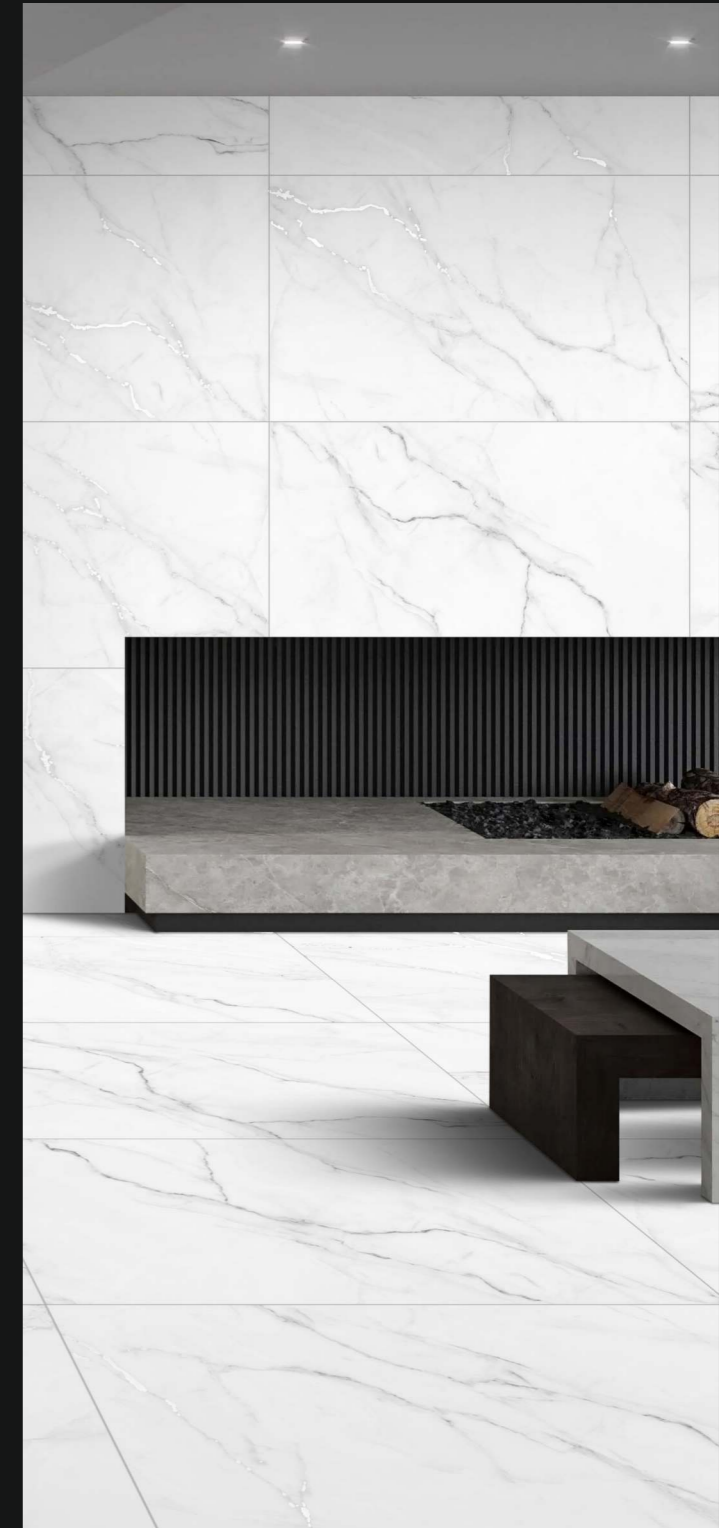

CR_STONIX
BIANCO

FINISH : CARVING

SIZE : 800X1200MM

THICKNESS : 9MM

RANDOM : 4