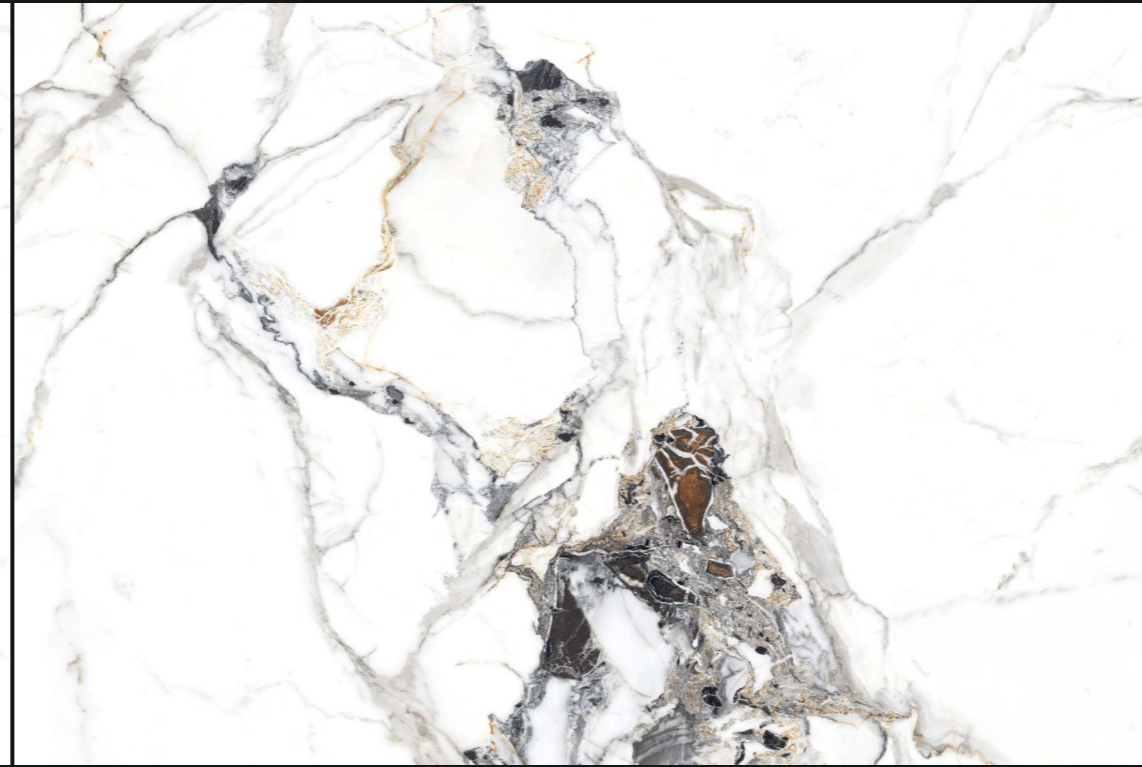

CR_ZARA
WHITE

FINISH : CARVING

SIZE : 800X1200MM

THICKNESS : 9MM

RANDOM : 4