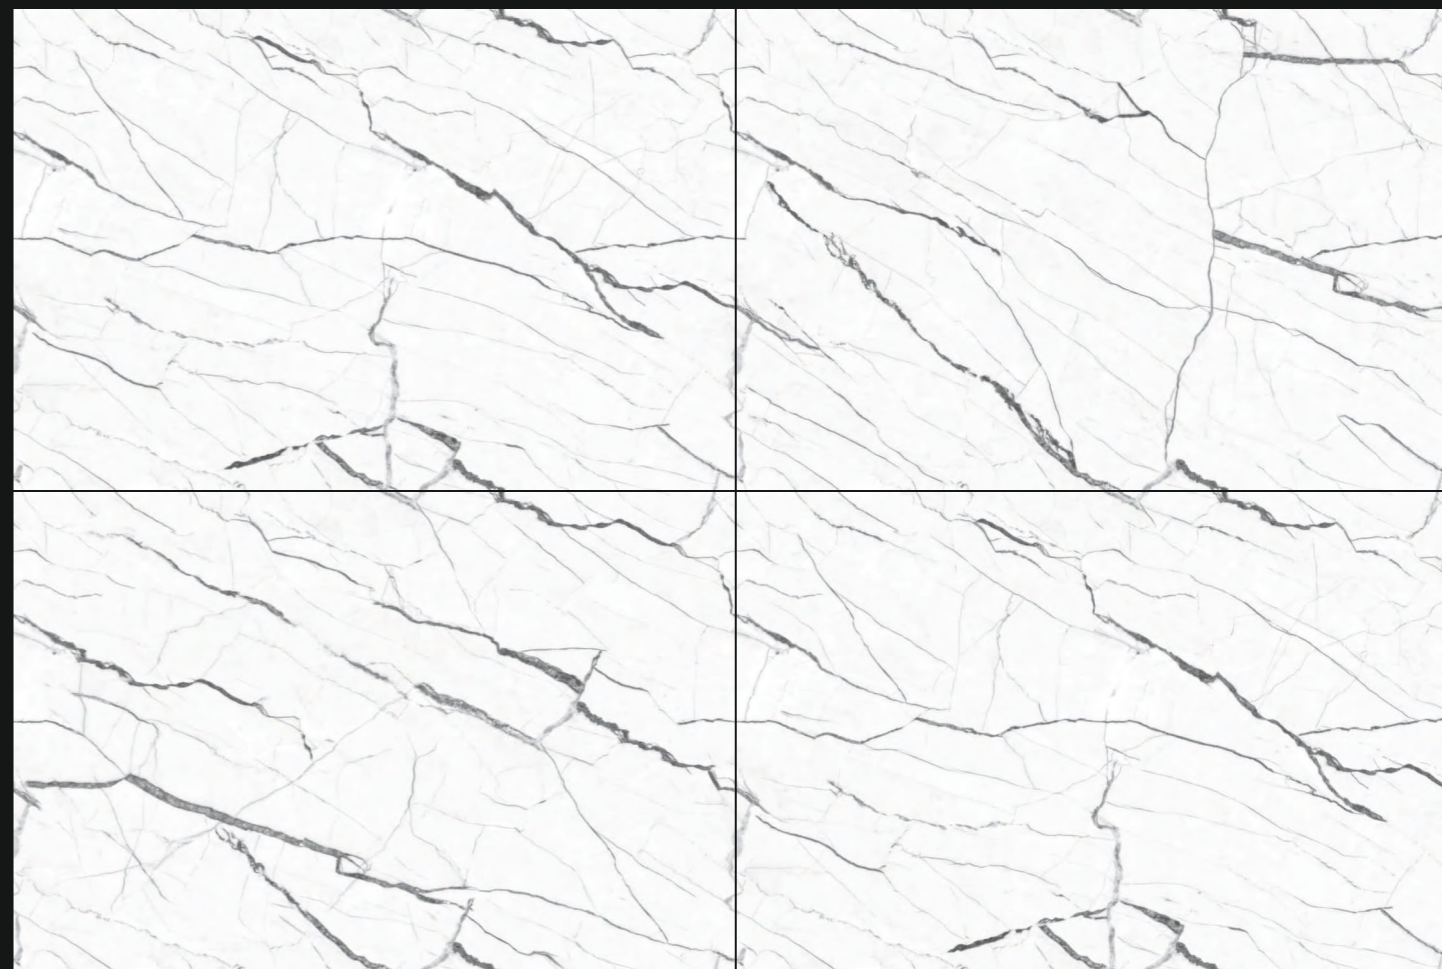

RANDOM MATCH

STRAIGHT MATCH

HARMONIOUS COLLECTION

LONIX® ARTISTIC MARMOREUS

ETNA SERIES

FINISH : ENDLESS GLOSSY

SIZE : 800X1200MM

THICKNESS : 9MM

RANDOM : 3

ETNA GREY