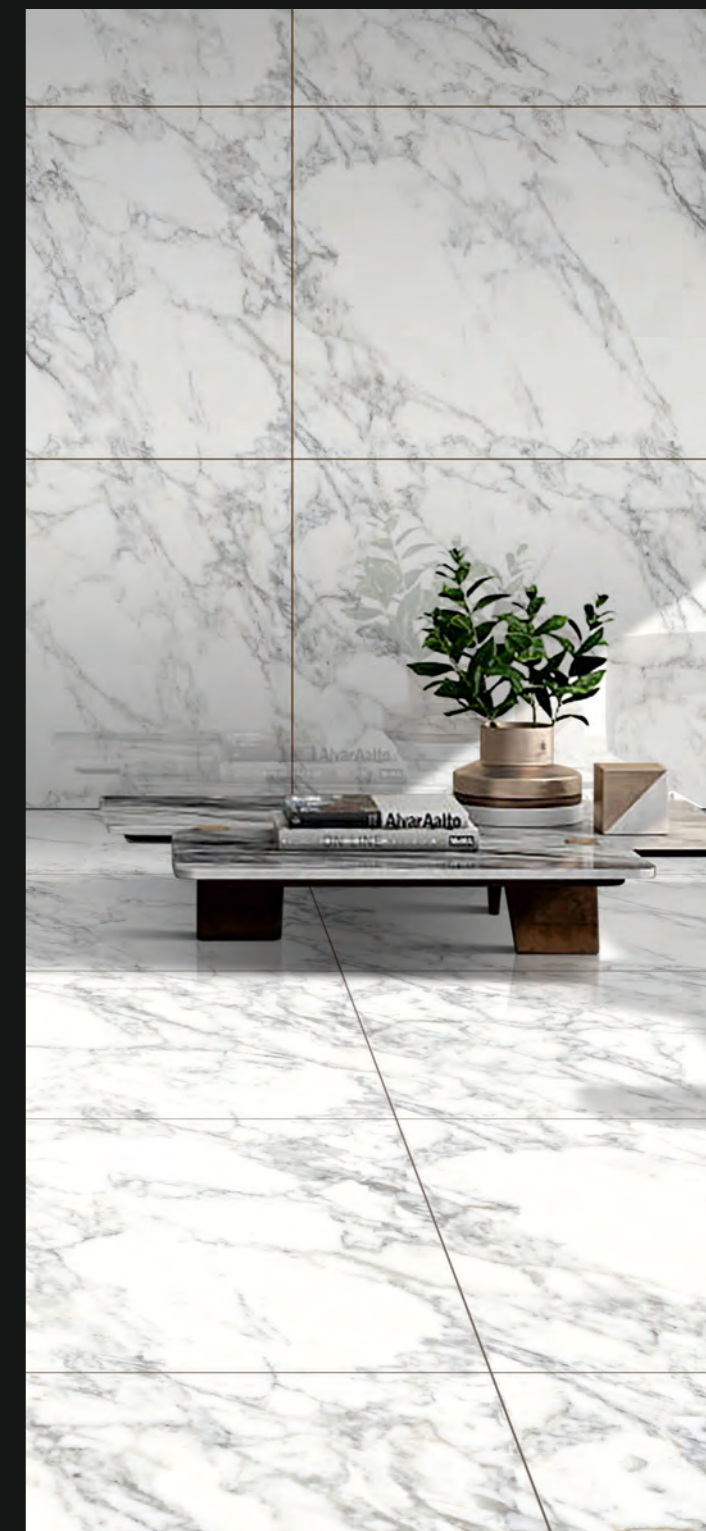

RANDOM
MATCH

STRAIGHT
MATCH

HARMONIOUS
COLLECTION

LONIX®
ARTISTIC MARMOREUS

ARBESCATO NATURAL

FINISH : ENDLESS GLOSSY

SIZE : 800X1200MM

THICKNESS : 9MM

RANDOM : 4