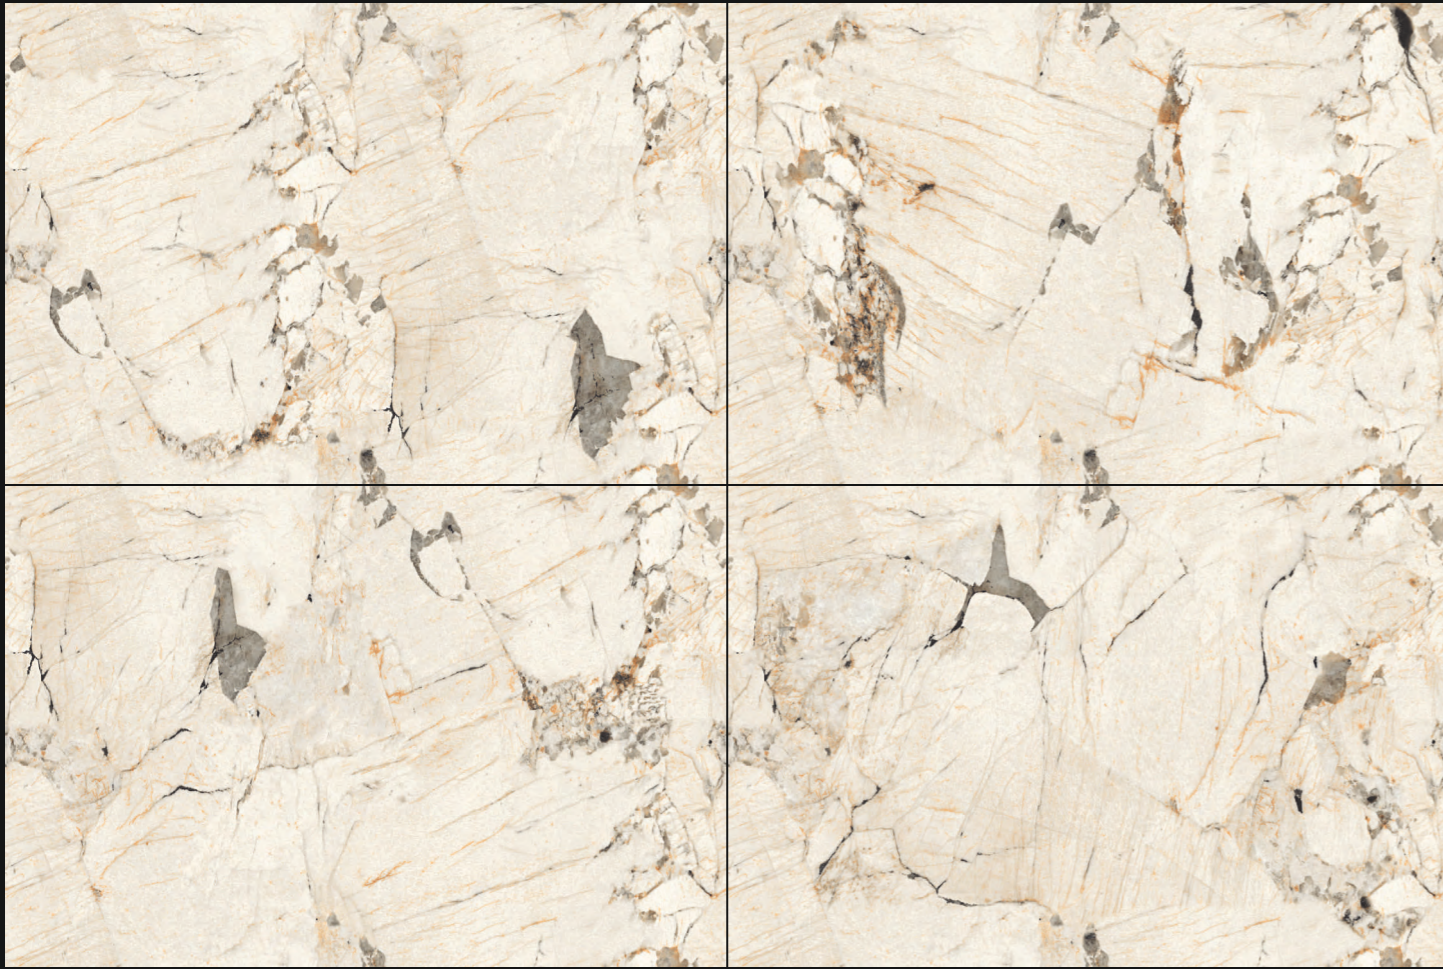

RANDOM MATCH

STRAIGHT MATCH

HARMONIOUS COLLECTION

LONIX® ARTISTIC MARMOREUS

SILKY SERIES

FINISH : ENDLESS GLOSSY

SIZE : 800X1200MM

THICKNESS : 9MM

RANDOM : 4

SILKY CREMA