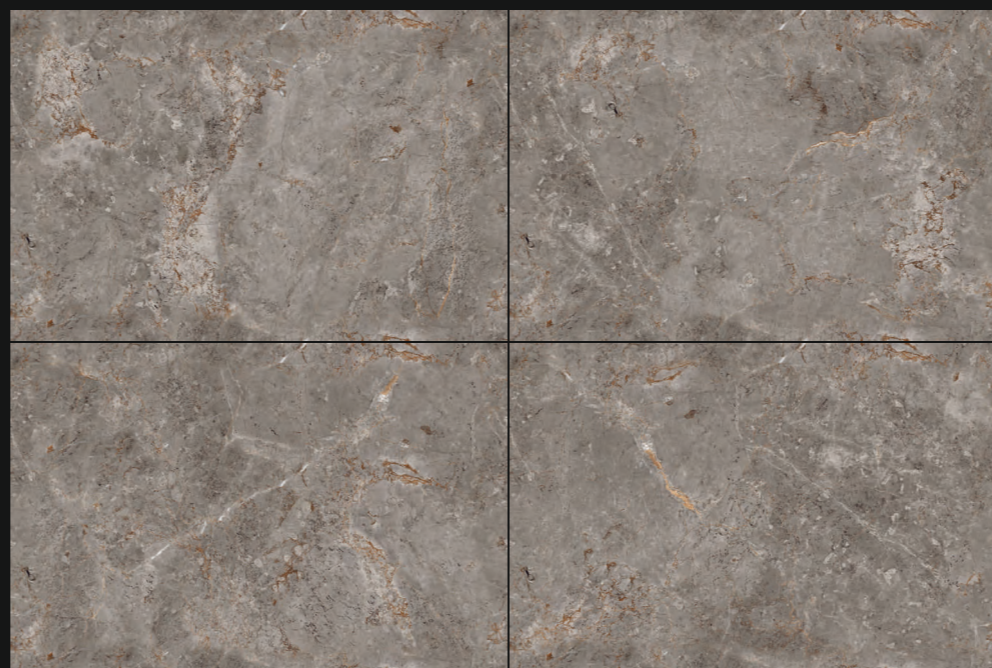

TIBETIAN GRIS