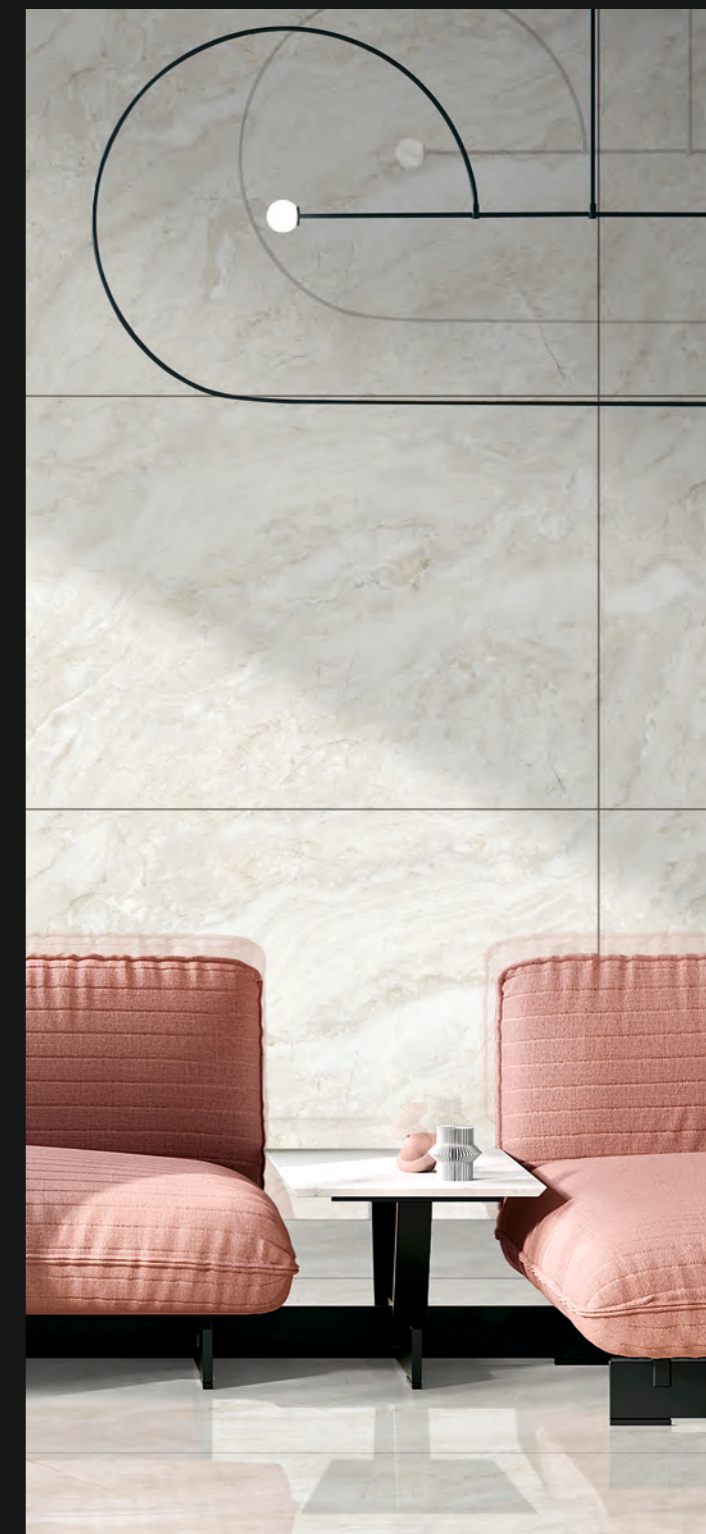

SIZE : 800X1200MM

THICKNESS : 9MM

RANDOM : 4

ICE
WHITE

RANDOM
MATCH

STRAIGHT
MATCH

HARMONIOUS
COLLECTION

LONIX[®]
ARTISTIC MARMOREUS