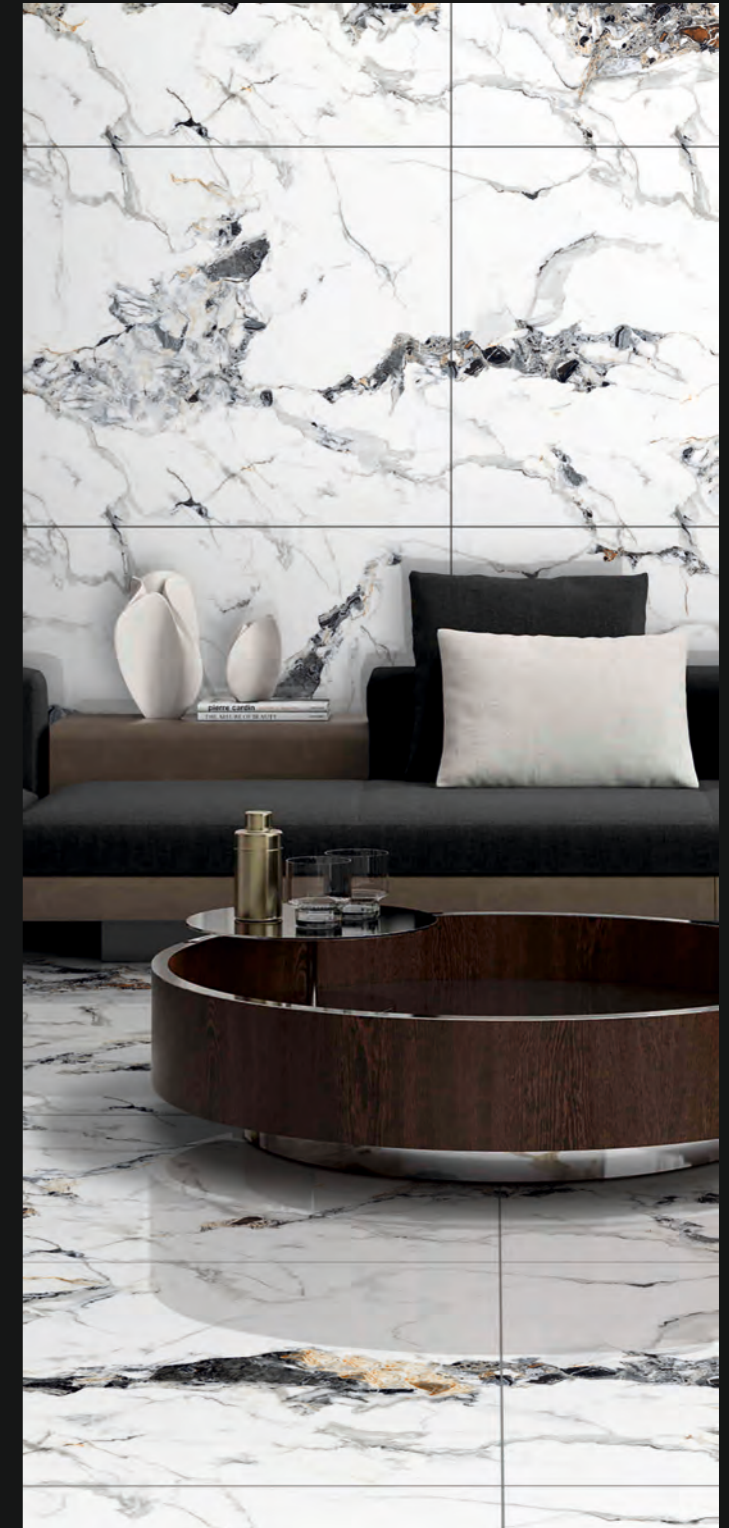

HARMONIOUS COLLECTION

LONIX[®] ARTISTIC MARMOREUS

ROYAL DIAMOND

FINISH : ENDLESS GLOSSY

SIZE : 800X1200MM

THICKNESS : 9MM

RANDOM : 4

**ROYAL
DIAMOND**