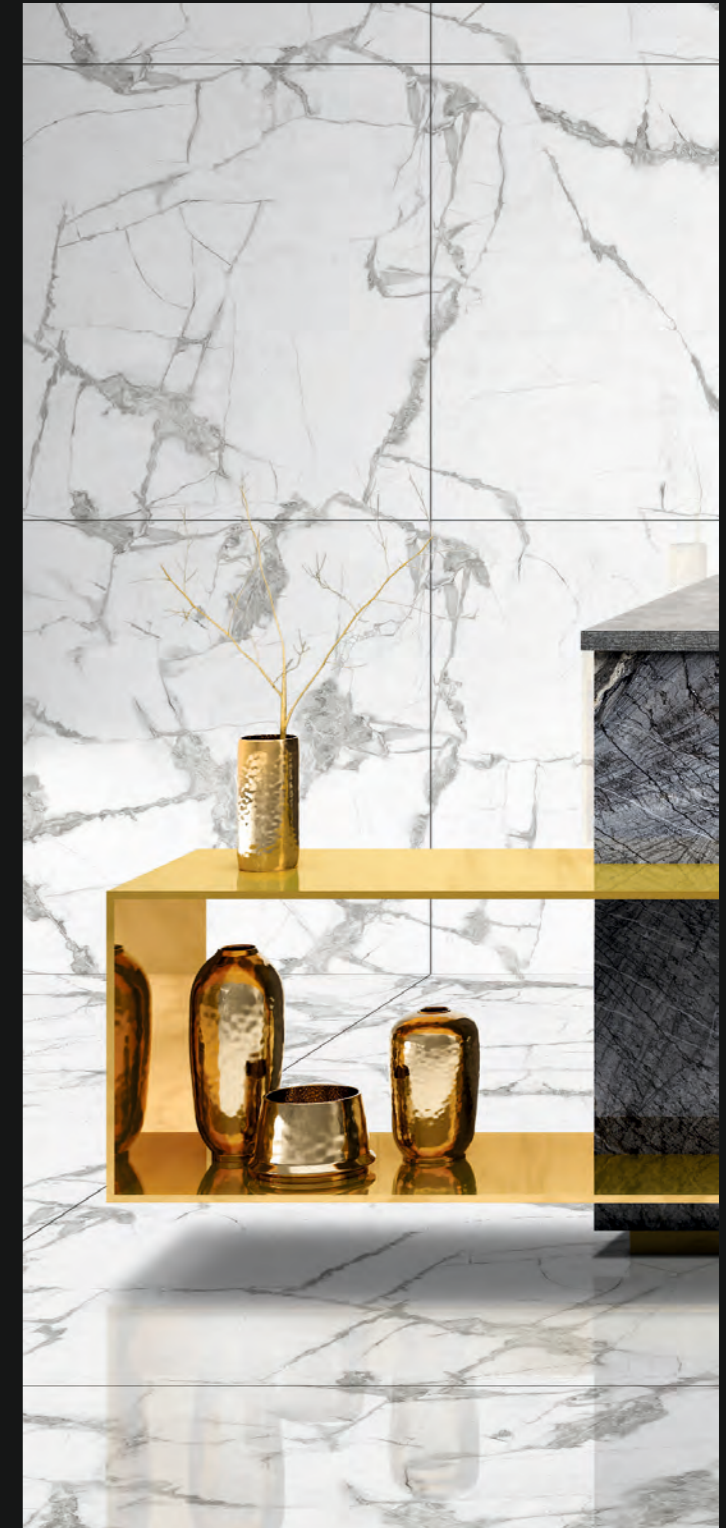

SIZE : 800X1200MM

THICKNESS : 9MM

RANDOM : 3

**CRAZZY
WHITE**

RANDOM
MATCH

STRAIGHT
MATCH

HARMONIOUS
COLLECTION

LONIX[®]
ARTISTIC MARMOREUS