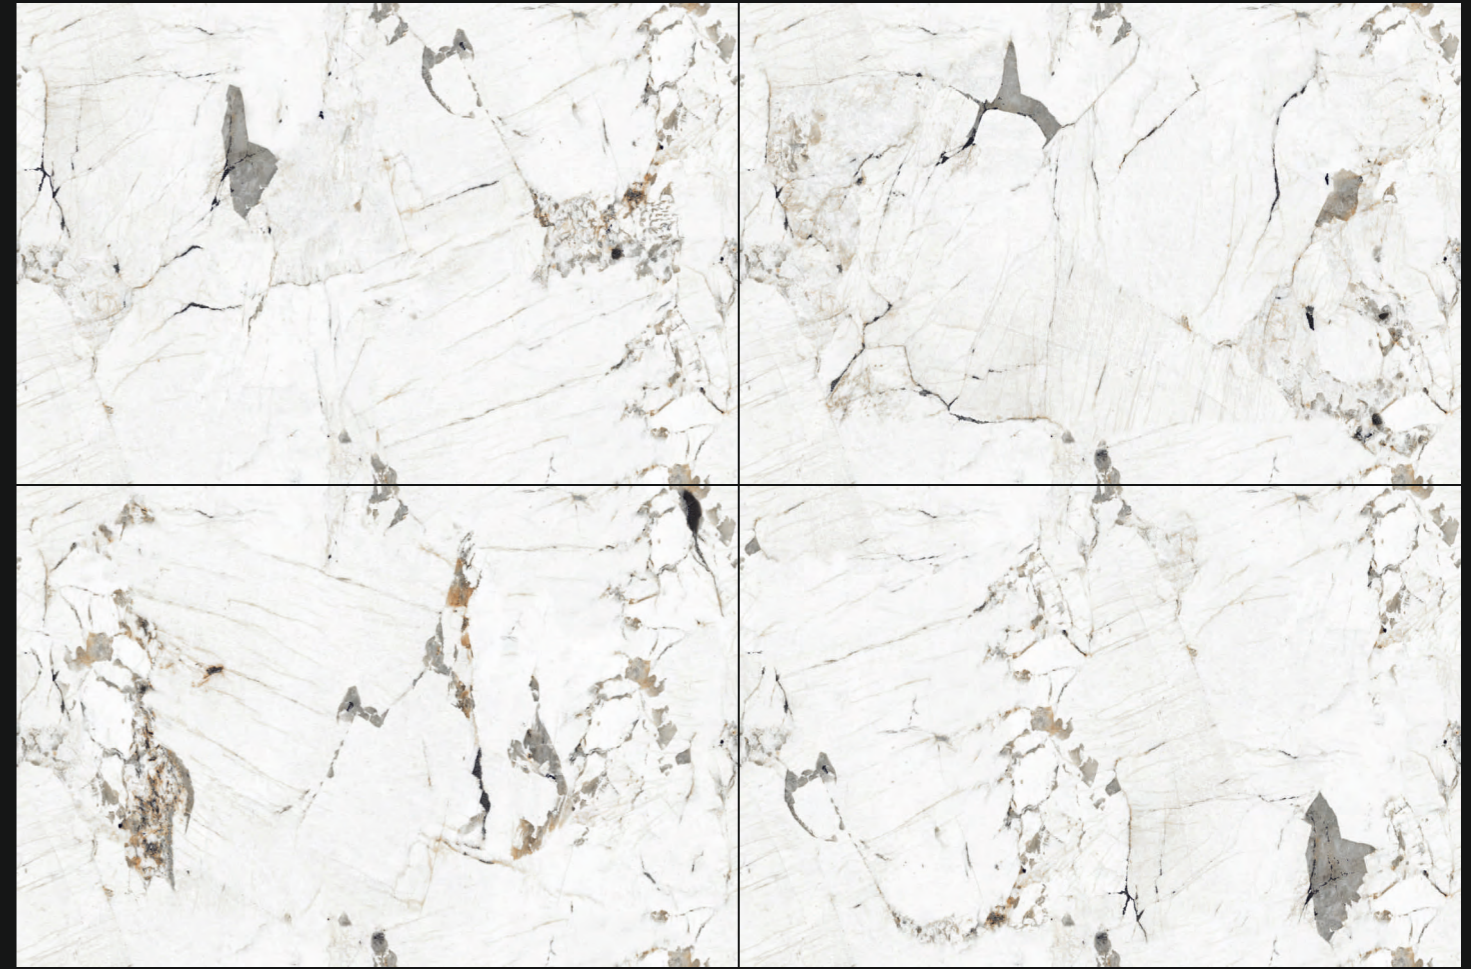

SILKY WHITE