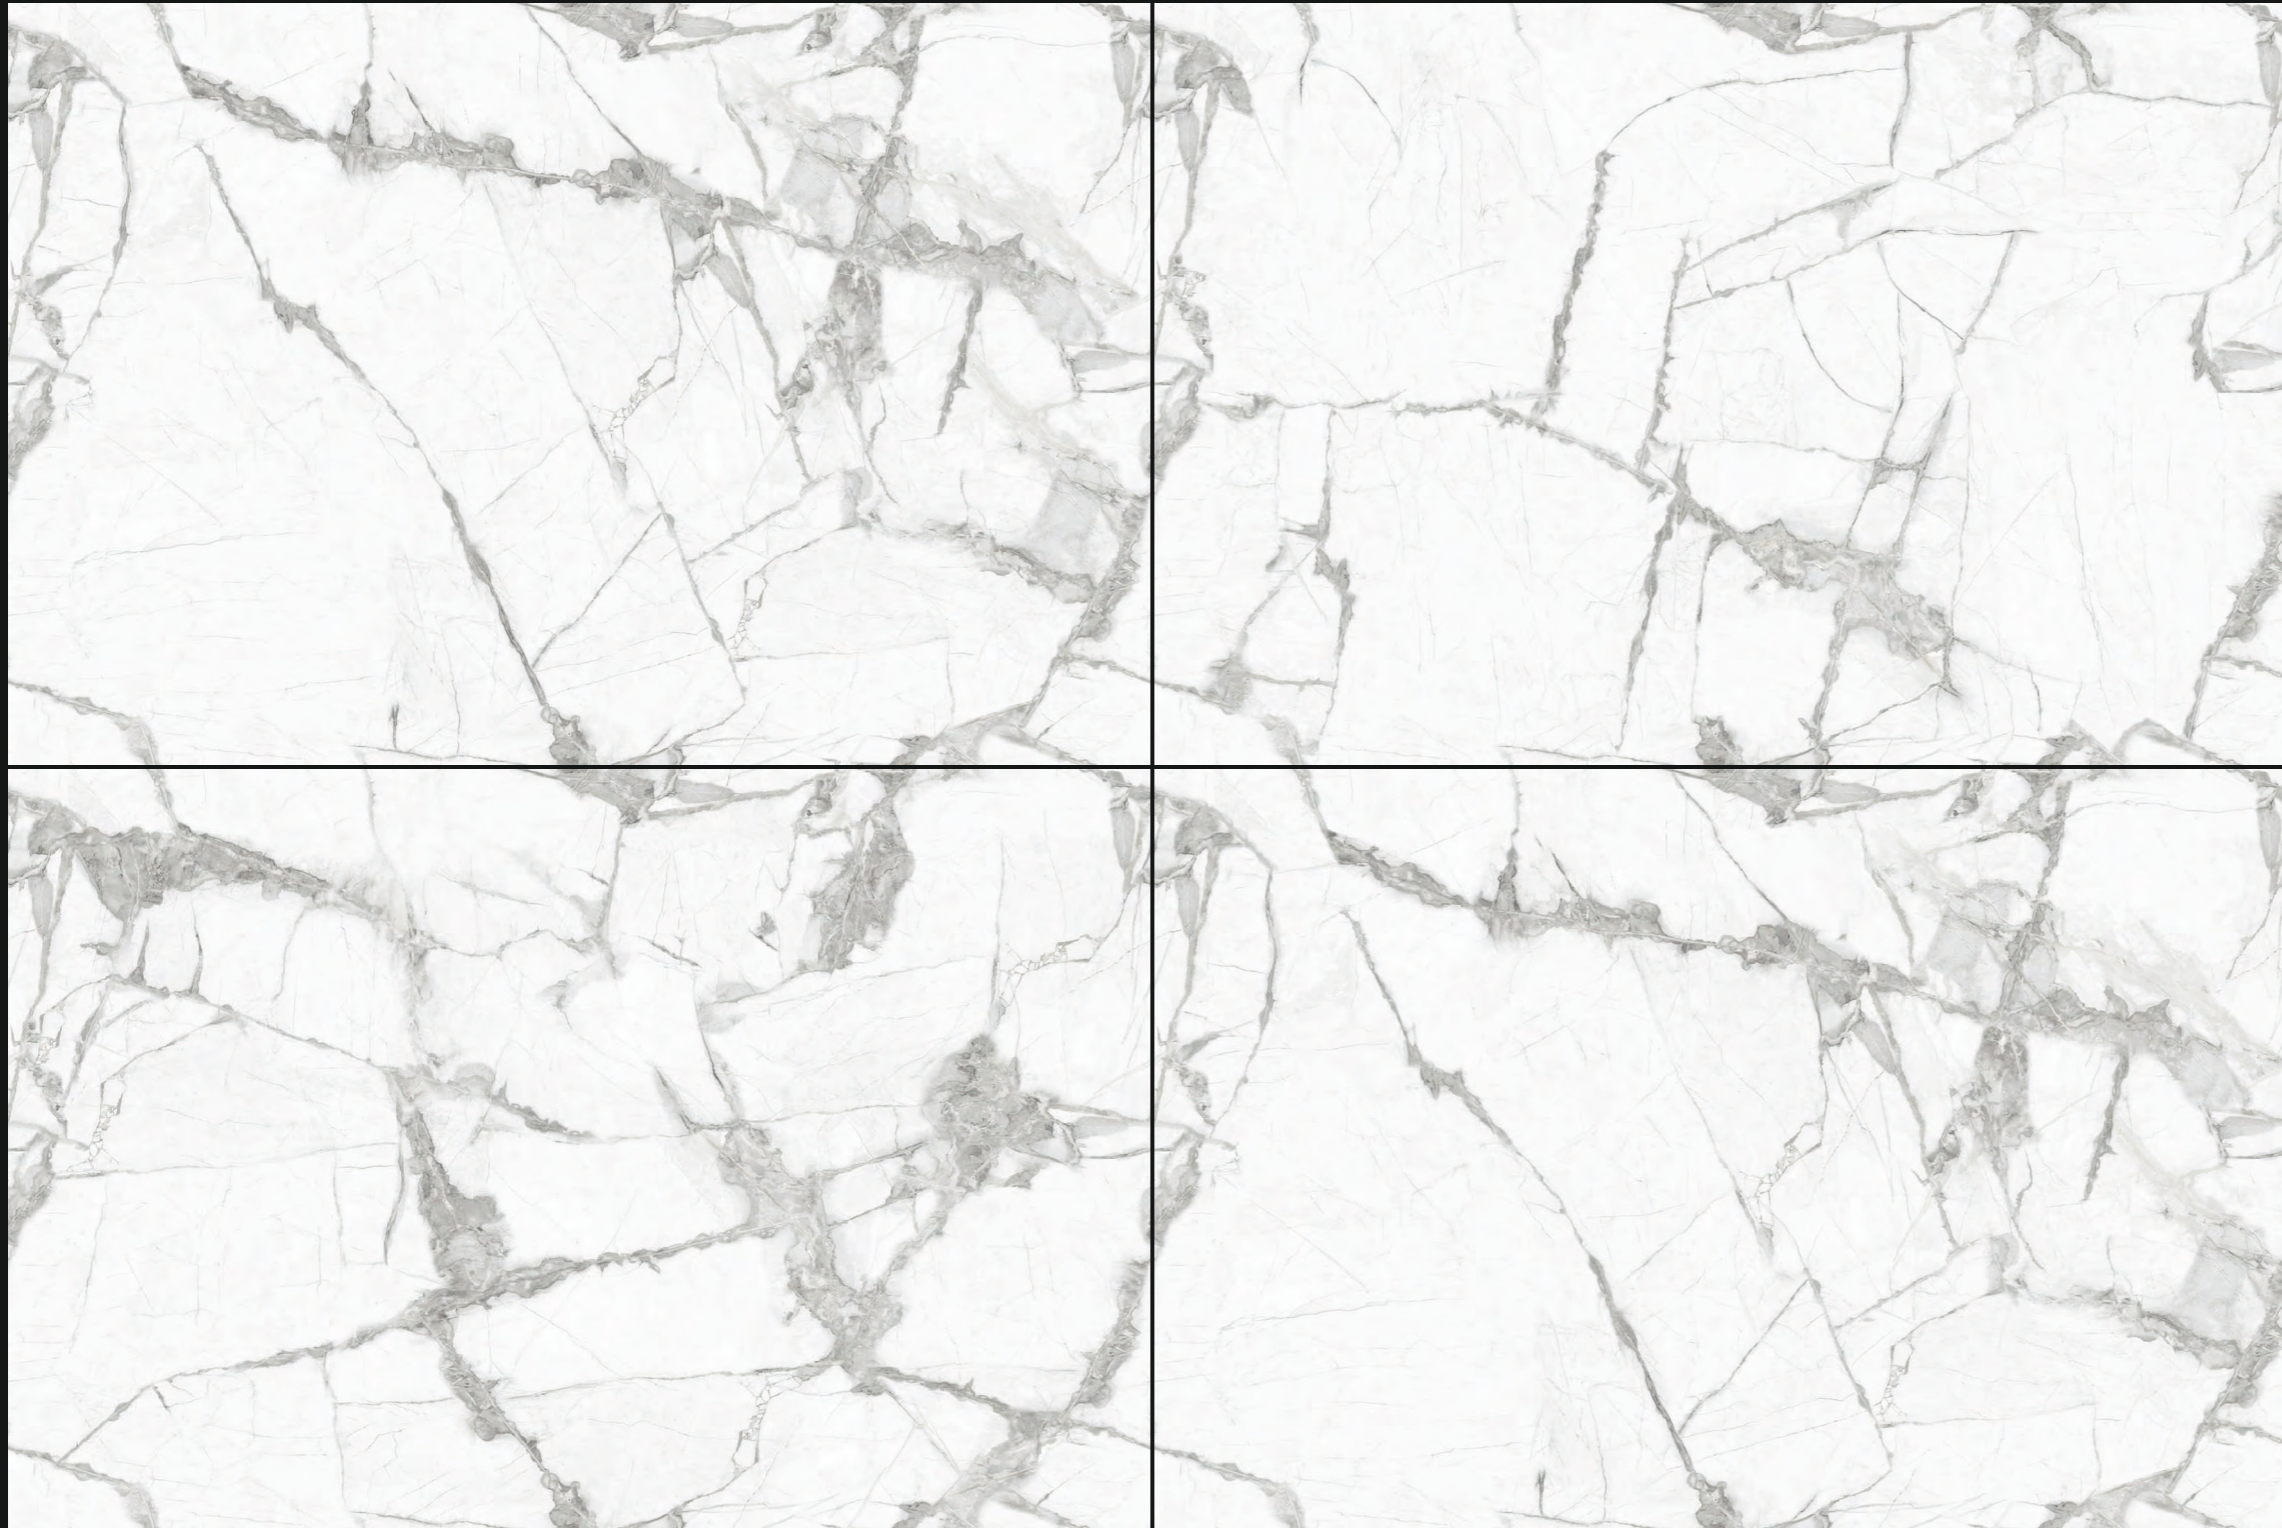

RANDOM MATCH

STRAIGHT MATCH

HARMONIOUS COLLECTION

LONIX® ARTISTIC MARMOREUS

CRAZZY WHITE

FINISH : ENDLESS GLOSSY

SIZE : 800X1200MM

THICKNESS : 9MM

RANDOM : 3