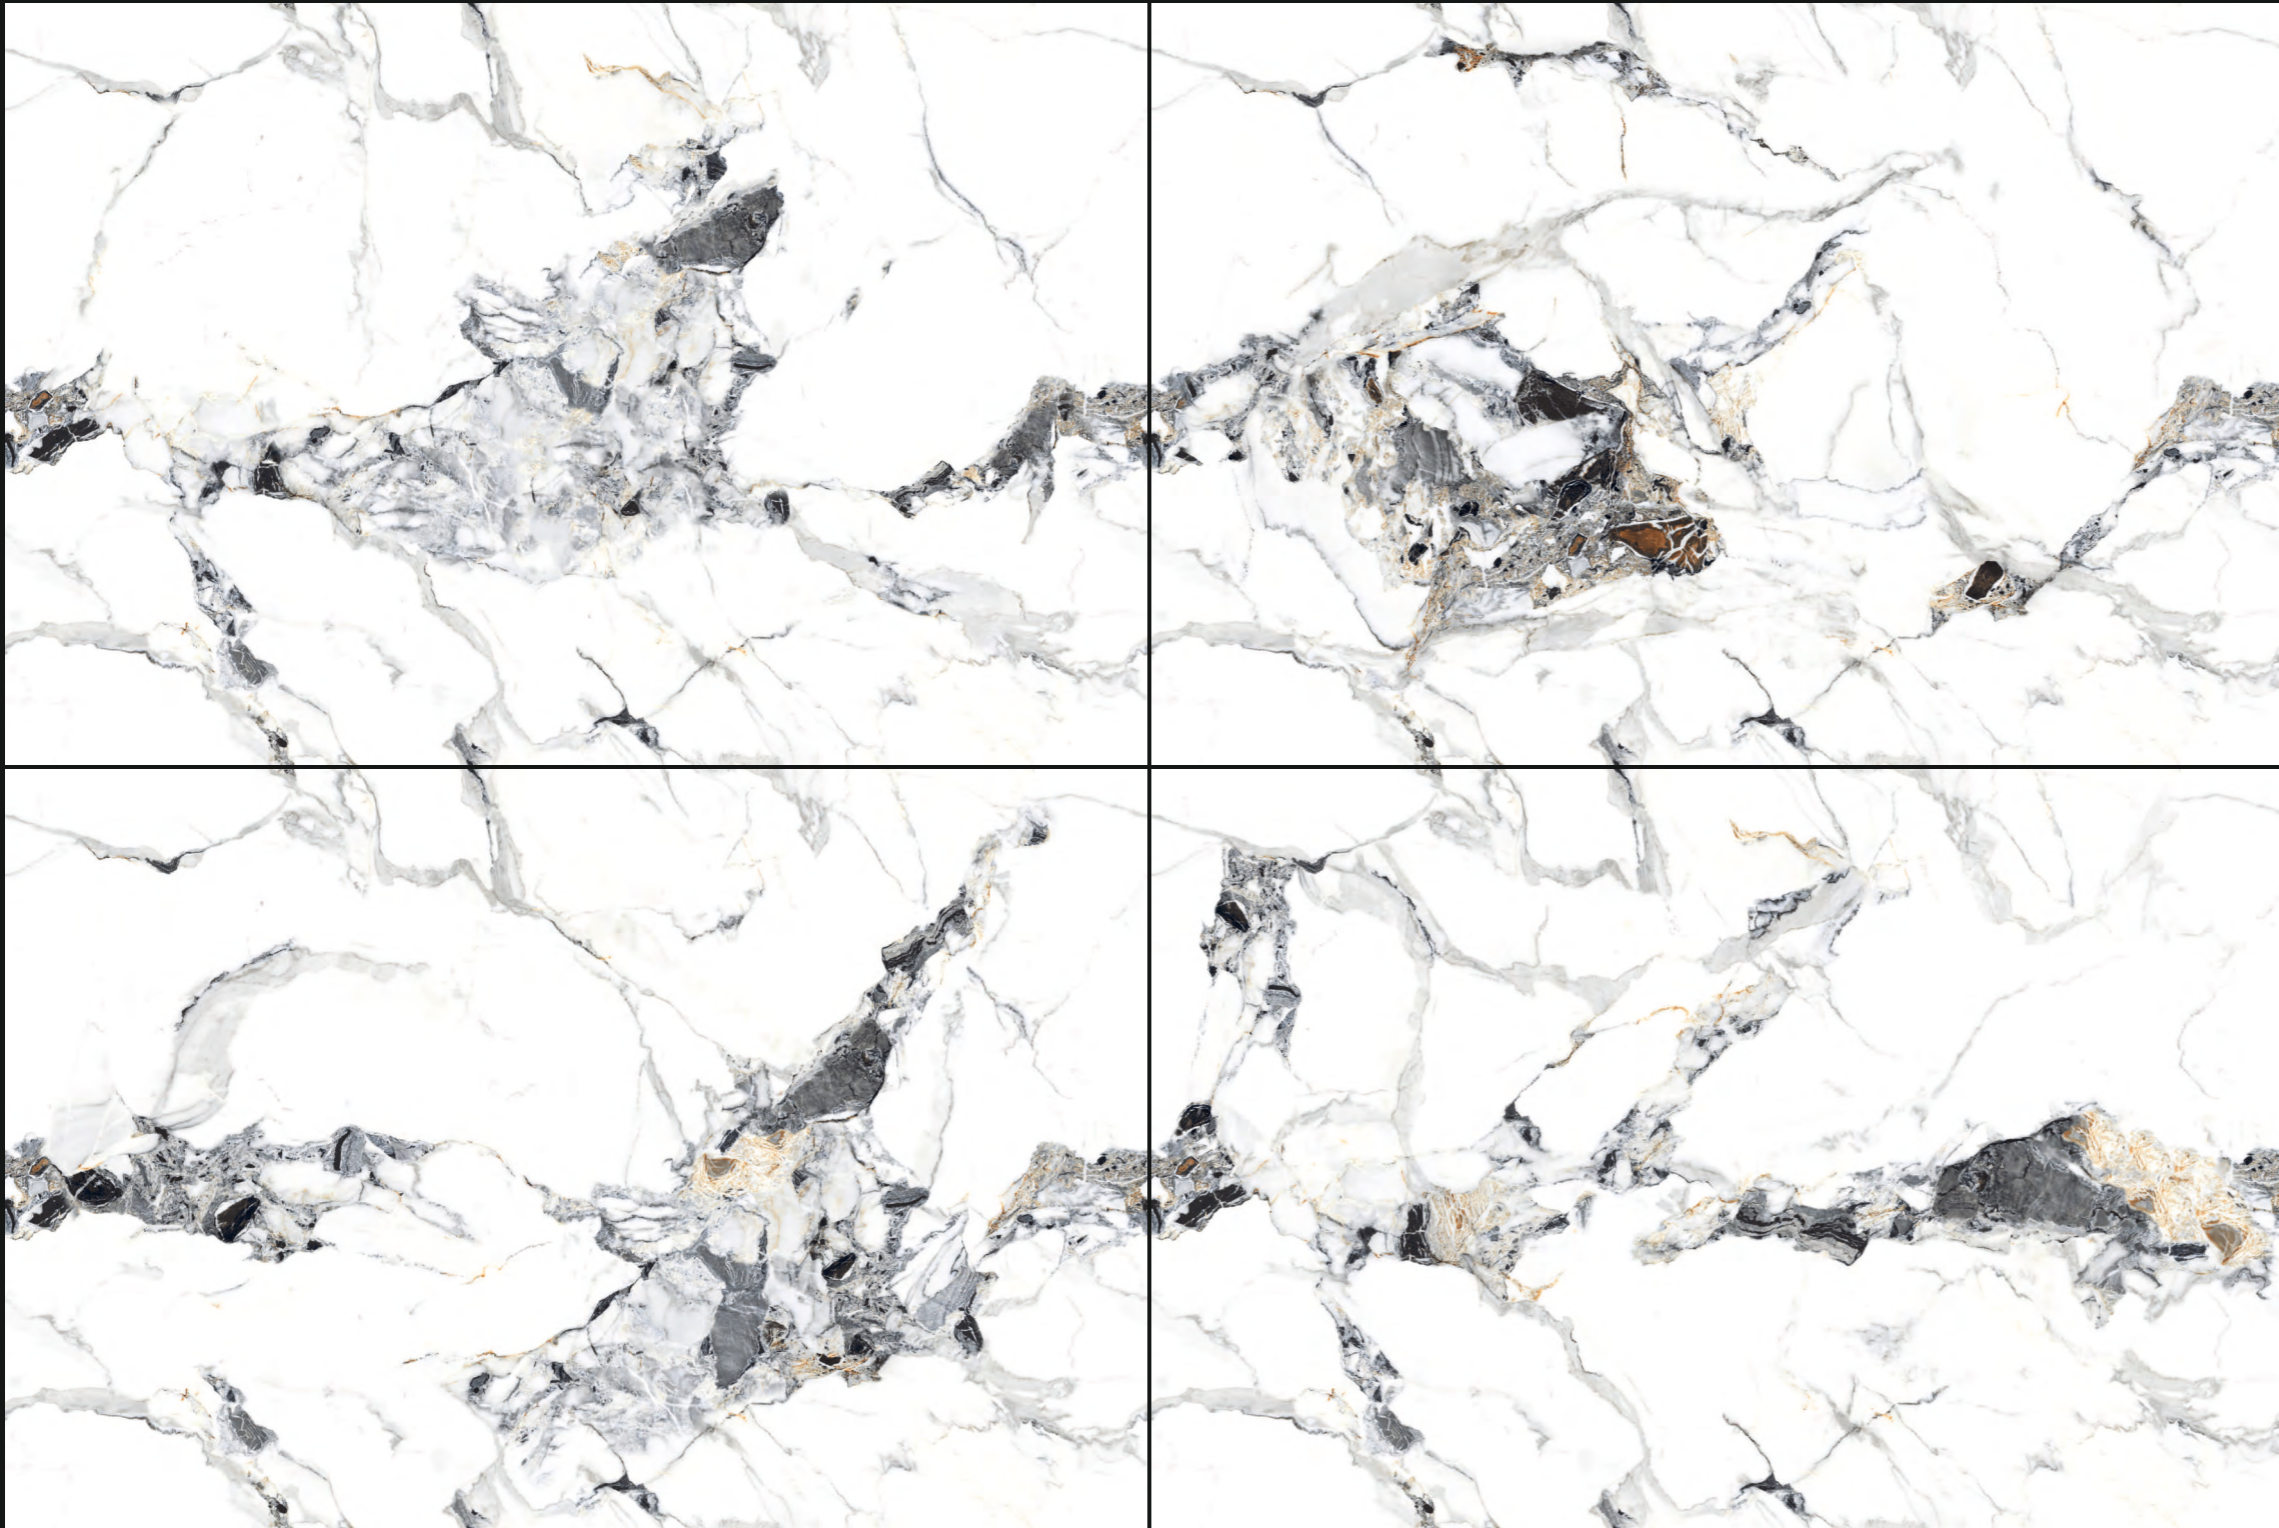

HARMONIOUS COLLECTION

LONIX[®] ARTISTIC MARMOREUS

ROYAL DIAMOND

FINISH : ENDLESS GLOSSY

SIZE : 800X1200MM

THICKNESS : 9MM

RANDOM : 4

**ROYAL
DIAMOND**