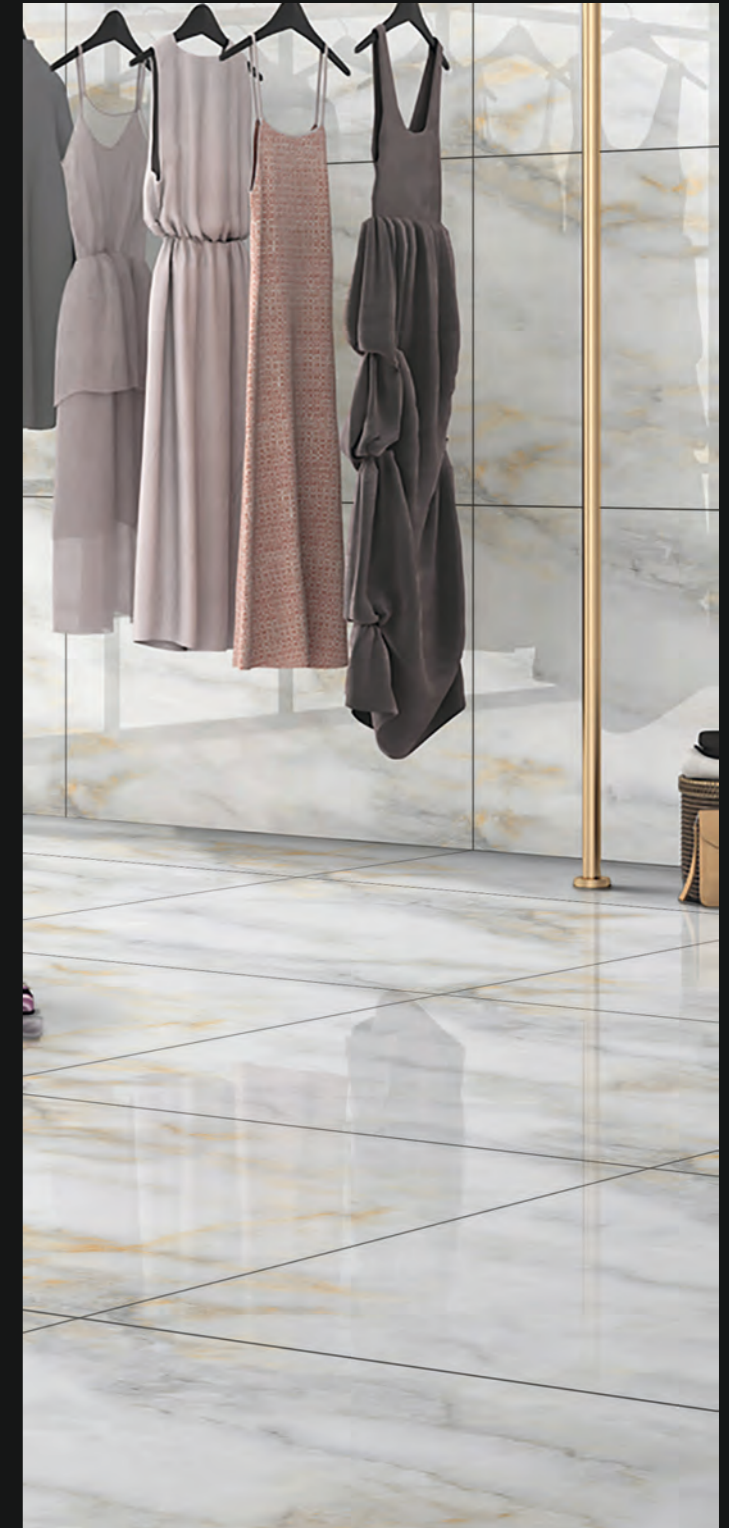

RANDOM MATCH

STRAIGHT MATCH

HARMONIOUS COLLECTION

LONIX® ARTISTIC MARMOREUS

PARAS STONE

FINISH : ENDLESS GLOSSY

SIZE : 800X1200MM

THICKNESS : 9MM

RANDOM : 3