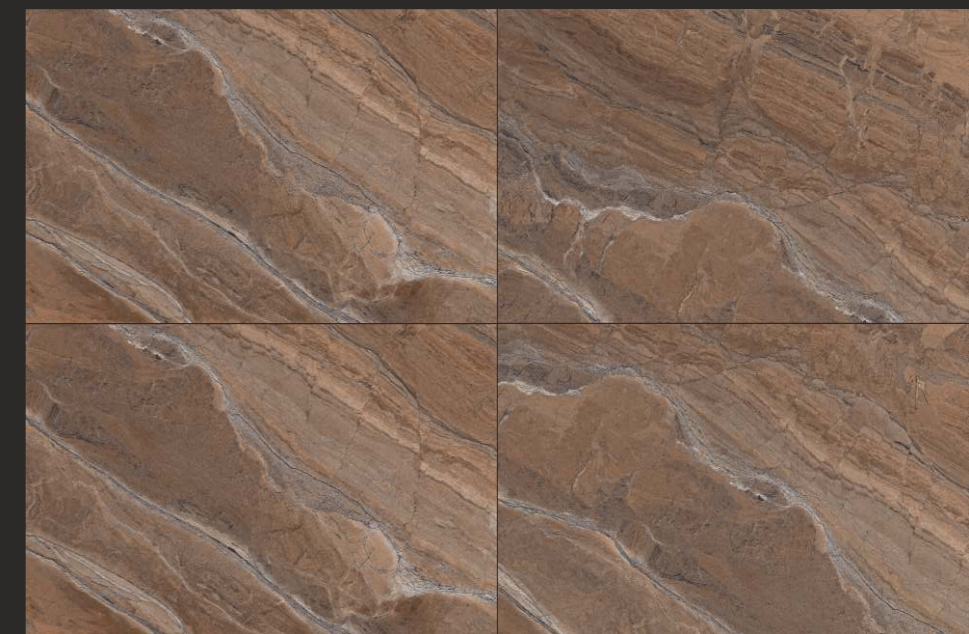

MISTRAL BROWN