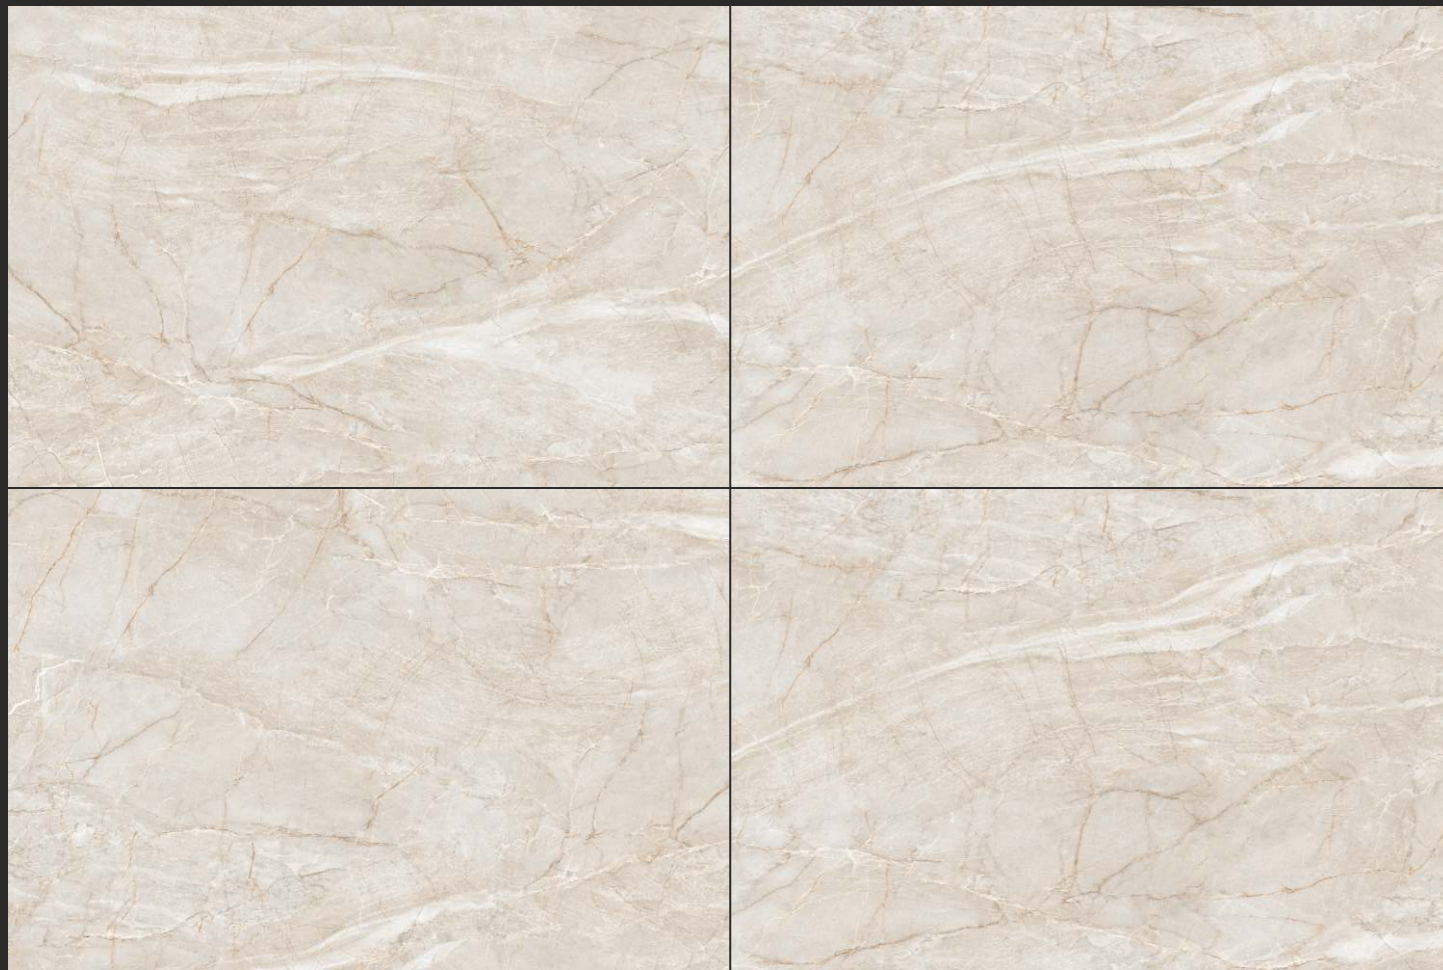

**MONTE
GRESTAT**

FINISH : GLOSSY

SIZE : 800X1200MM

THICKNESS : 9MM

RANDOM : 3

MONTE CREAMA