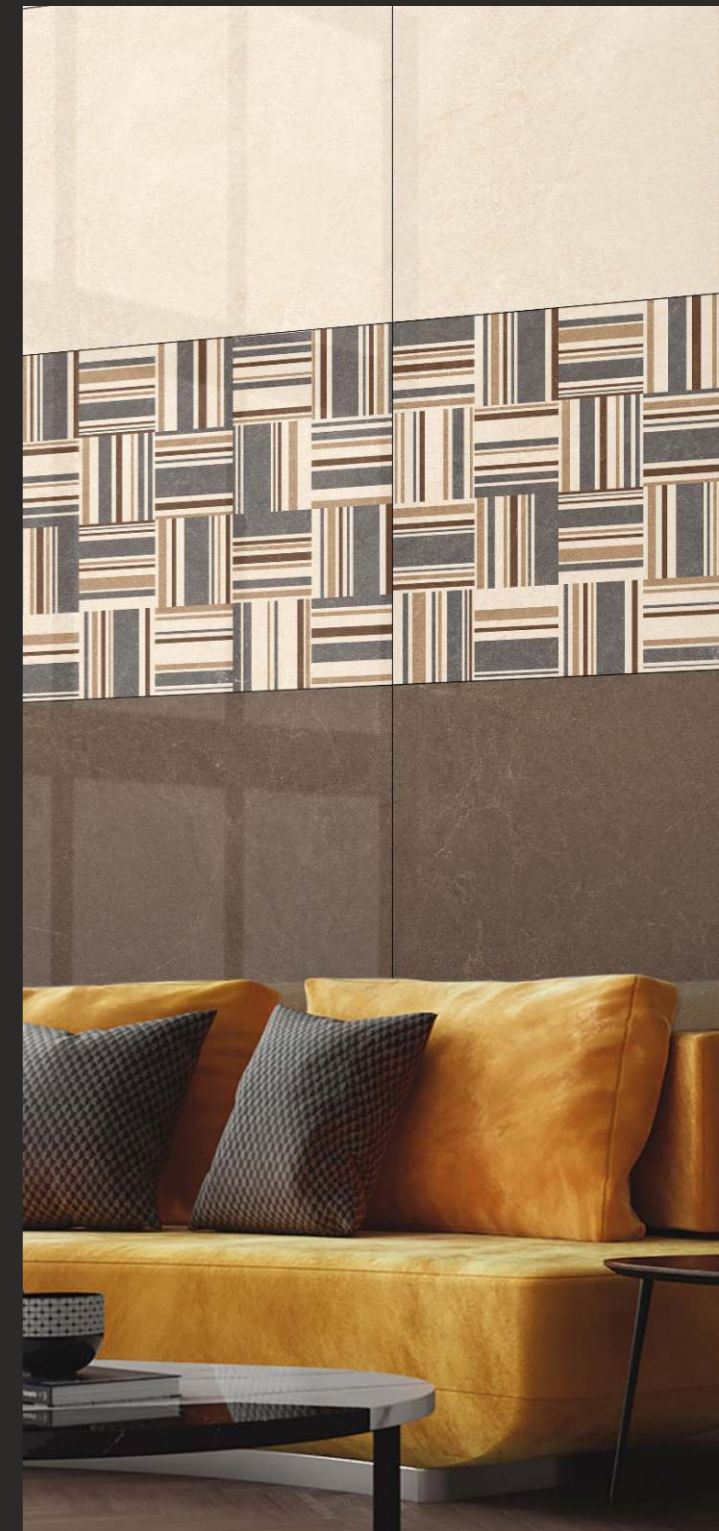

**PISTA
DECOR 2**

FINISH : GLOSSY

SIZE : 800X1200MM

THICKNESS : 9MM

RANDOM : 3

PISTA NATURAL

PISTA DECOR

PISTA CREAM