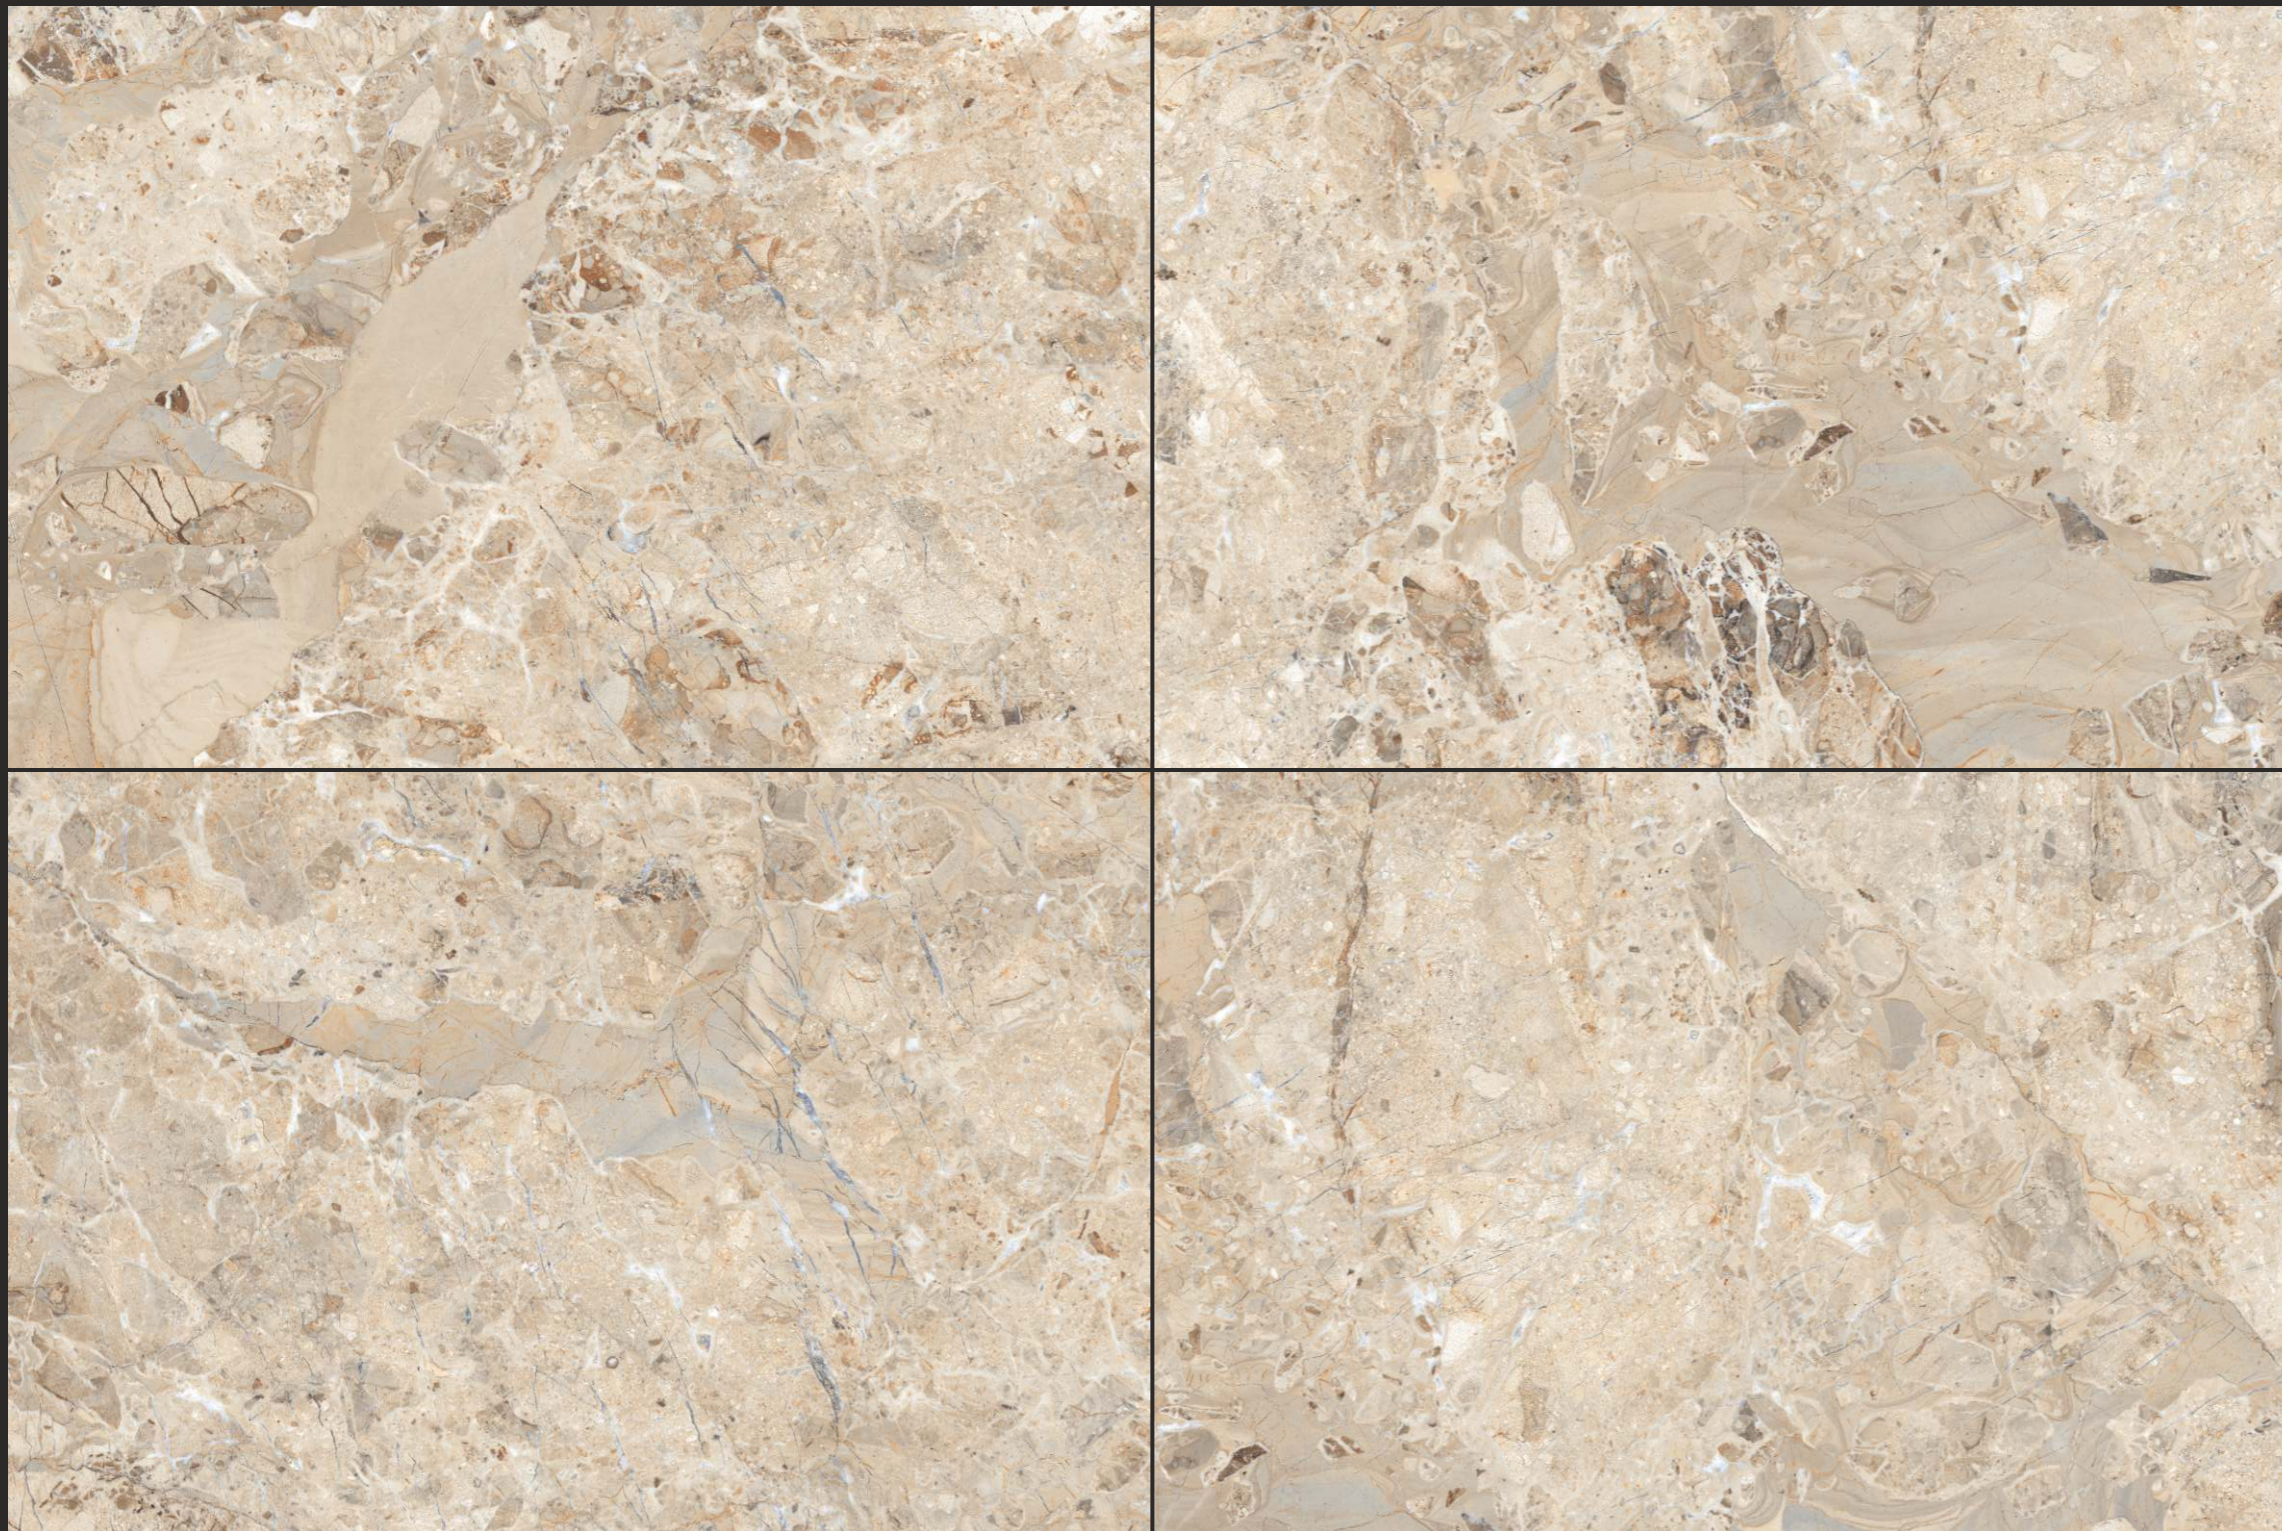

**BREACH
NATURAL**

FINISH : GLOSSY

SIZE : 800X1200MM

THICKNESS : 9MM

RANDOM : 4