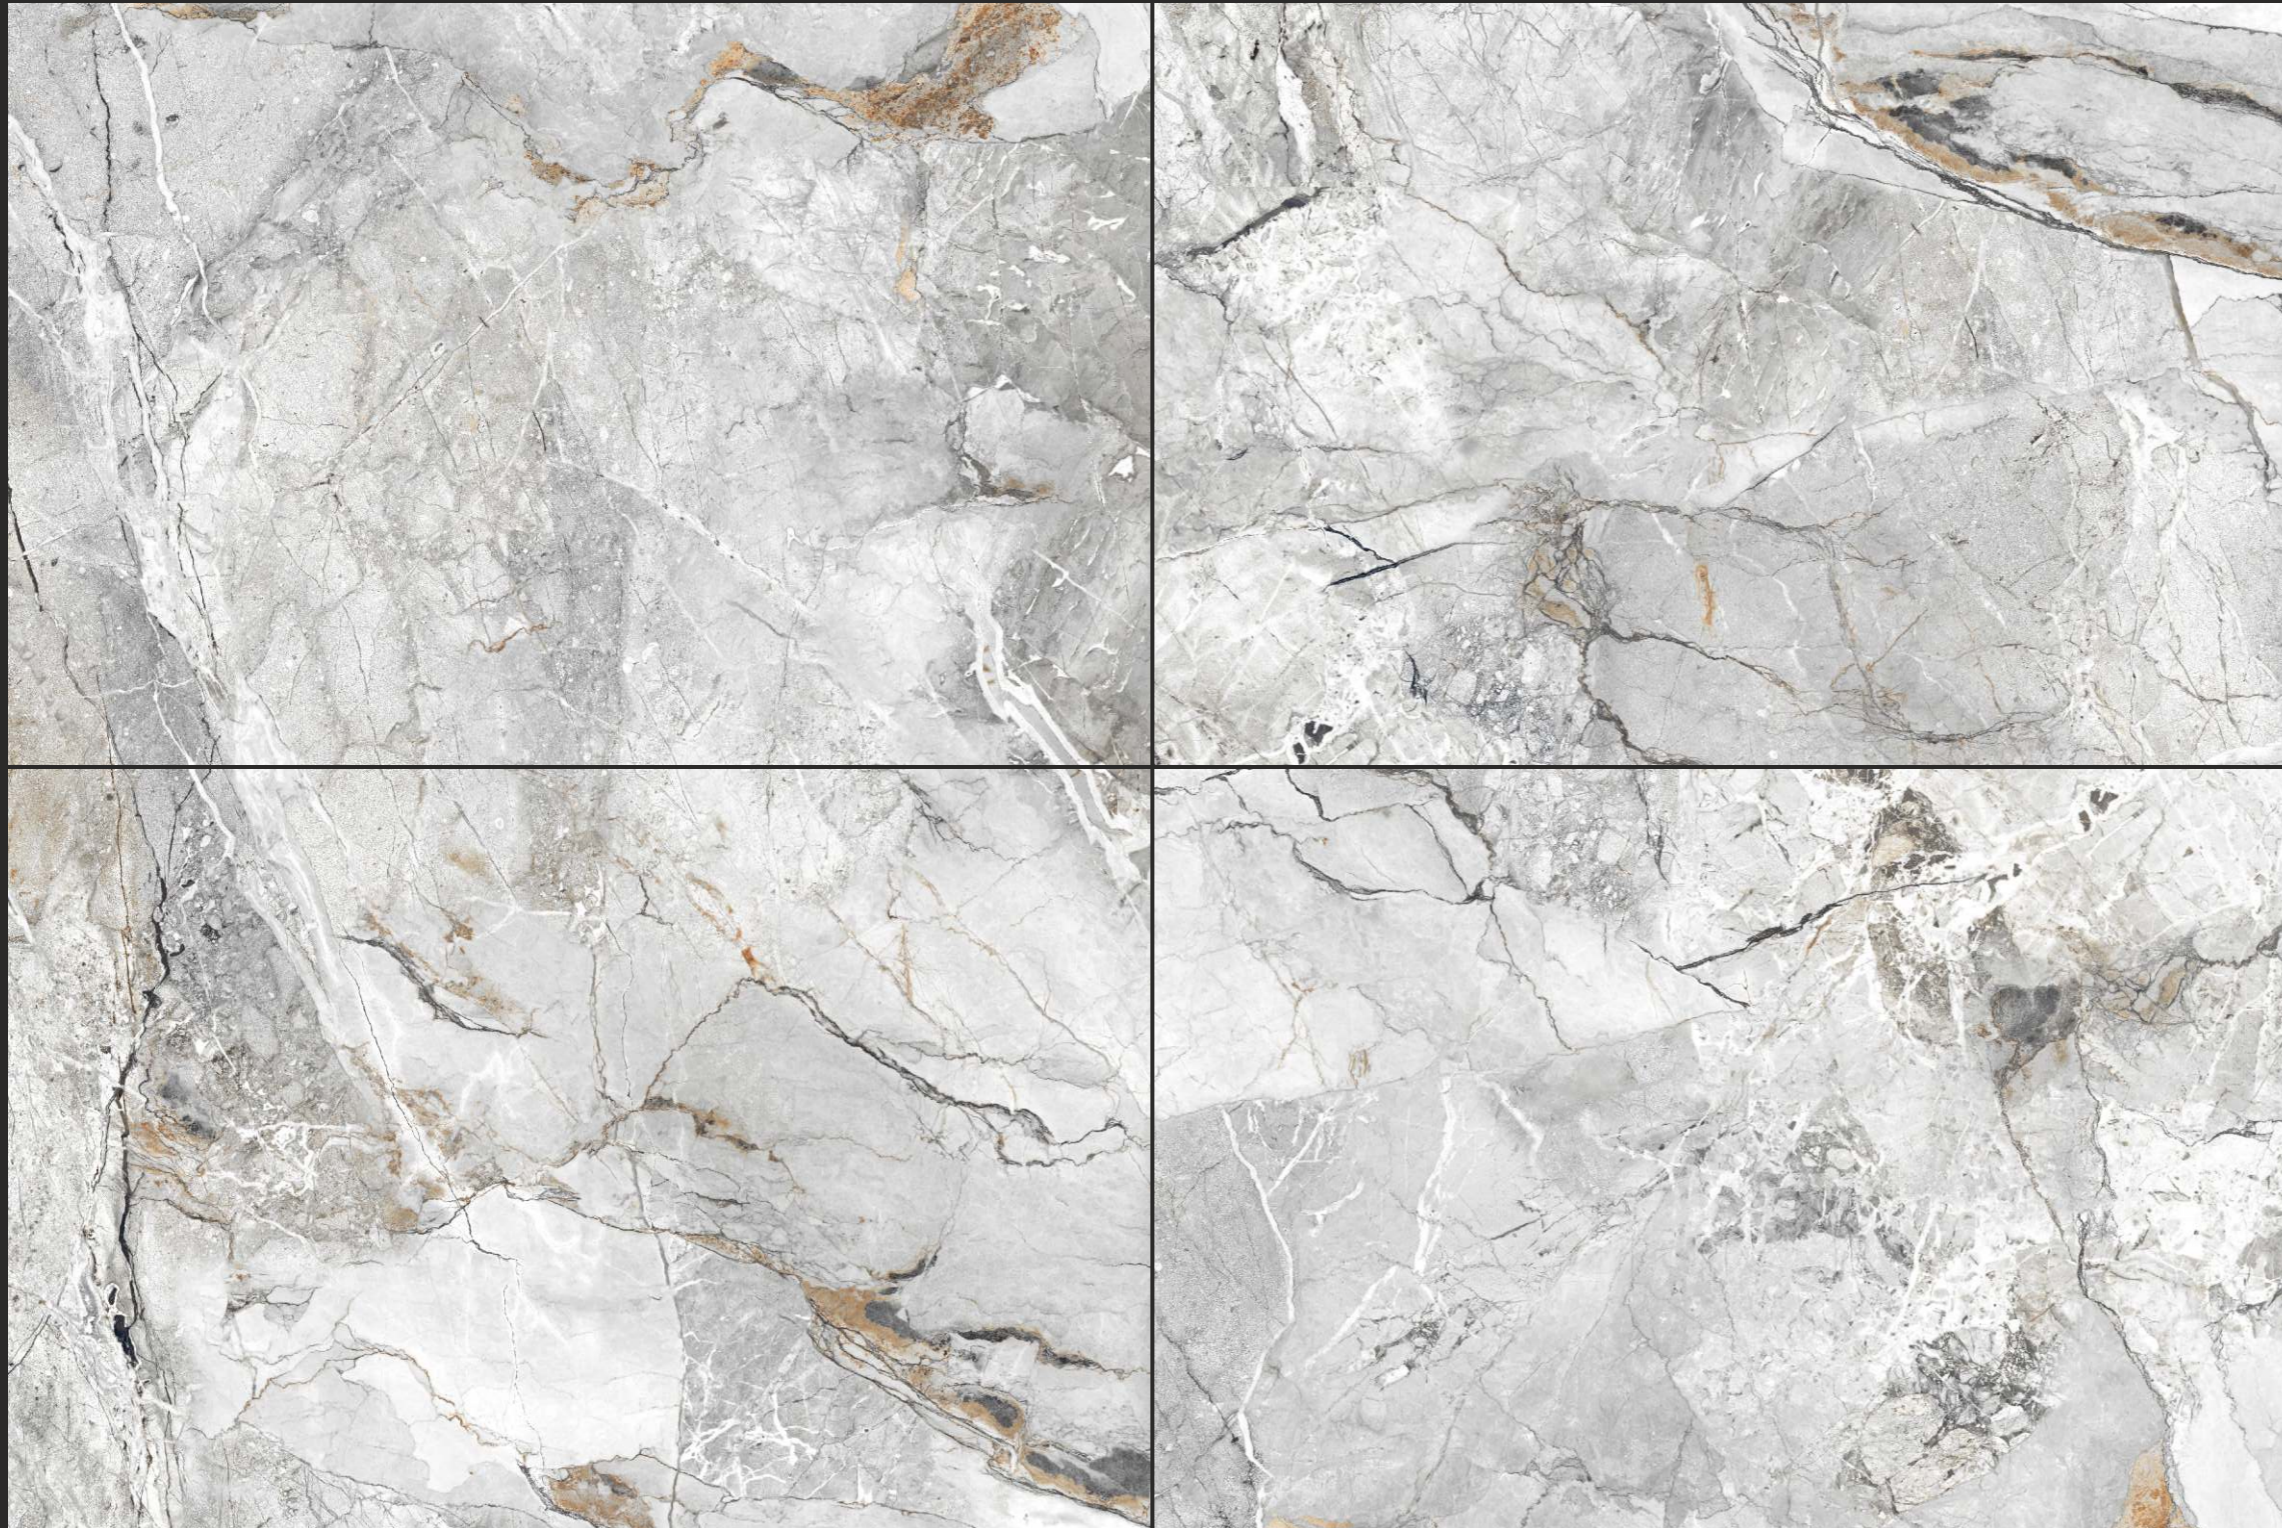

**BRECCIA
AURORA WHITE**

FINISH : GLOSSY

SIZE : 800X1200MM

THICKNESS : 9MM

RANDOM : 4