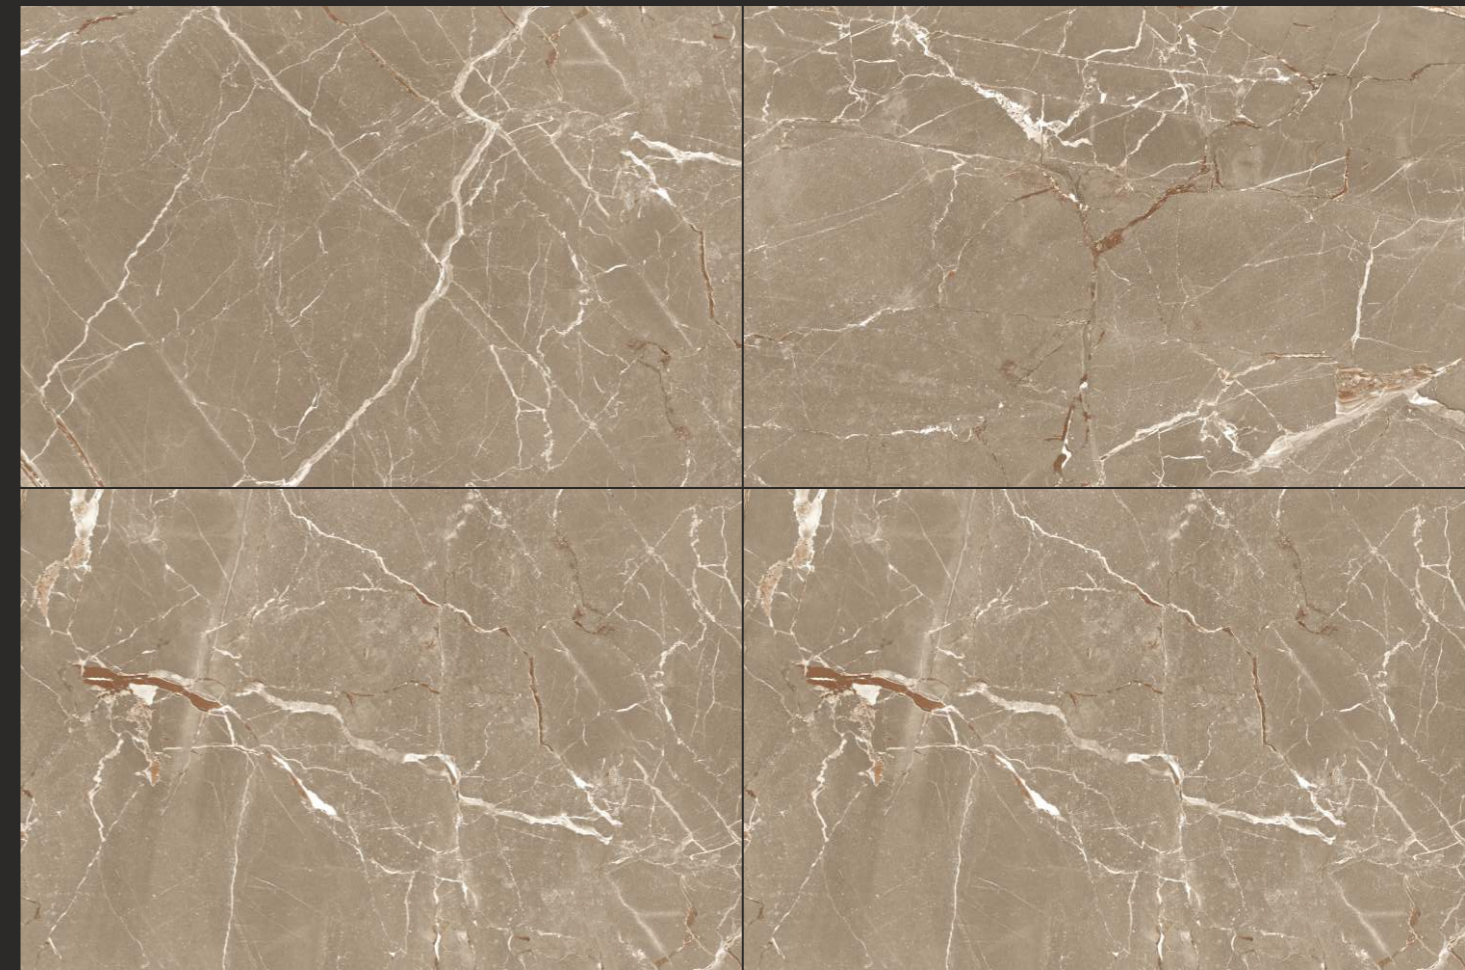

RANDOM : 5

SONATA
GREY

**SPANISH
GREY**

FINISH : GLOSSY

SIZE : 800X1200MM

THICKNESS : 9MM

RANDOM : 3

SPANISH GREY