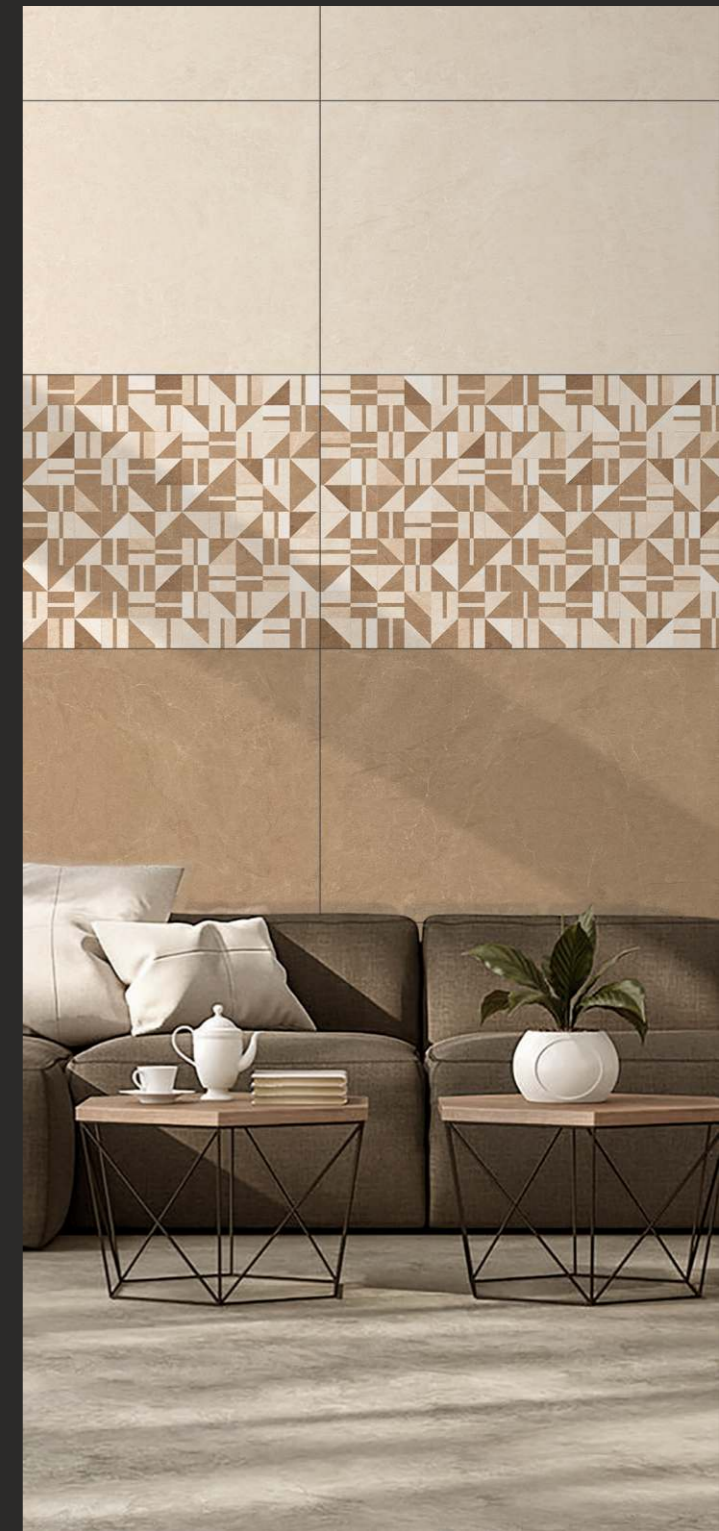

**PISTA
DECOR**

FINISH : GLOSSY

SIZE : 800X1200MM

THICKNESS : 9MM

RANDOM : 3

PISTA BEIGE

PISTA DECOR

PISTA CREAM