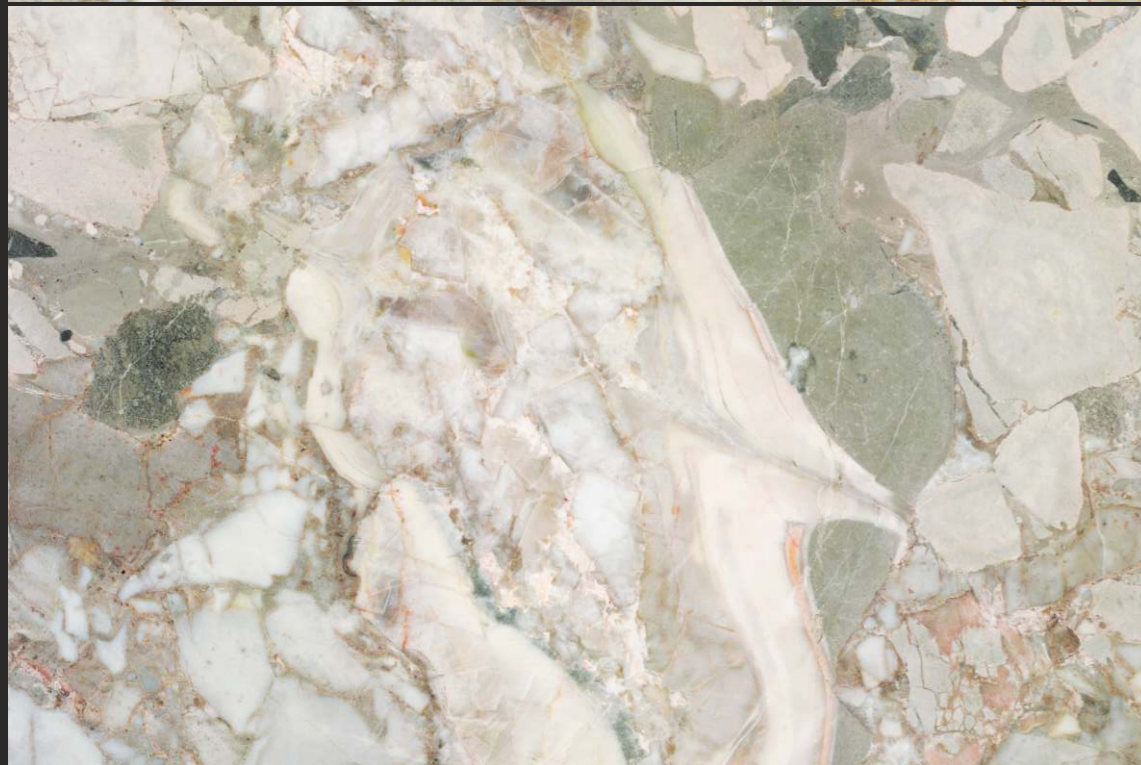

**EXOTIC
WHITE**

FINISH : GLOSSY

SIZE : 800X1200MM

THICKNESS : 9MM

RANDOM : 4