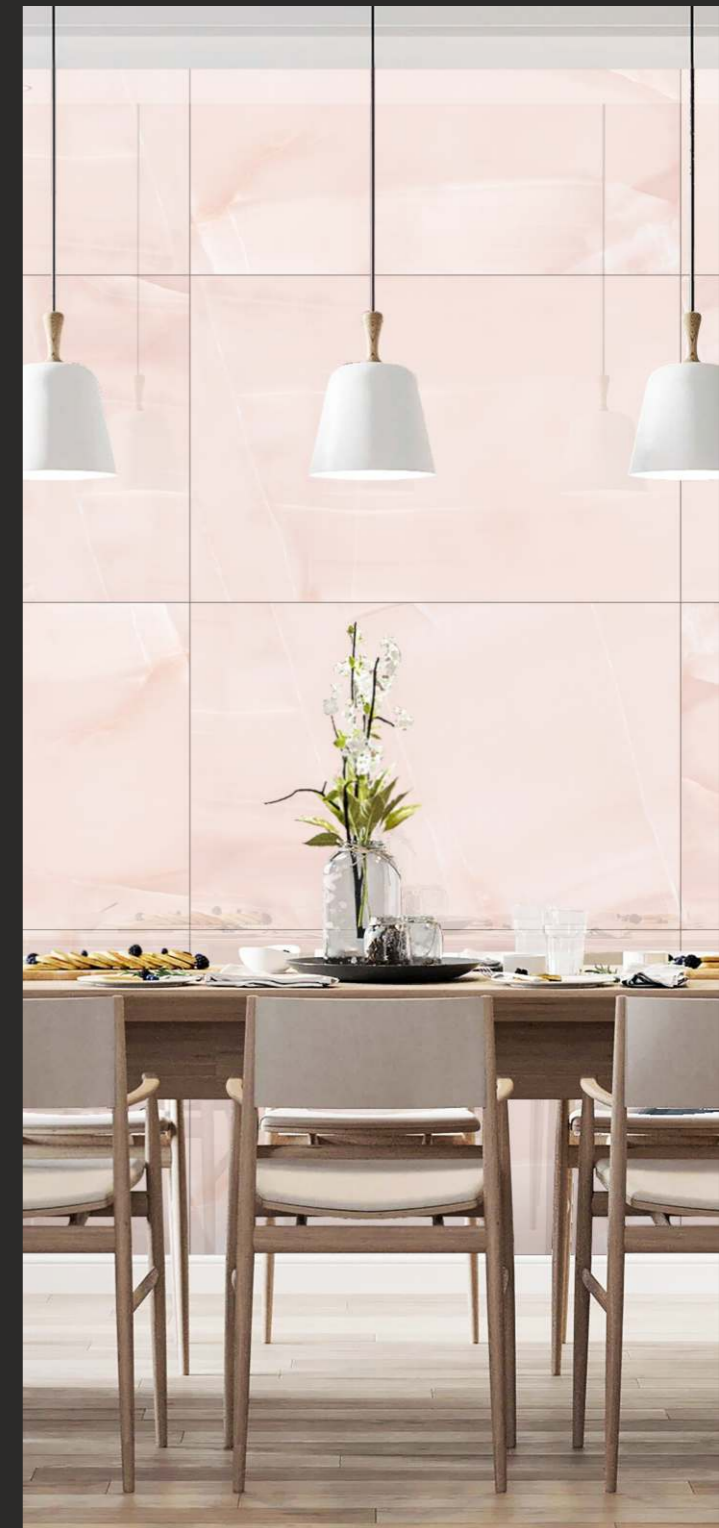

ZED
ONYX RED

FINISH : GLOSSY

SIZE : 800X1200MM

THICKNESS : 9MM

RANDOM : 3