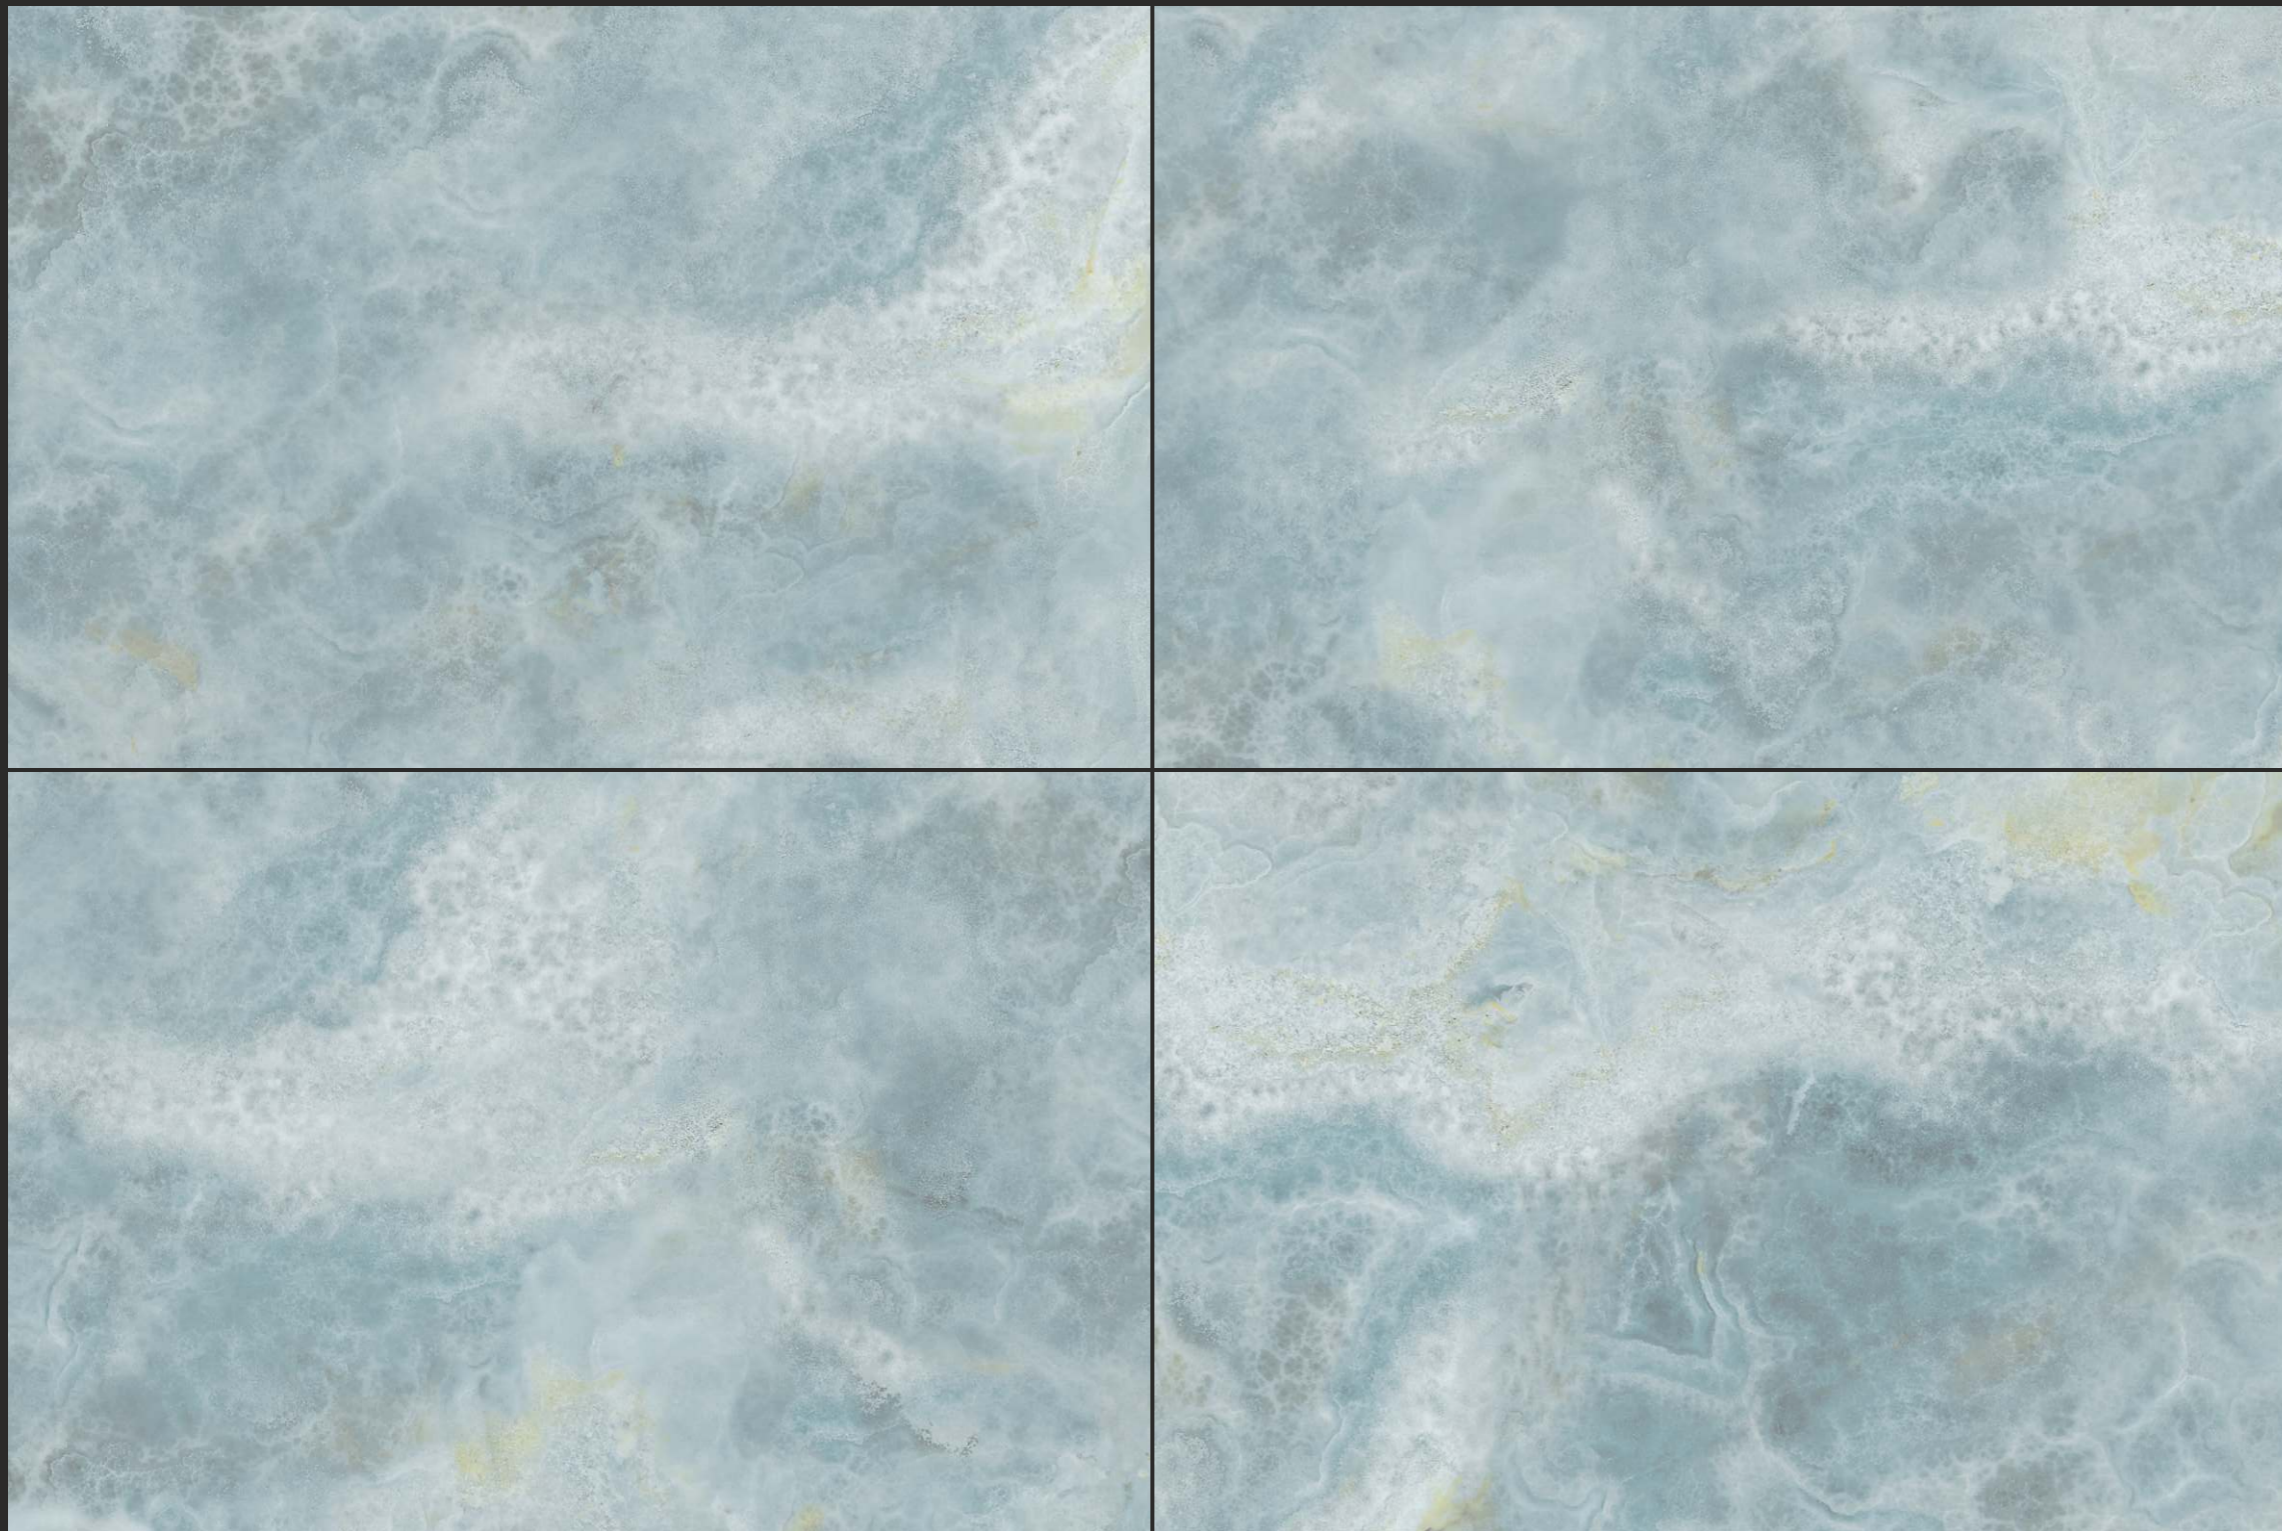

THICKNESS : 9MM

RANDOM : 4

BRECCIA
AURORA WHITE

**BRILLIANT
BLUE**

FINISH : GLOSSY

SIZE : 800X1200MM

THICKNESS : 9MM

RANDOM : 4