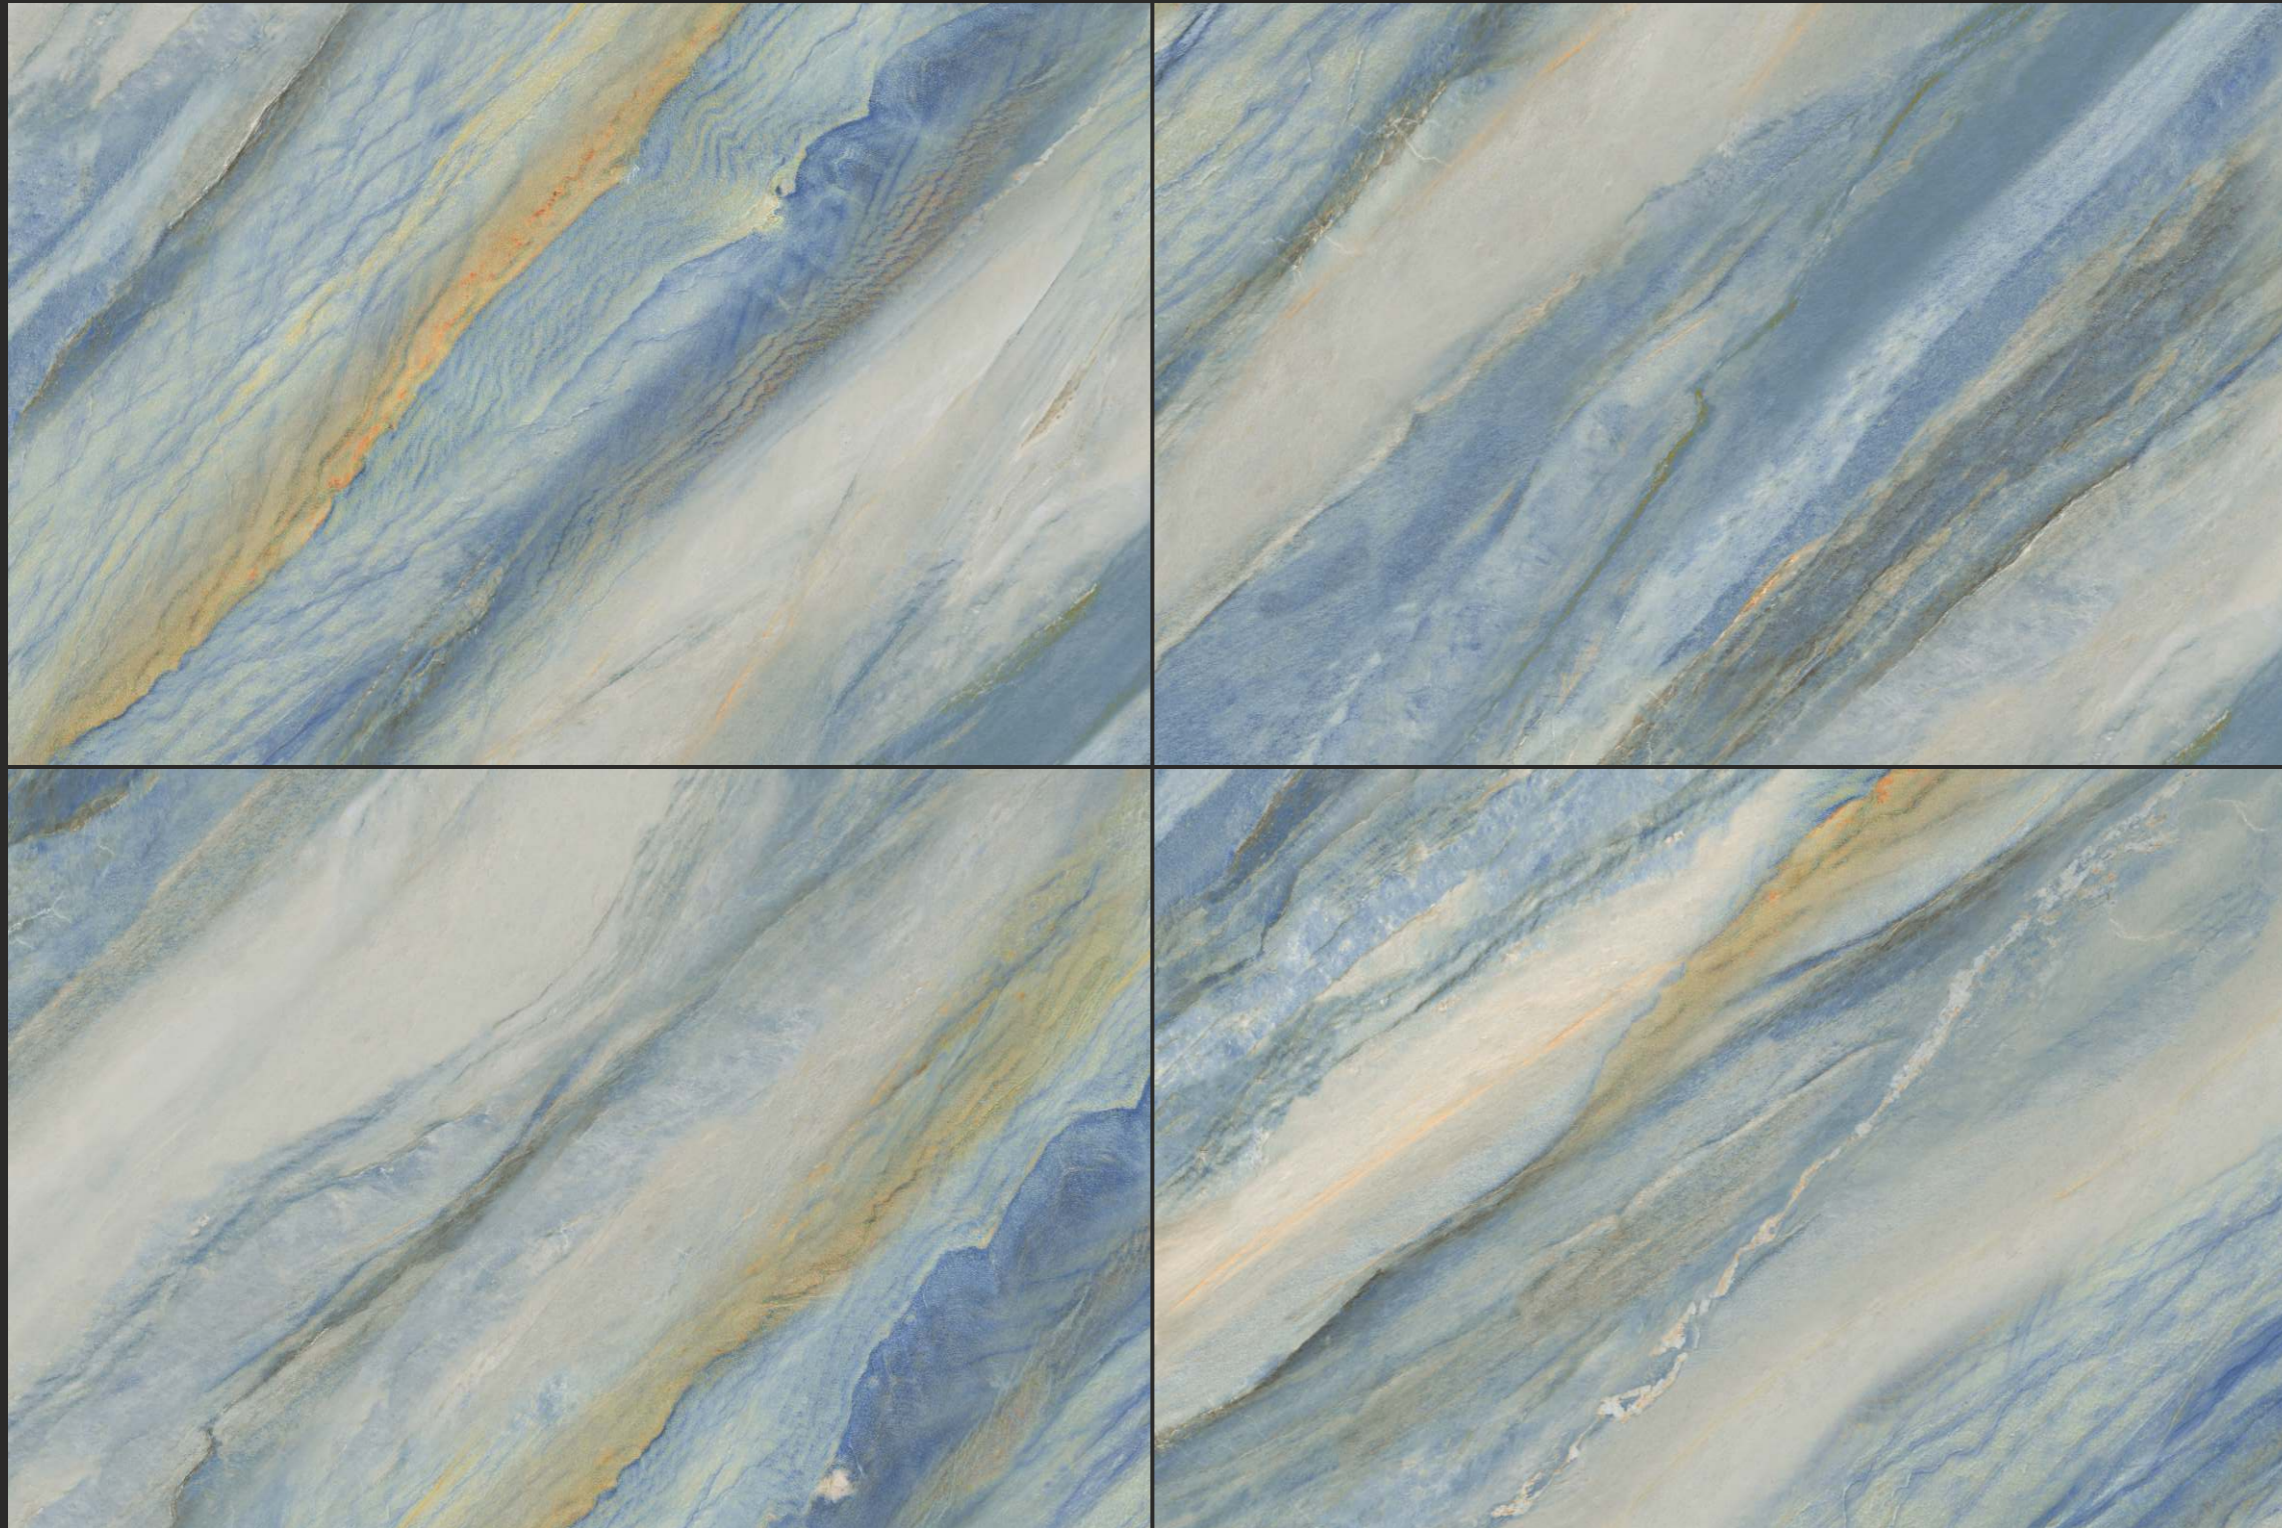

**FAMOUS
BLUE**

FINISH : GLOSSY

SIZE : 800X1200MM

THICKNESS : 9MM

RANDOM : 4