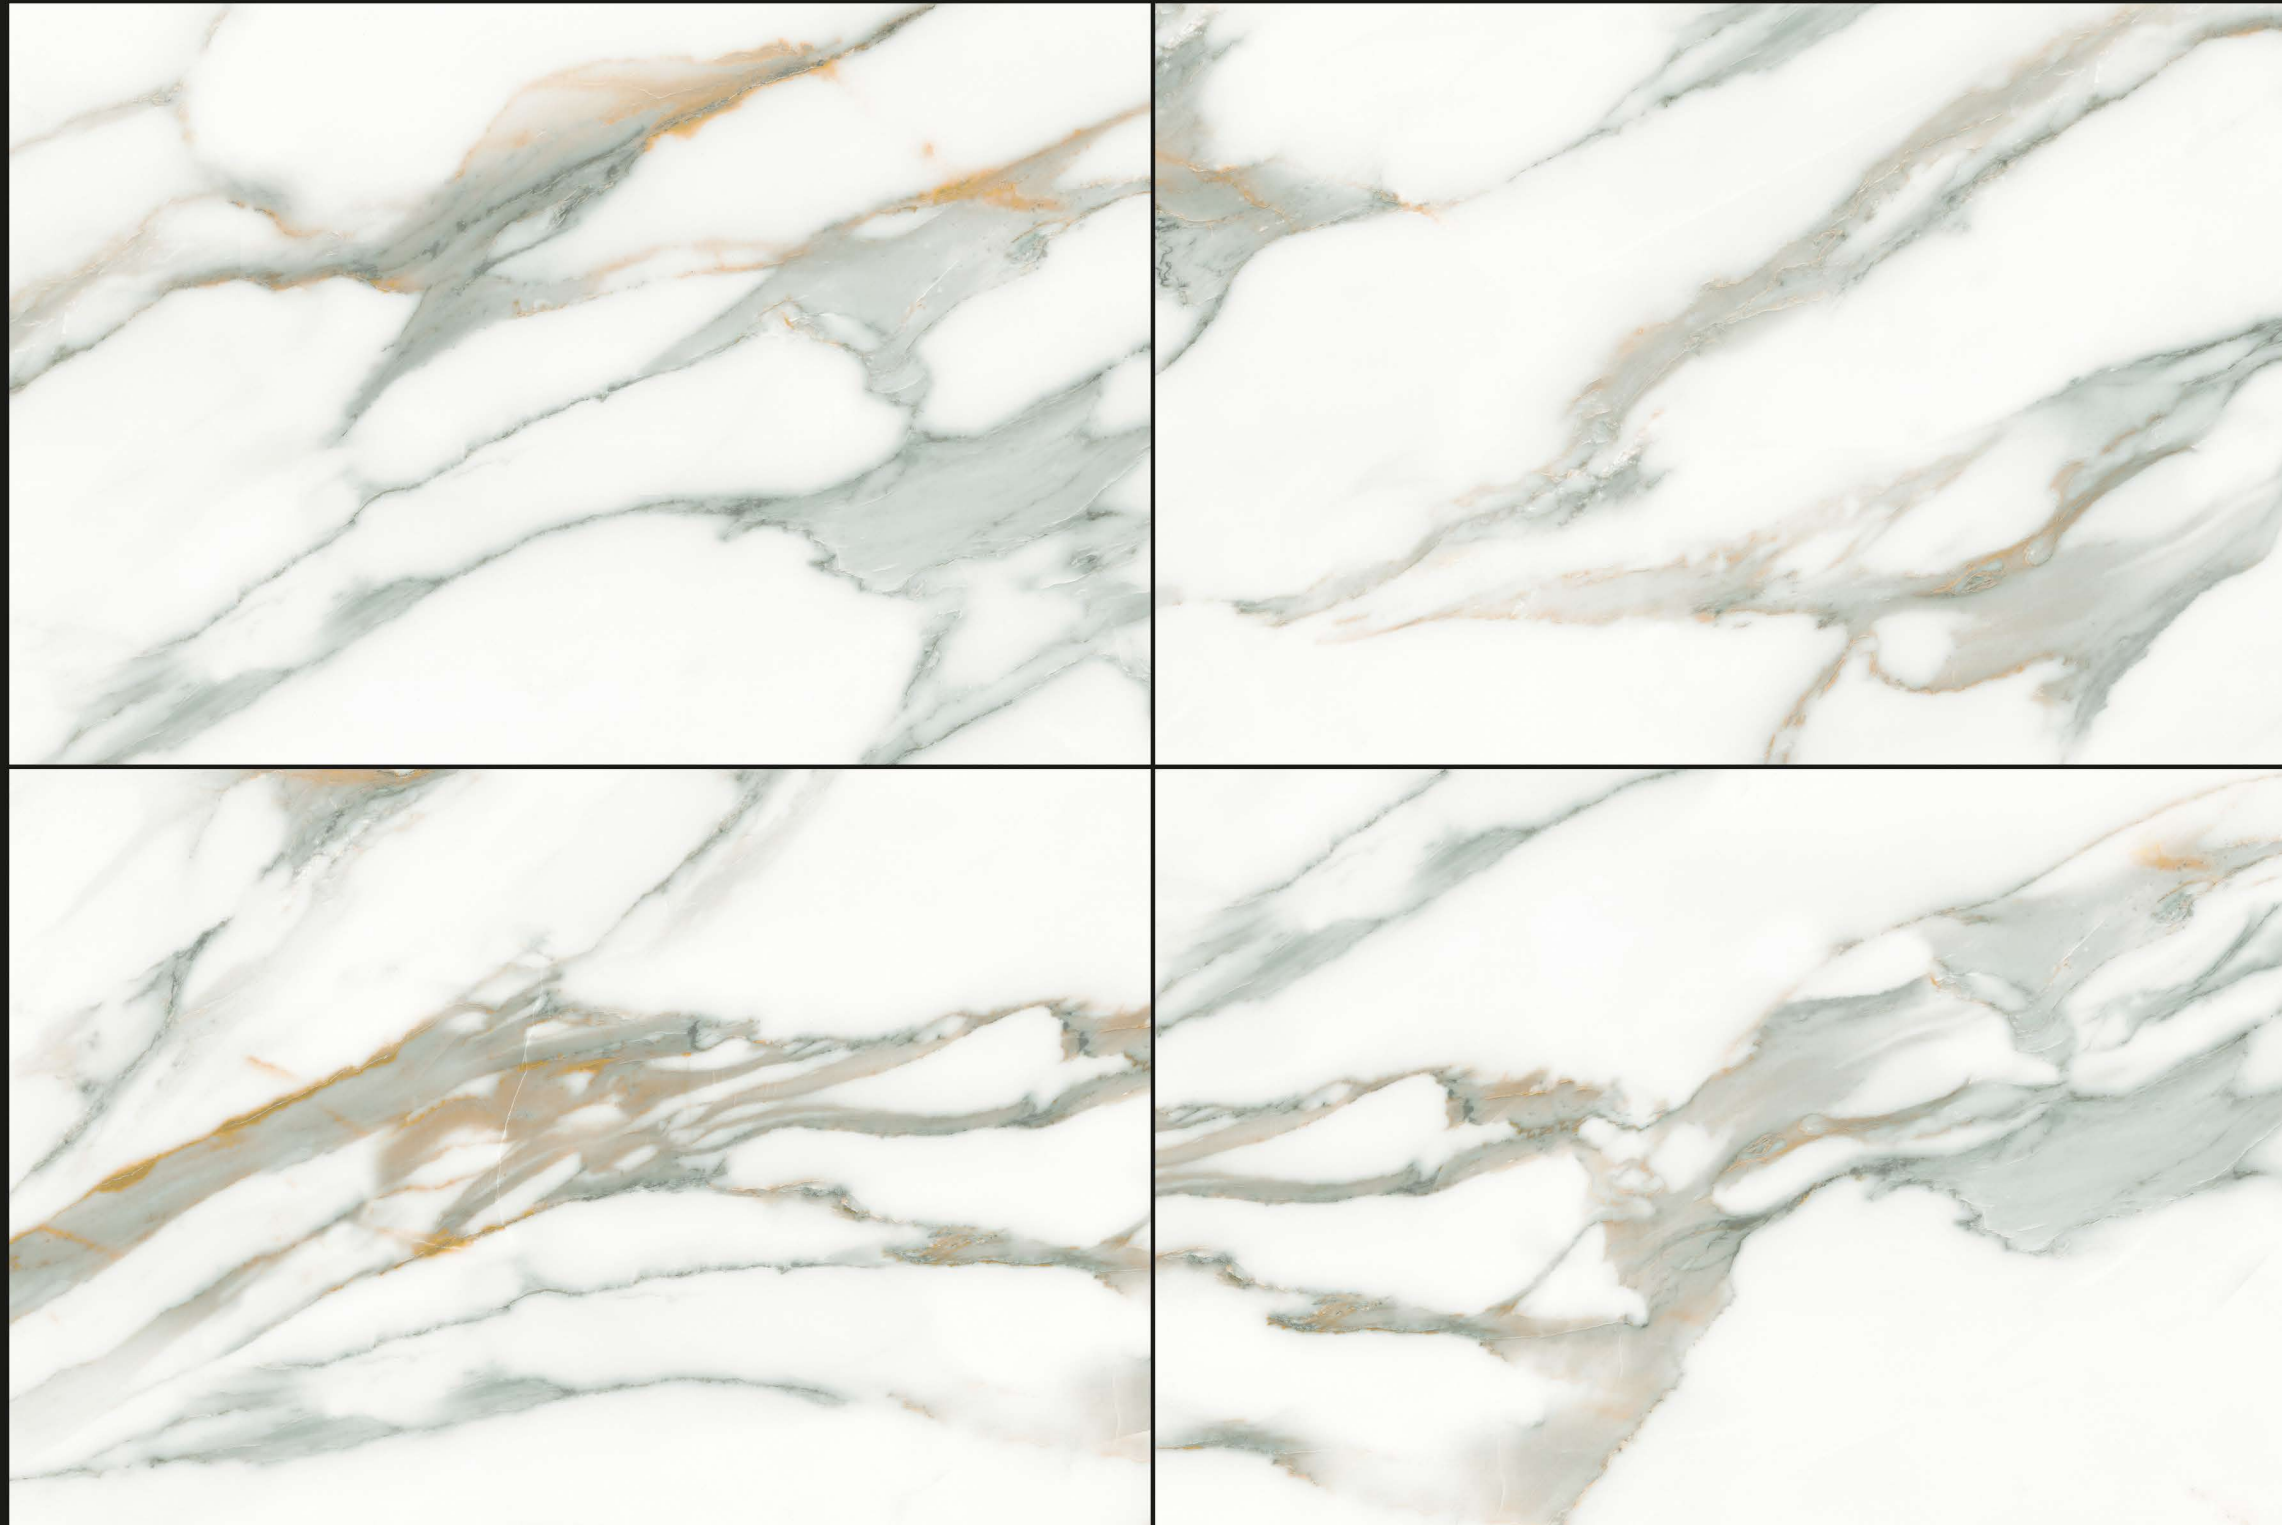

HI GLOSS
COLLECTION

LONIX[®]
ARTISTIC MARMOREUS

CALACATTA
RENOIR

FINISH : HI GLOSSY

SIZE : 800X1200MM

THICKNESS : 9MM

RANDOM : 4

HI GLOSS
COLLECTION