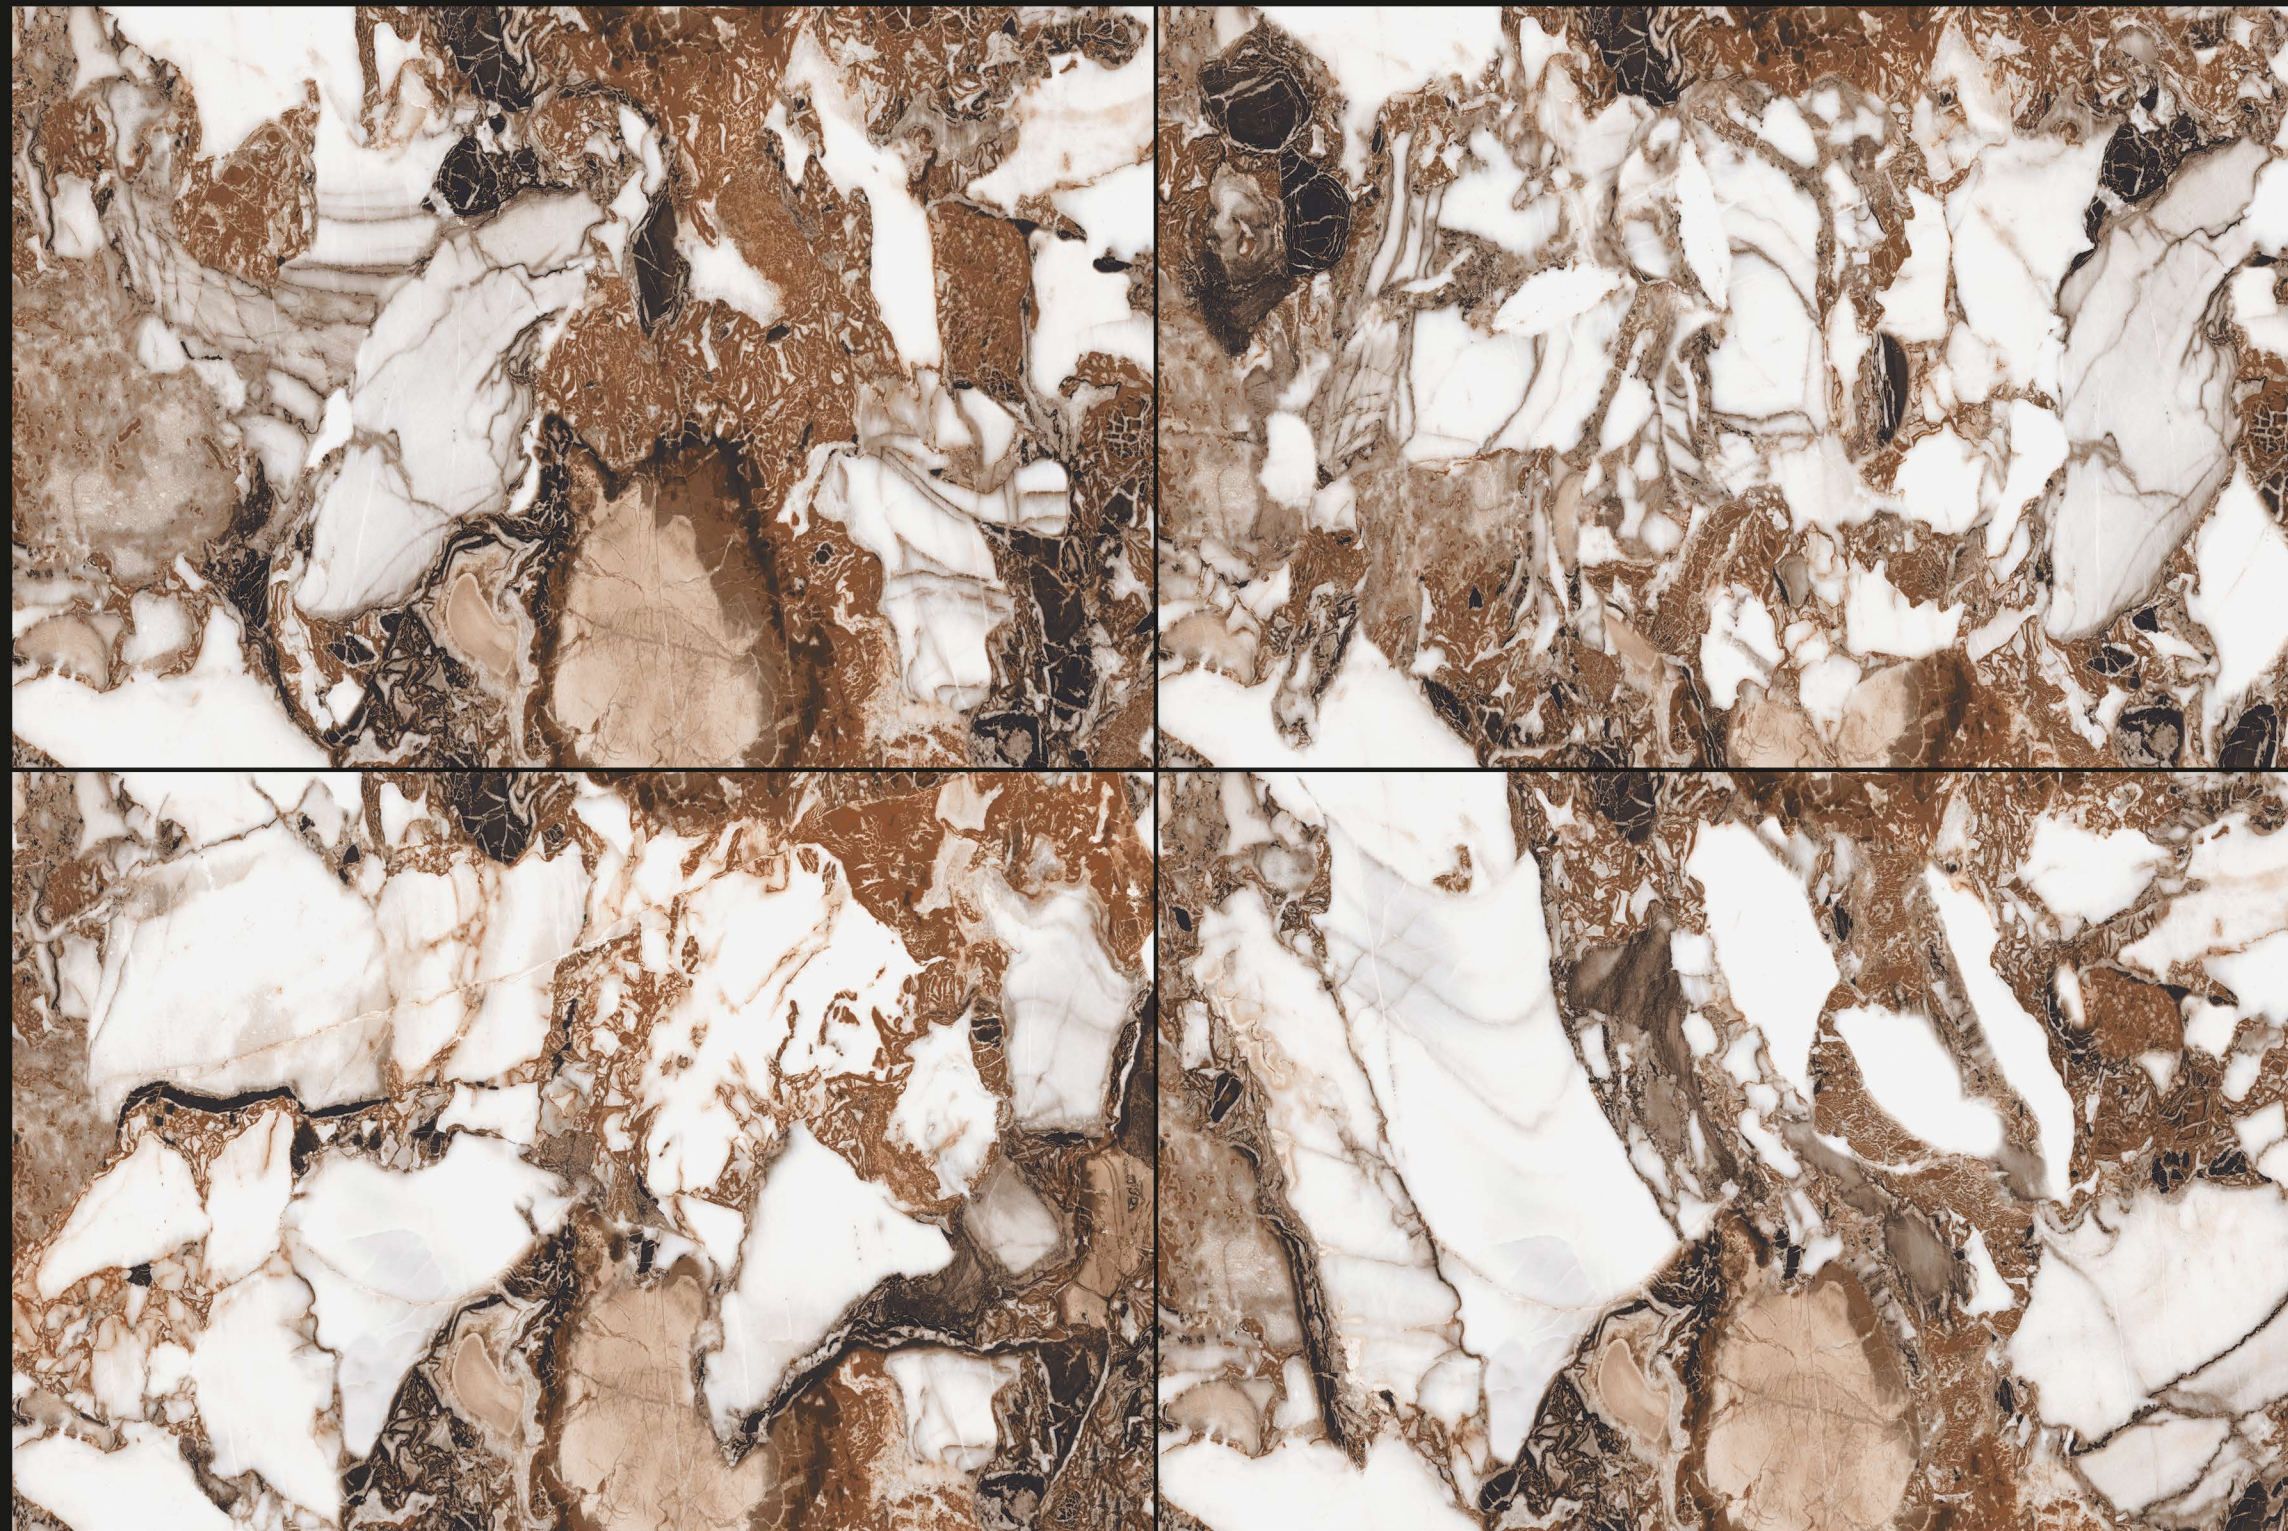

HI GLOSS
COLLECTION

LONIX®
ARTISTIC MARMOREUS

TEXAS
BROWN

FINISH : HI GLOSSY

SIZE : 800X1200MM

THICKNESS : 9MM

RANDOM : 4