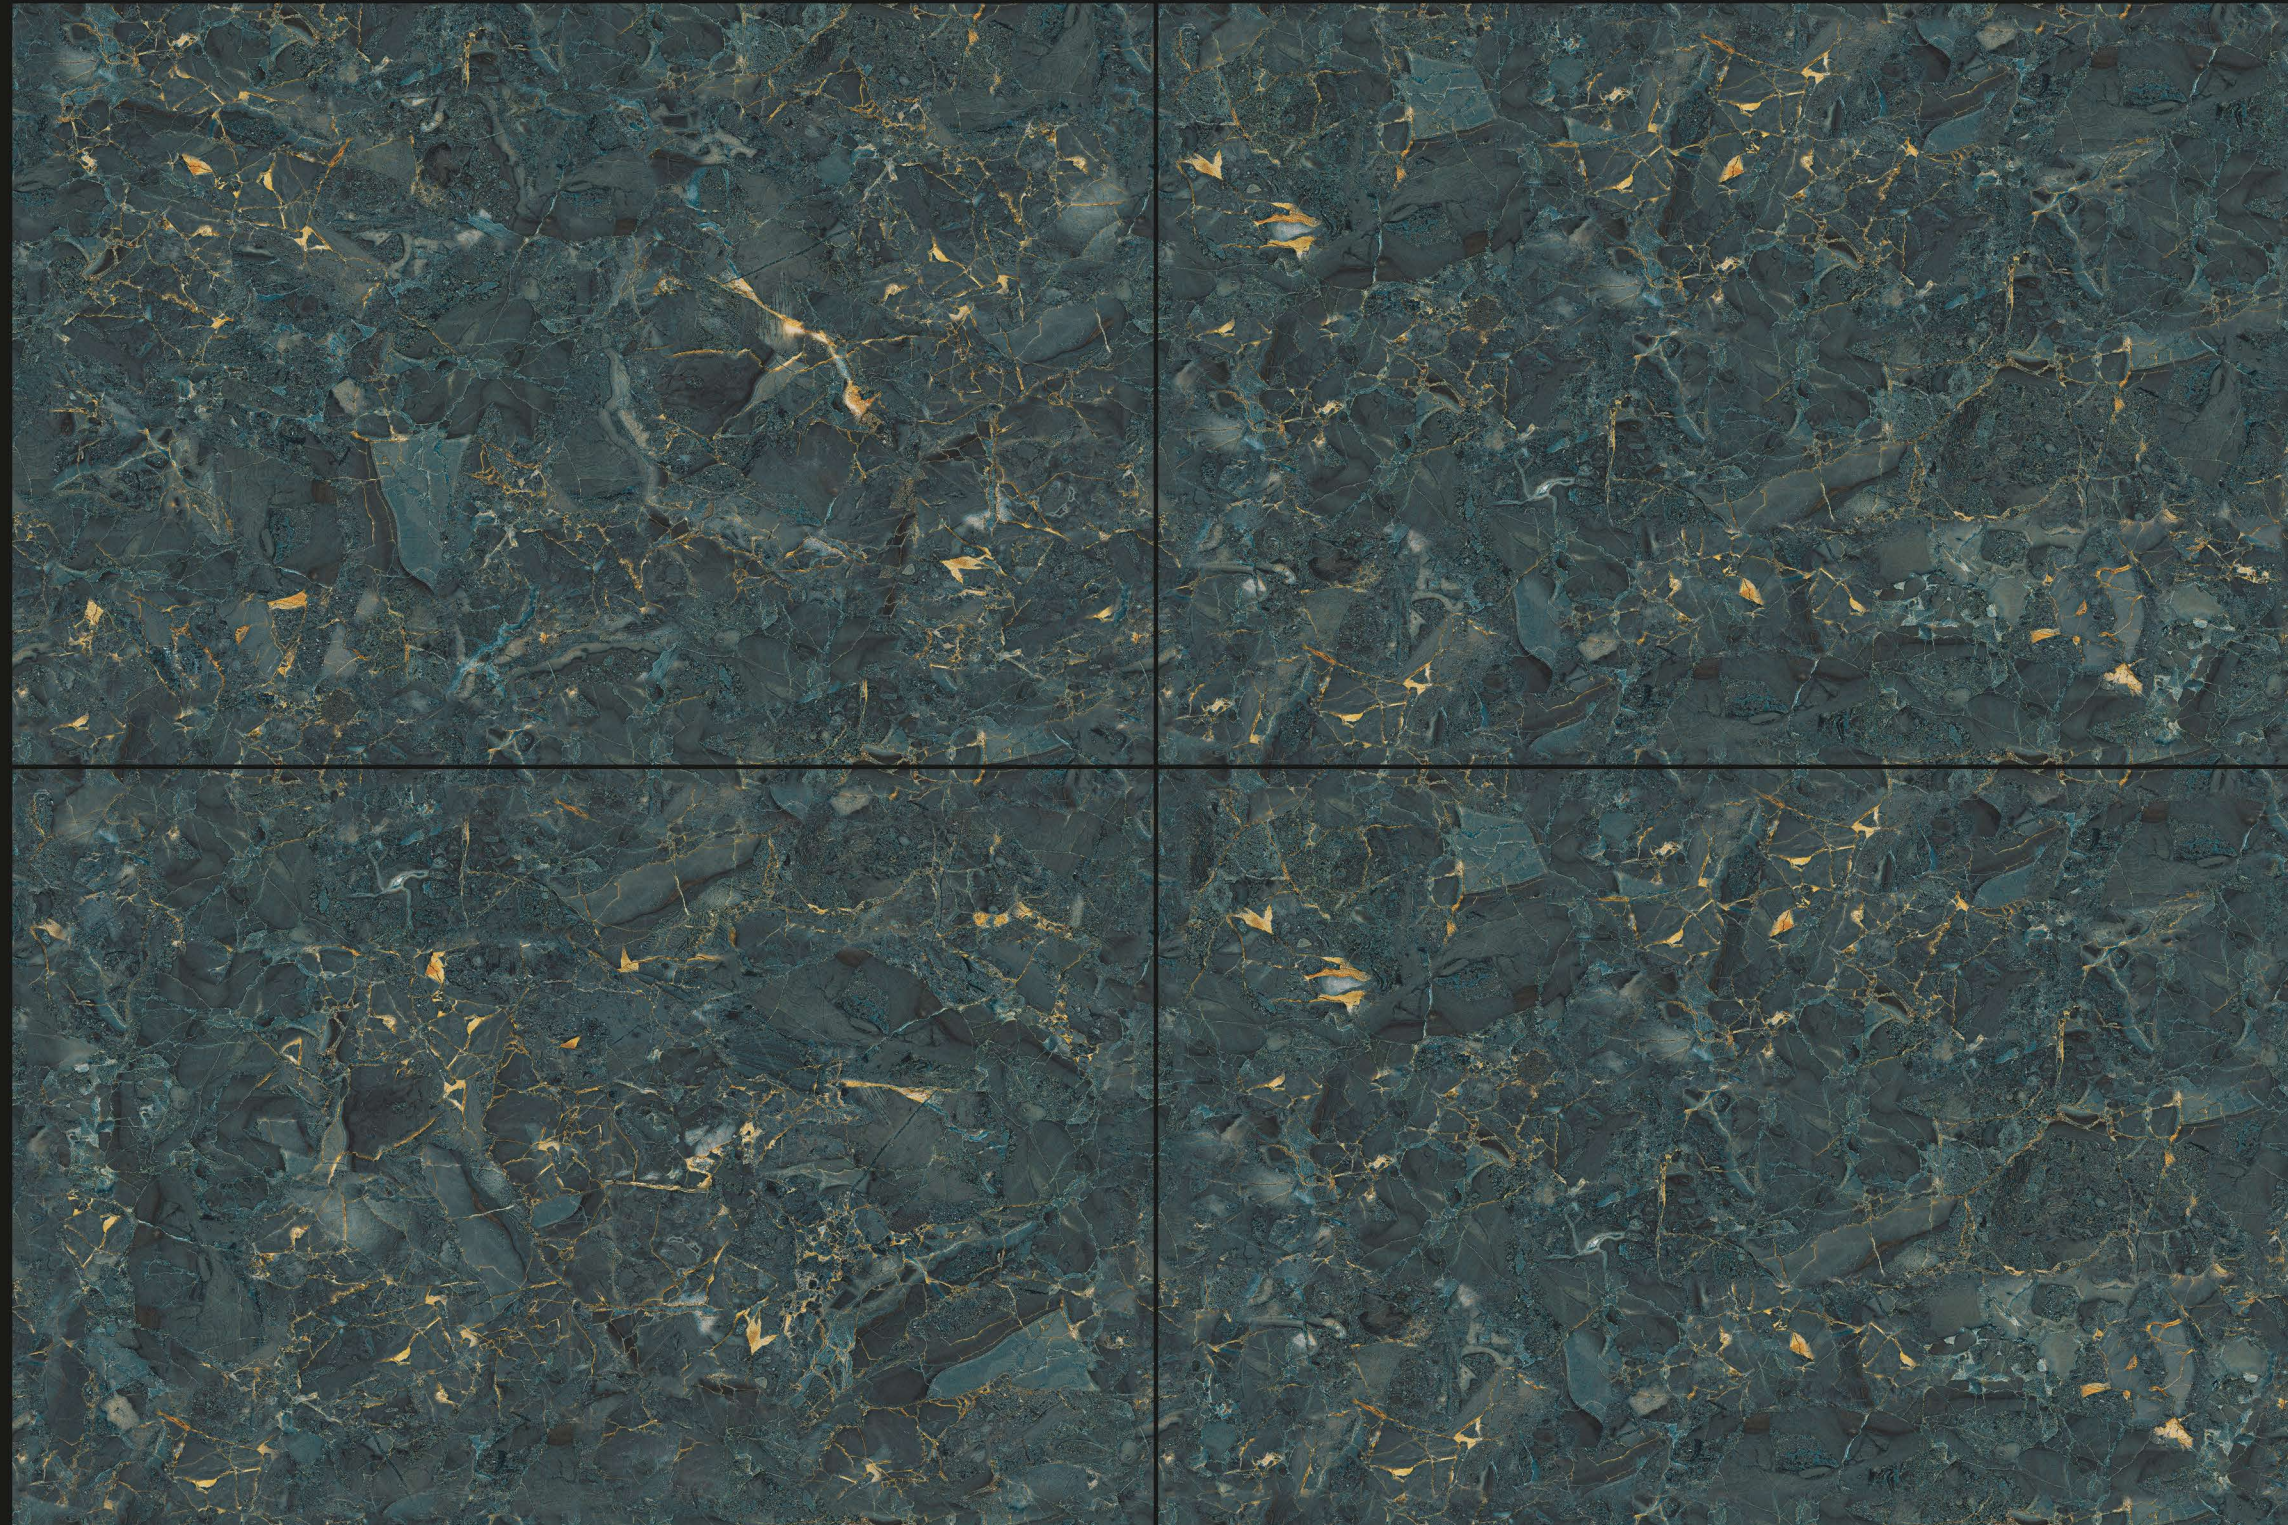

HI GLOSS
COLLECTION

LONIX®
ARTISTIC MARMOREUS

EL_NAIROBI
GREEN

FINISH : HI GLOSSY

SIZE : 800X1200MM

THICKNESS : 9MM

RANDOM : 4