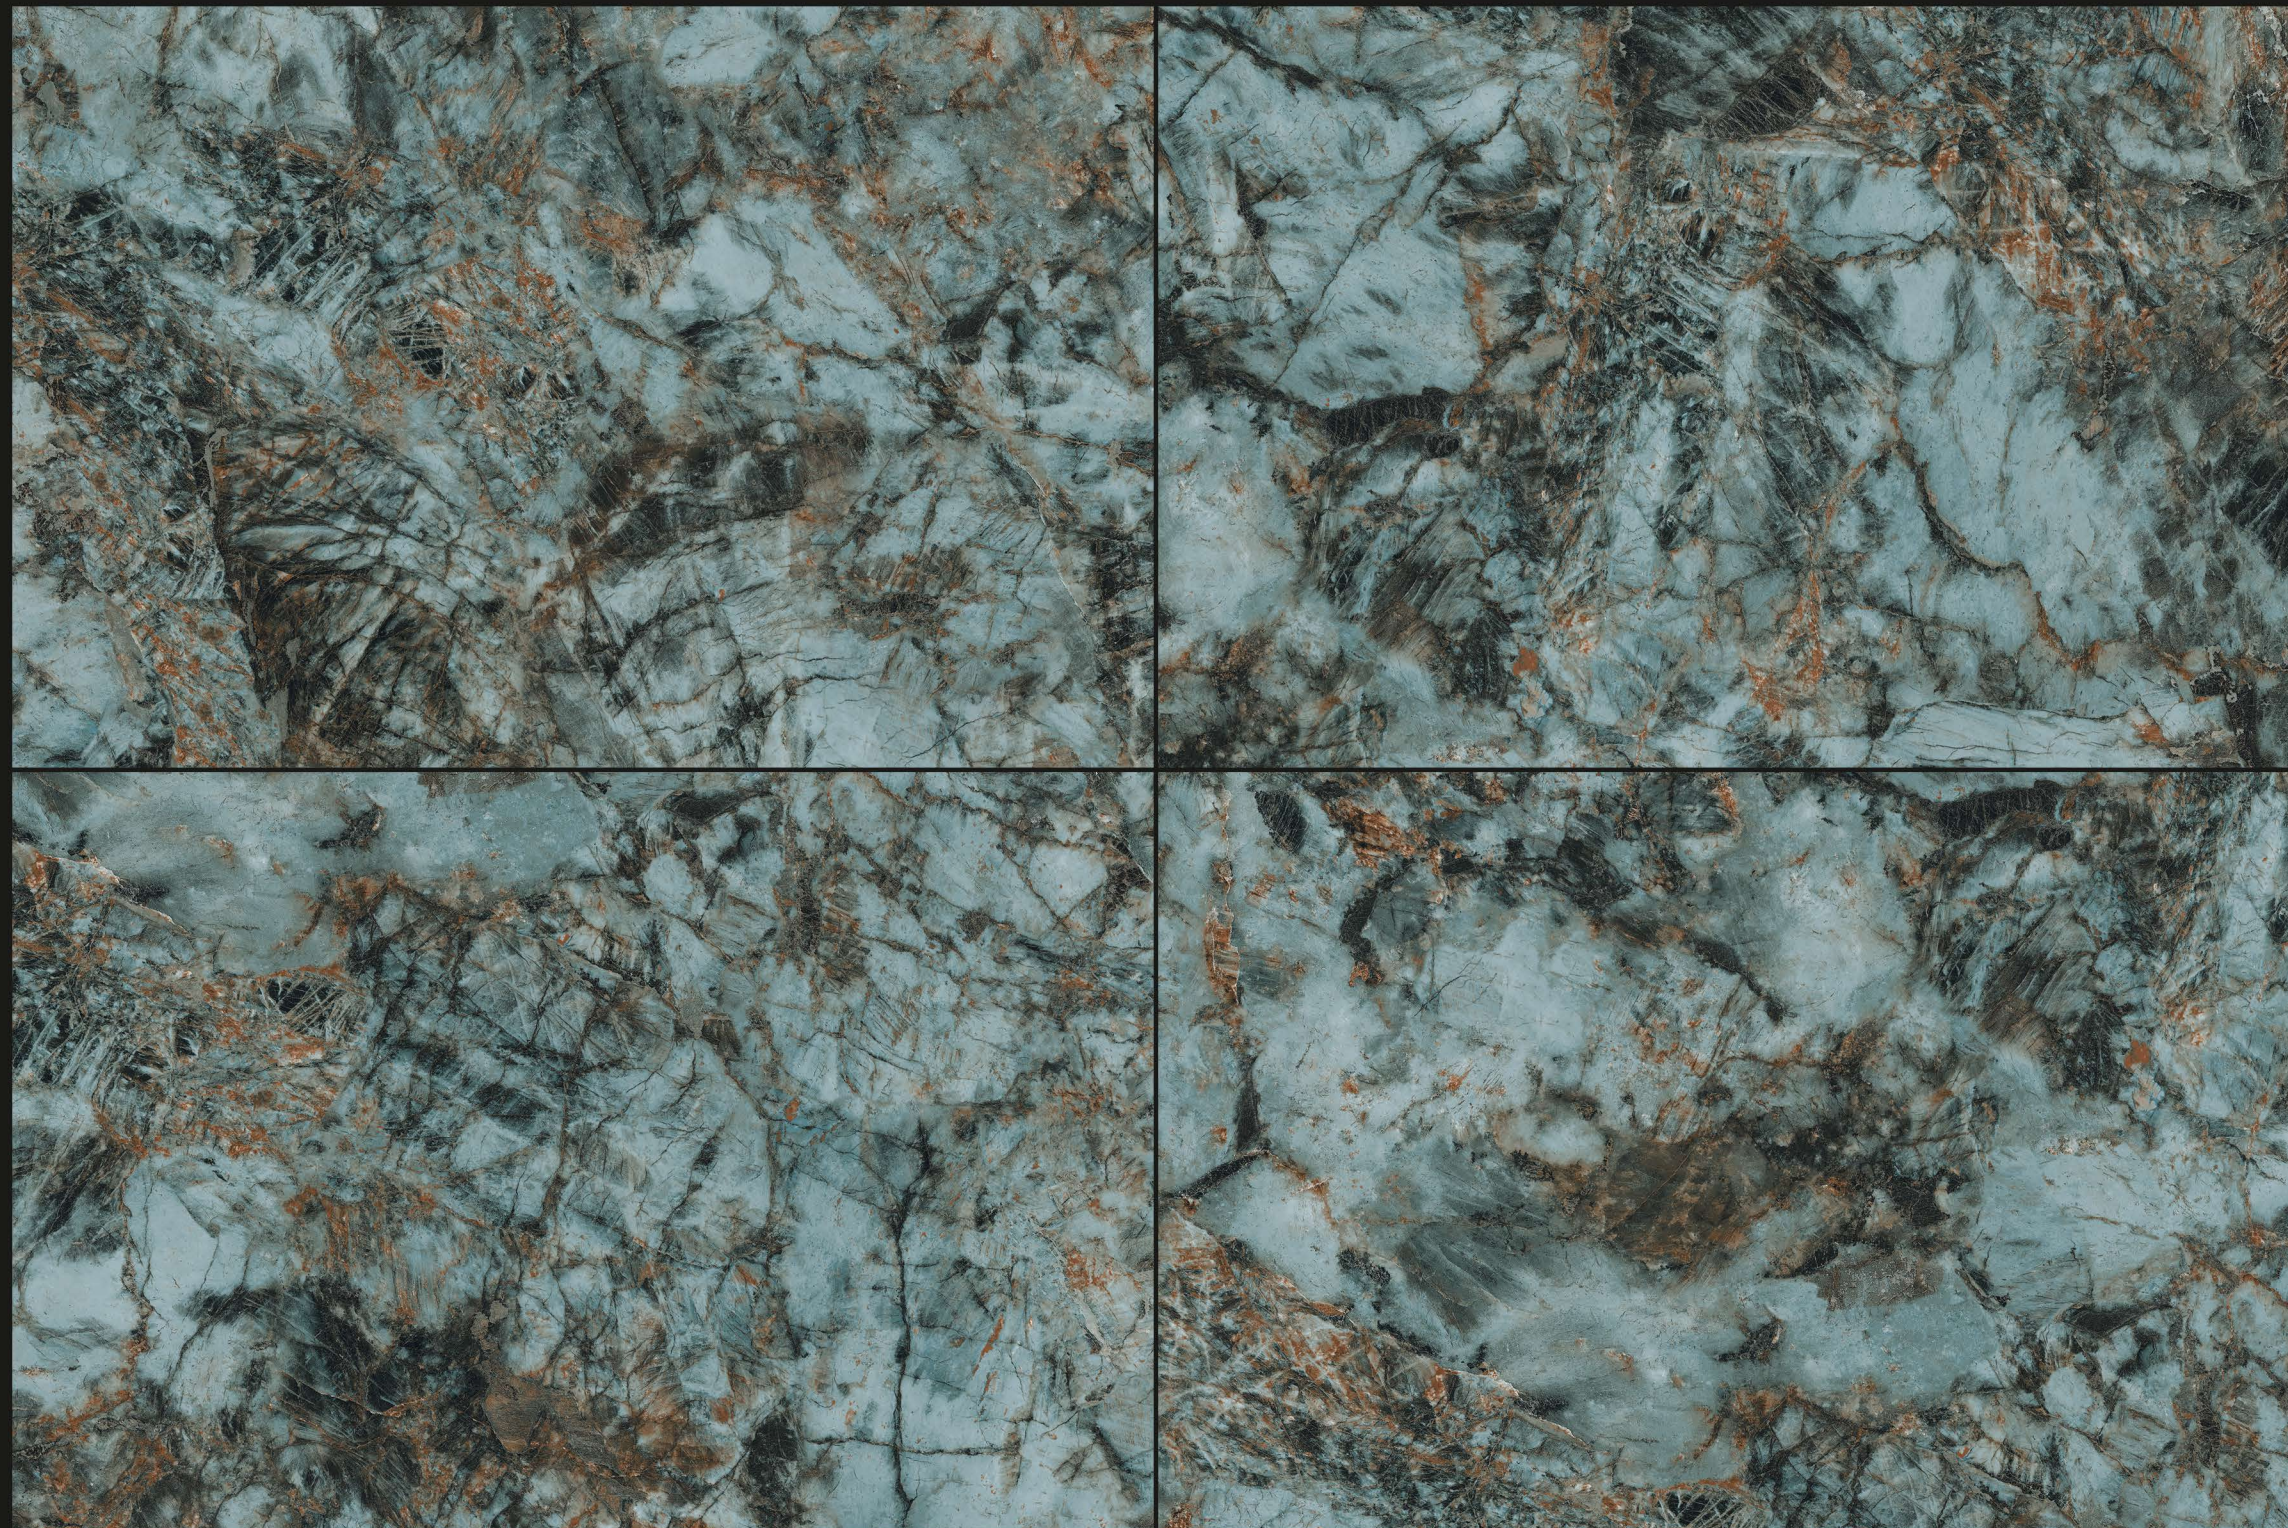

HI GLOSS
COLLECTION

LONIX®
ARTISTIC MARMOREUS

STONY
AQUA

FINISH : HI GLOSSY

SIZE : 800X1200MM

THICKNESS : 9MM

RANDOM : 4