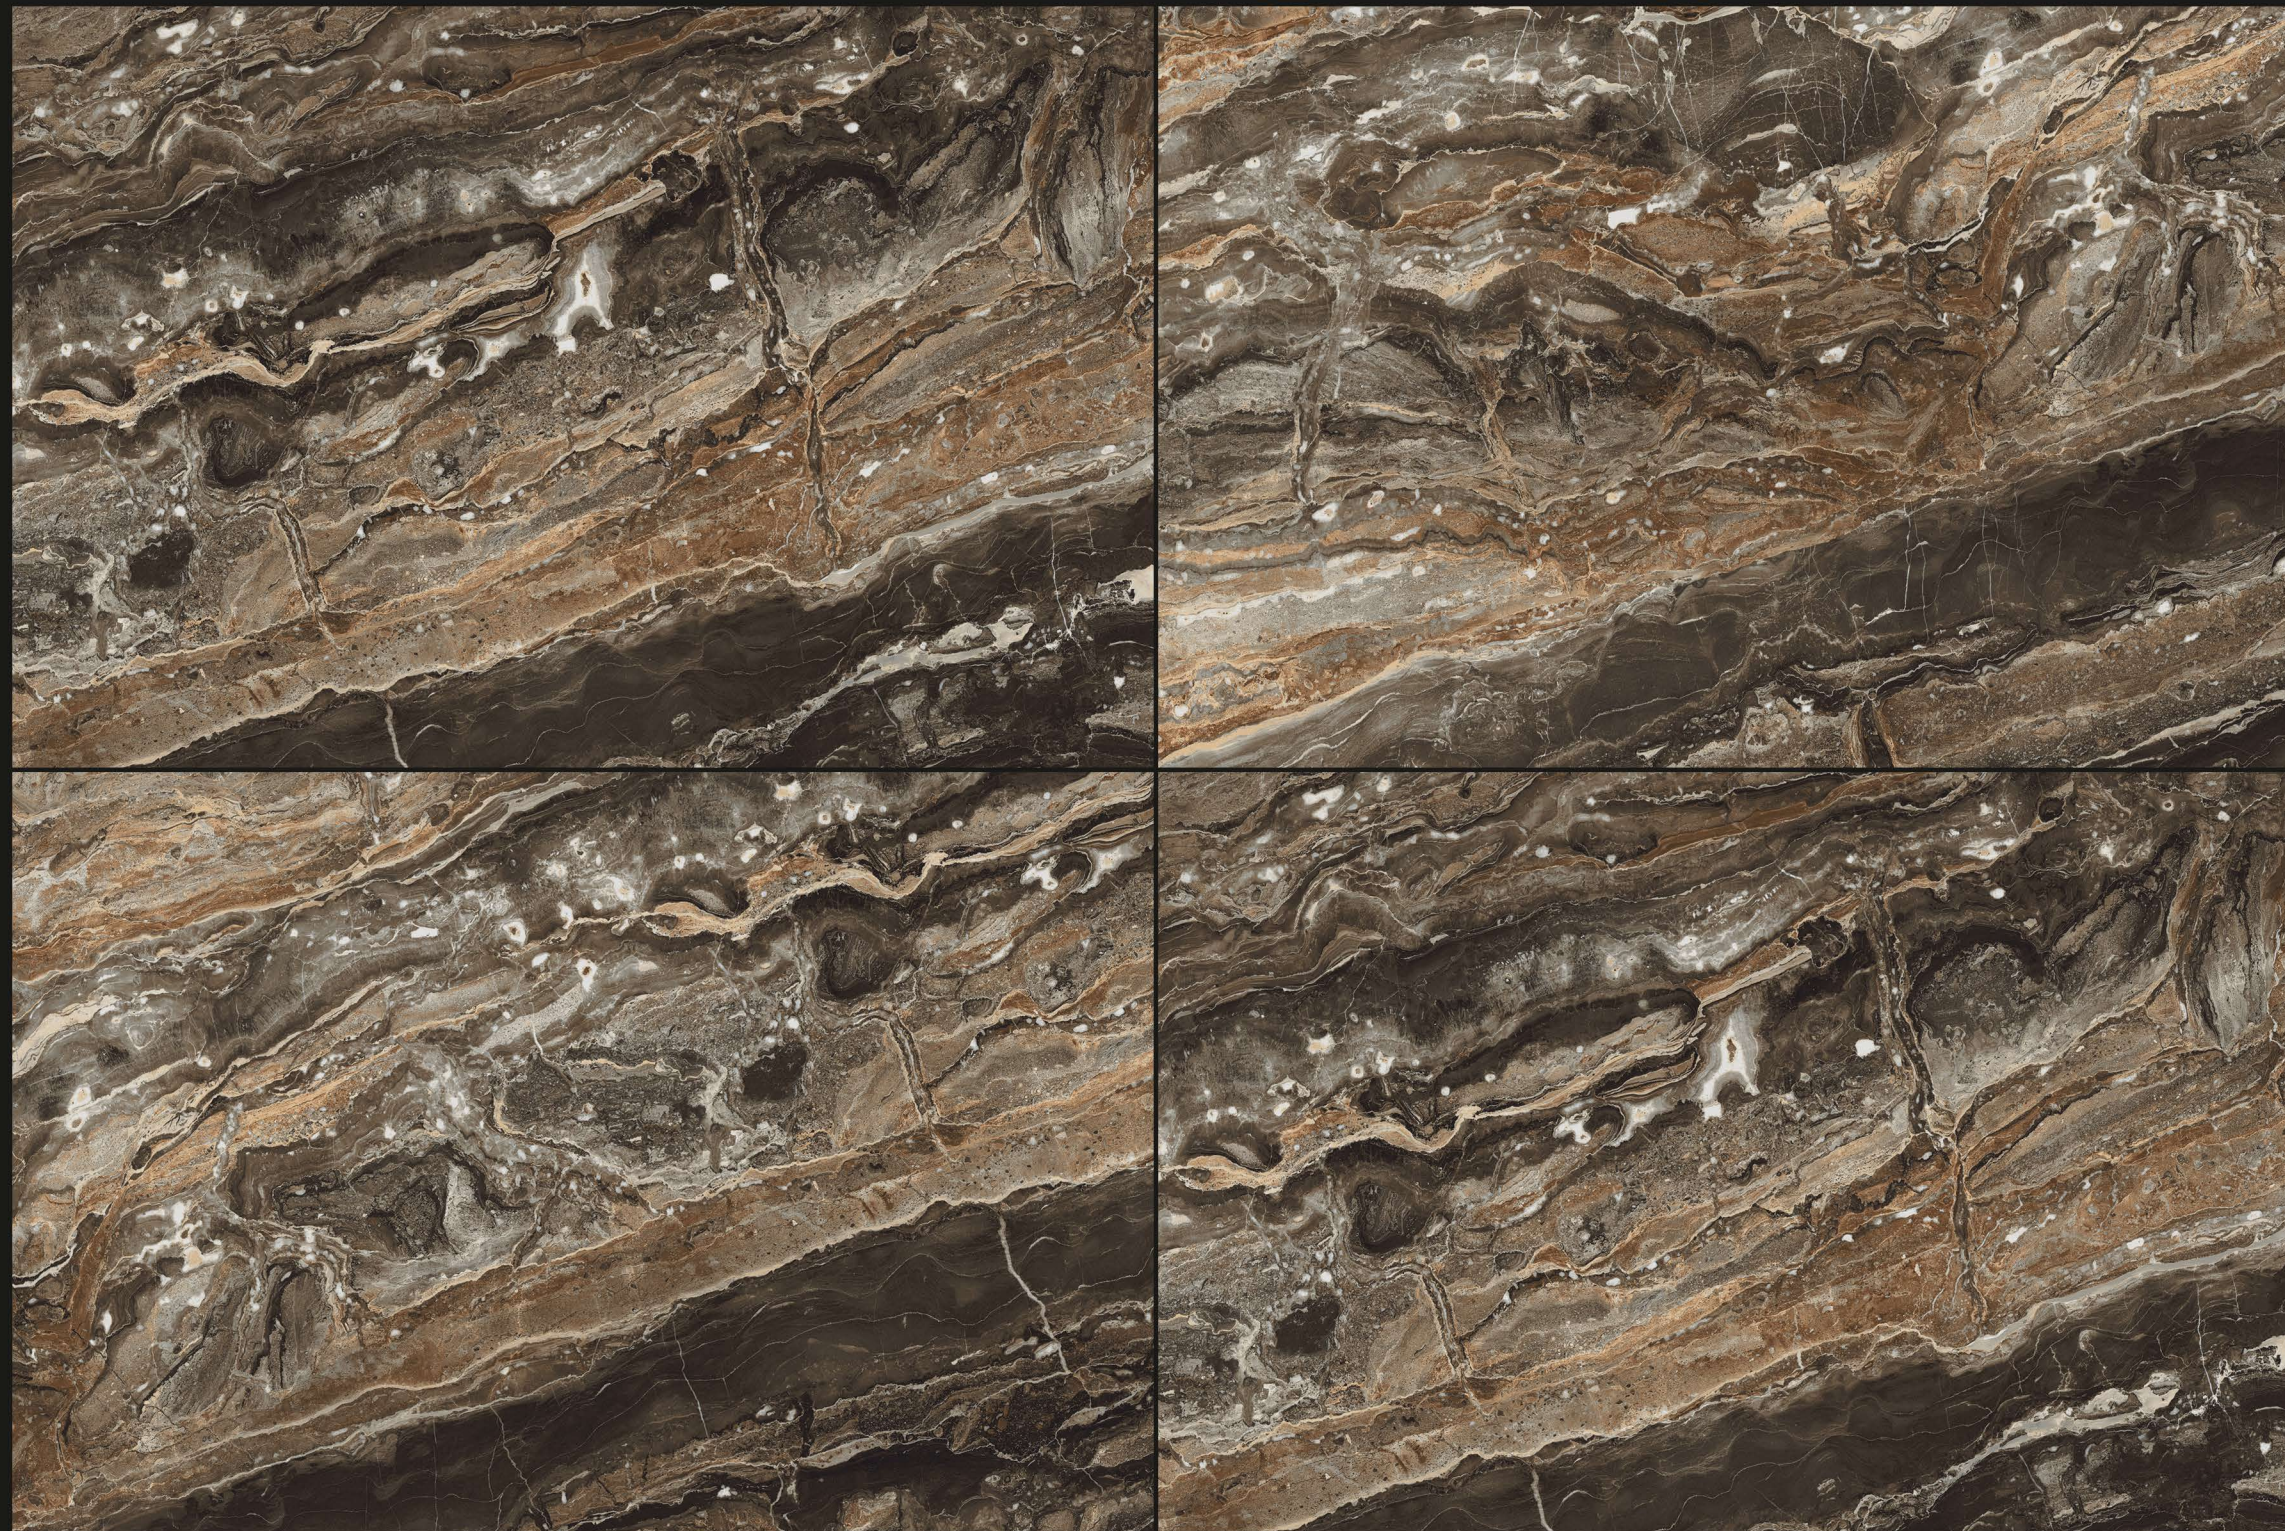

LONIX[®]
ARTISTIC MARMOREUS

MOSEC
BROWN

FINISH : HI GLOSSY

SIZE : 800X1200MM

THICKNESS : 9MM

RANDOM : 3

HI GLOSS
COLLECTION

LONIX[®]
ARTISTIC MARMOREUS