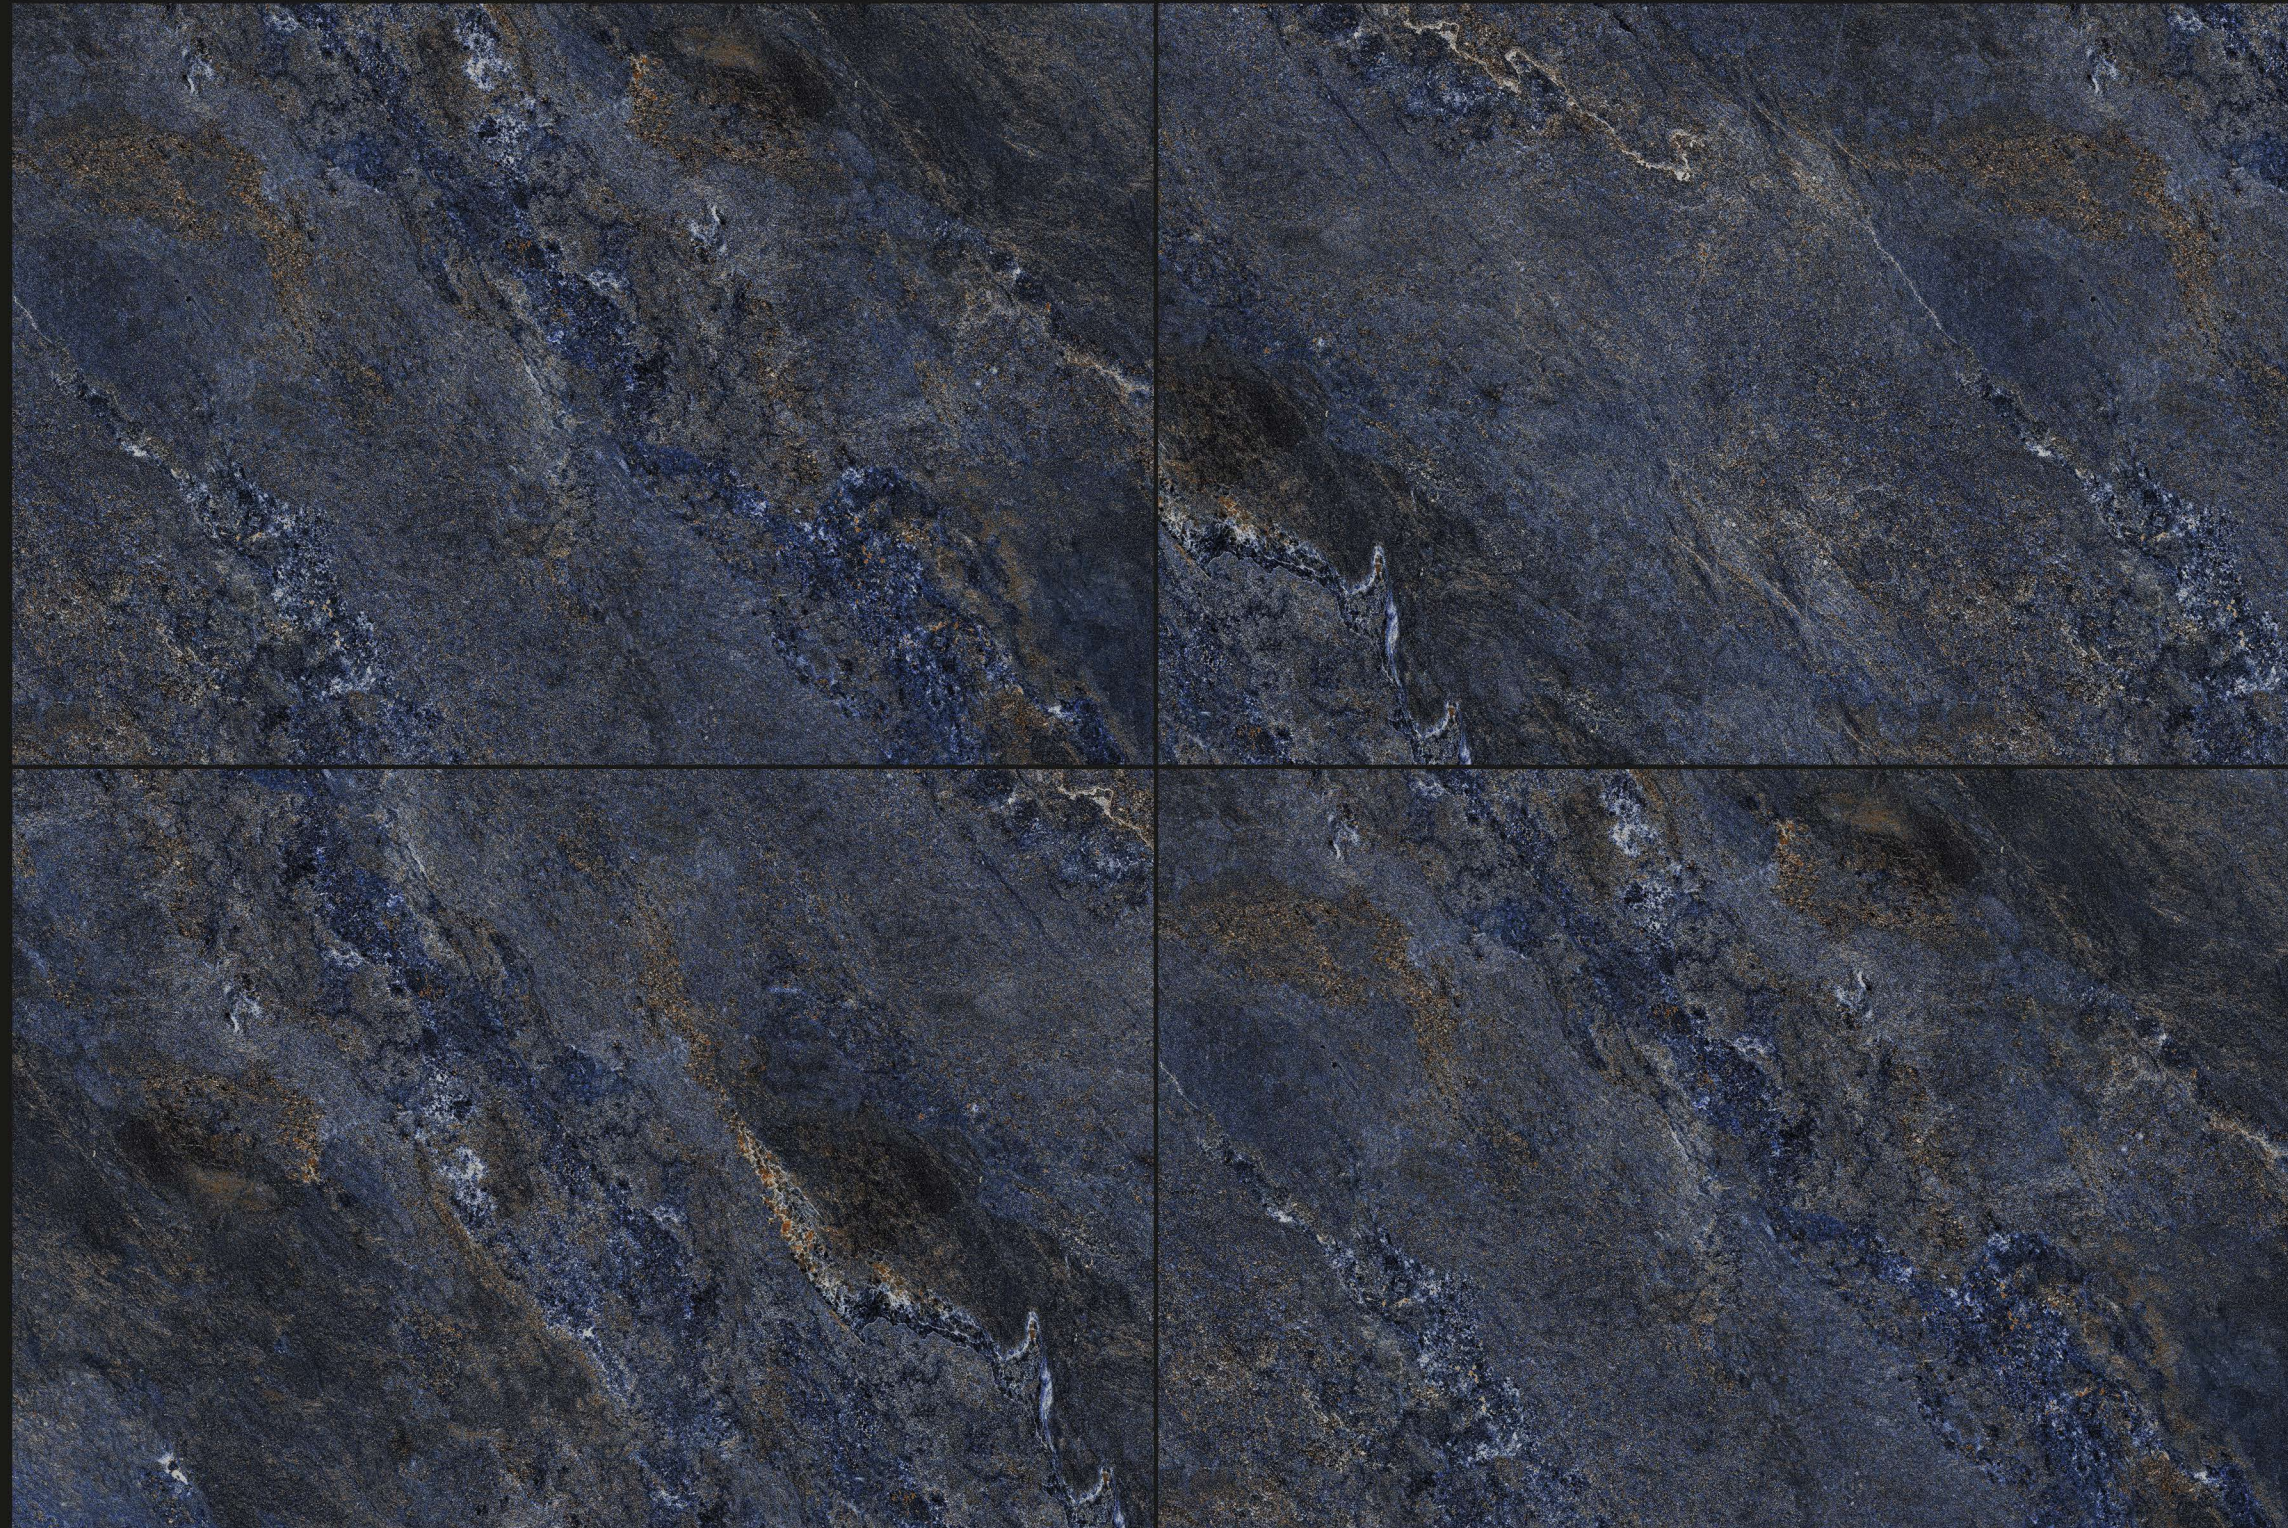

HI GLOSS
COLLECTION

LONIX®
ARTISTIC MARMOREUS

GALAXY
BLUE

FINISH : HI GLOSSY

SIZE : 800X1200MM

THICKNESS : 9MM

RANDOM : 3