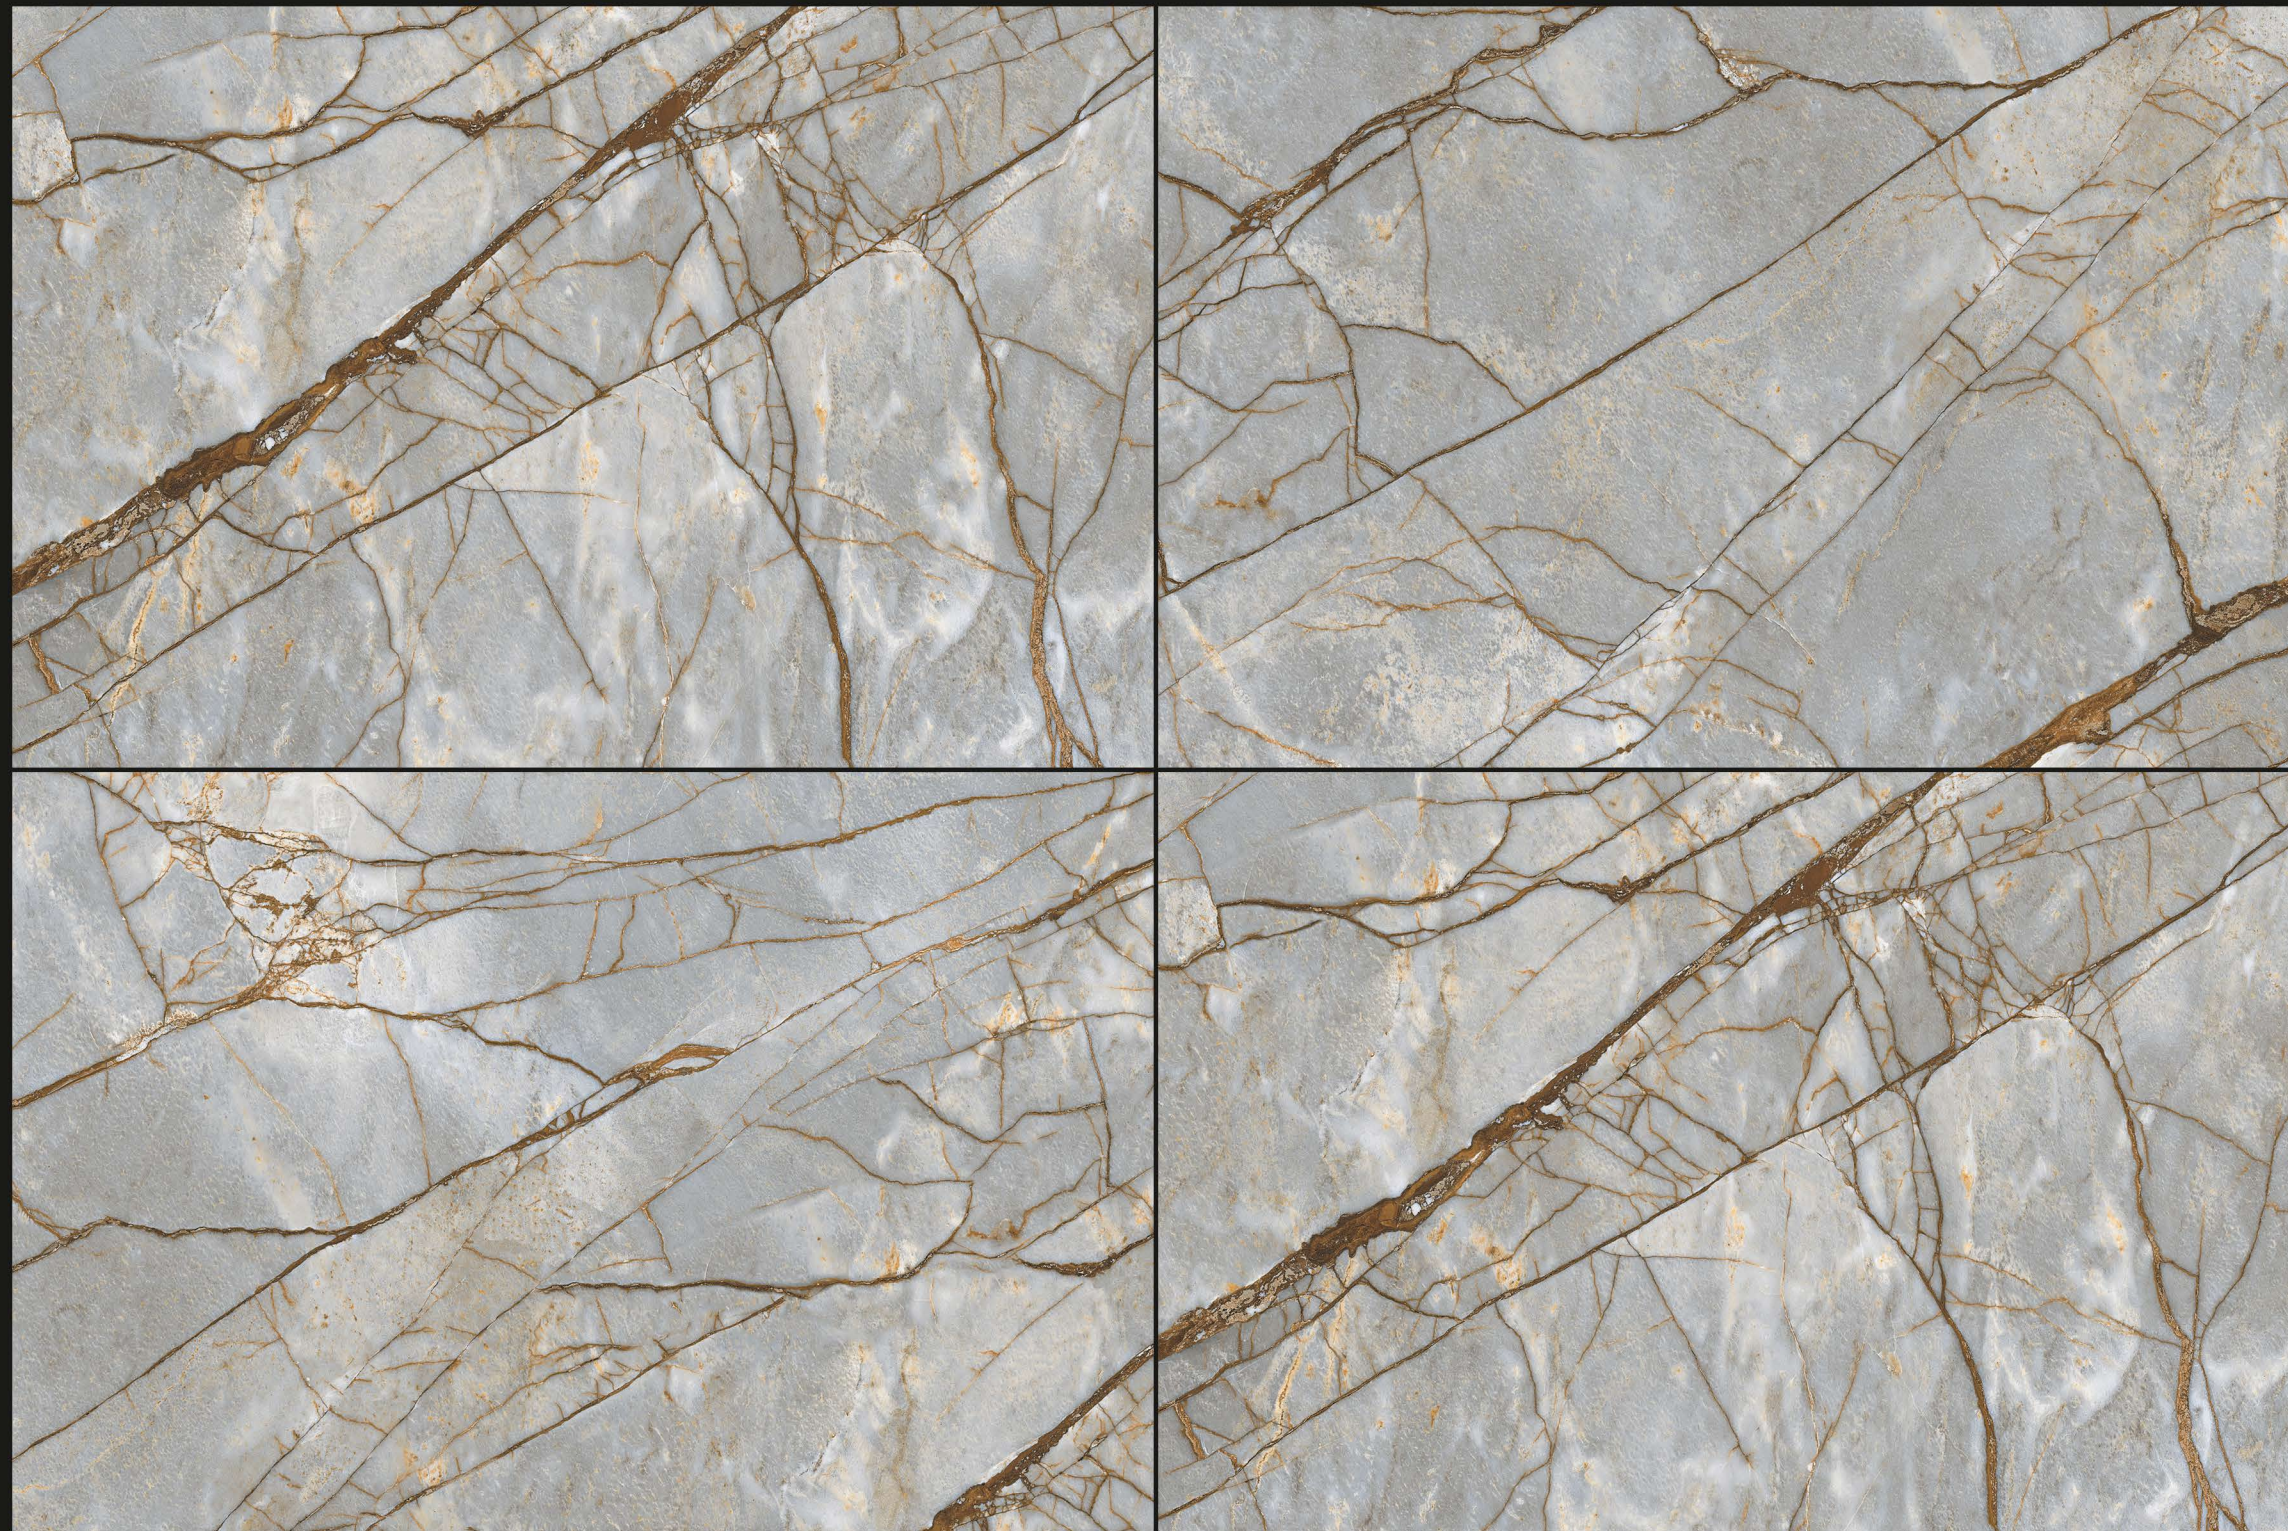

LONIX[®]
ARTISTIC MARMOREUS

GALACTICO

FINISH : HI GLOSSY

SIZE : 800X1200MM

THICKNESS : 9MM

RANDOM : 3

HI GLOSS
COLLECTION

LONIX[®]
ARTISTIC MARMOREUS