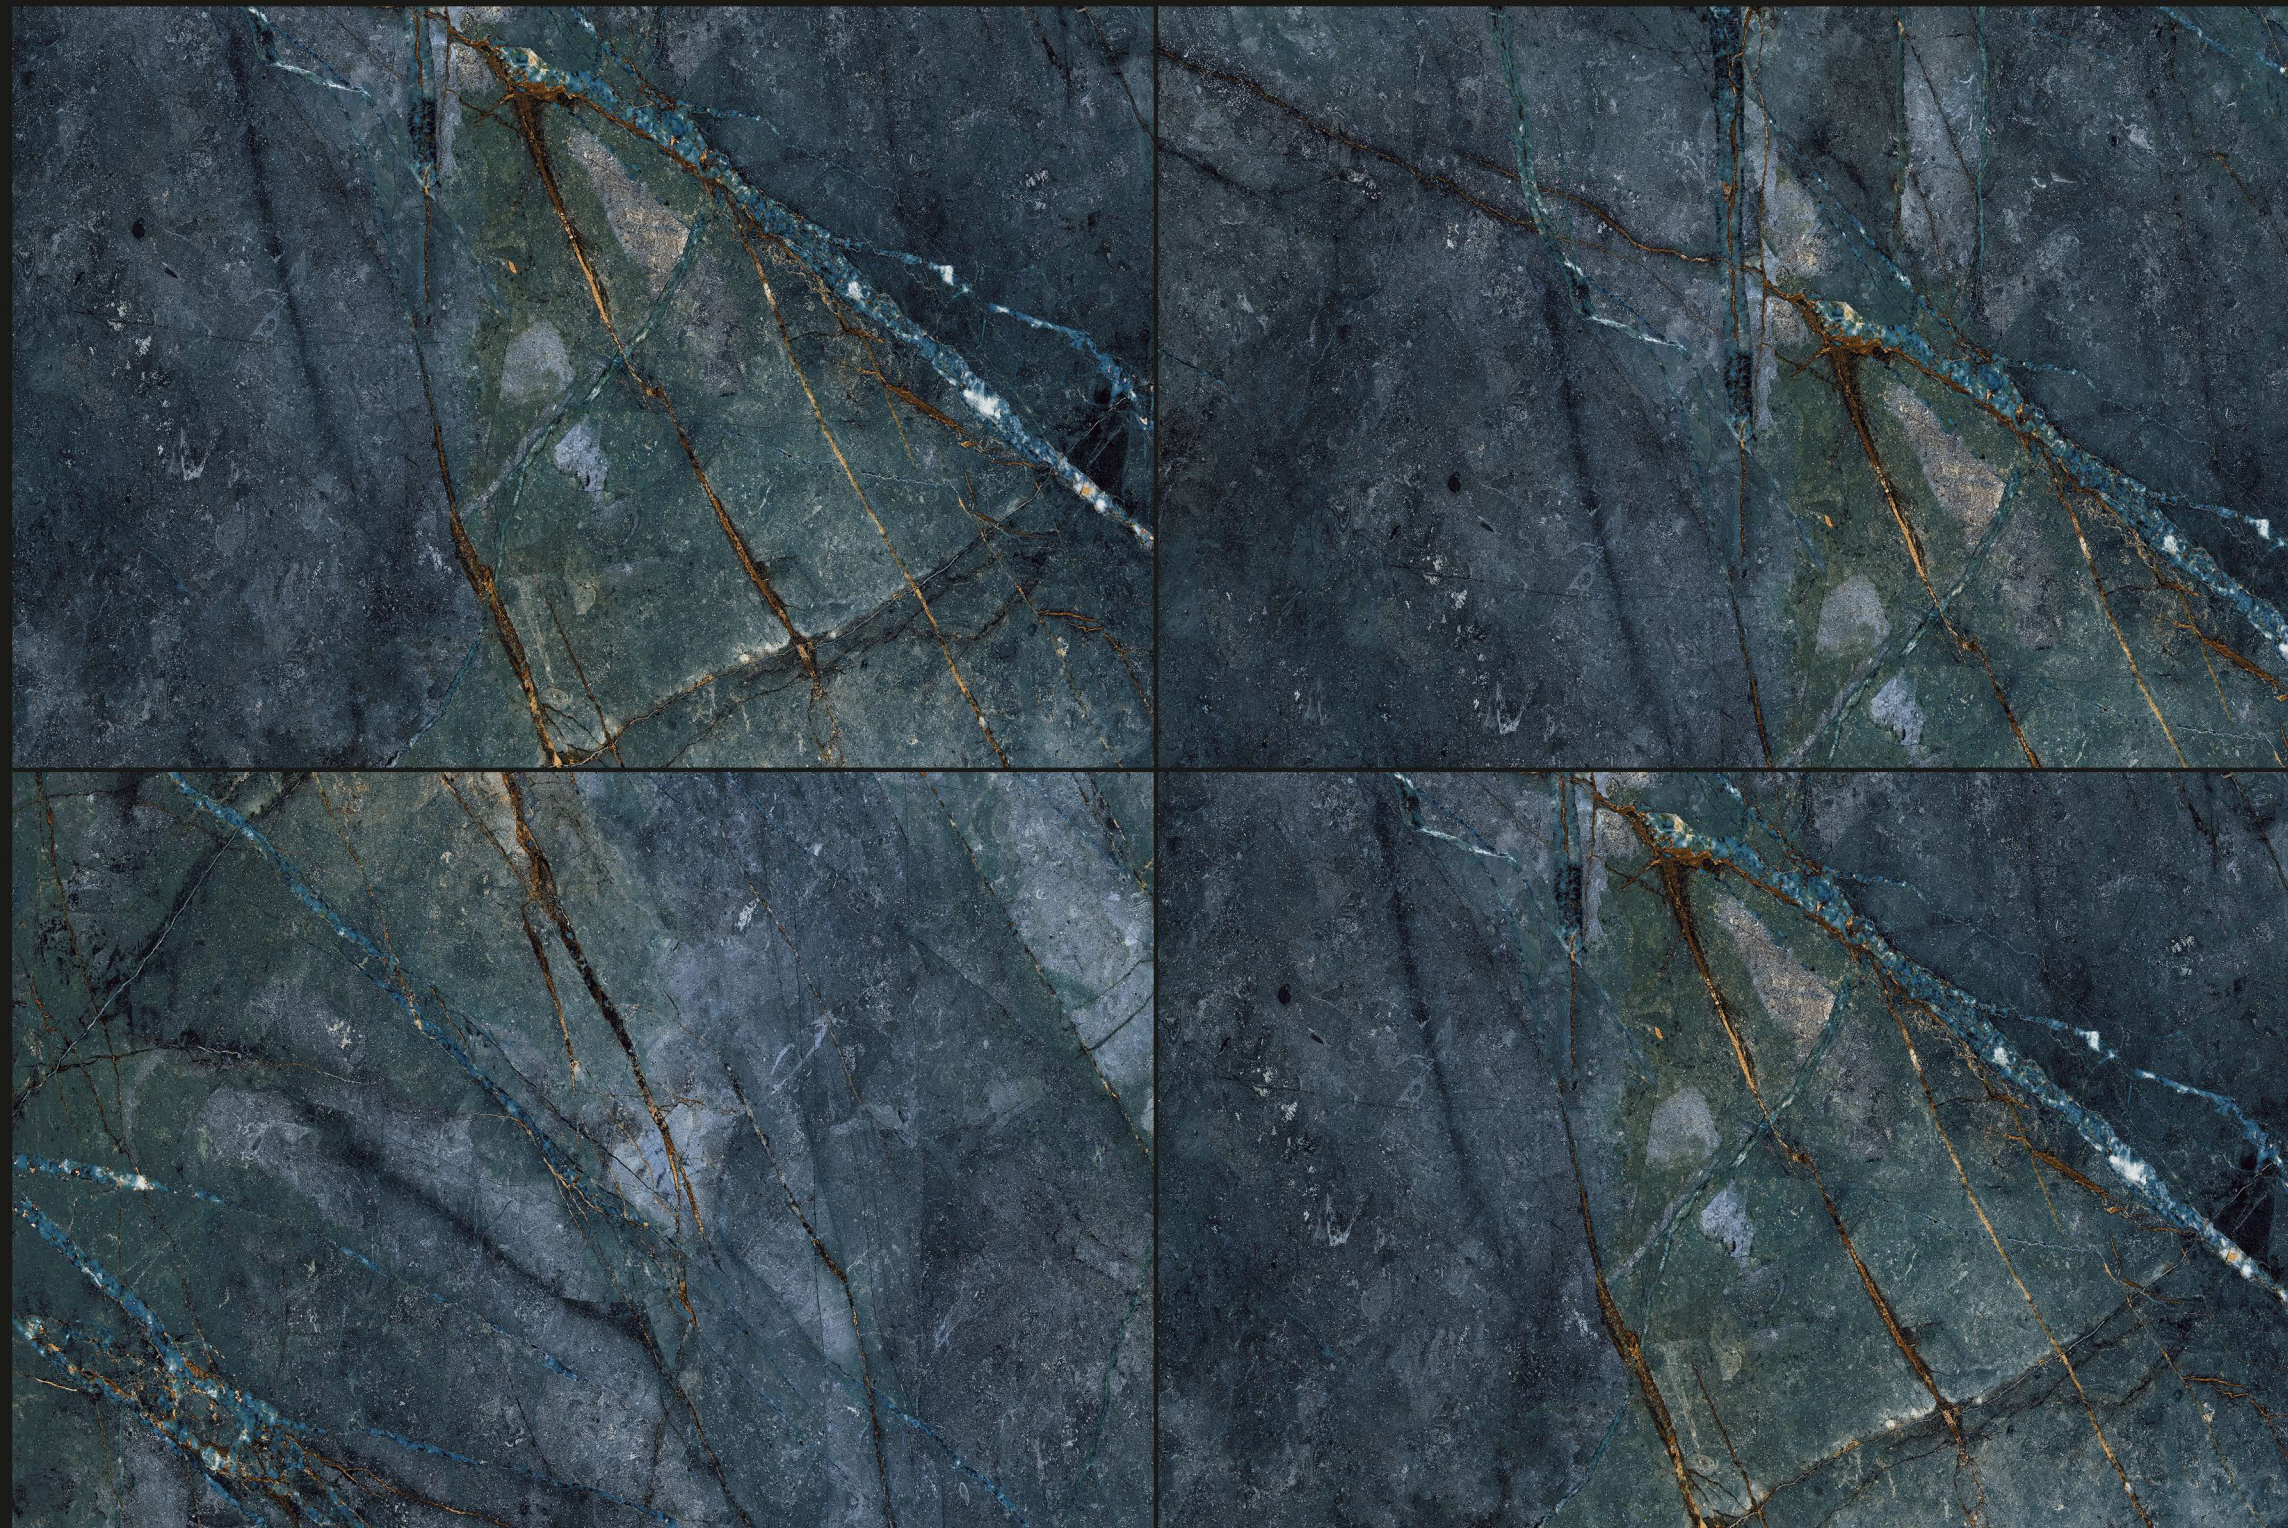

HI GLOSS
COLLECTION

LONIX®
ARTISTIC MARMOREUS

AGATE
AZUL

FINISH : HI GLOSSY

SIZE : 800X1200MM

THICKNESS : 9MM

RANDOM : 3