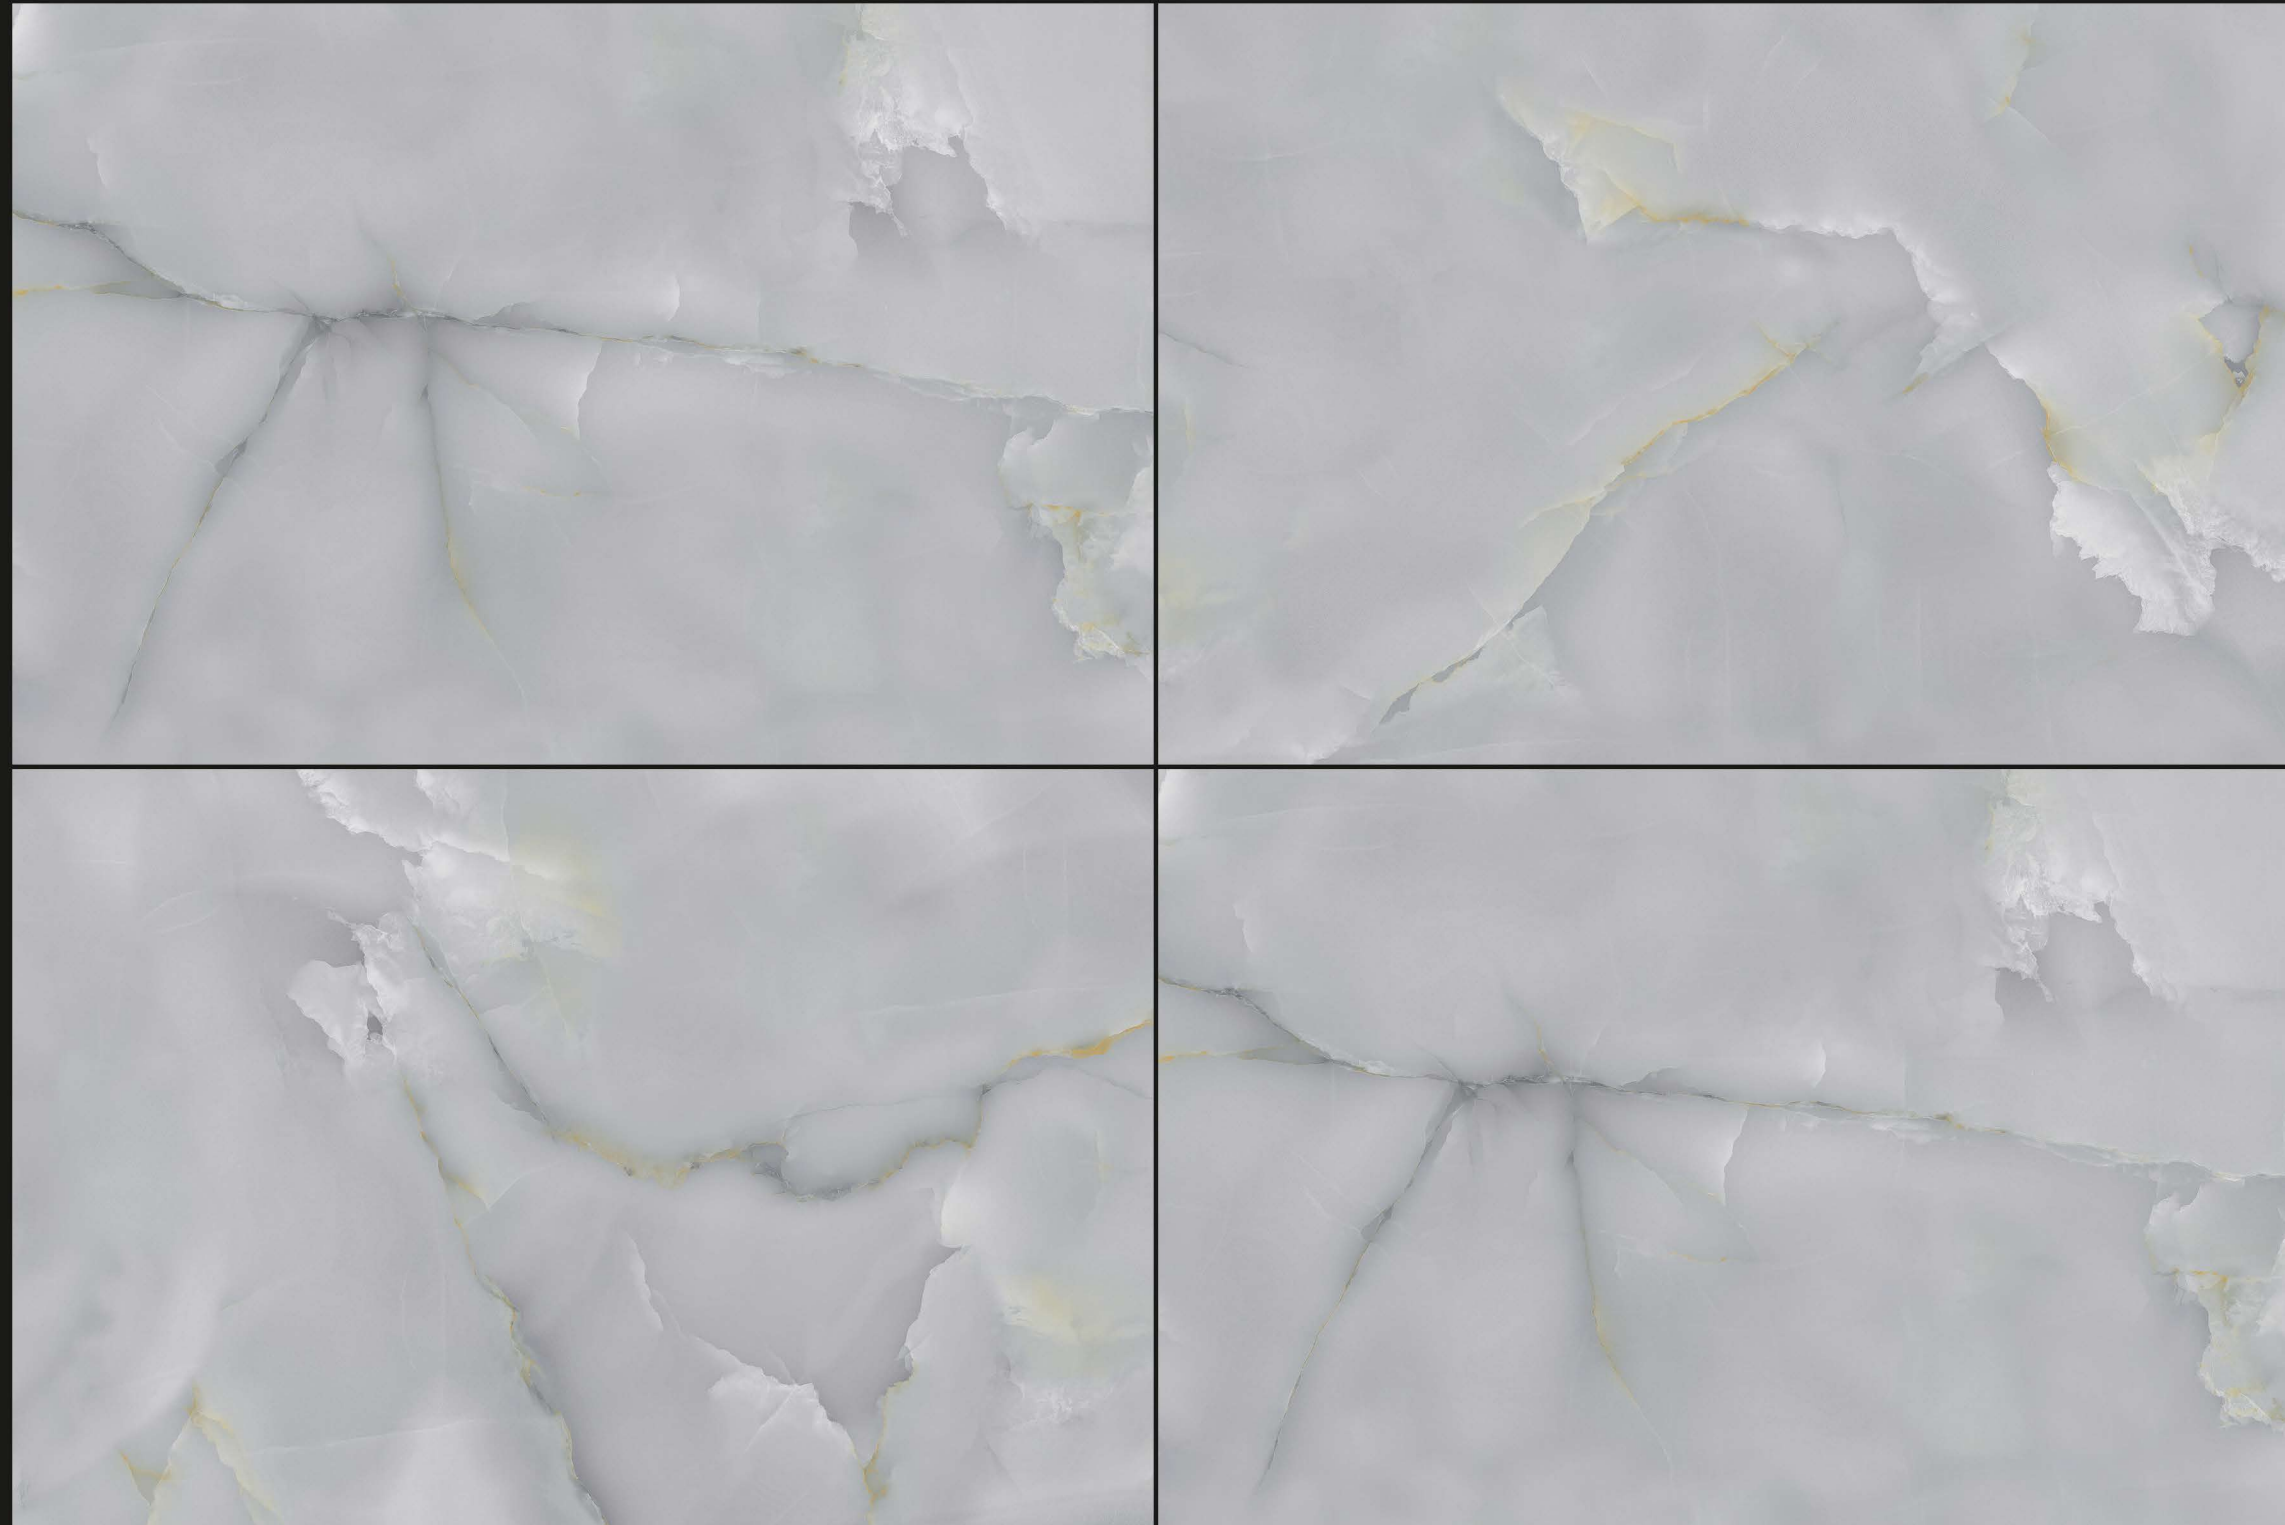

HI GLOSS
COLLECTION

LONIX®
ARTISTIC MARMOREUS

CLAUDIA
GREY

FINISH : HI GLOSSY

SIZE : 800X1200MM

THICKNESS : 9MM

RANDOM : 3