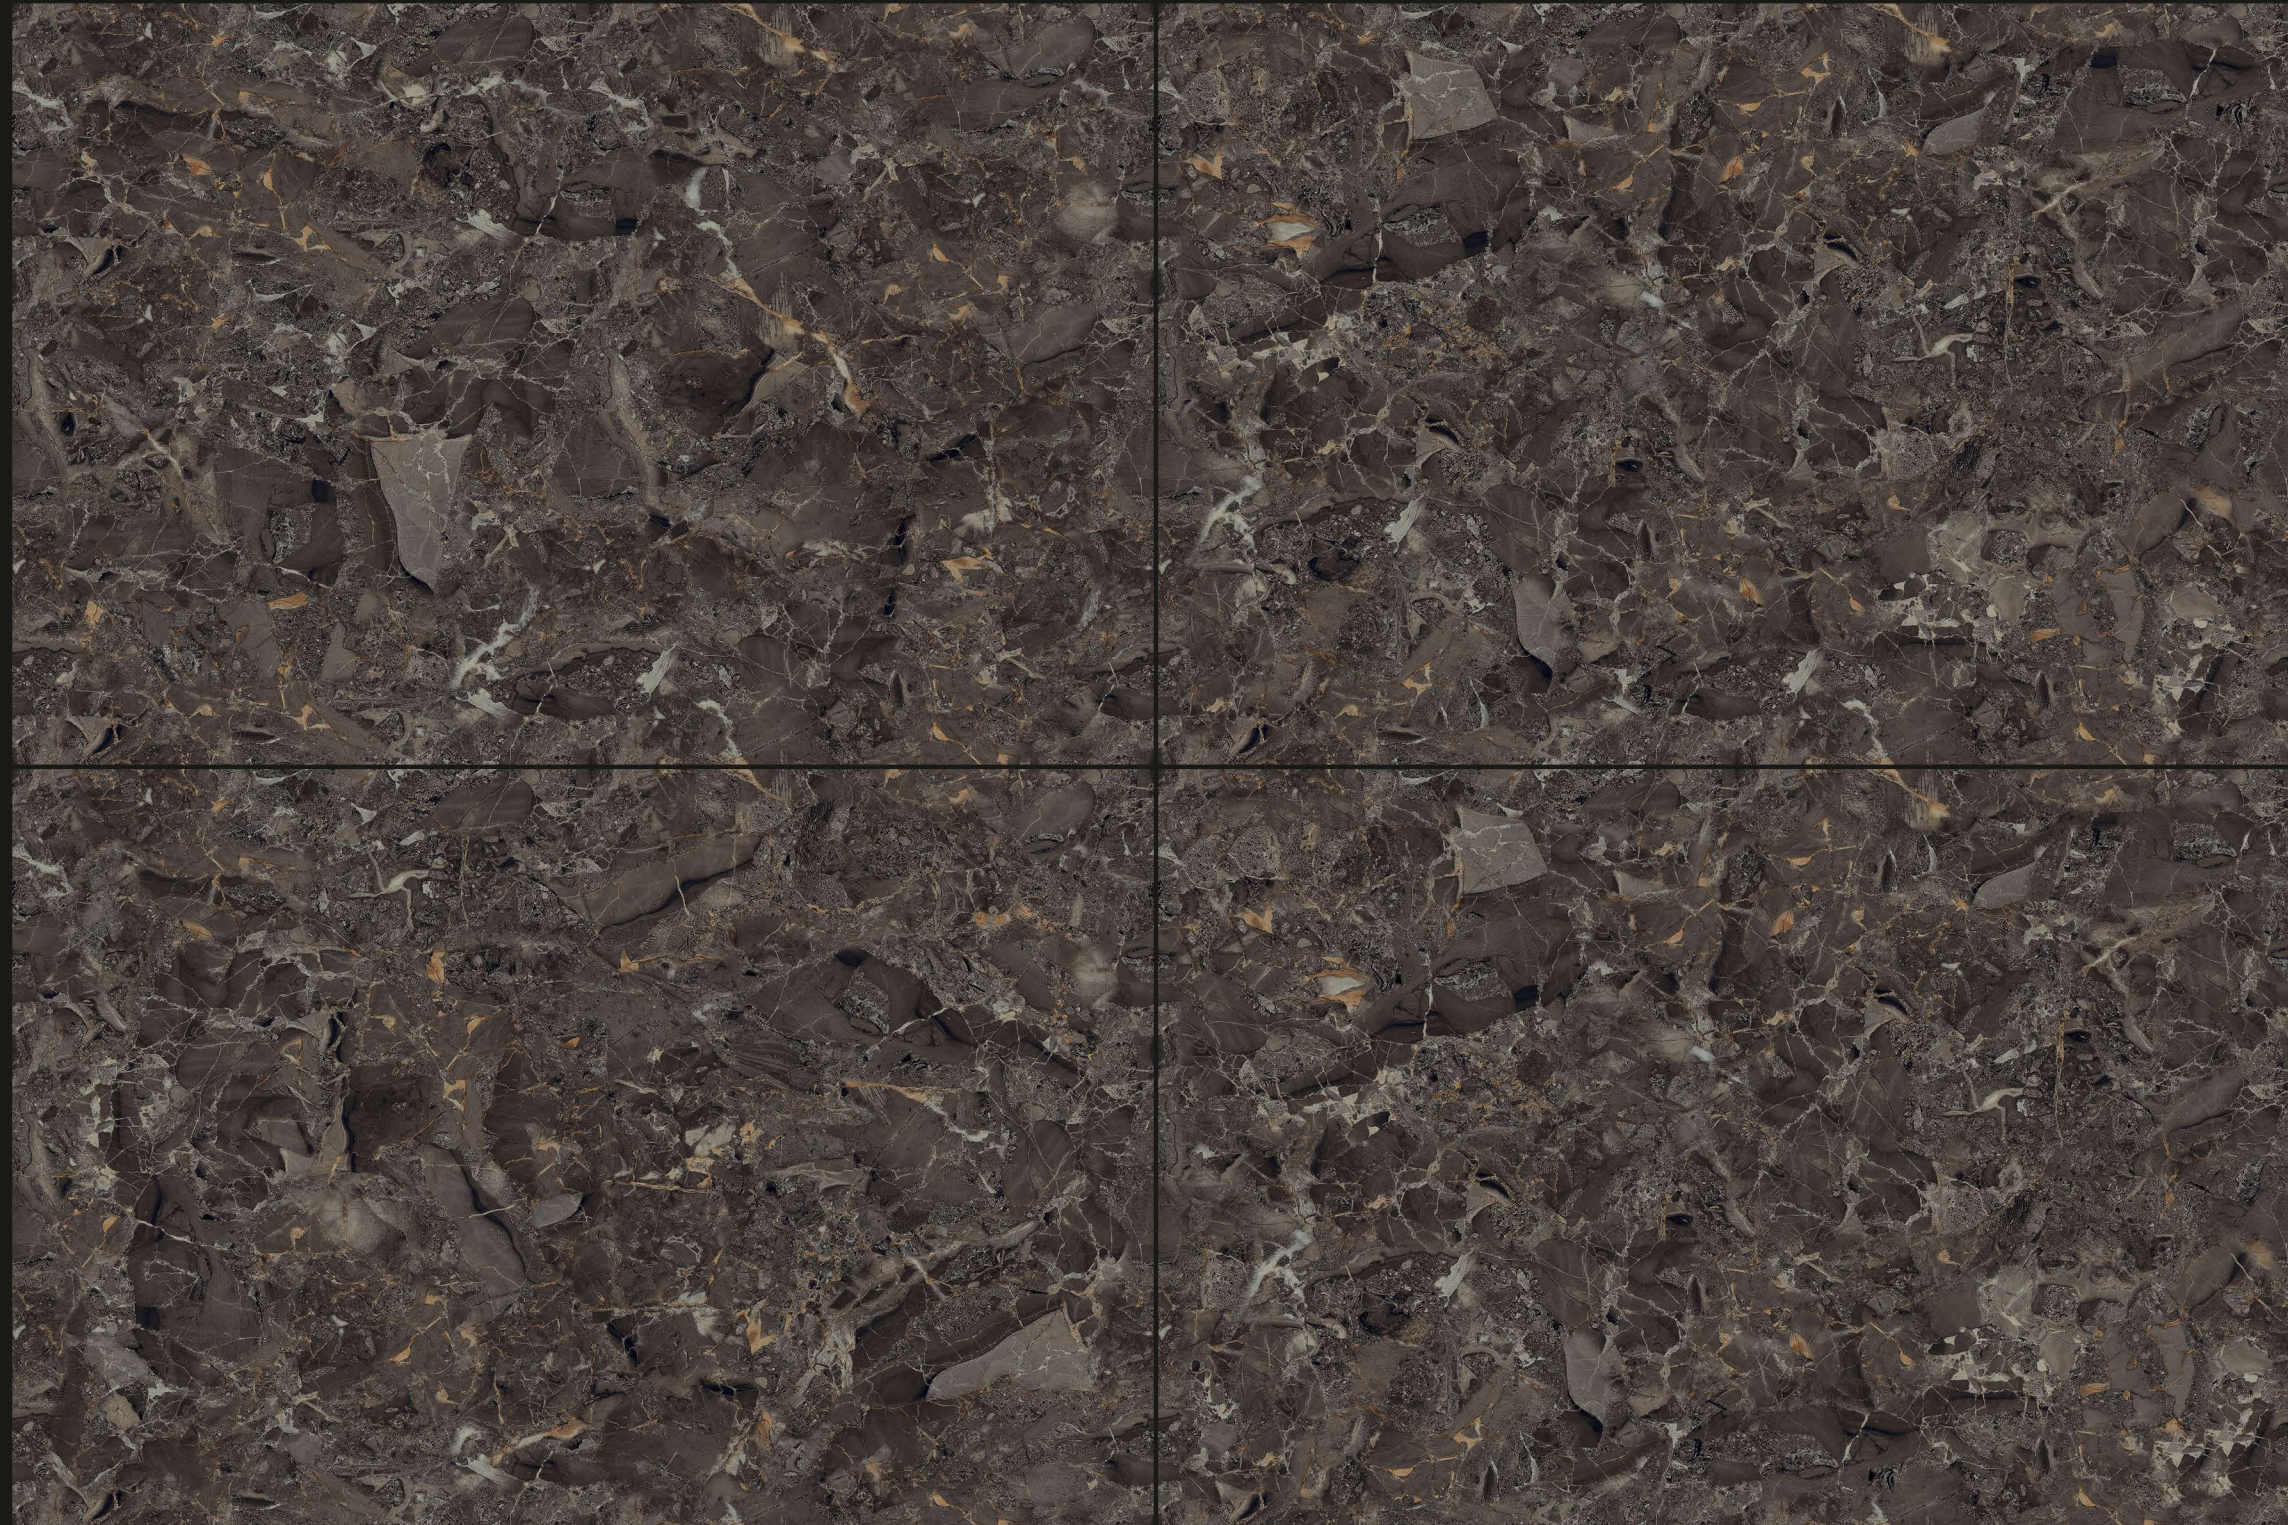

HI GLOSS
COLLECTION

LONIX®
ARTISTIC MARMOREUS

EL_NAIROBI
BLACK

FINISH : HI GLOSSY

SIZE : 800X1200MM

THICKNESS : 9MM

RANDOM : 4