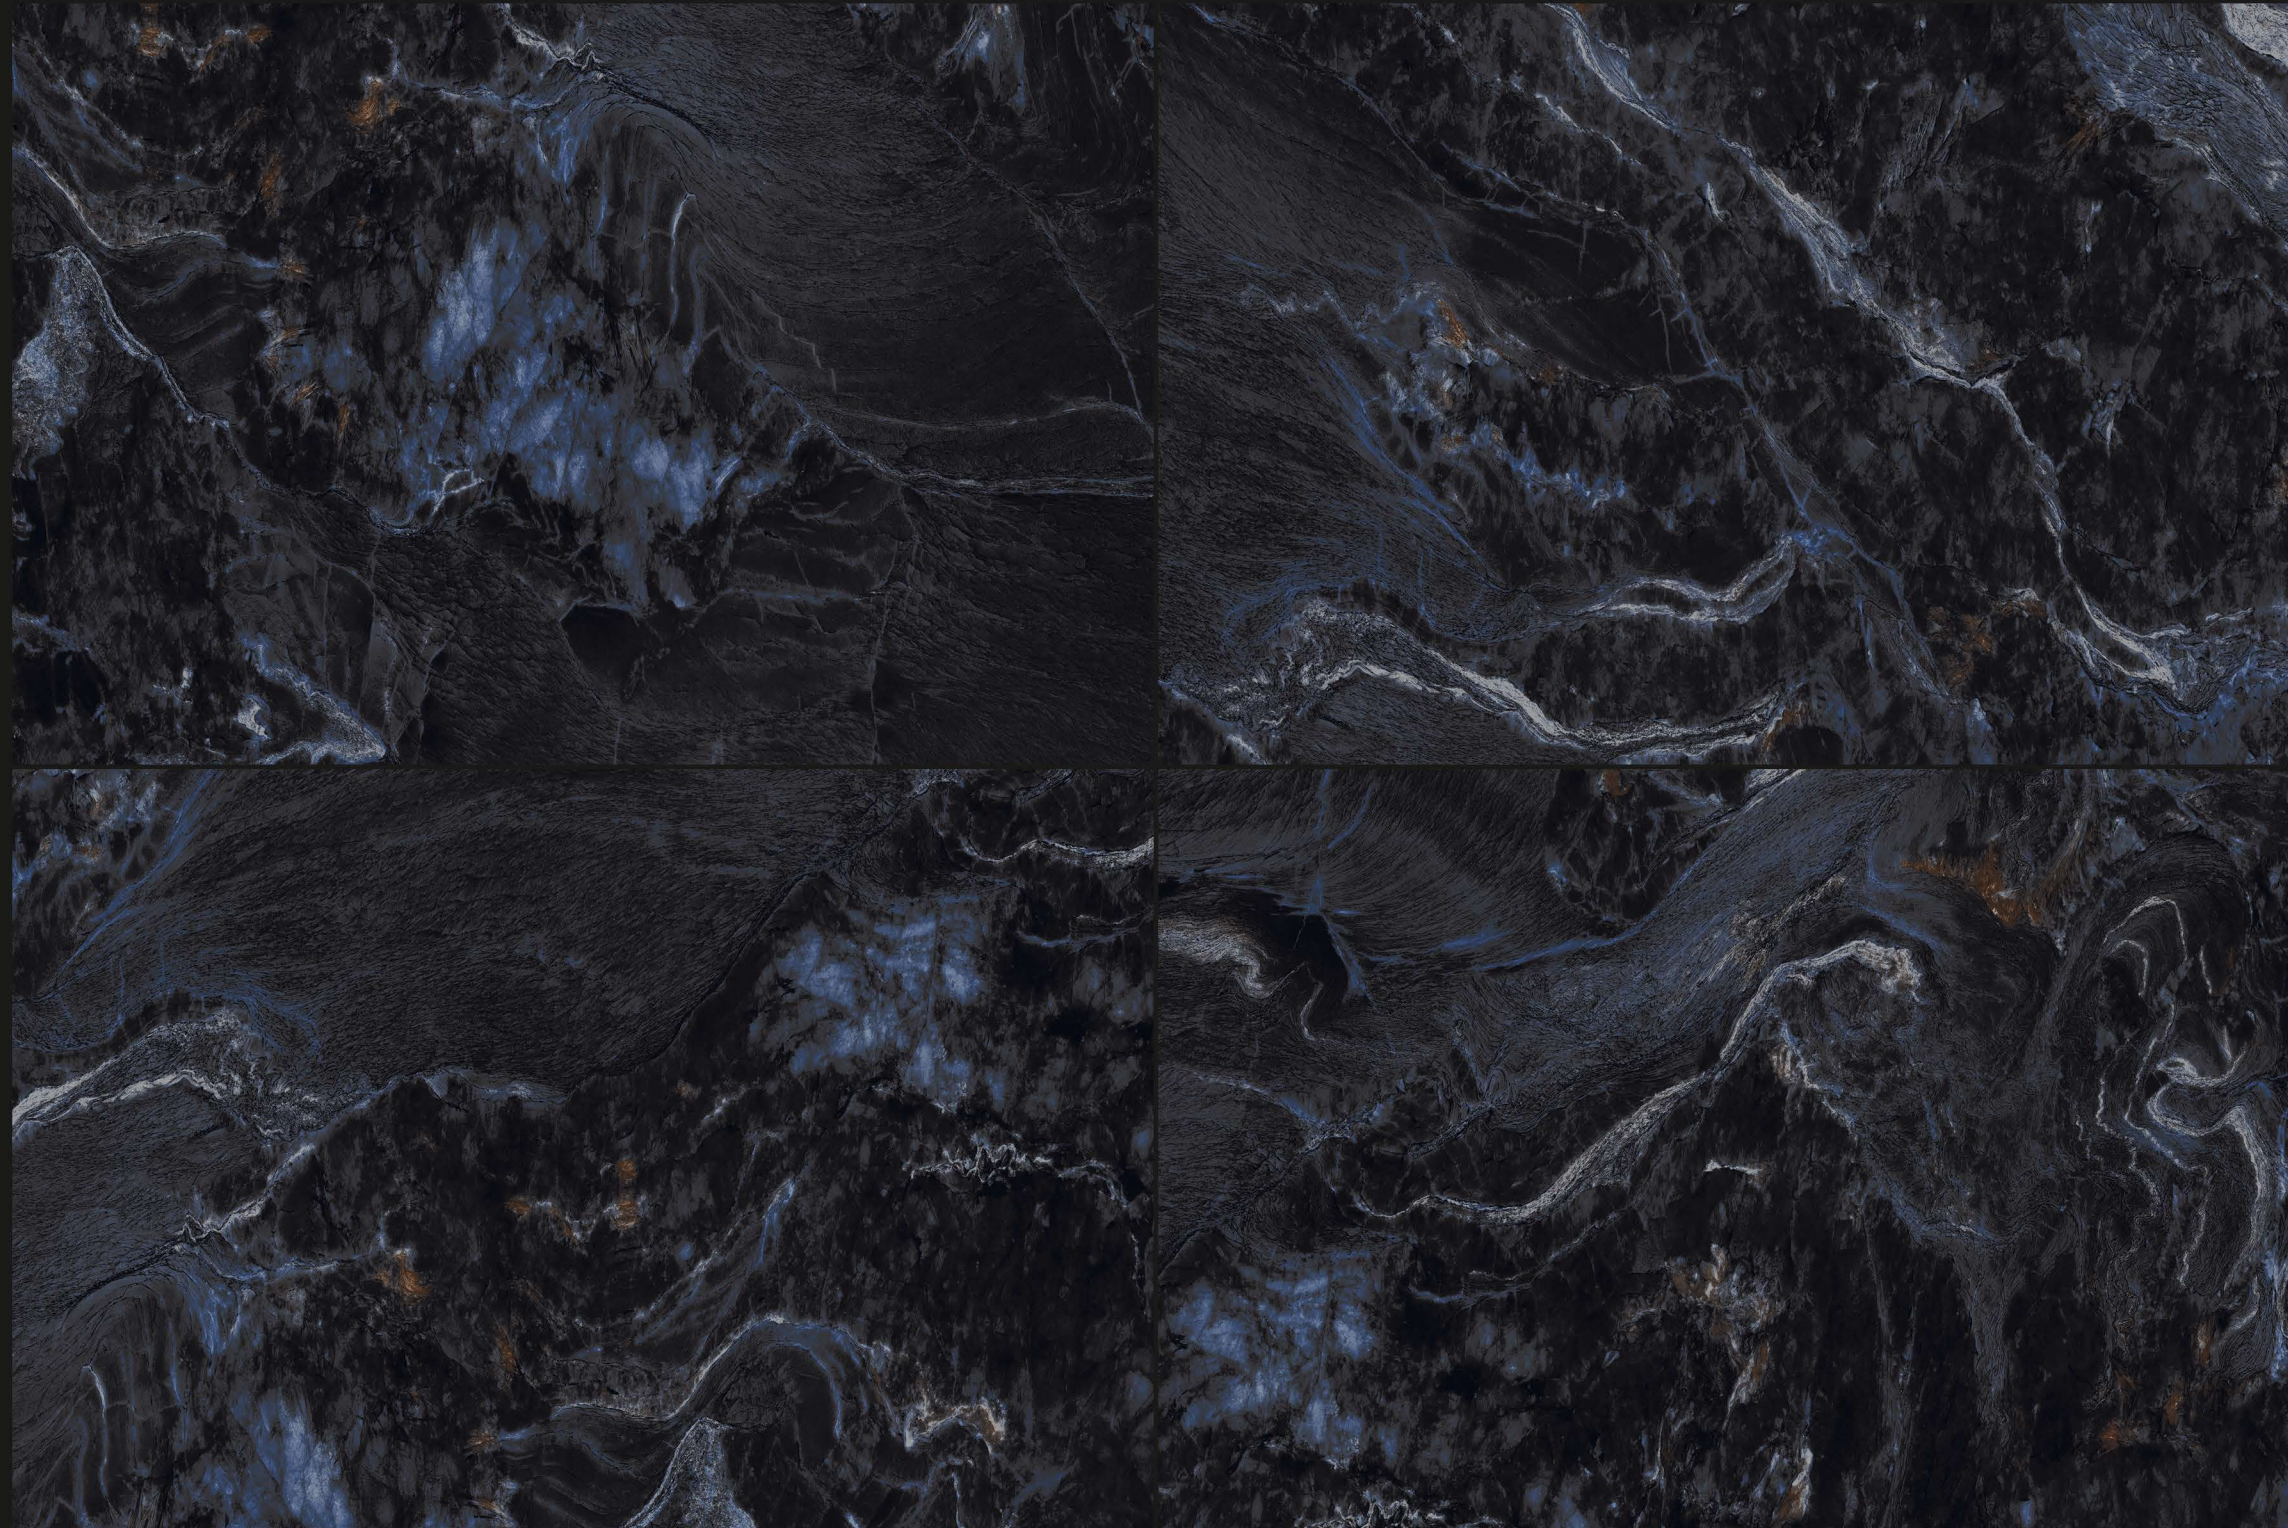

LONIX[®]
ARTISTIC MARMOREUS

CAZAR
BLACK

FINISH : HI GLOSSY

SIZE : 800X1200MM

THICKNESS : 9MM

RANDOM : 4

HI GLOSS
COLLECTION

LONIX[®]
ARTISTIC MARMOREUS