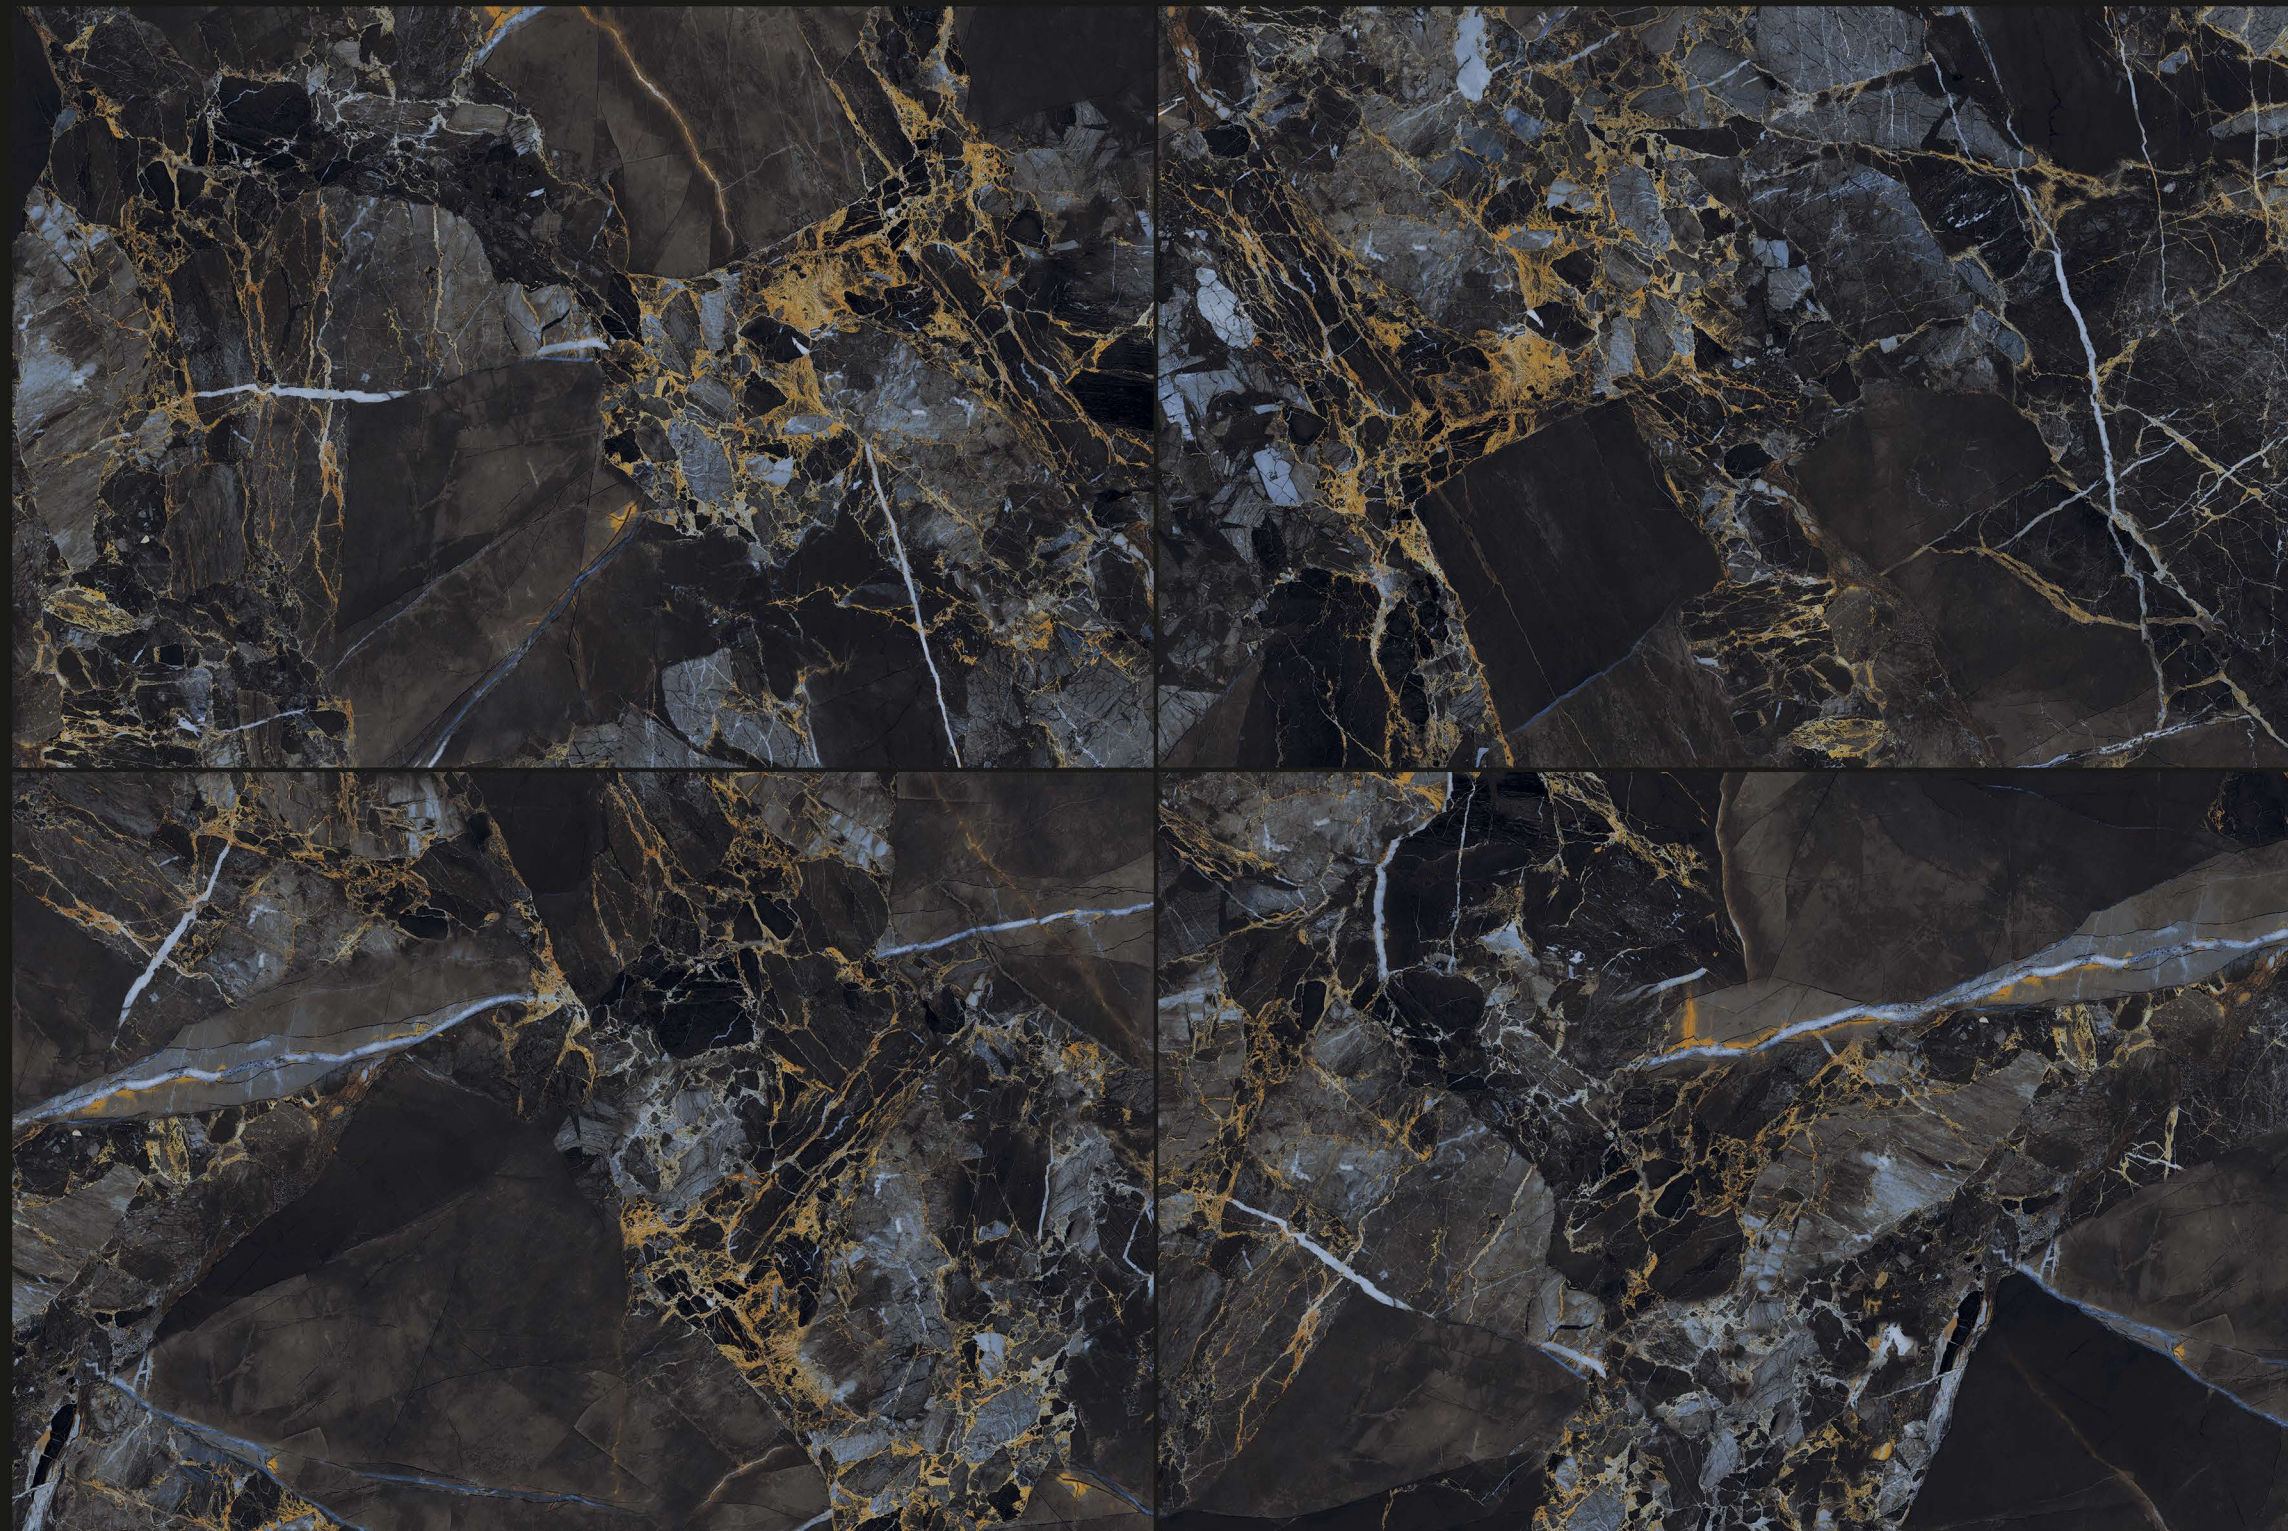

HI GLOSS
COLLECTION

LONIX[®]
ARTISTIC MARMOREUS

MARPOLO
BLACK

FINISH : HI GLOSSY

SIZE : 800X1200MM

THICKNESS : 9MM

RANDOM : 4

HI GLOSS
COLLECTION