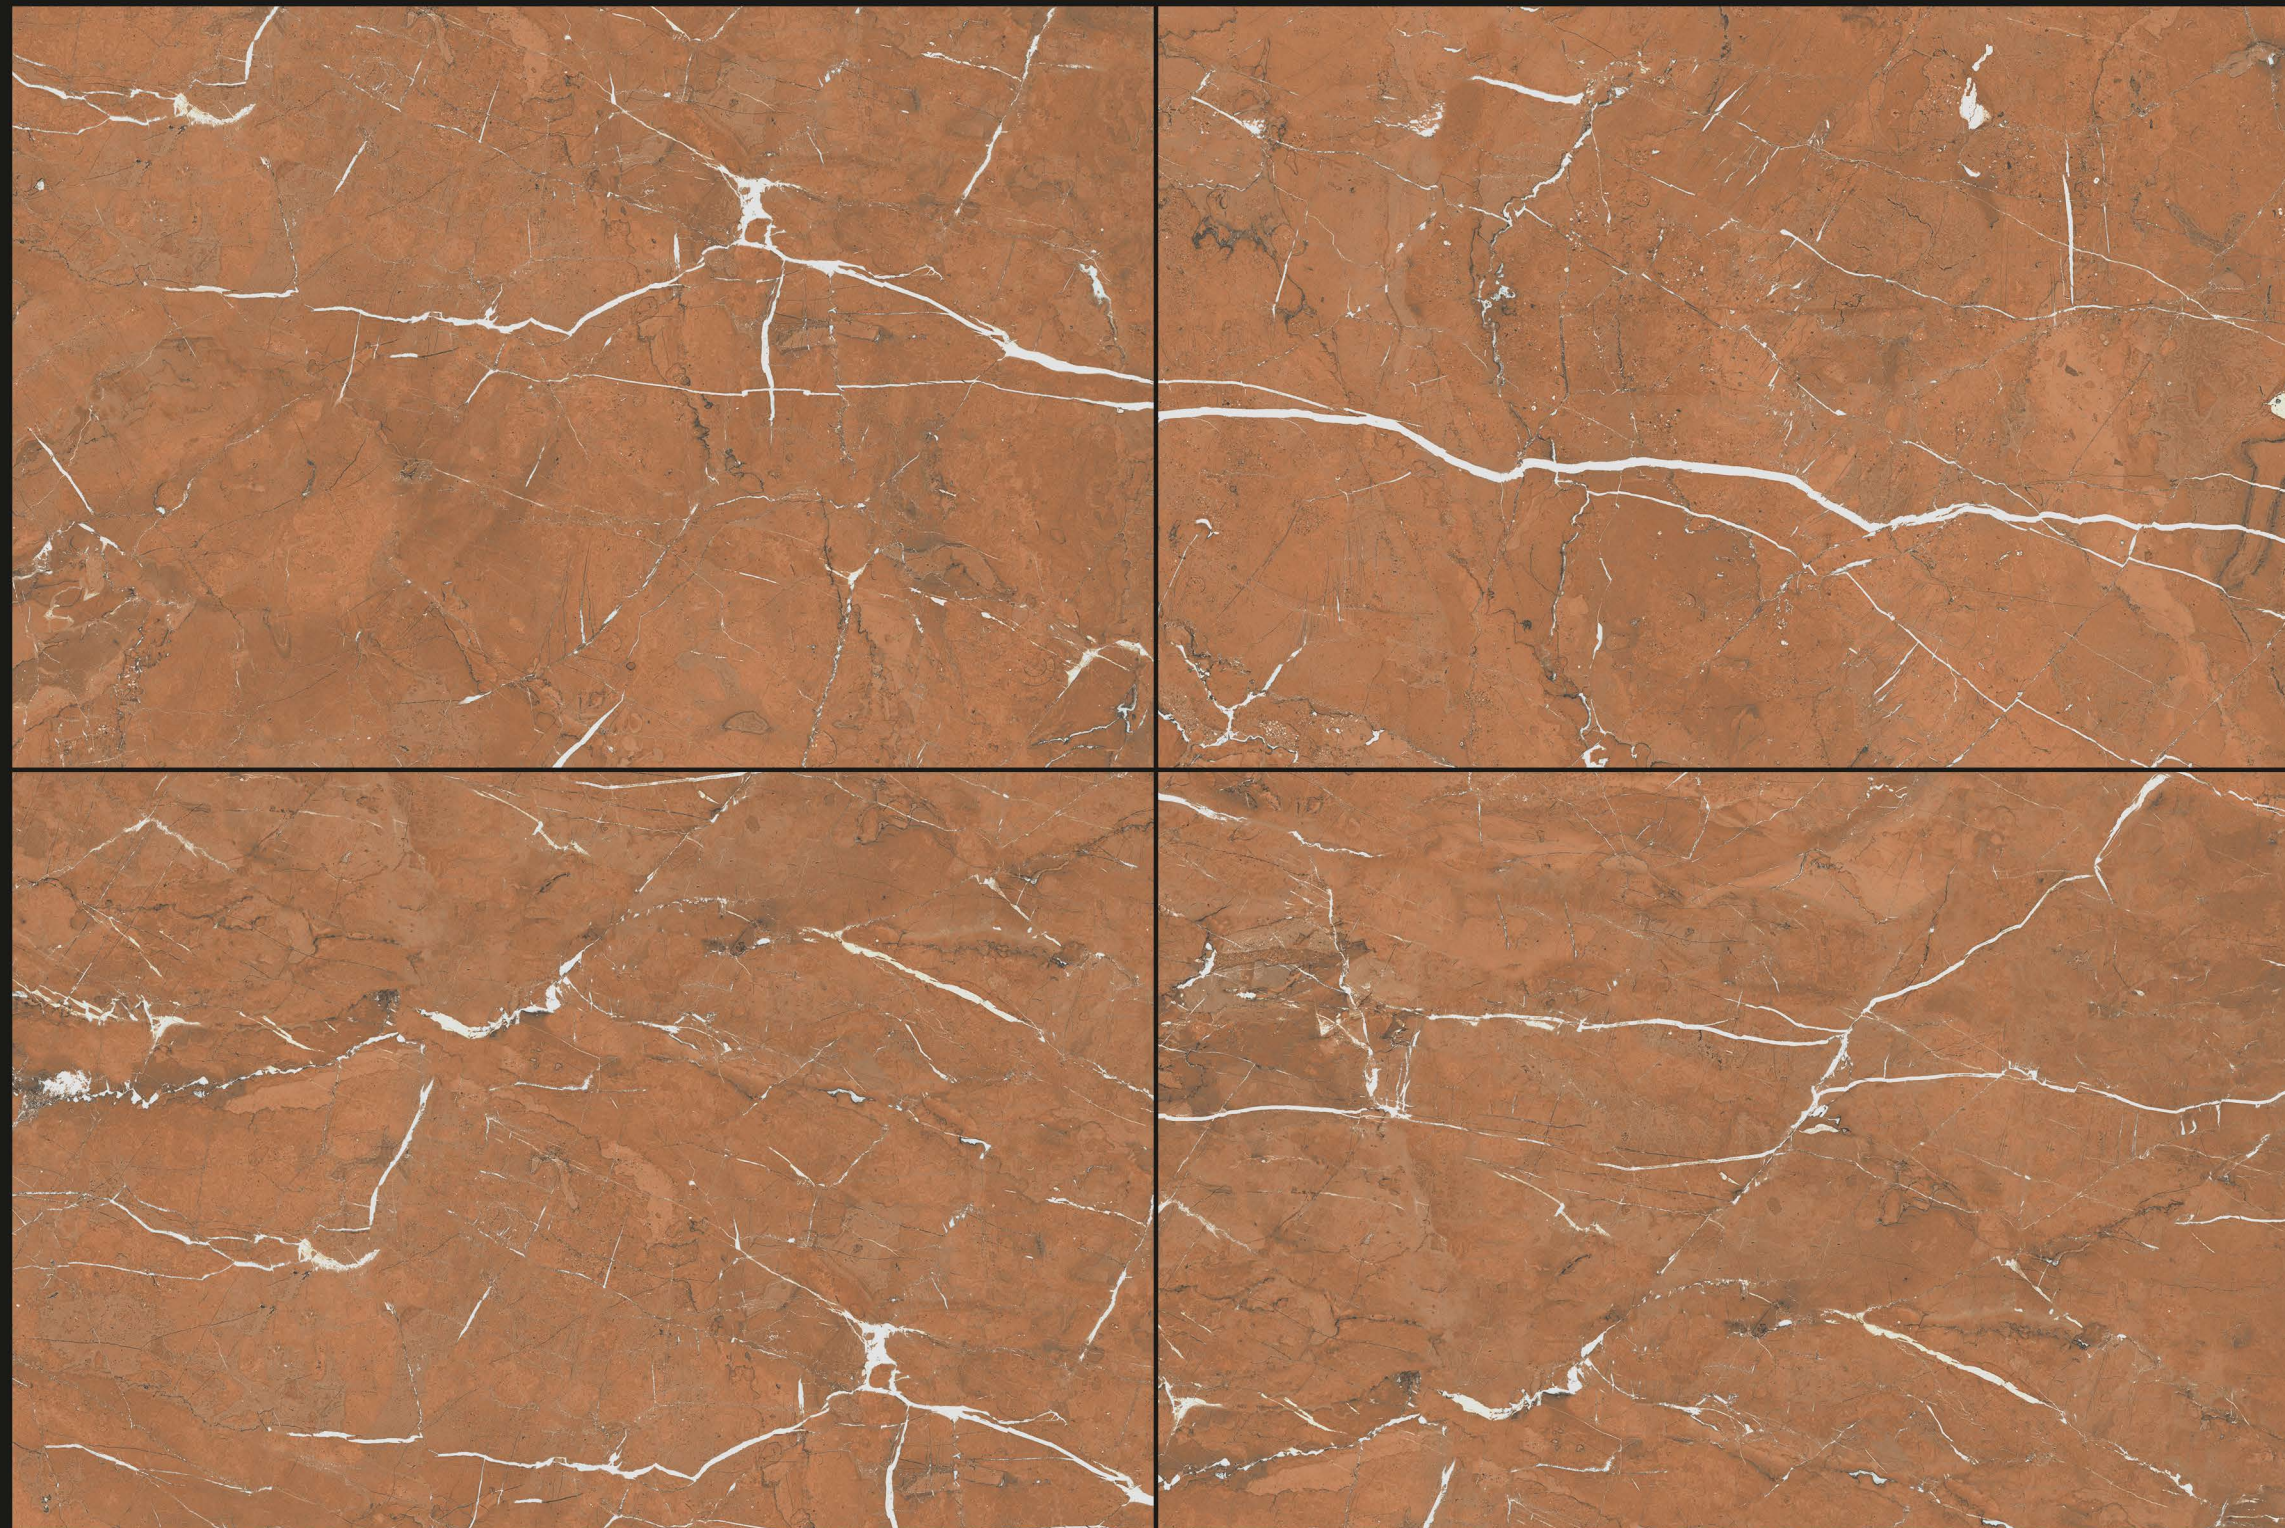

HI GLOSS
COLLECTION

LONIX®
ARTISTIC MARMOREUS

GRAPHITON
FLAME

FINISH : HI GLOSSY

SIZE : 800X1200MM

THICKNESS : 9MM

RANDOM : 4