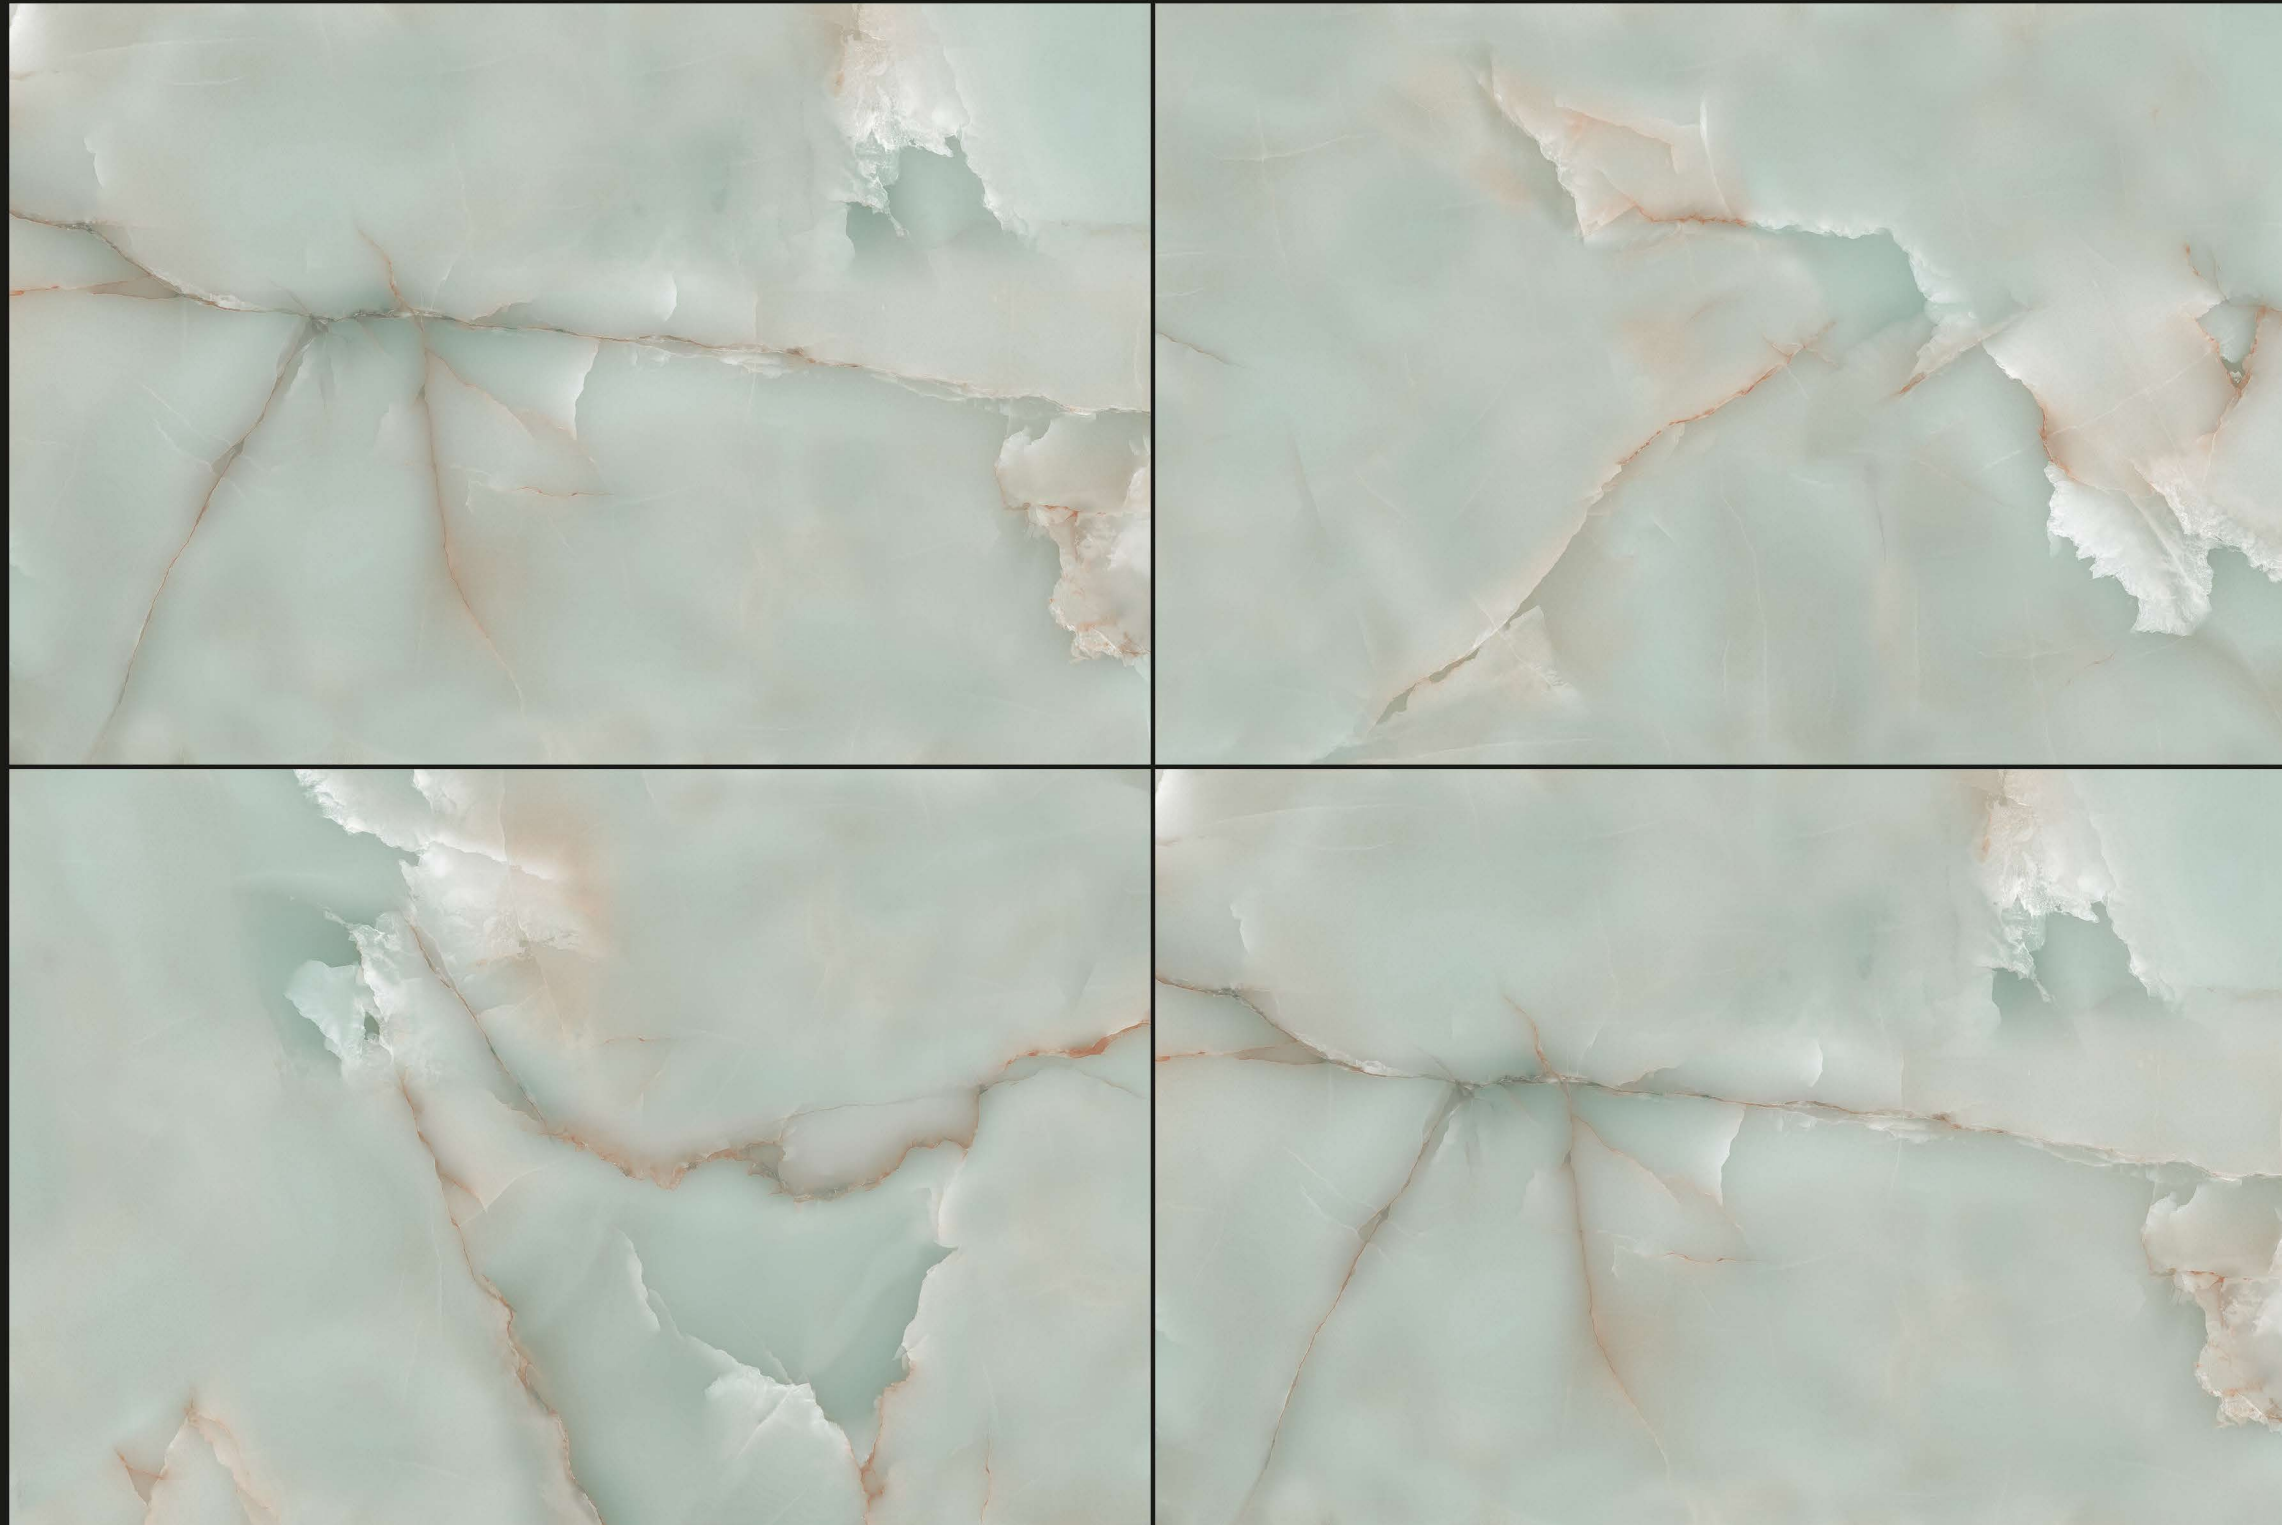

HI GLOSS
COLLECTION

LONIX®
ARTISTIC MARMOREUS

CLAUDIA
AQUA

FINISH : HI GLOSSY

SIZE : 800X1200MM

THICKNESS : 9MM

RANDOM : 3