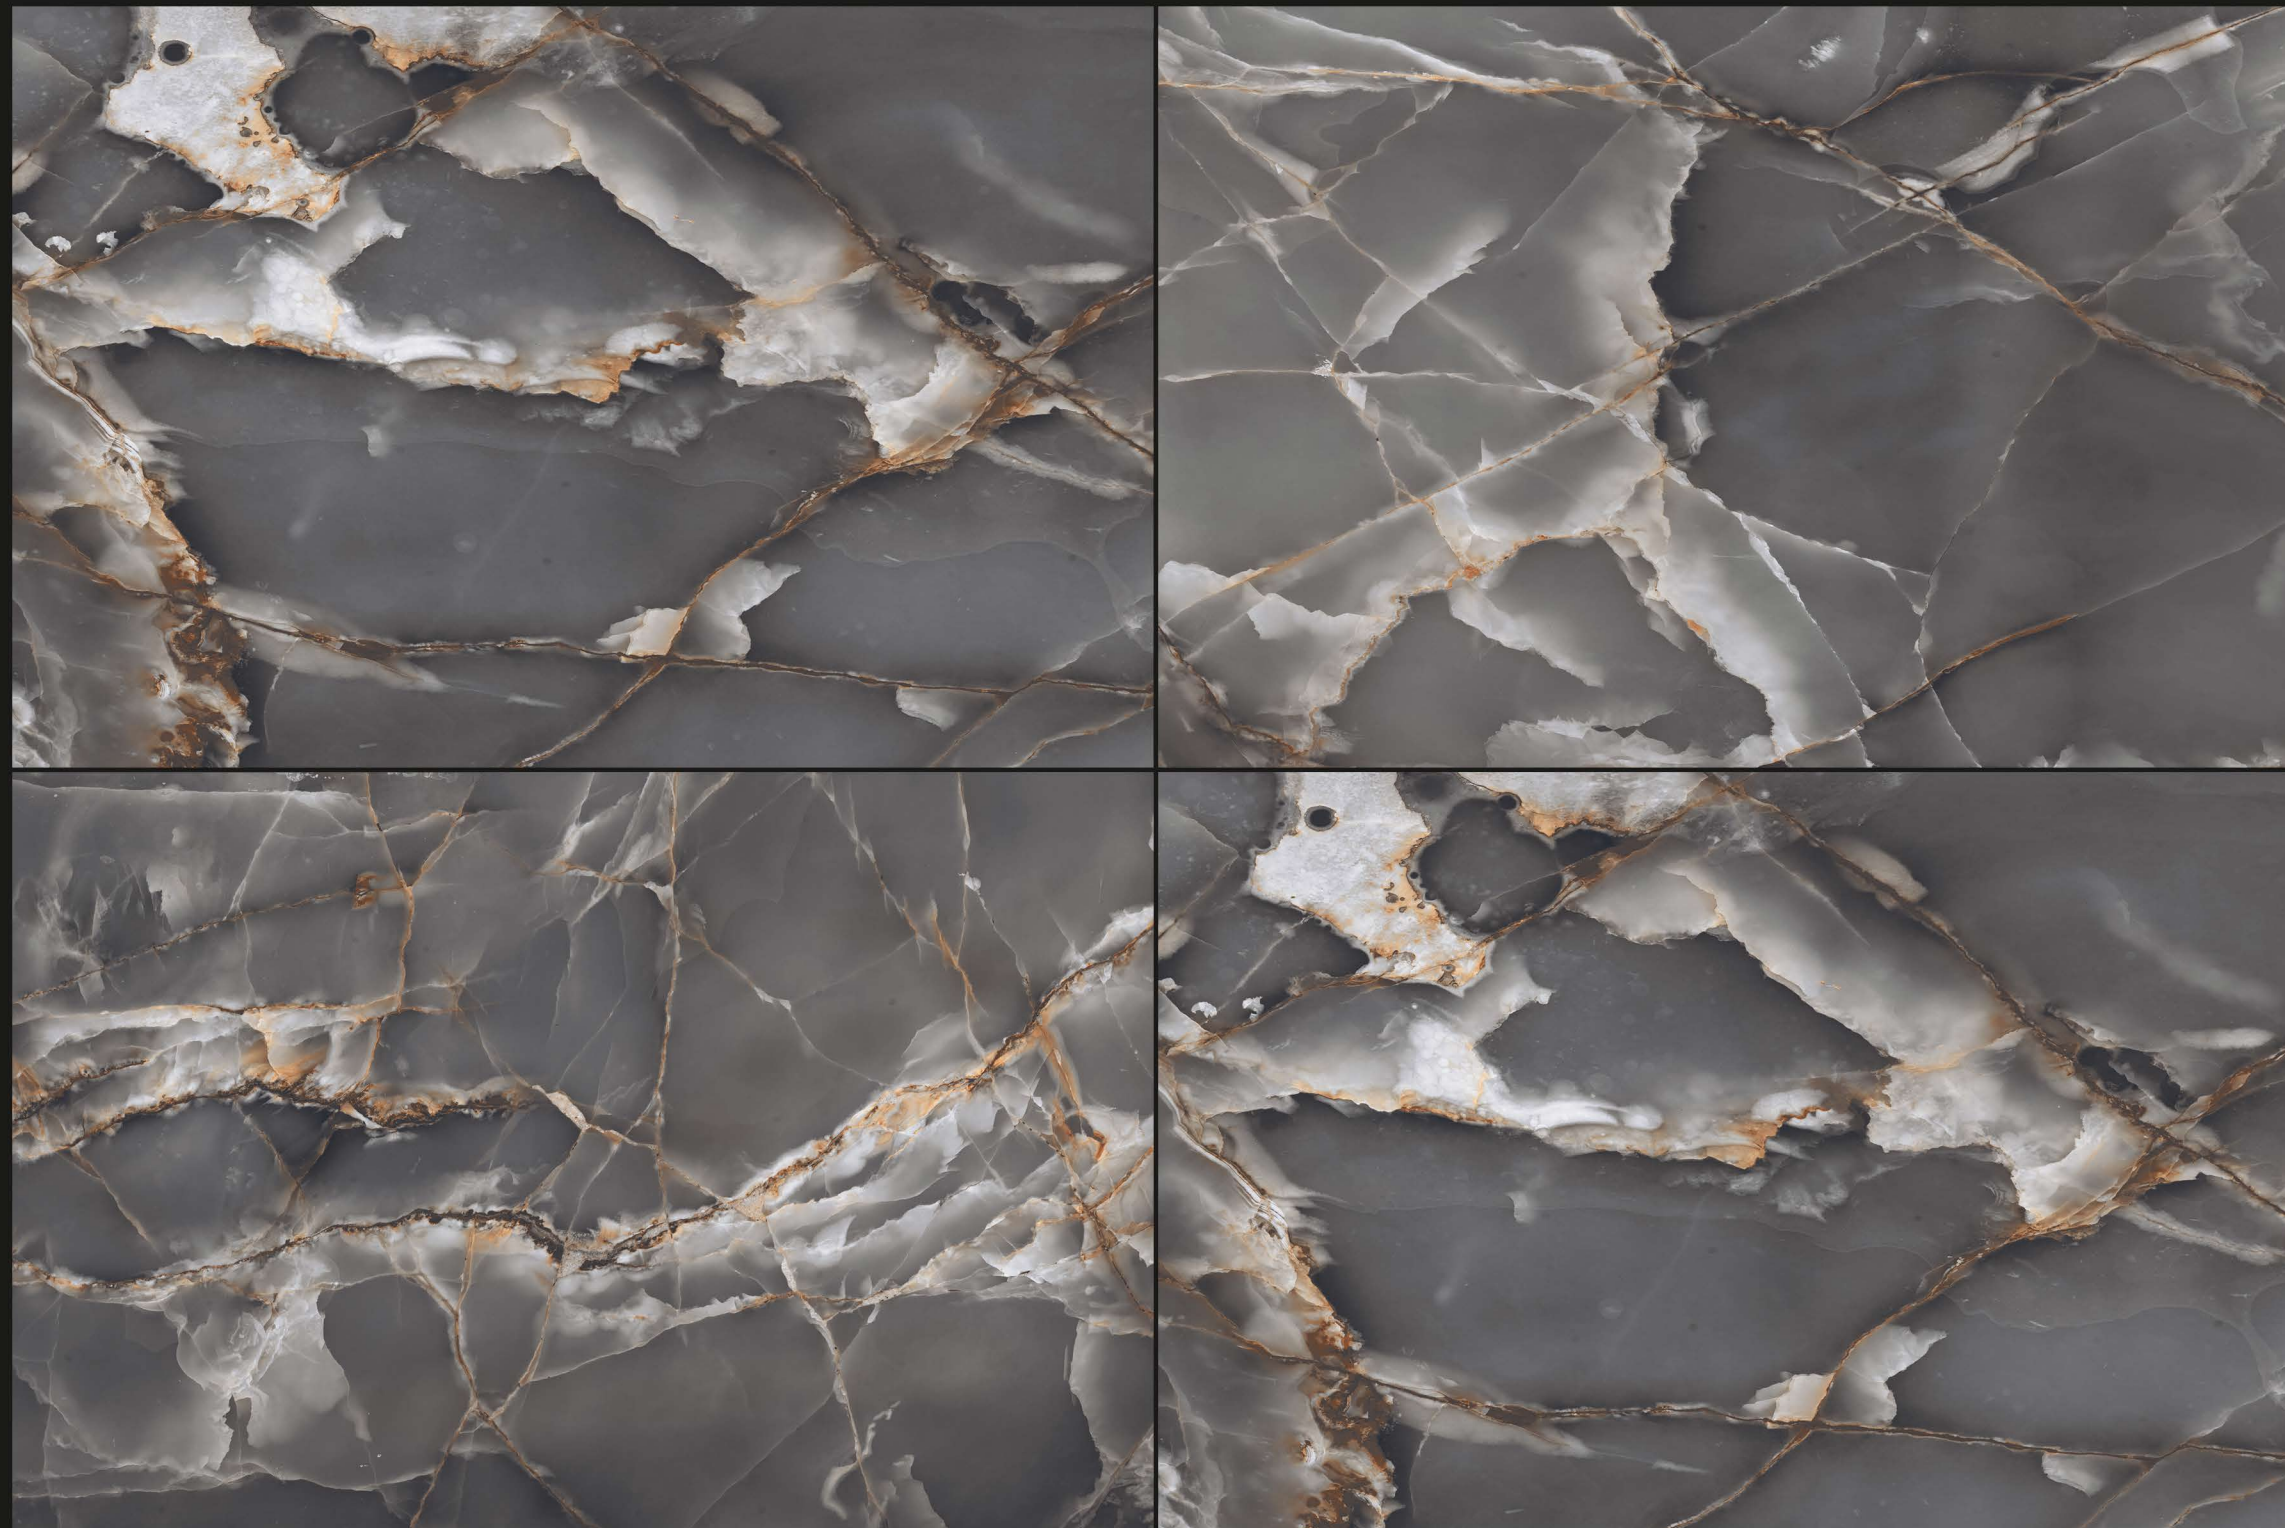

HI GLOSS
COLLECTION

LONIX®
ARTISTIC MARMOREUS

LIGURIA
BLACK

FINISH : HI GLOSSY

SIZE : 800X1200MM

THICKNESS : 9MM

RANDOM : 3