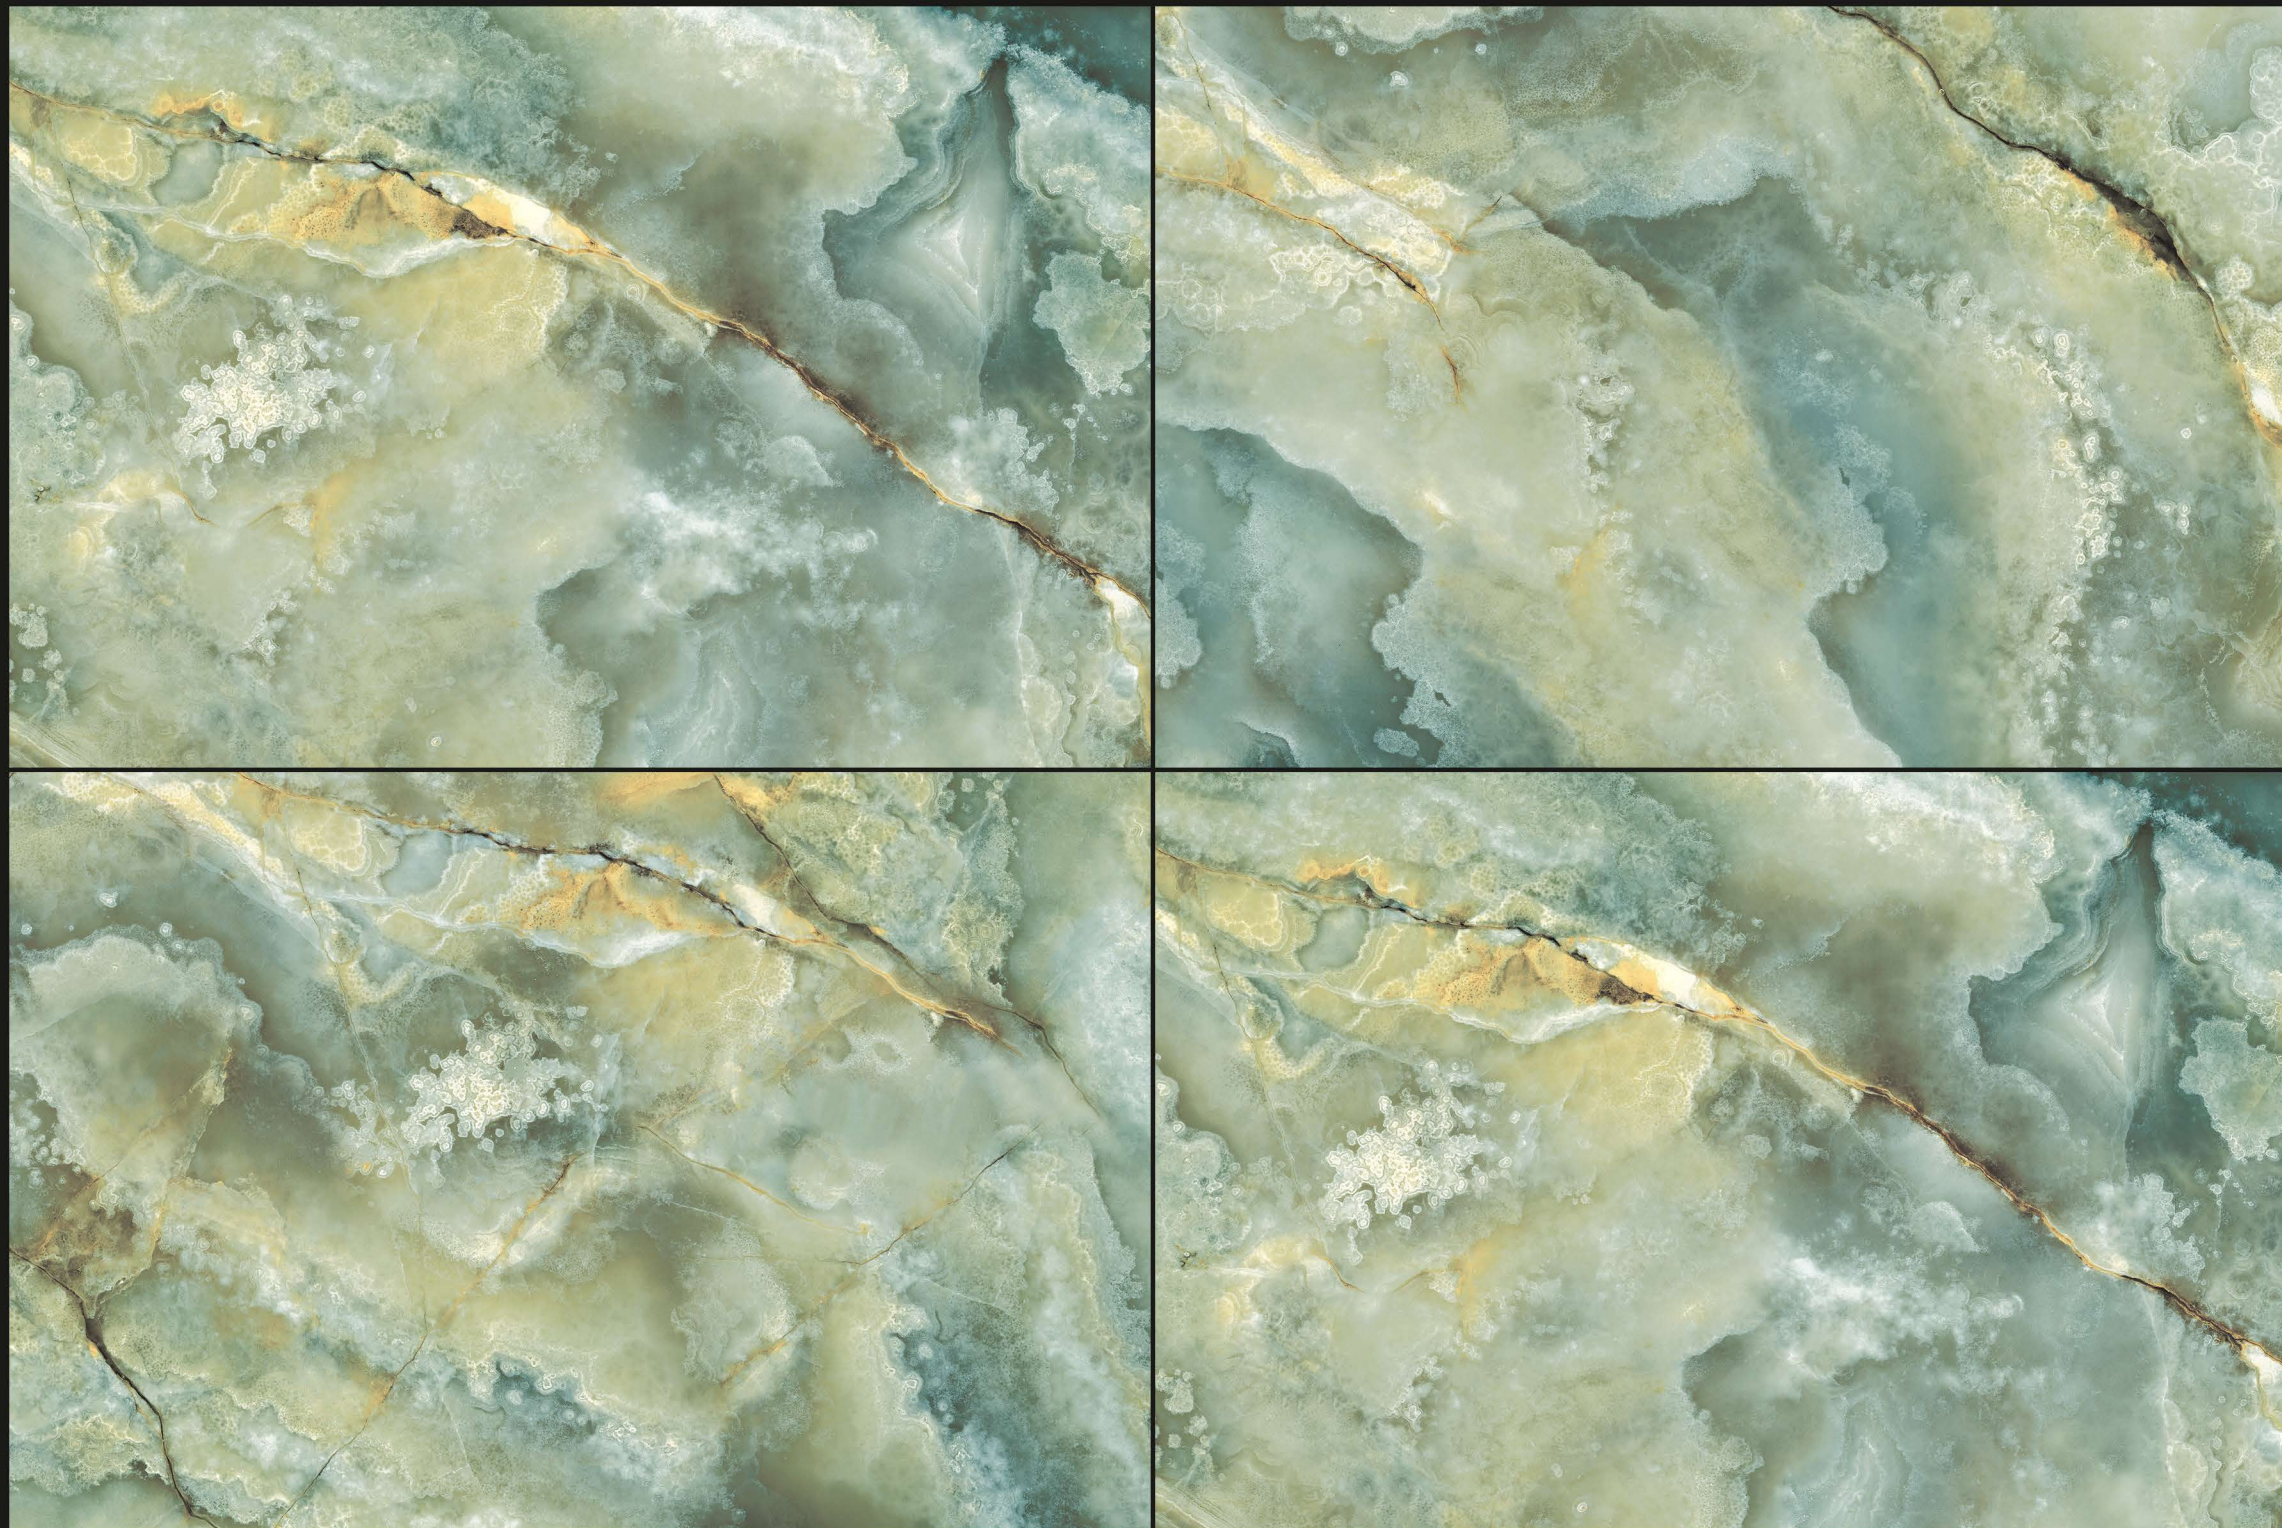

HI GLOSS
COLLECTION

LONIX®
ARTISTIC MARMOREUS

ONYX
AQULO

FINISH : HI GLOSSY

SIZE : 800X1200MM

THICKNESS : 9MM

RANDOM : 3