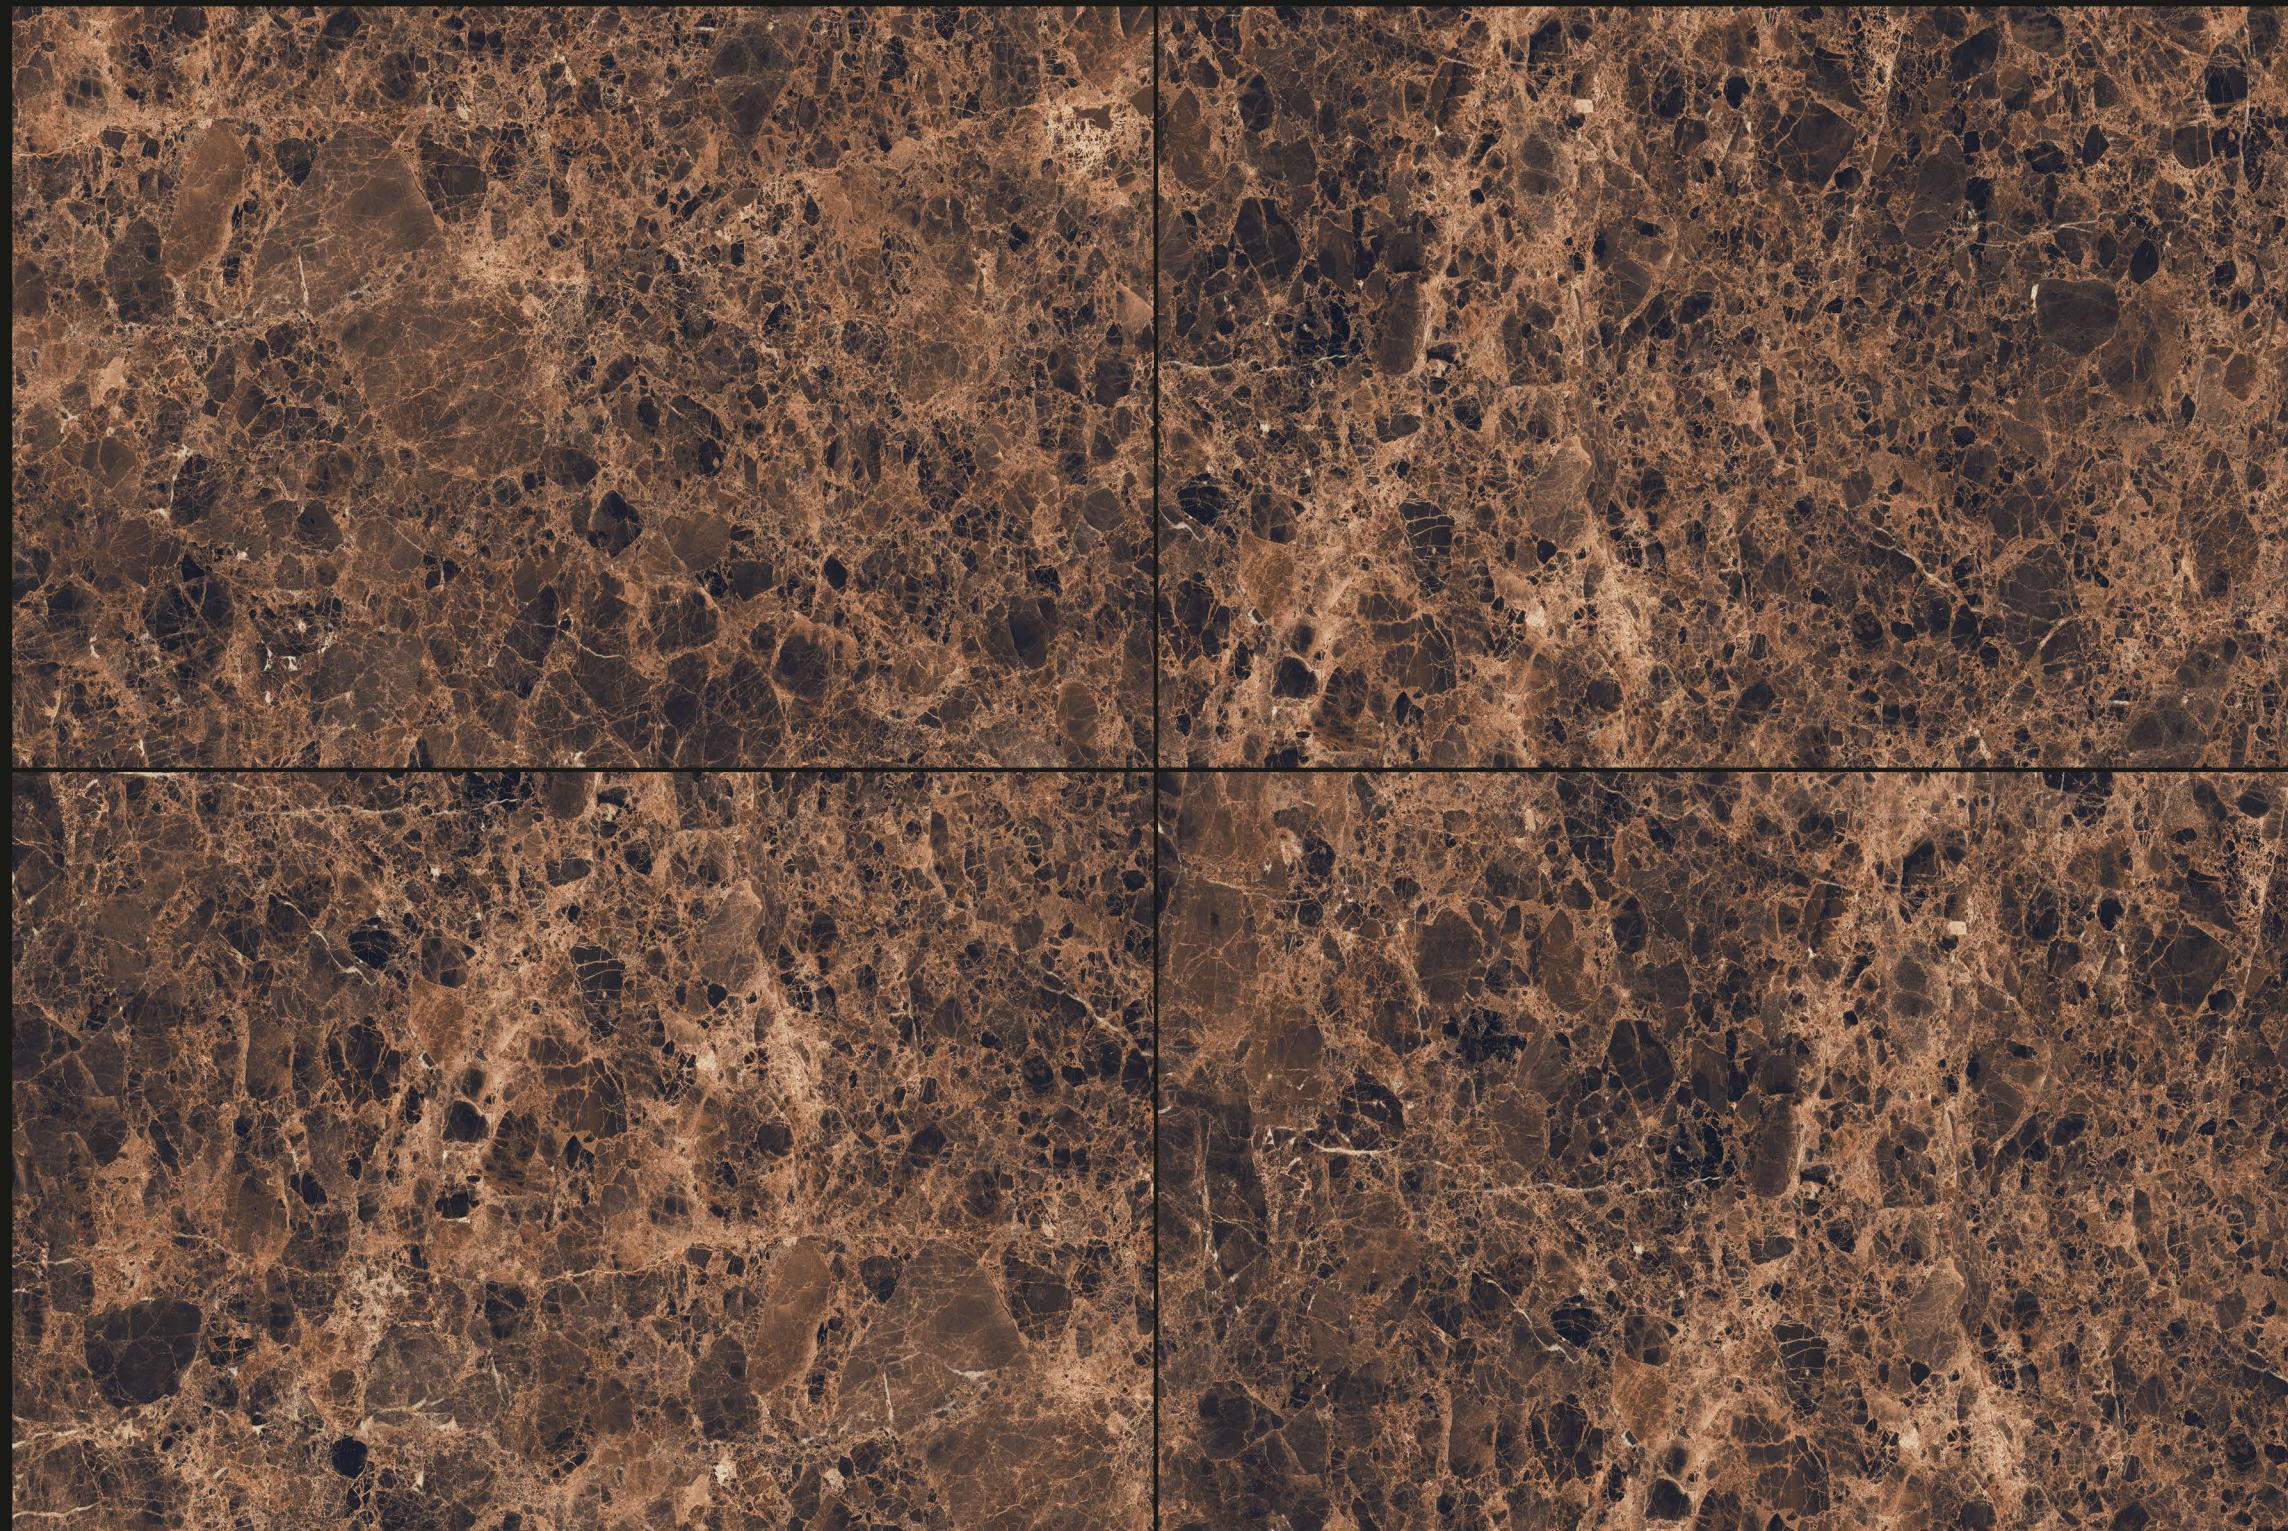

HI GLOSS
COLLECTION

LONIX®
ARTISTIC MARMOREUS

EMPARADOR
BROWN

FINISH : HI GLOSSY

SIZE : 800X1200MM

THICKNESS : 9MM

RANDOM : 4