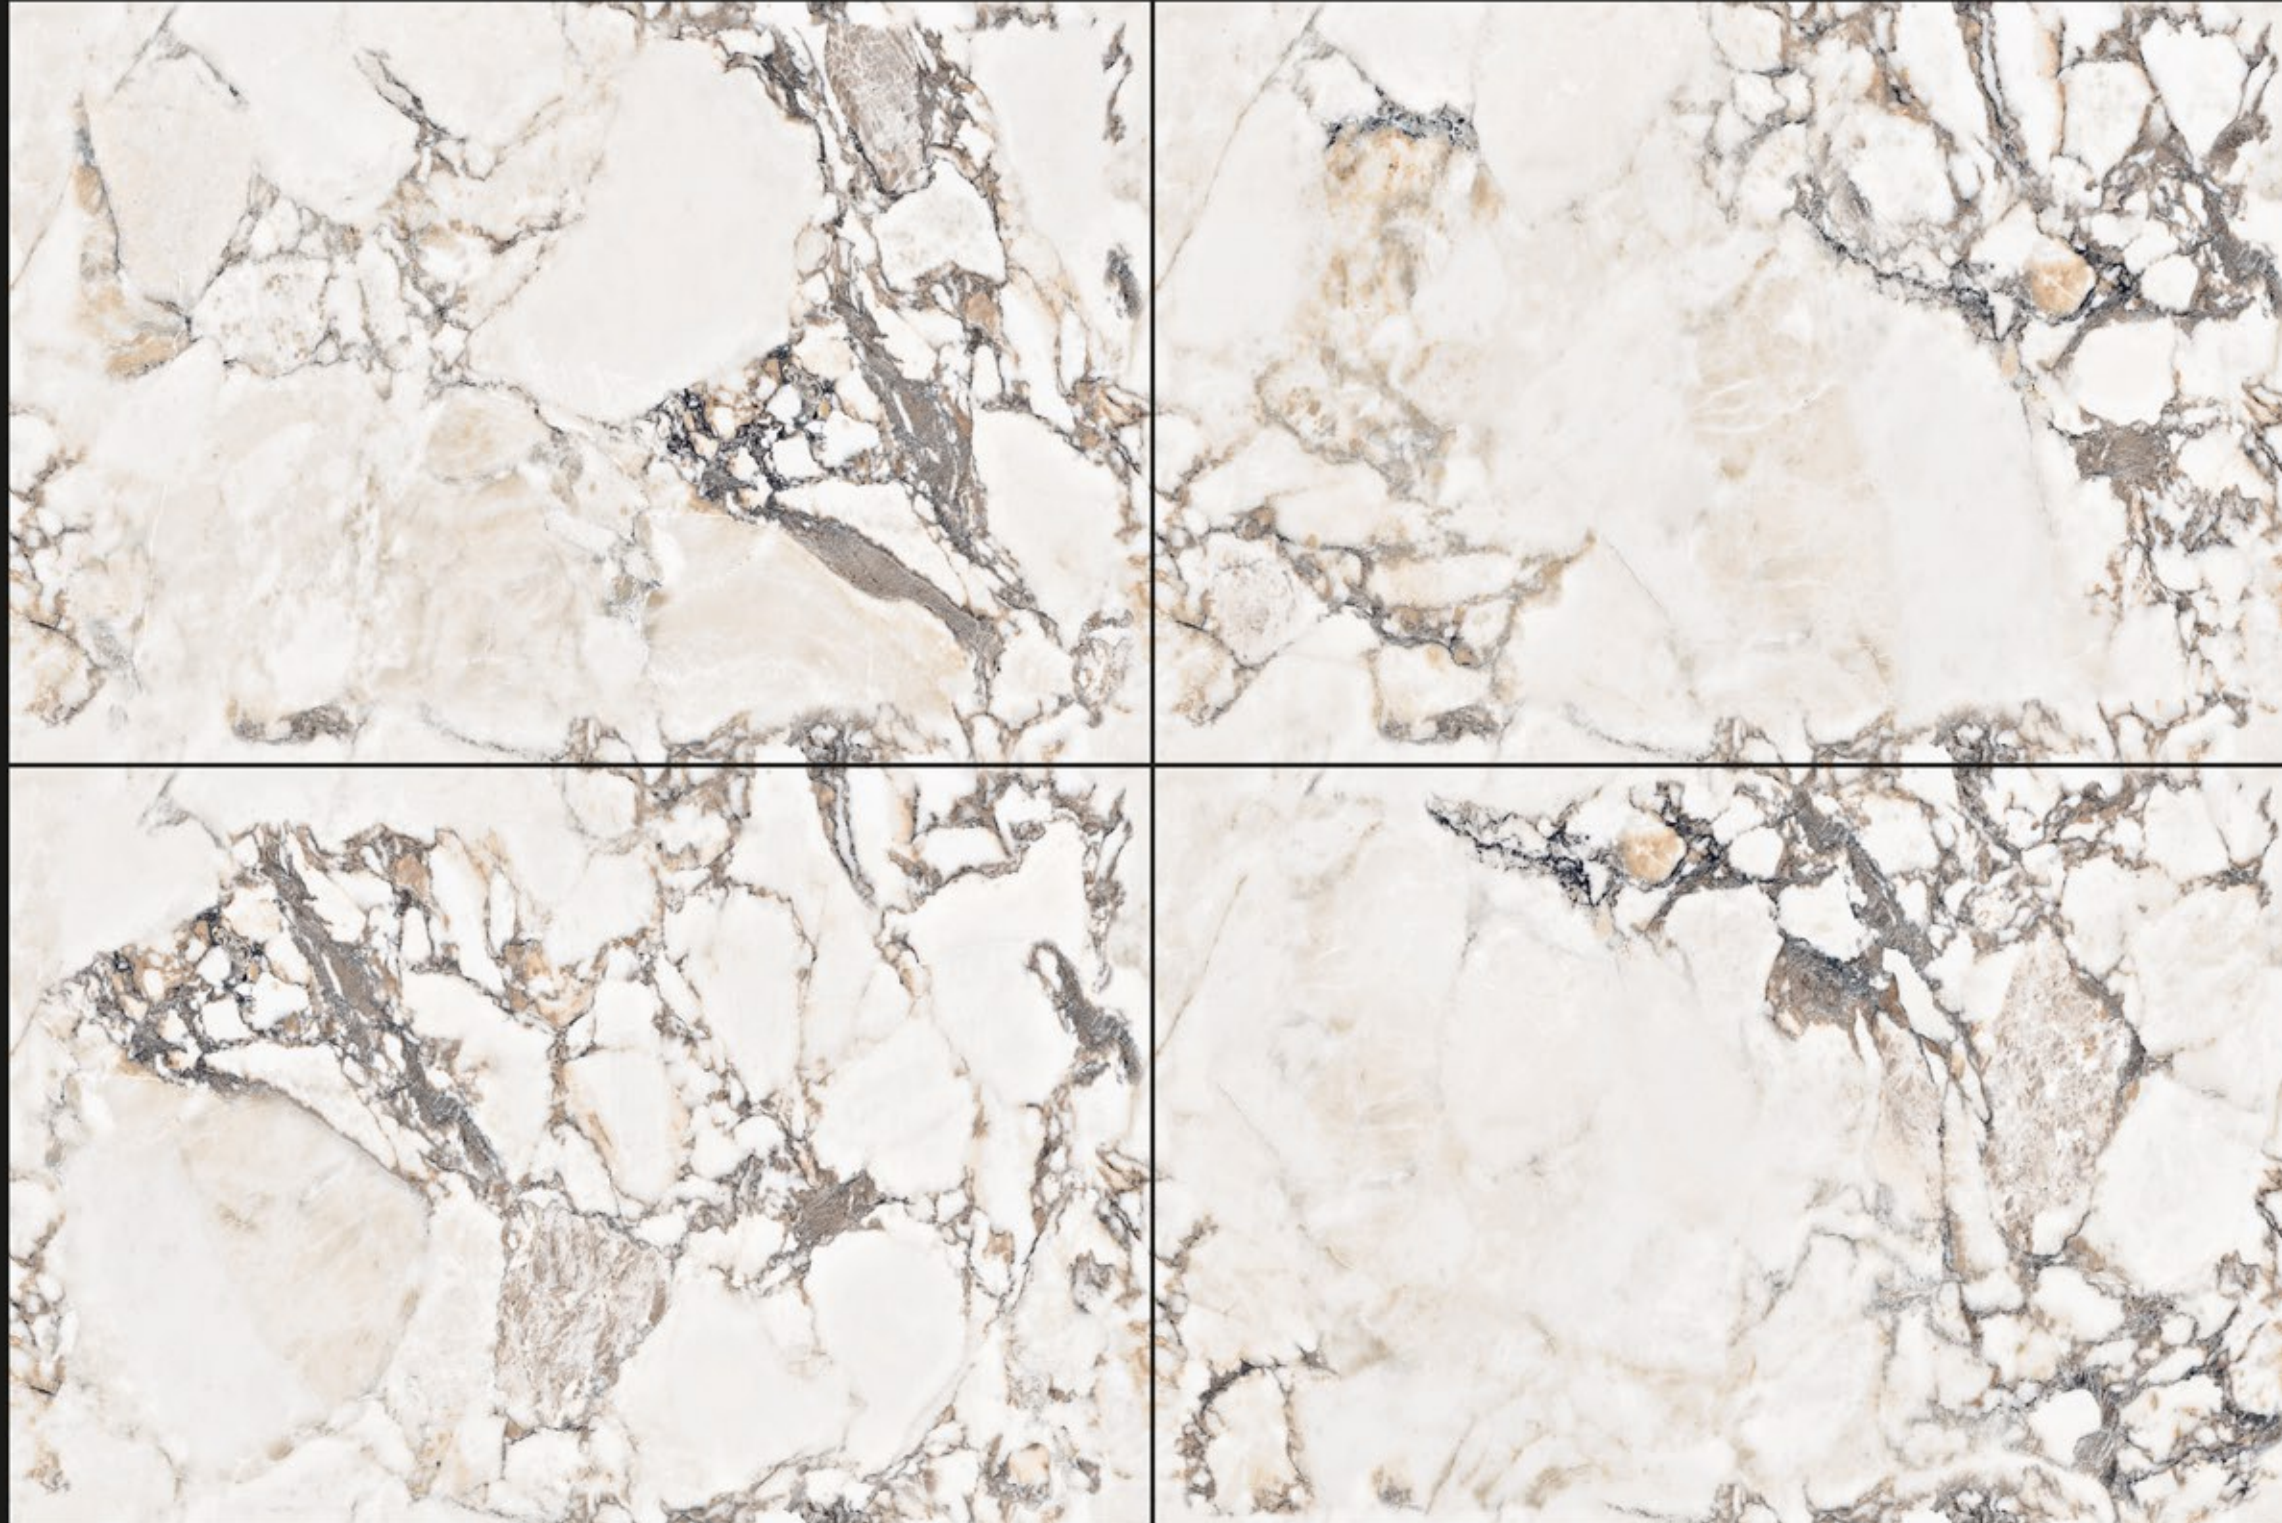

**PORSE
COLLECTION**

LONIX®
ARTISTIC MARMOREUS

**POSH DELICATO
WHITE**

FINISH : PORSE

SIZE : 800X1200MM

THICKNESS : 9MM

RANDOM : 4