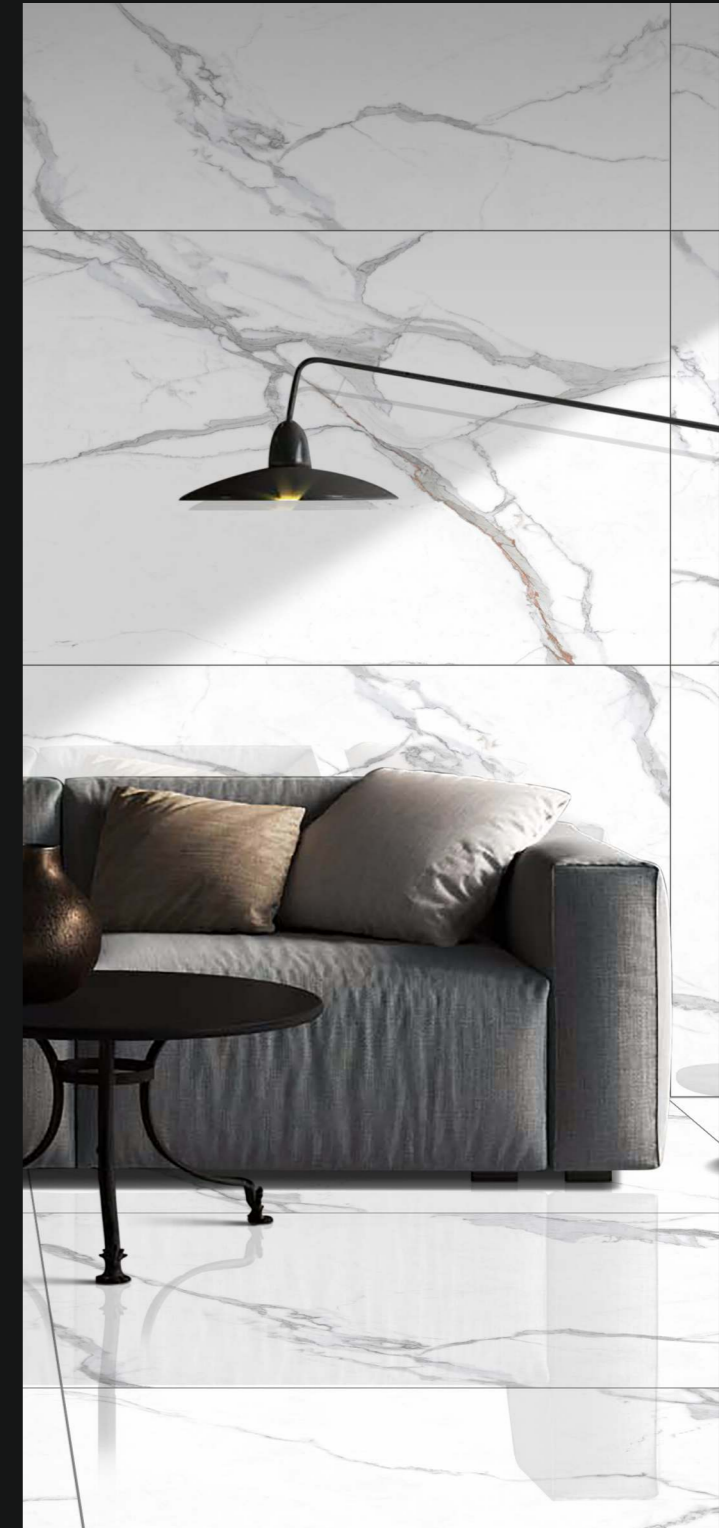

**MULTY
STATURIO**

FINISH : GLOSSY WHITE

SIZE : 800X1200MM

THICKNESS : 9MM

RANDOM : 4