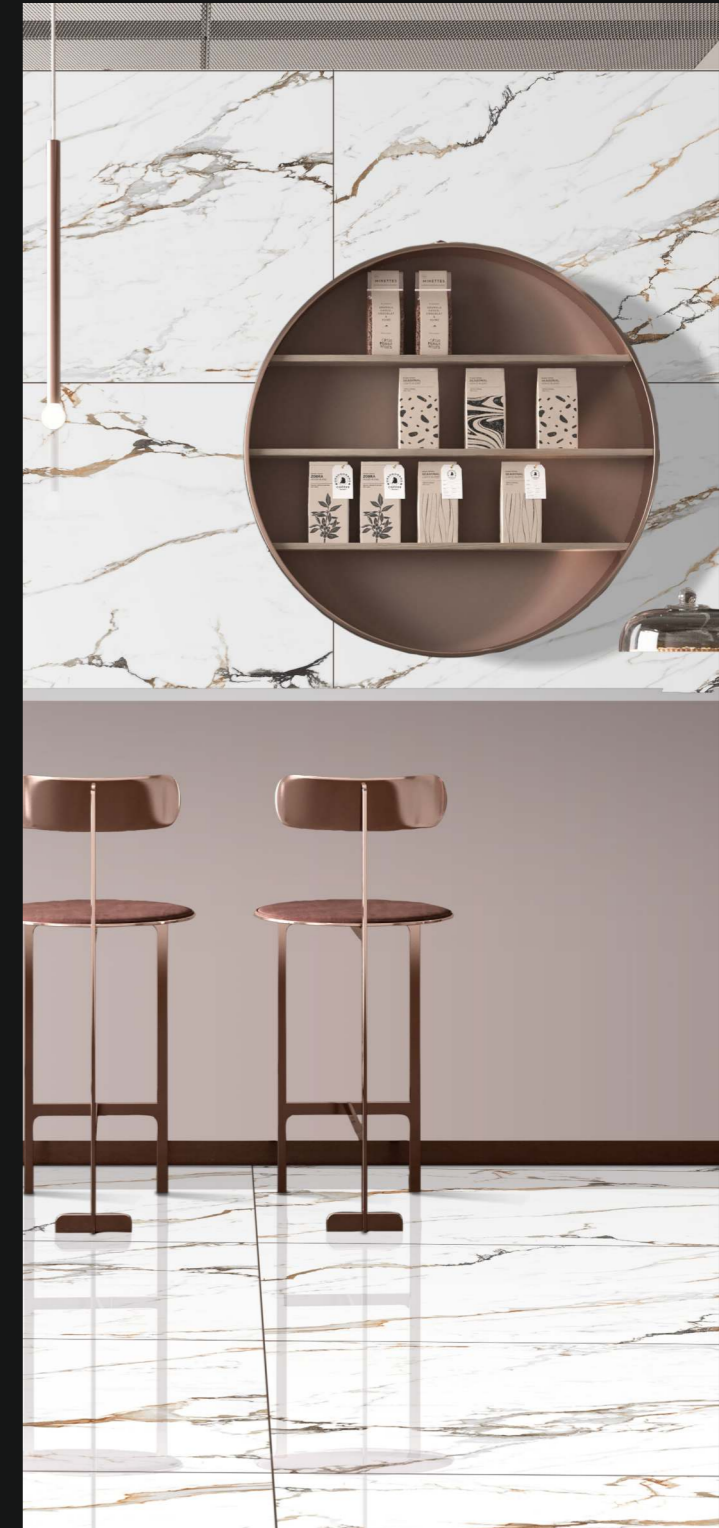

RANDOM : 3

**CALACUTTA  
ROSSO**

CARRARA  
GOLD

FINISH : GLOSSY WHITE

SIZE : 800X1200MM

THICKNESS : 9MM

RANDOM : 3

**CARRARA  
GOLD**