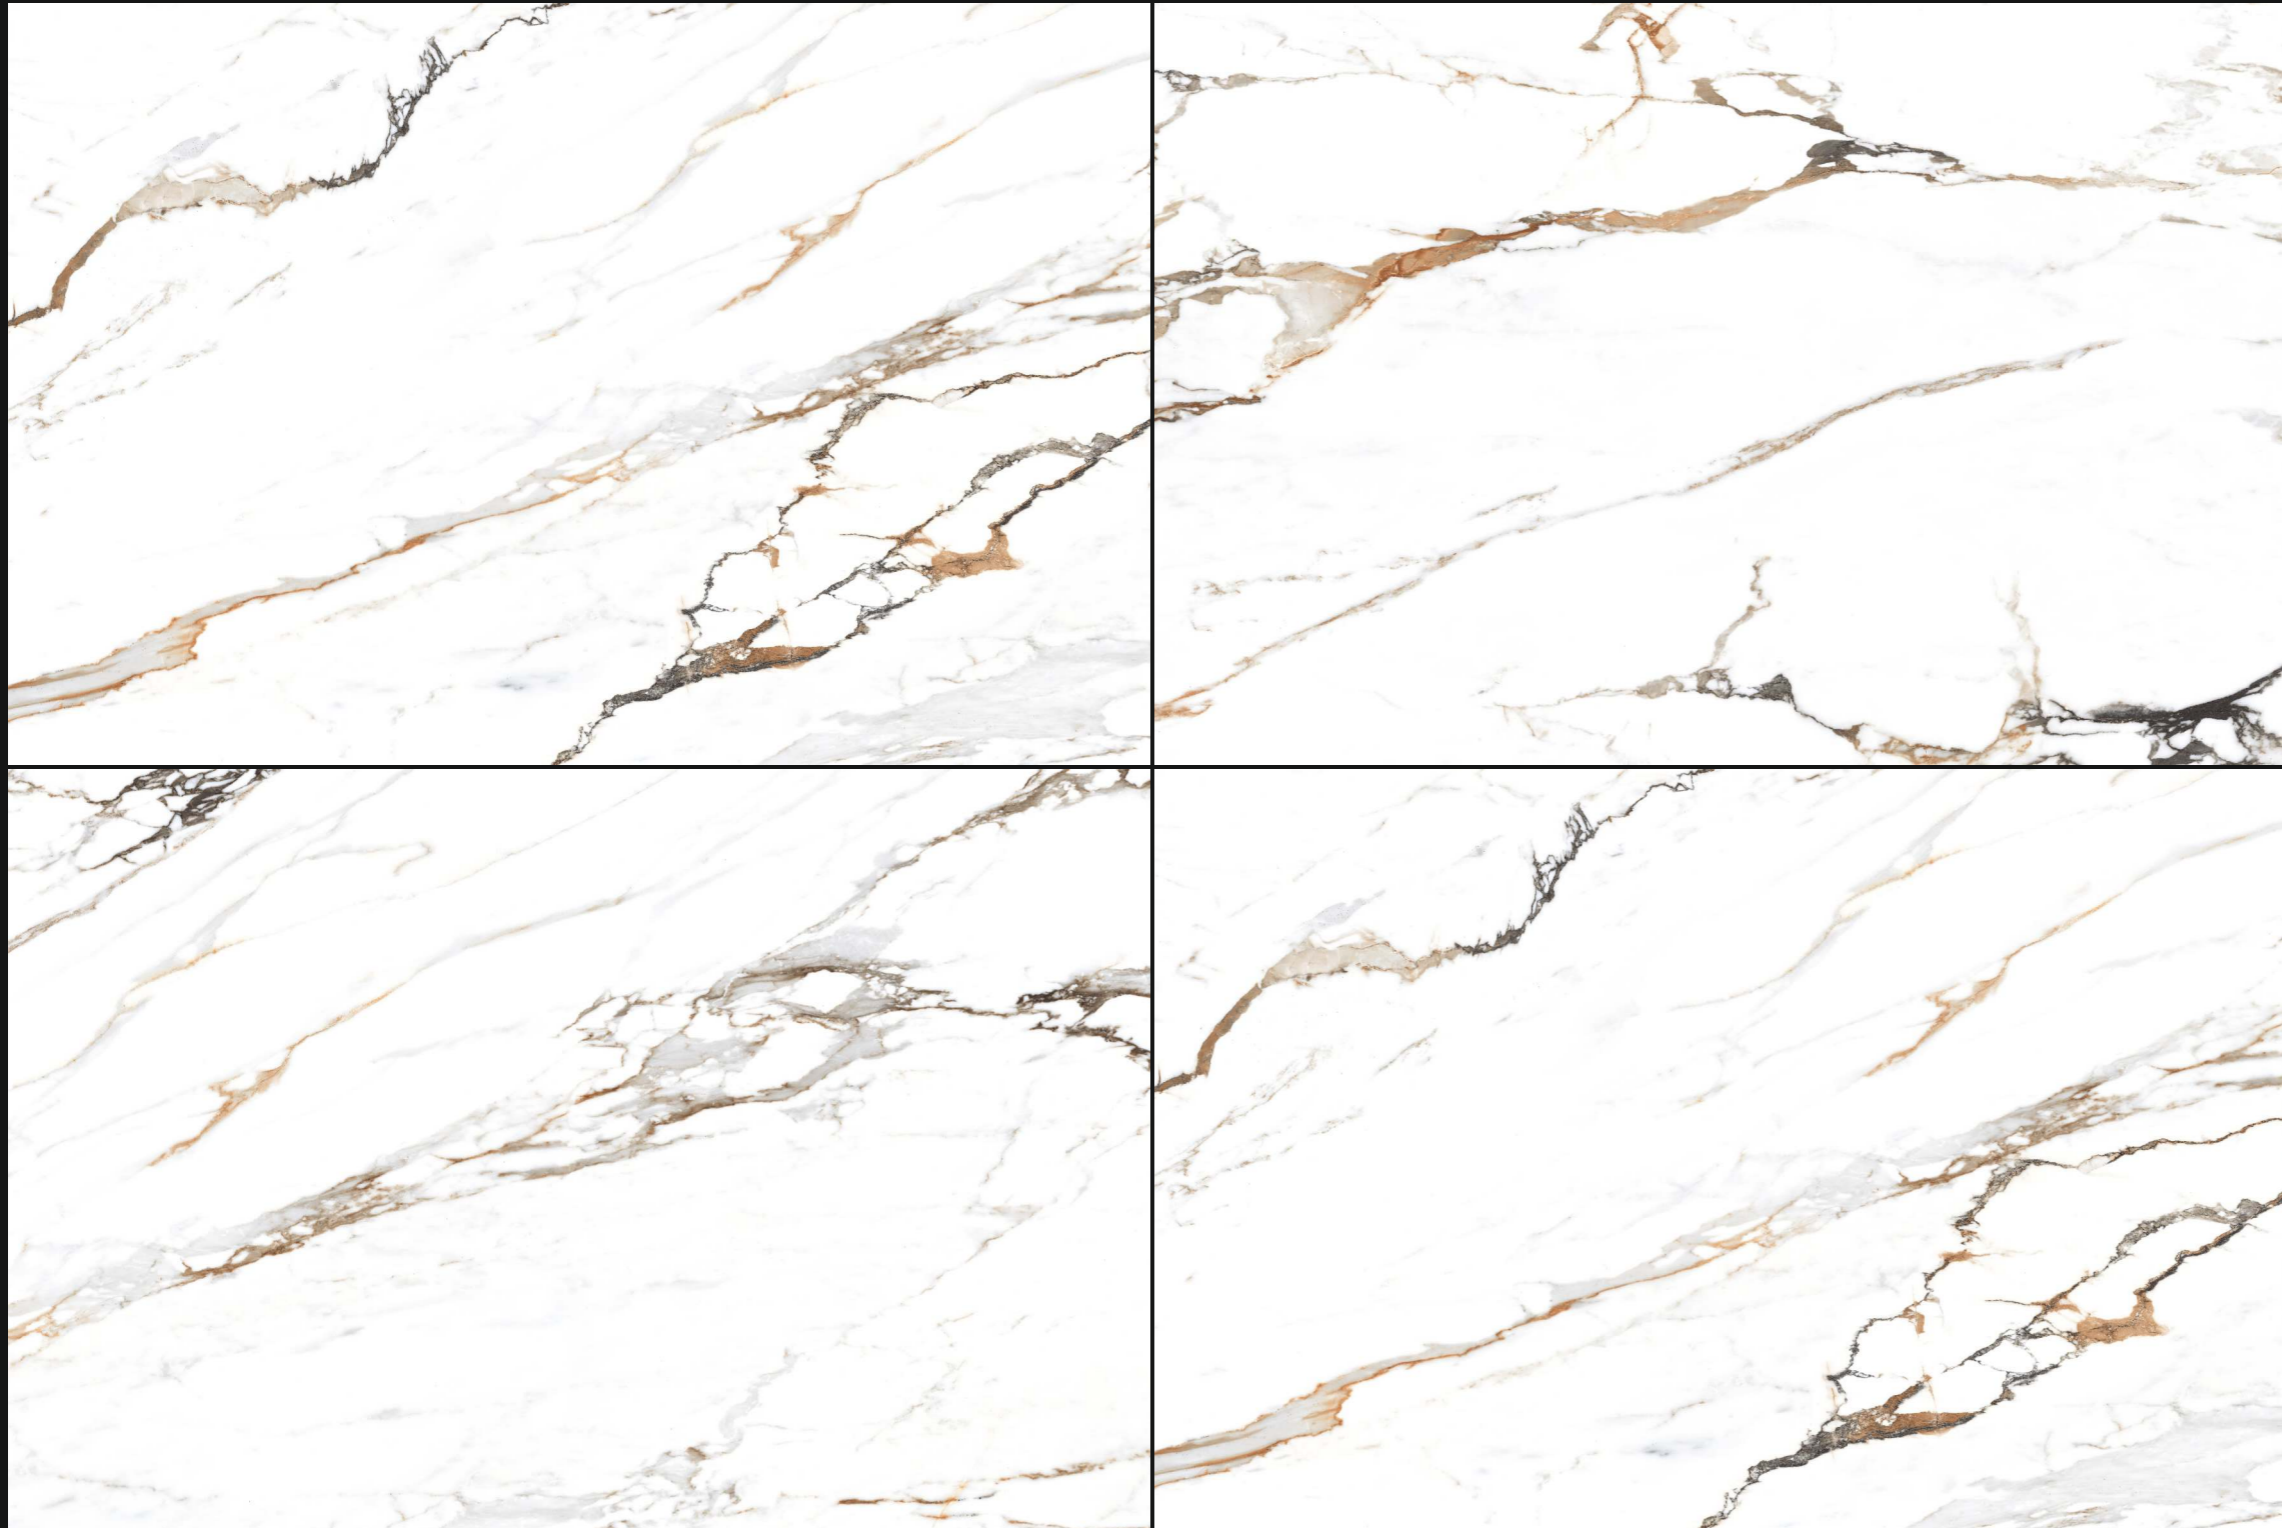

RANDOM : 3

**CALACUTTA  
ROSSO**

CARRARA  
GOLD

FINISH : GLOSSY WHITE

SIZE : 800X1200MM

THICKNESS : 9MM

RANDOM : 3

**CARRARA  
GOLD**