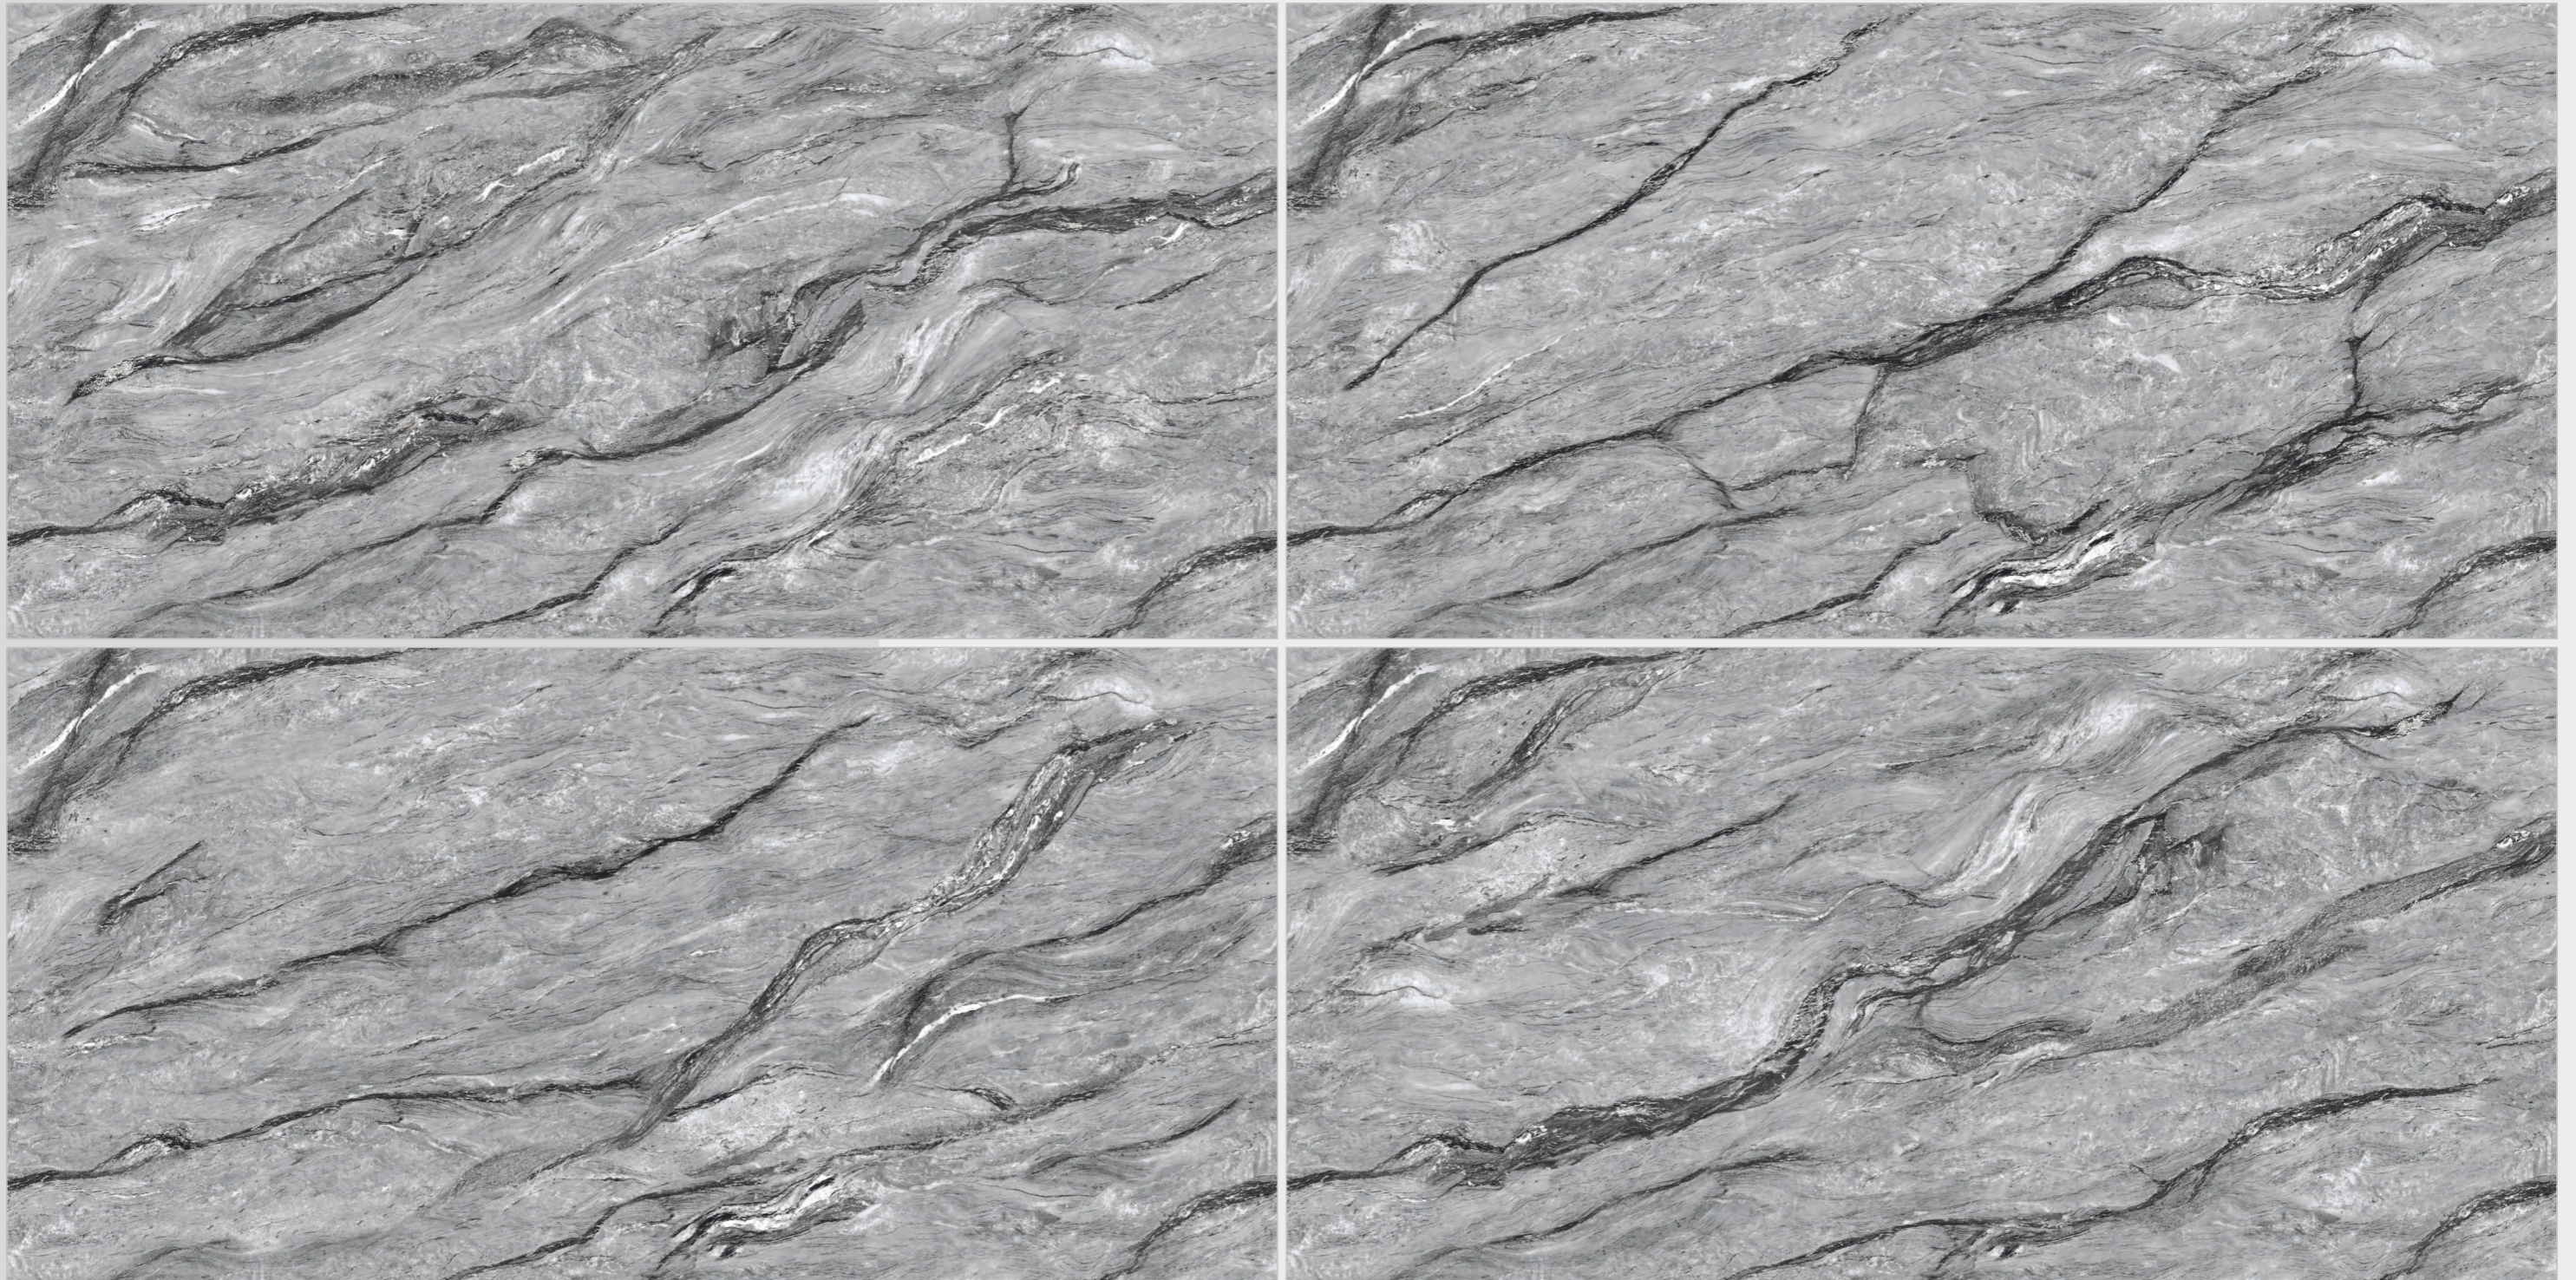

SEAMLESS
COLLECTION

LONIX®
ARTISTIC MARMOREUS

DIONA
GREY

R ● ● ● ●

FINISH : ENDLESS GLOSSY

SIZE : 800x1600mm