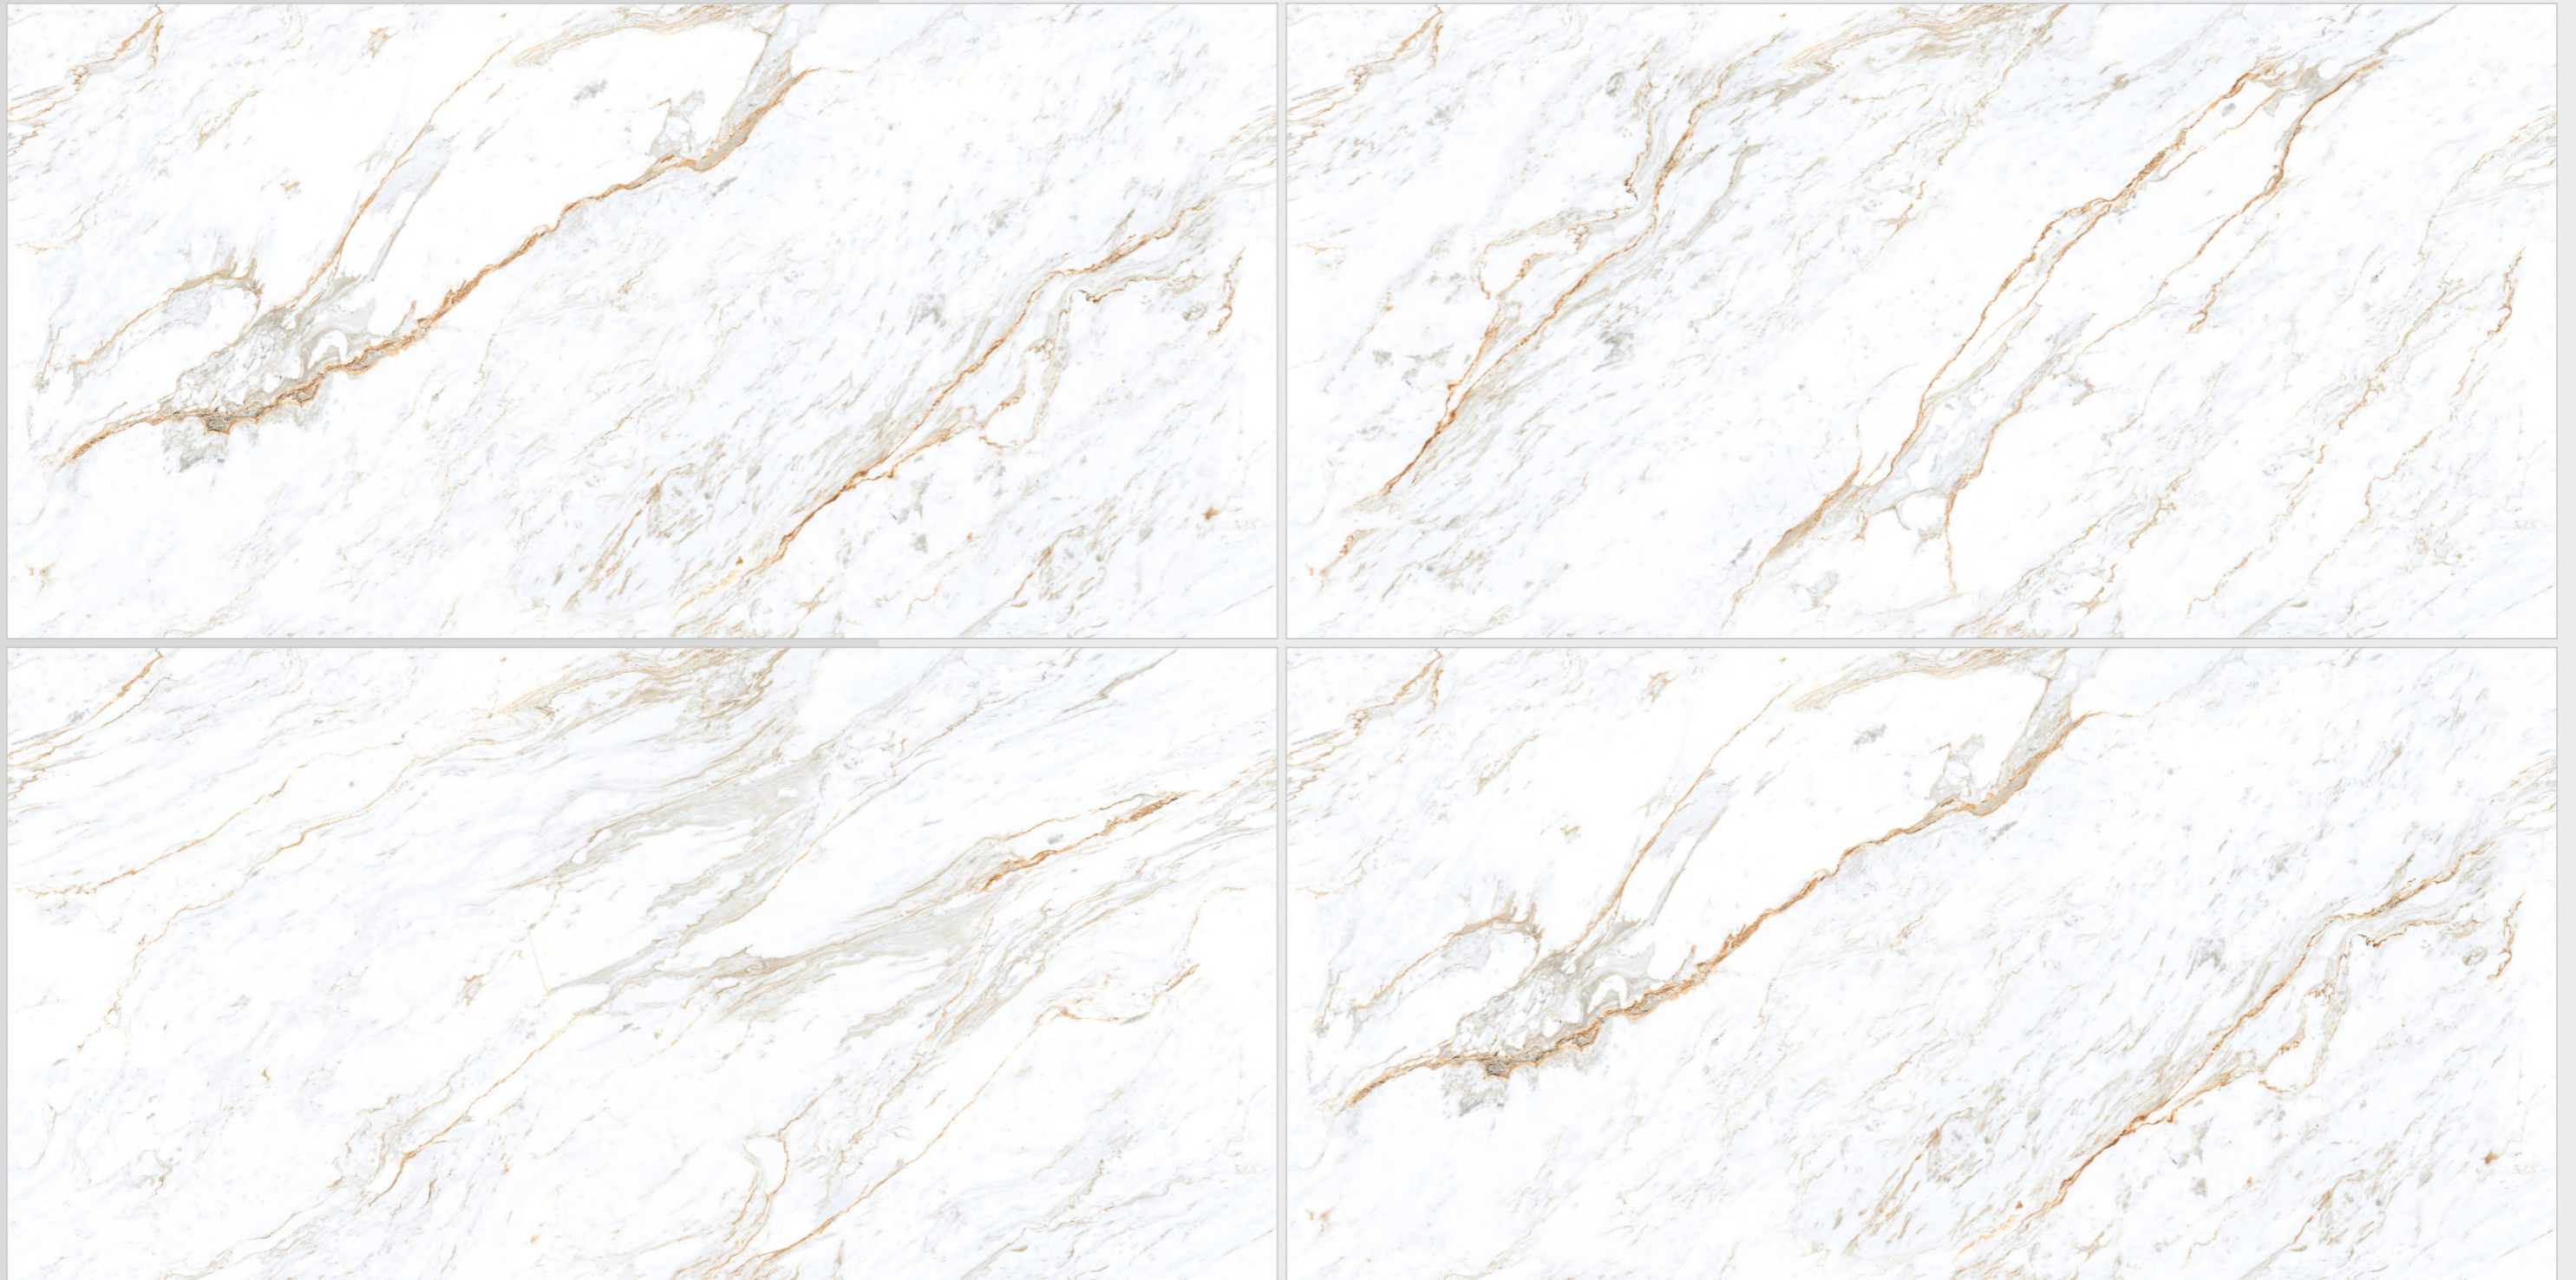

ICELAND GOLD

R ● ● ●

FINISH : ENDLESS GLOSSY

SIZE : 800x1600mm