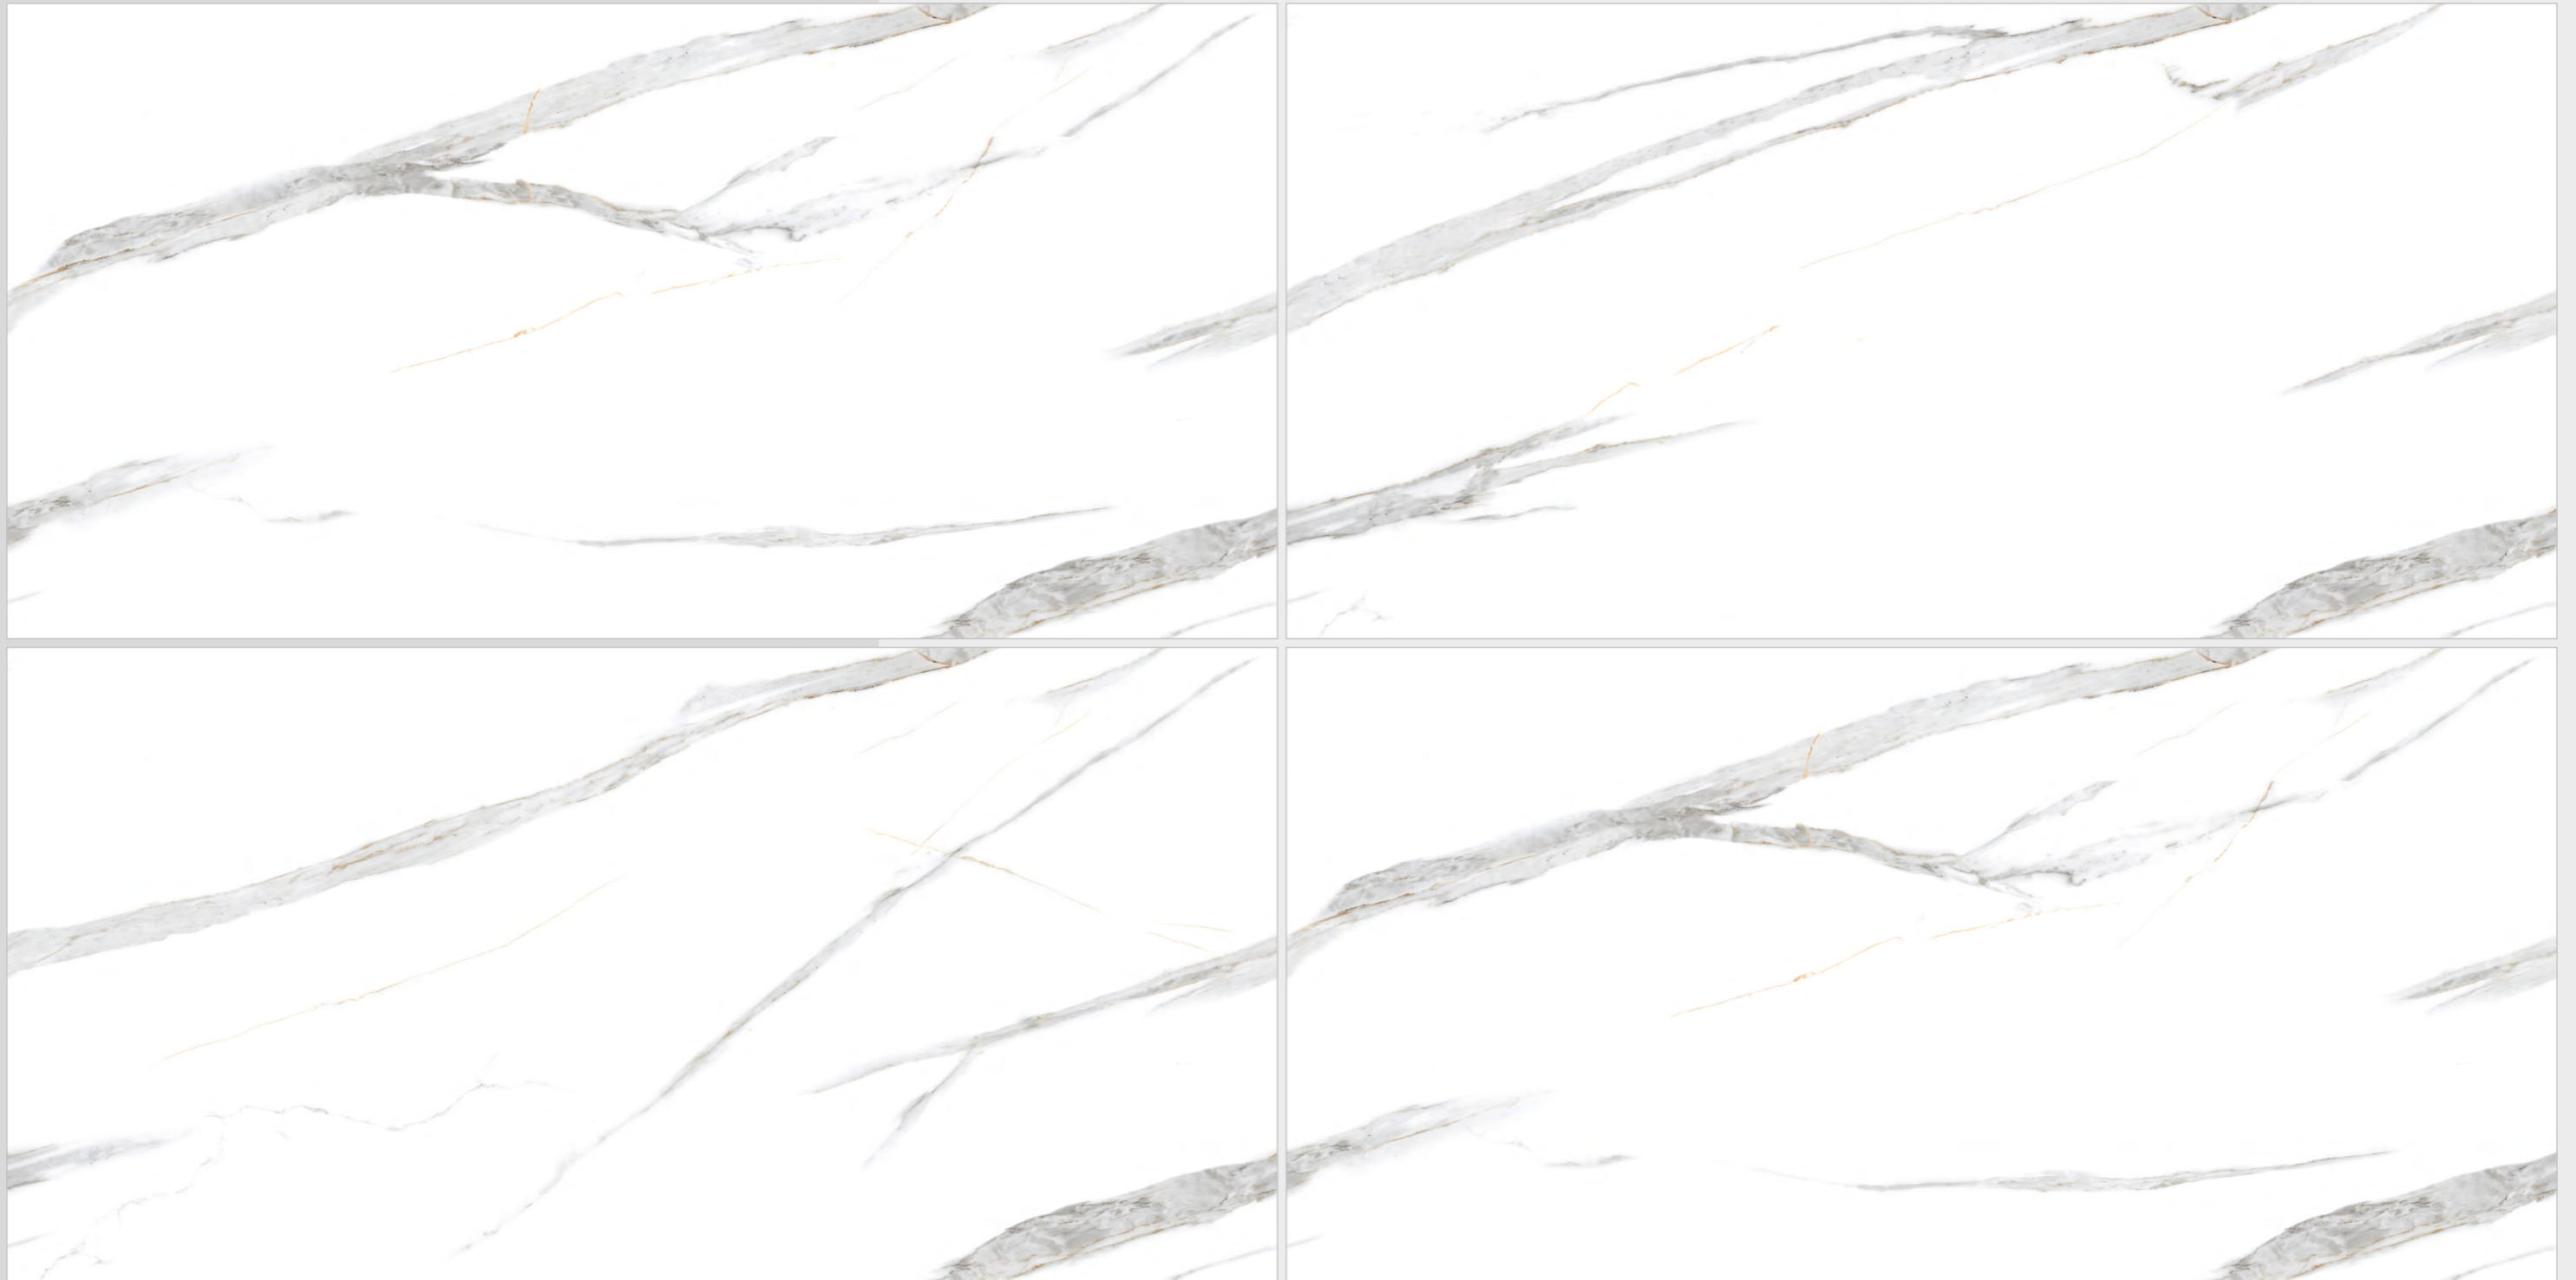

STATUARIO STREAK

R ● ● ● ●

FINISH : ENDLESS GLOSSY

SIZE : 800x1600mm

CALACATTA IBIS

R ● ● ●

FINISH : ENDLESS GLOSSY

SIZE : 800x1600mm