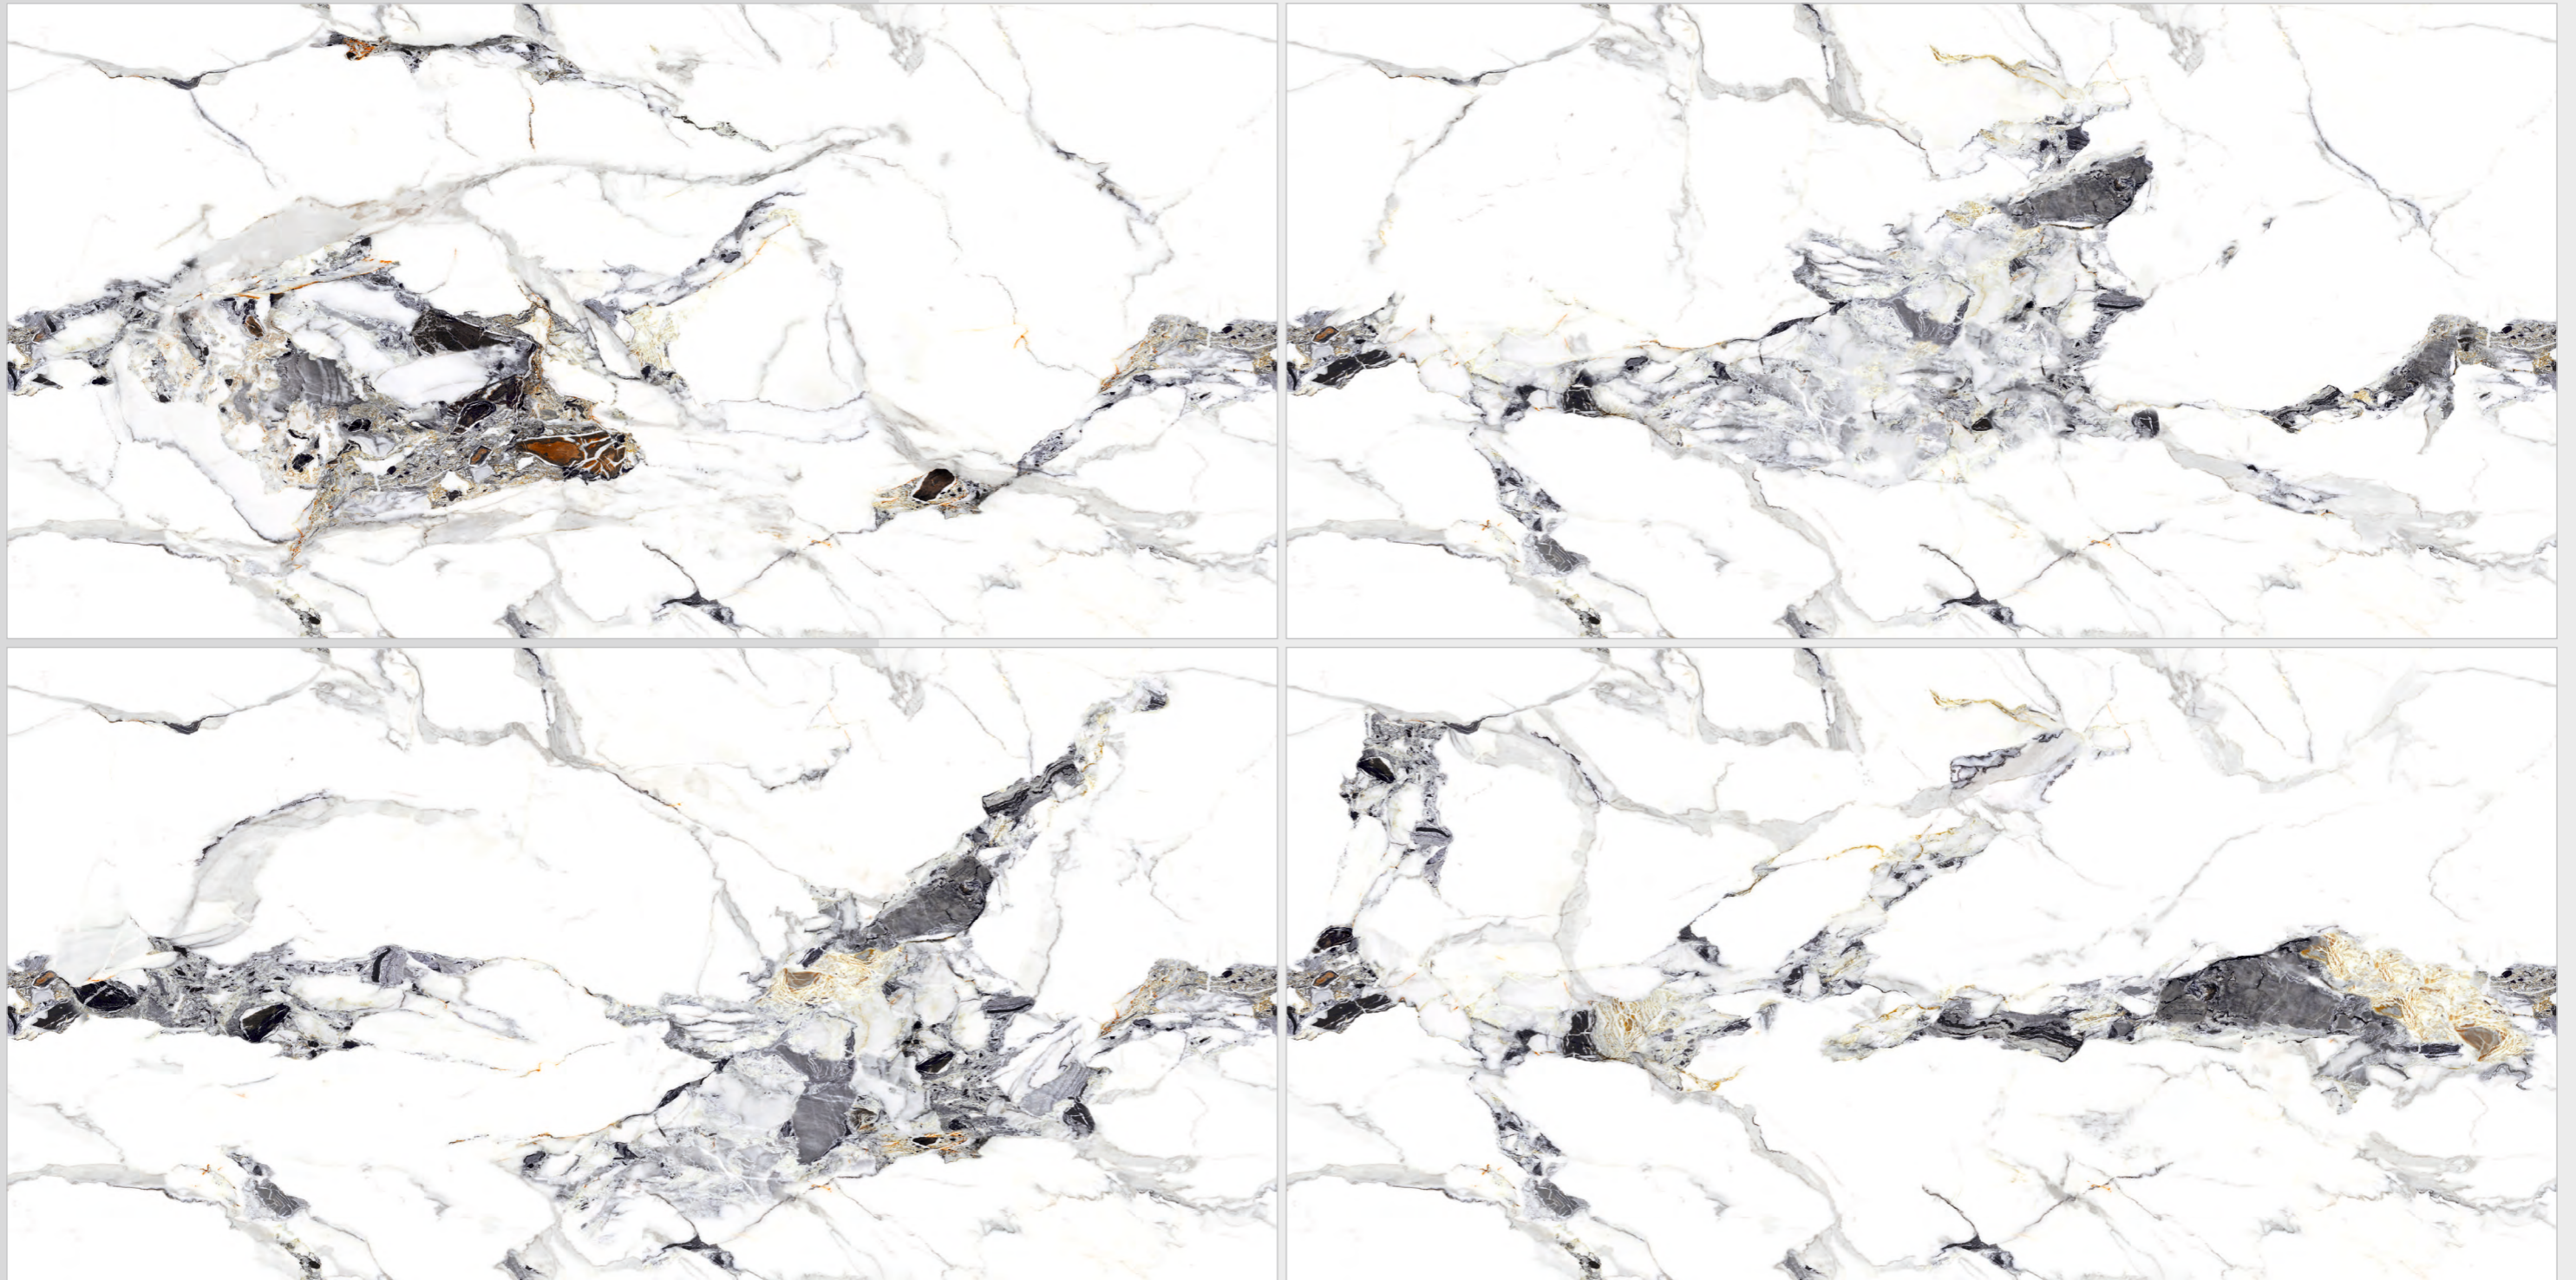

ROYAL DIAMOND

R ● ● ● ●

FINISH : ENDLESS GLOSSY

SIZE : 800x1600mm