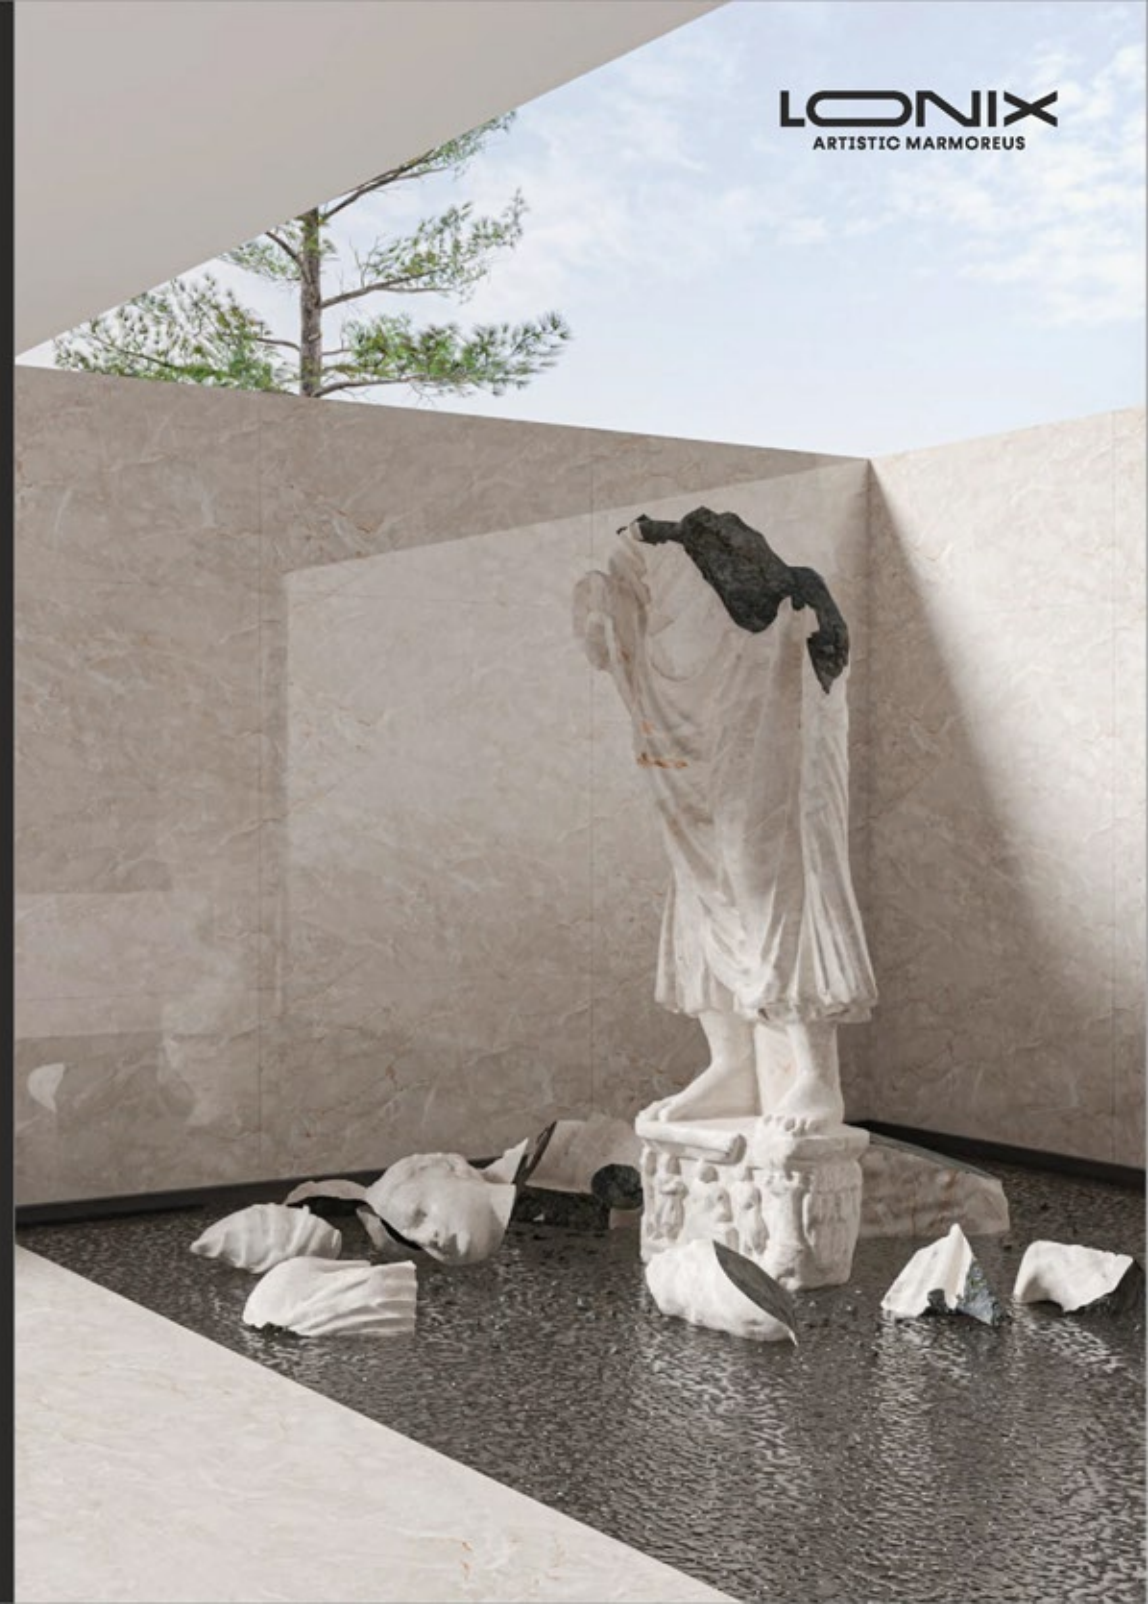

Elevate the perception
with the breathtaking
surfaces #Creative_Surfaces

Our Gleam collection is the beauty of ceramic creation. It's the tale of classic white series, carved to soothe the senses with serenity & it's vibratious shade. Indulge in the ecstasy & fantasy of veins infused in the sensational white surfaces. Perceive the opulence with the richness of bright shades of Gleam Collection. Luxe stands for luxury which is made affordable with the melange of ceramic artisanship. Embrace your mood & corners across your space with the uplifting shades of luxe collection. Delve into the eye-pleasing textures that decorate your dream spaces.

www.lonixceramica.in