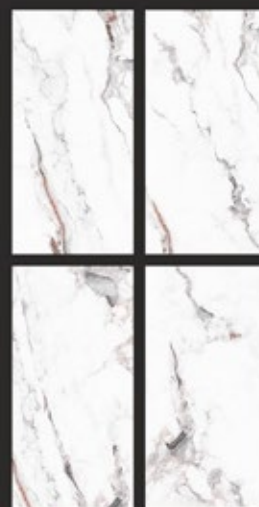

#Beguiling_Boutique

Luxe
COLLECTION

LONIX
ARTISTIC MARMOREUS

GALAXY STATURIO

FINISH : GLOSSY
THICKNESS : 9MM
RANDOM : 4

AVAILABLE SIZES :
800x1600 | 800x1200 | 600x1200 | 800x800 | 600x600

#Decent_Decore

Luxe
COLLECTION