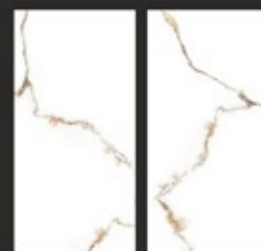

Luxe
COLLECTION

LONIX
ARTISTIC MARMOREUS

STATURIO BRONZE

FINISH : GLOSSY
THICKNESS : 9MM
RANDOM : 3