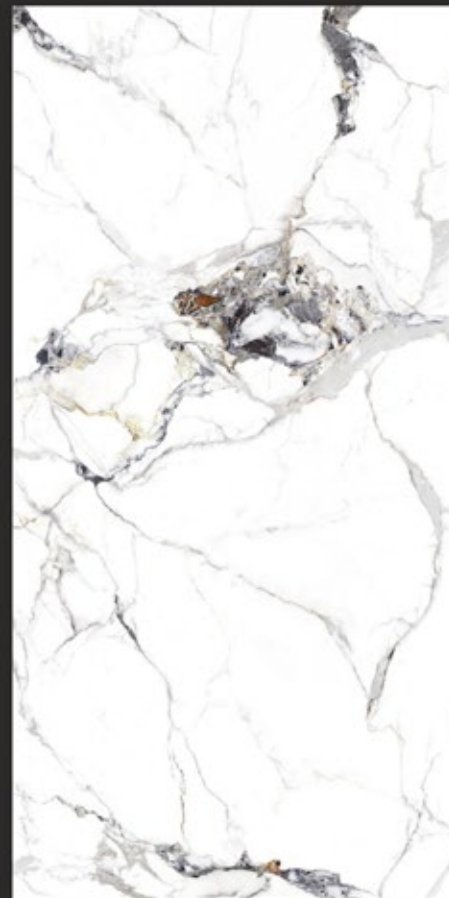

AVAILABLE SIZES :
800x1600 | 800x1200 | 600x1200 | 800x800 | 600x600

#Luring_Luxury

Luxe
COLLECTION

LONIX
ARTISTIC MARMOREUS

ZEBRA
WHITE

FINISH : GLOSSY
THICKNESS : 9MM
RANDOM : 3

AVAILABLE SIZES :
800x1600 | 800x1200 | 600x1200 | 800x800 | 600x600