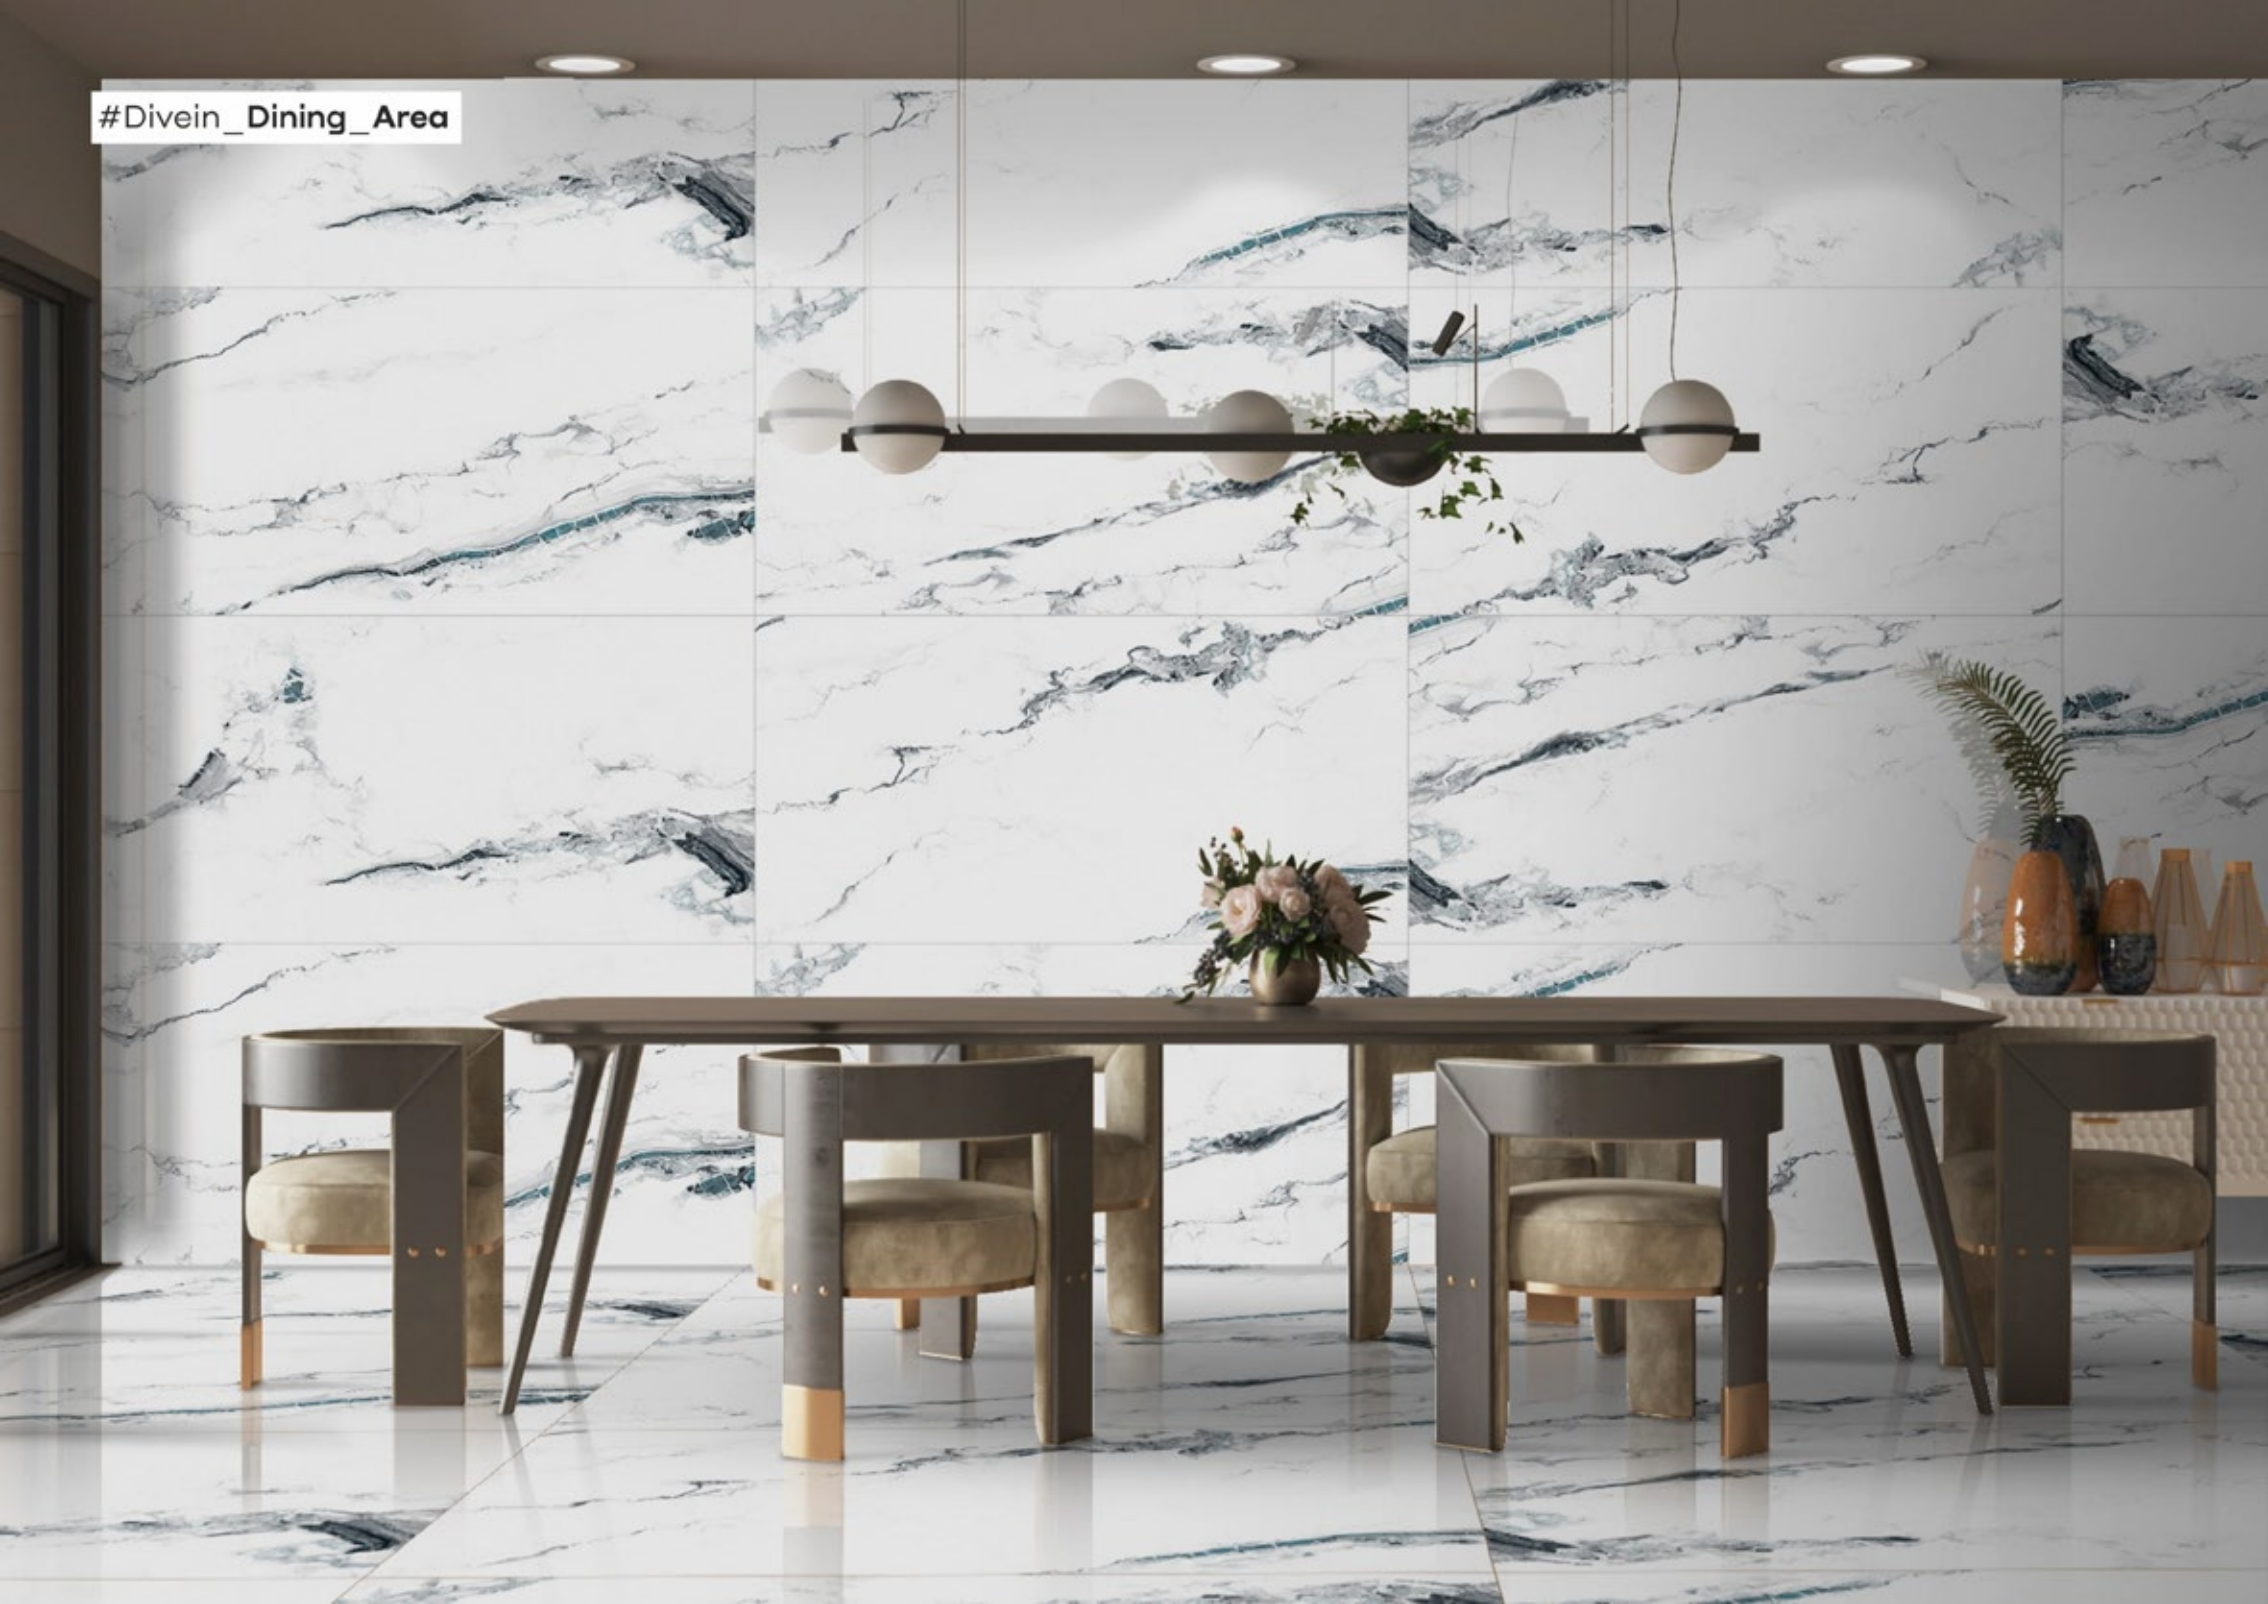

LONIX
ARTISTIC MARMOREUS

GALAXY STATURIO TEAL

FINISH : GLOSSY
THICKNESS : 9MM
RANDOM : 4

AVAILABLE SIZES :
800x1600 | 800x1200 | 600x1200 | 800x800 | 600x600

#Divein_Dining_Area

Luxe
COLLECTION

LONIX
ARTISTIC MARMOREUS