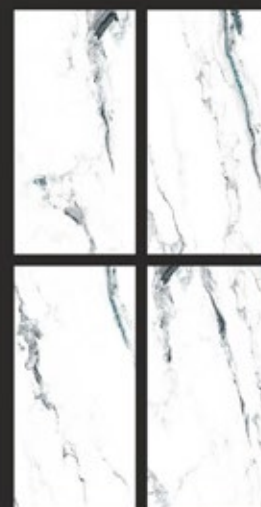

Luxe
COLLECTION

LONIX
ARTISTIC MARMOREUS

GALAXY STATURIO TEAL

FINISH : GLOSSY
THICKNESS : 9MM
RANDOM : 4