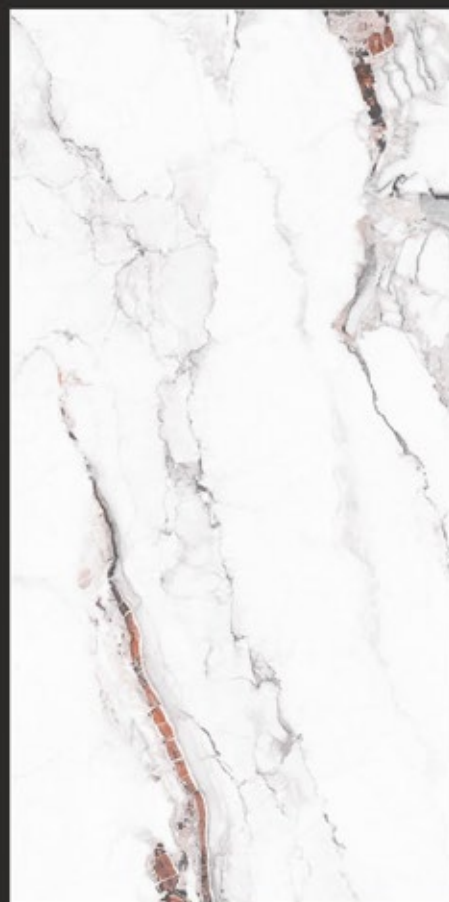

#Beguiling_Boutique

Luxe
COLLECTION

LONIX
ARTISTIC MARMOREUS

GALAXY STATURIO

FINISH : GLOSSY
THICKNESS : 9MM
RANDOM : 4

AVAILABLE SIZES :
800x1600 | 800x1200 | 600x1200 | 800x800 | 600x600

#Decent_Decore

Luxe
COLLECTION