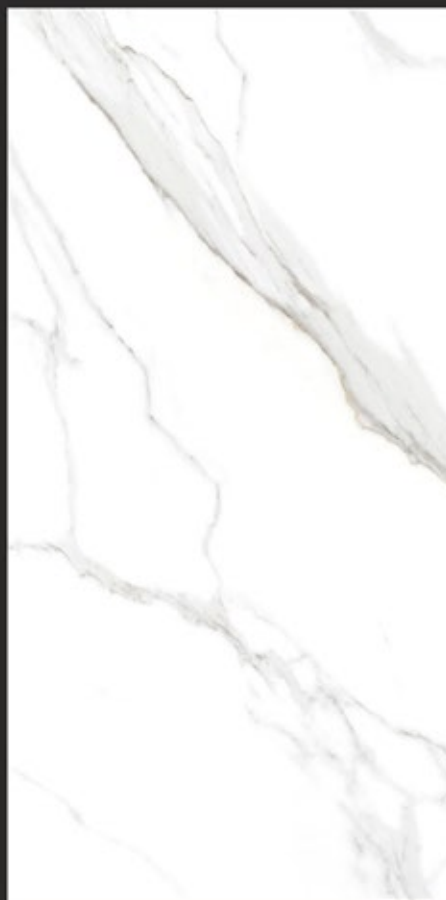

STATURIO PALERMO

FINISH : GLOSSY
THICKNESS : 9MM
RANDOM : 4