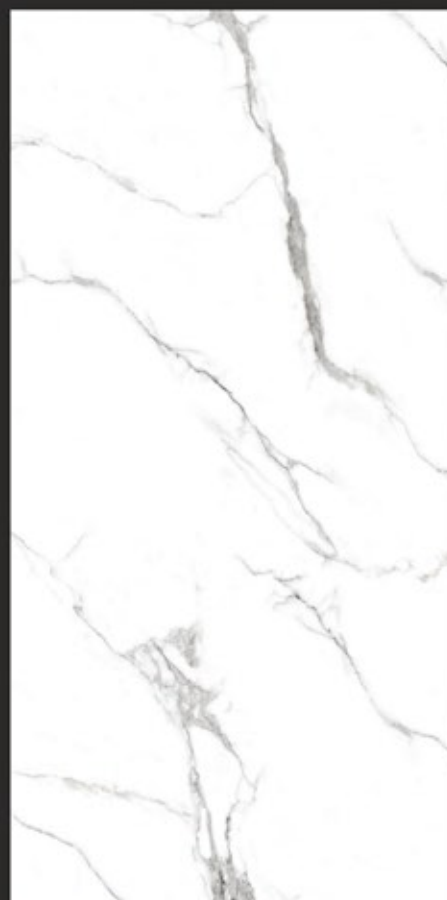

AVAILABLE SIZES :
800x1600 | 800x1200 | 600x1200 | 800x800 | 600x600

#Futuristic_Kitchen

Luxe
COLLECTION

LONIX
ARTISTIC MARMOREUS

STATURIO APPOLO

FINISH : GLOSSY
THICKNESS : 9MM
RANDOM : 4

AVAILABLE SIZES :
800x1600 | 800x1200 | 600x1200 | 800x800 | 600x600