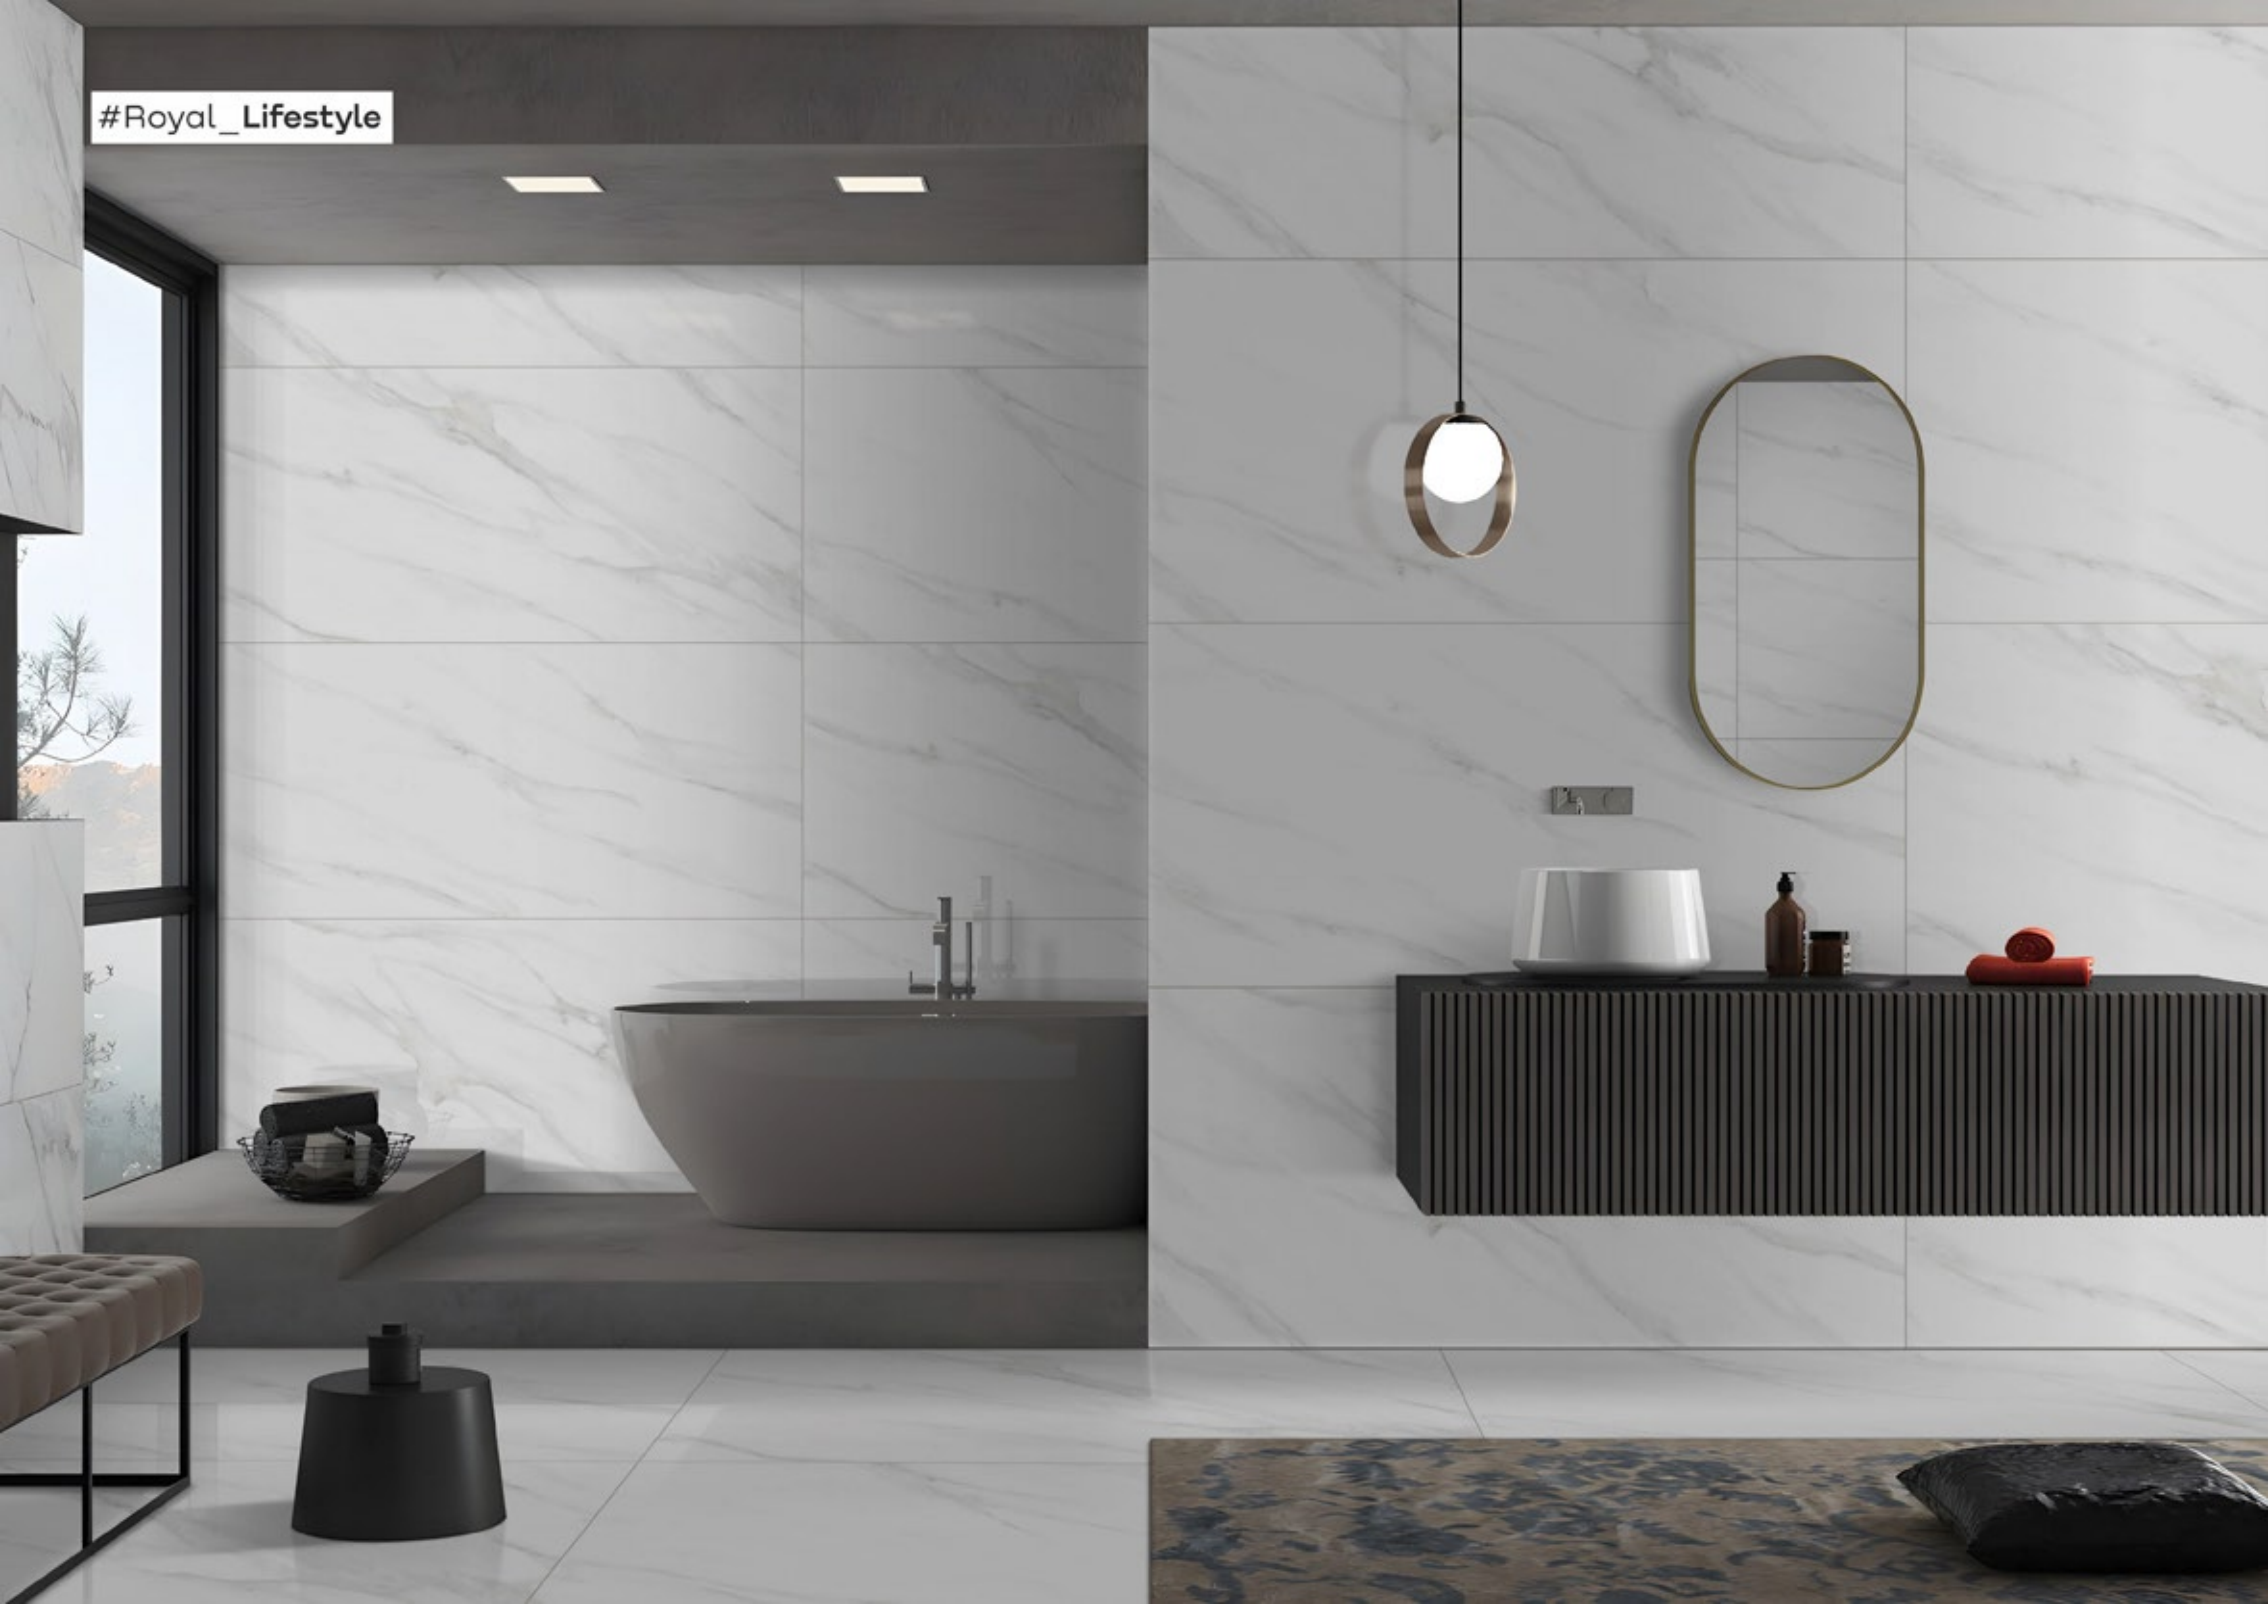

LONIX
ARTISTIC MARMOREUS

STATURIO NICE

FINISH : GLOSSY
THICKNESS : 9MM
RANDOM : 4

AVAILABLE SIZES :
800x1600 | 800x1200 | 600x1200 | 800x800 | 600x600

#Royal_Lifestyle

Luxe
COLLECTION

LONIX
ARTISTIC MARMOREUS