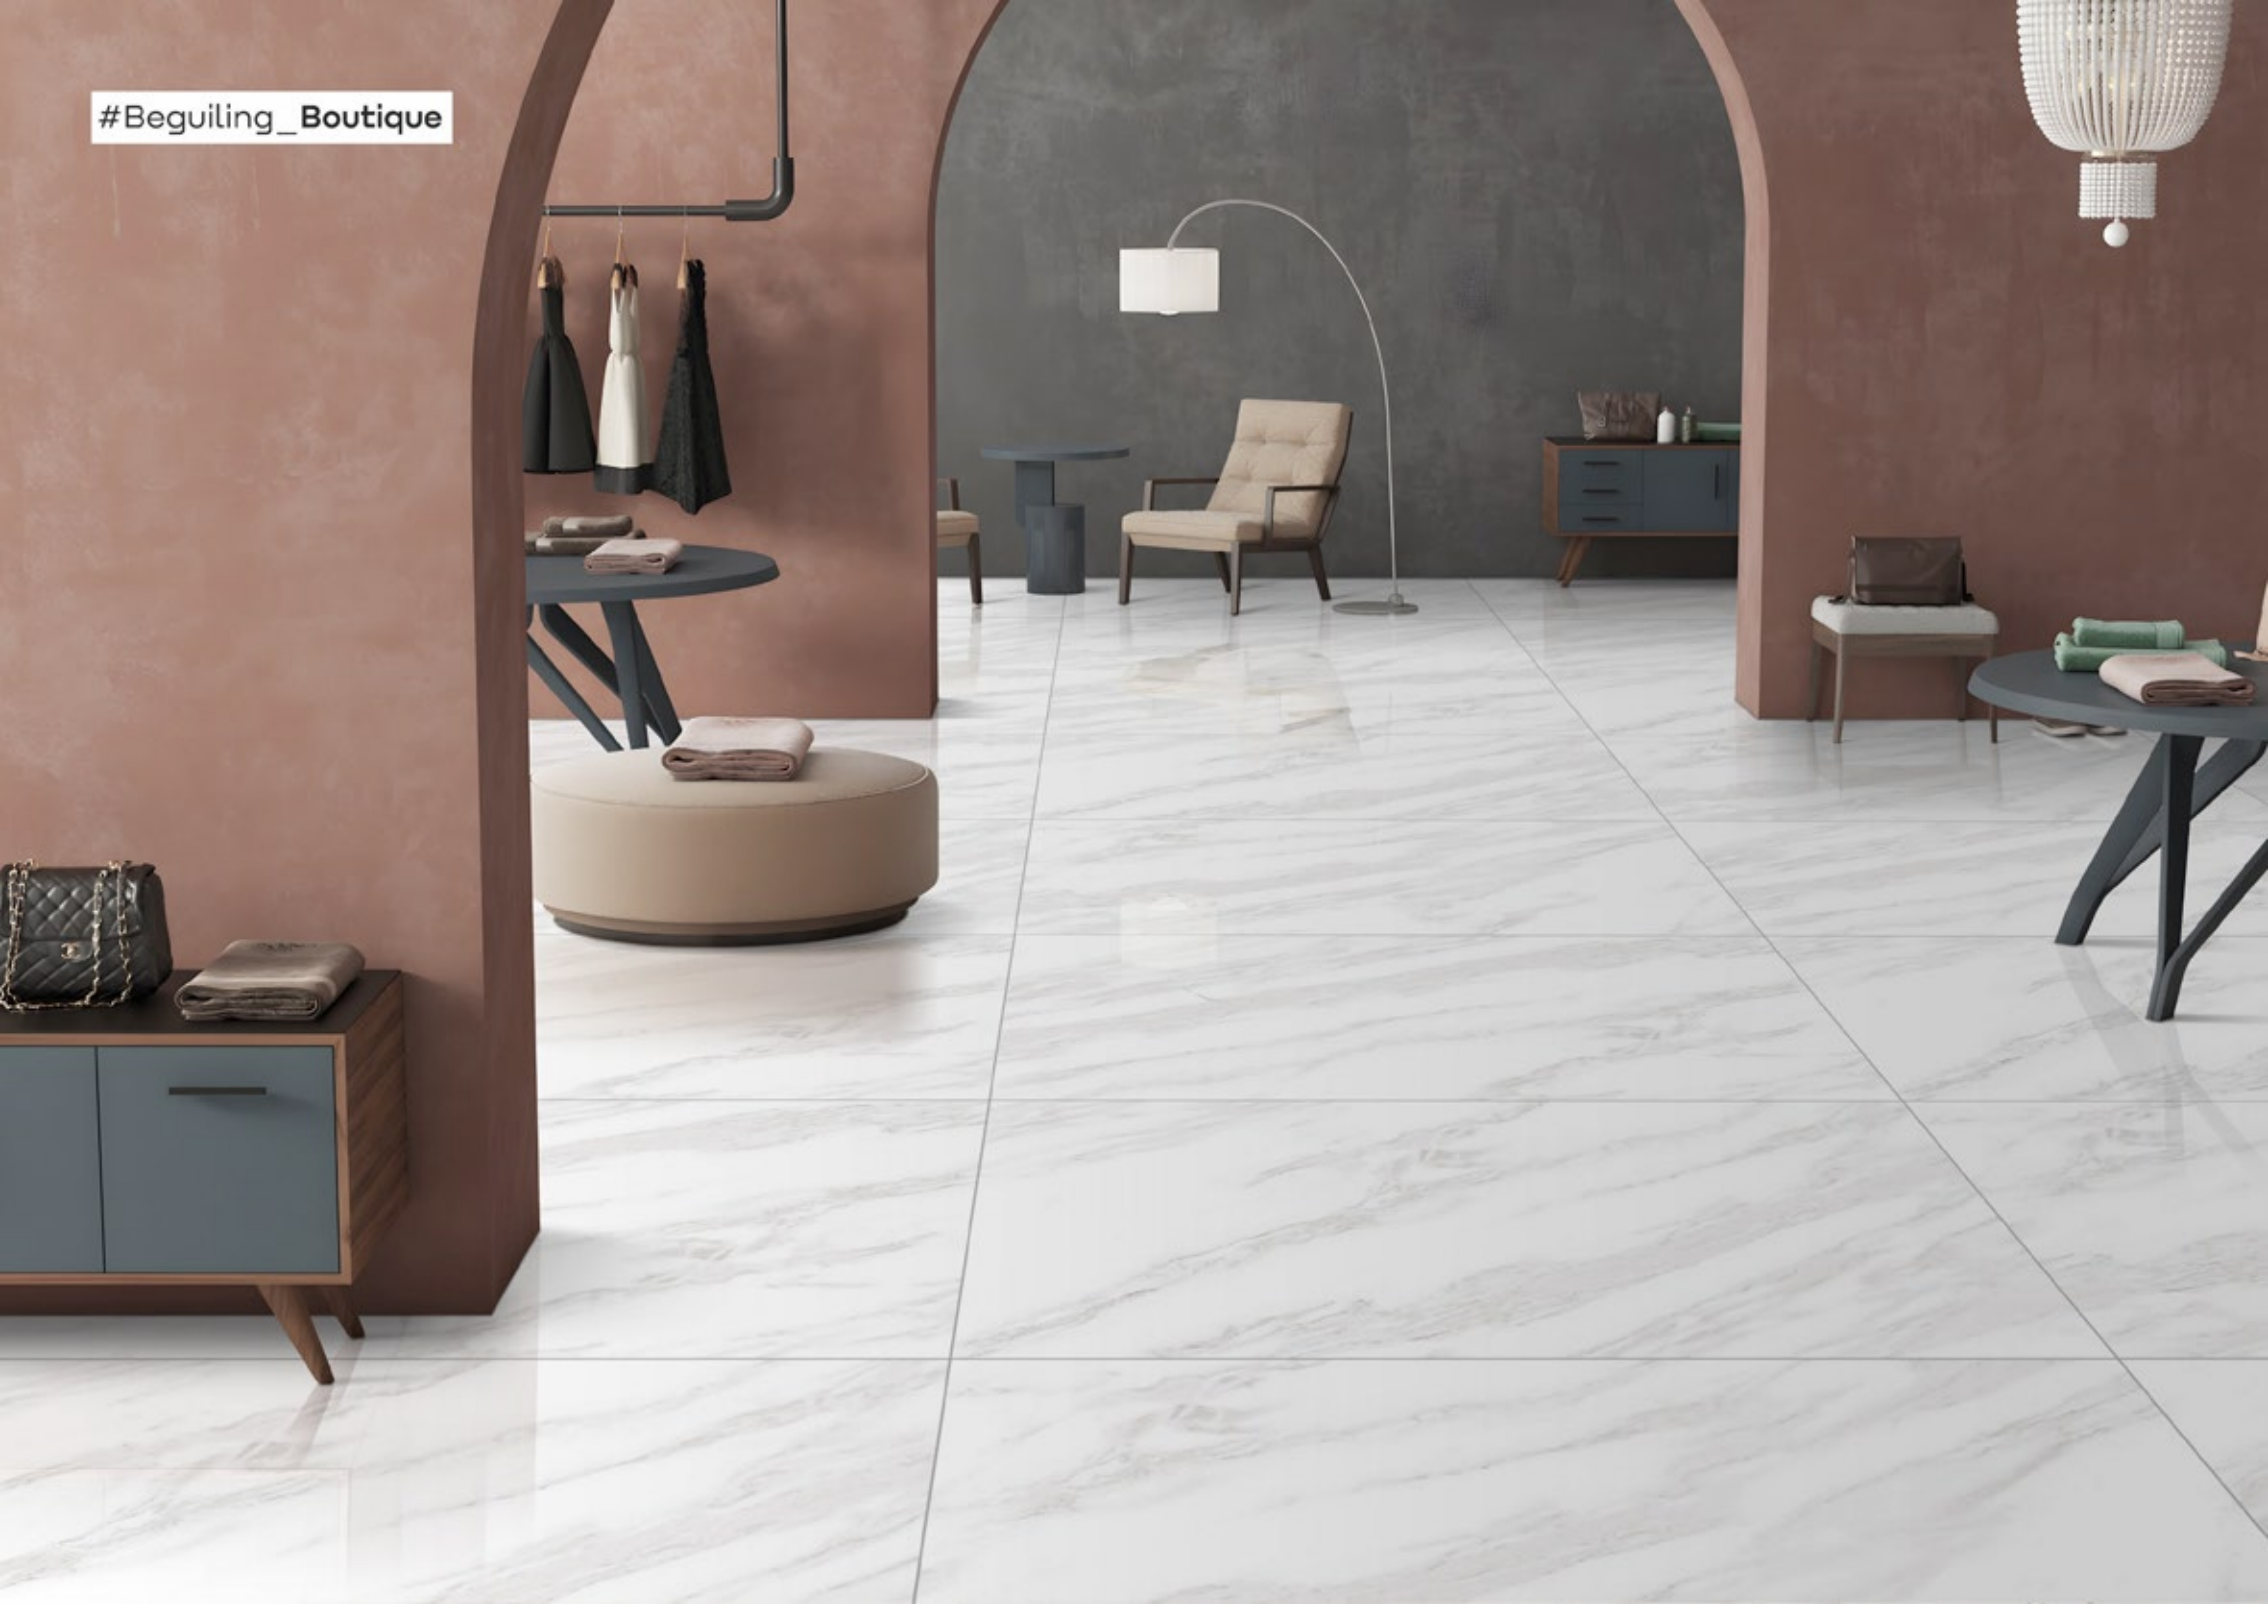

#Beguiling_Boutique