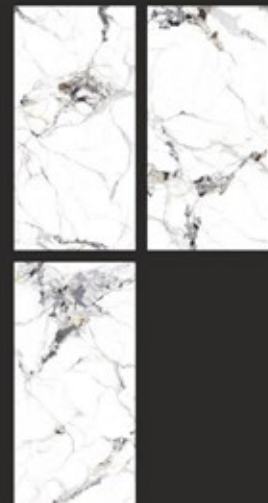

AVAILABLE SIZES :
800x1600 | 800x1200 | 600x1200 | 800x800 | 600x600

#Luring_Luxury

Luxe
COLLECTION

LONIX
ARTISTIC MARMOREUS

ZEBRA
WHITE

FINISH : GLOSSY
THICKNESS : 9MM
RANDOM : 3

AVAILABLE SIZES :
800x1600 | 800x1200 | 600x1200 | 800x800 | 600x600